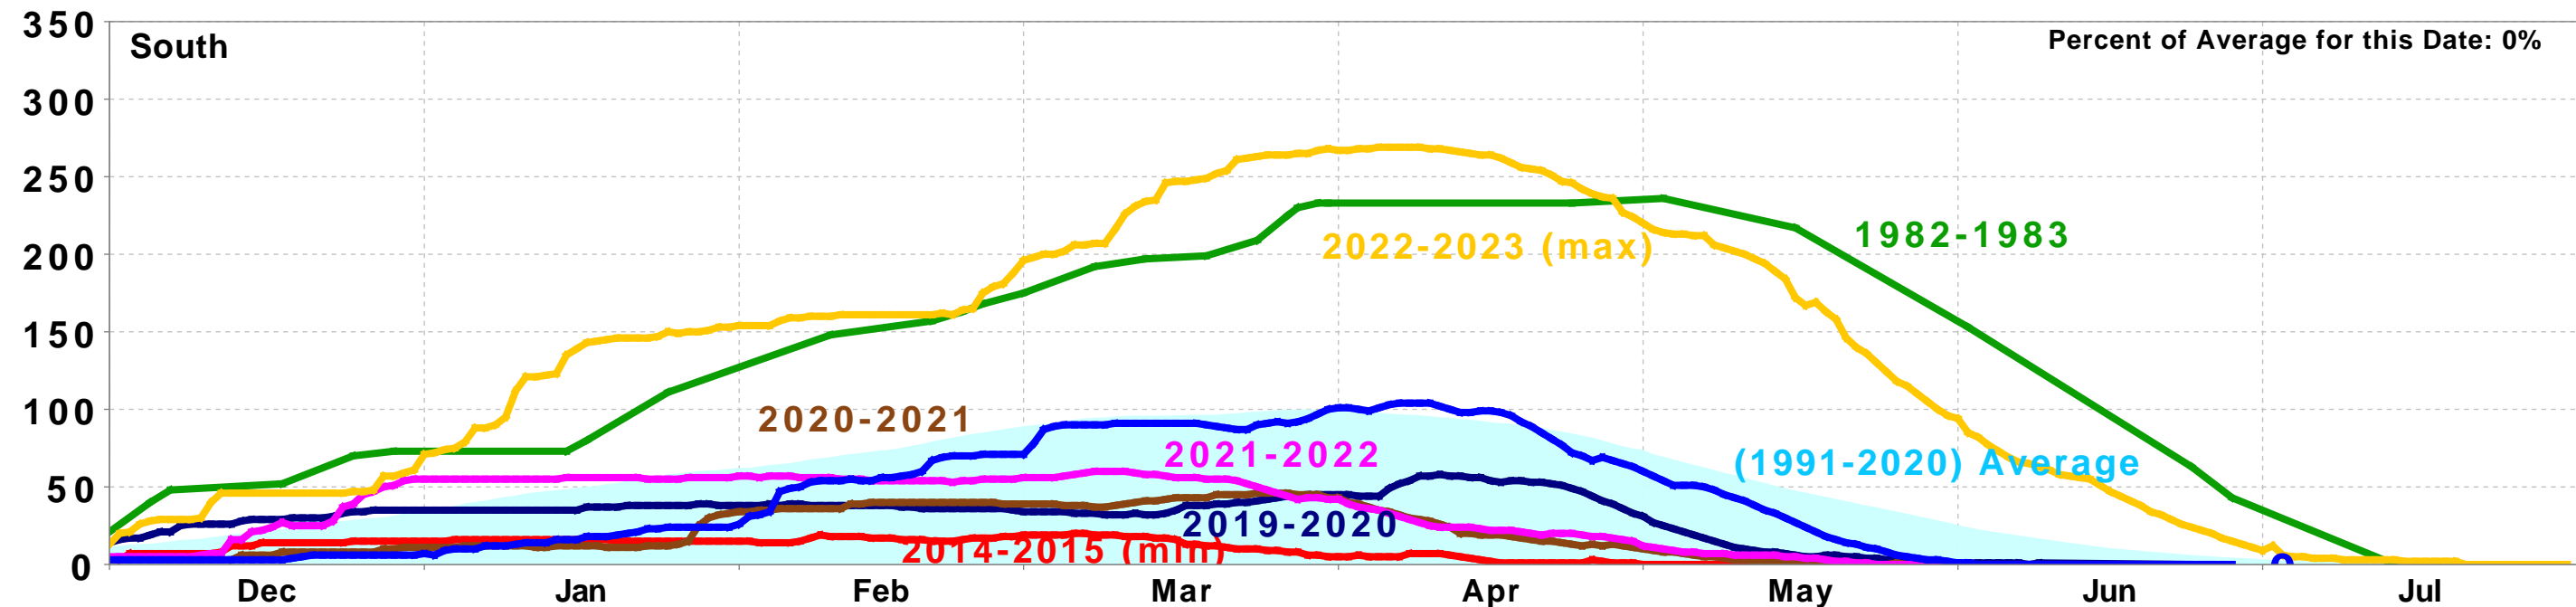

# California Snow Water Content, June 28, 2024, Percent of April 1 Average

Statewide Percent of April 1: 0%

Statewide Percent of Average for Date: 0%