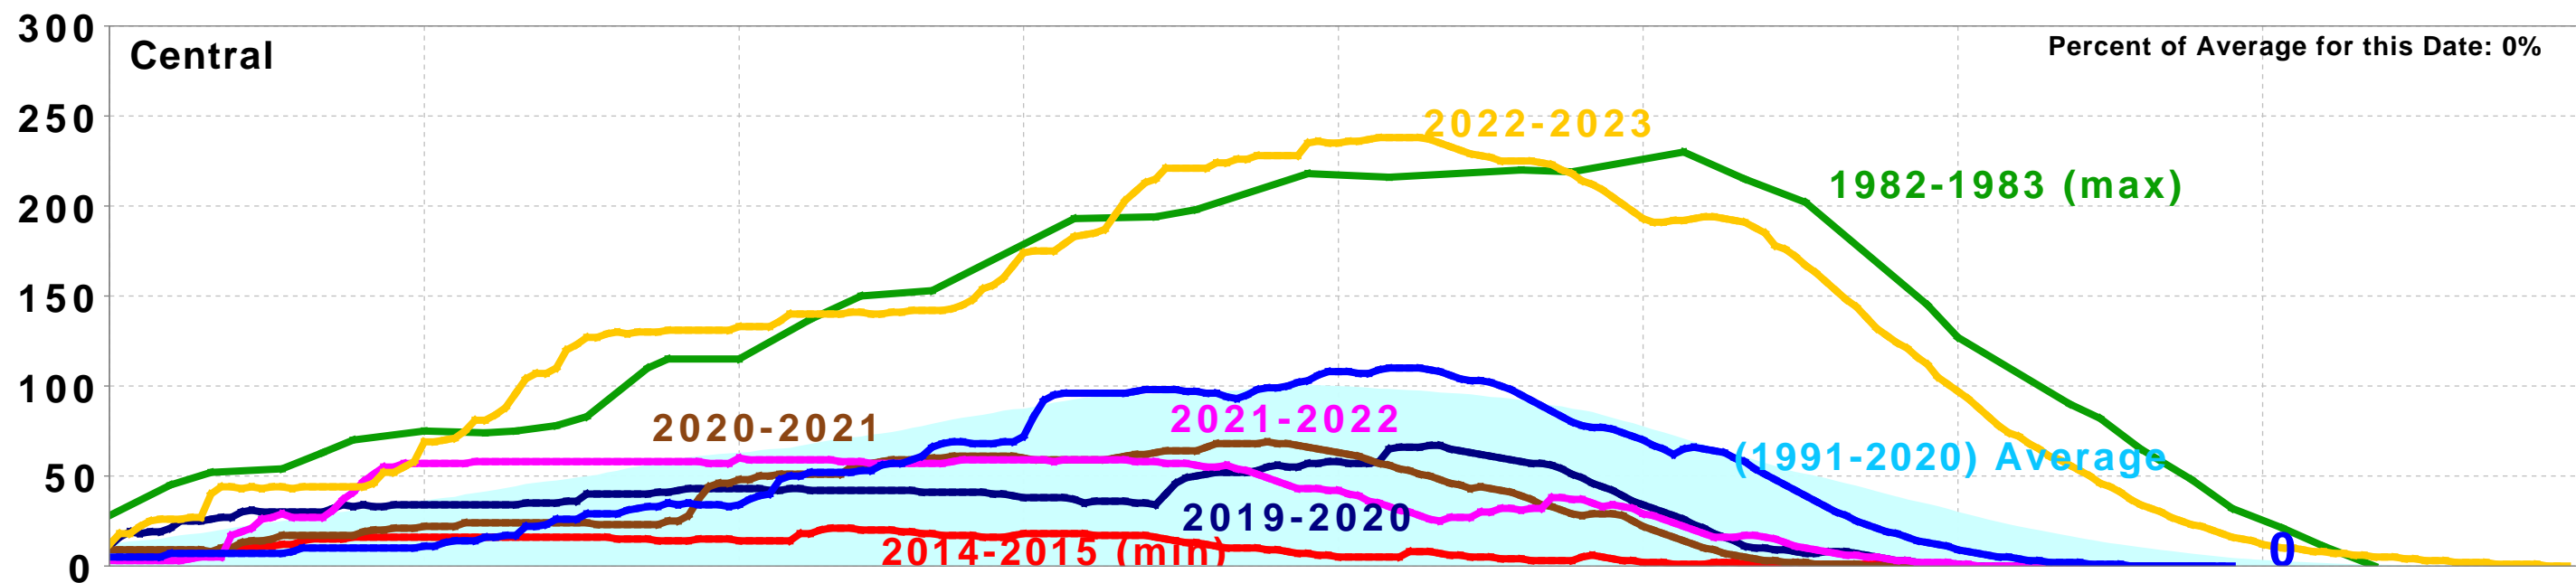

# California Snow Water Content, June 28, 2024, Percent of April 1 Average

Statewide Percent of April 1: 0%

Statewide Percent of Average for Date: 0%