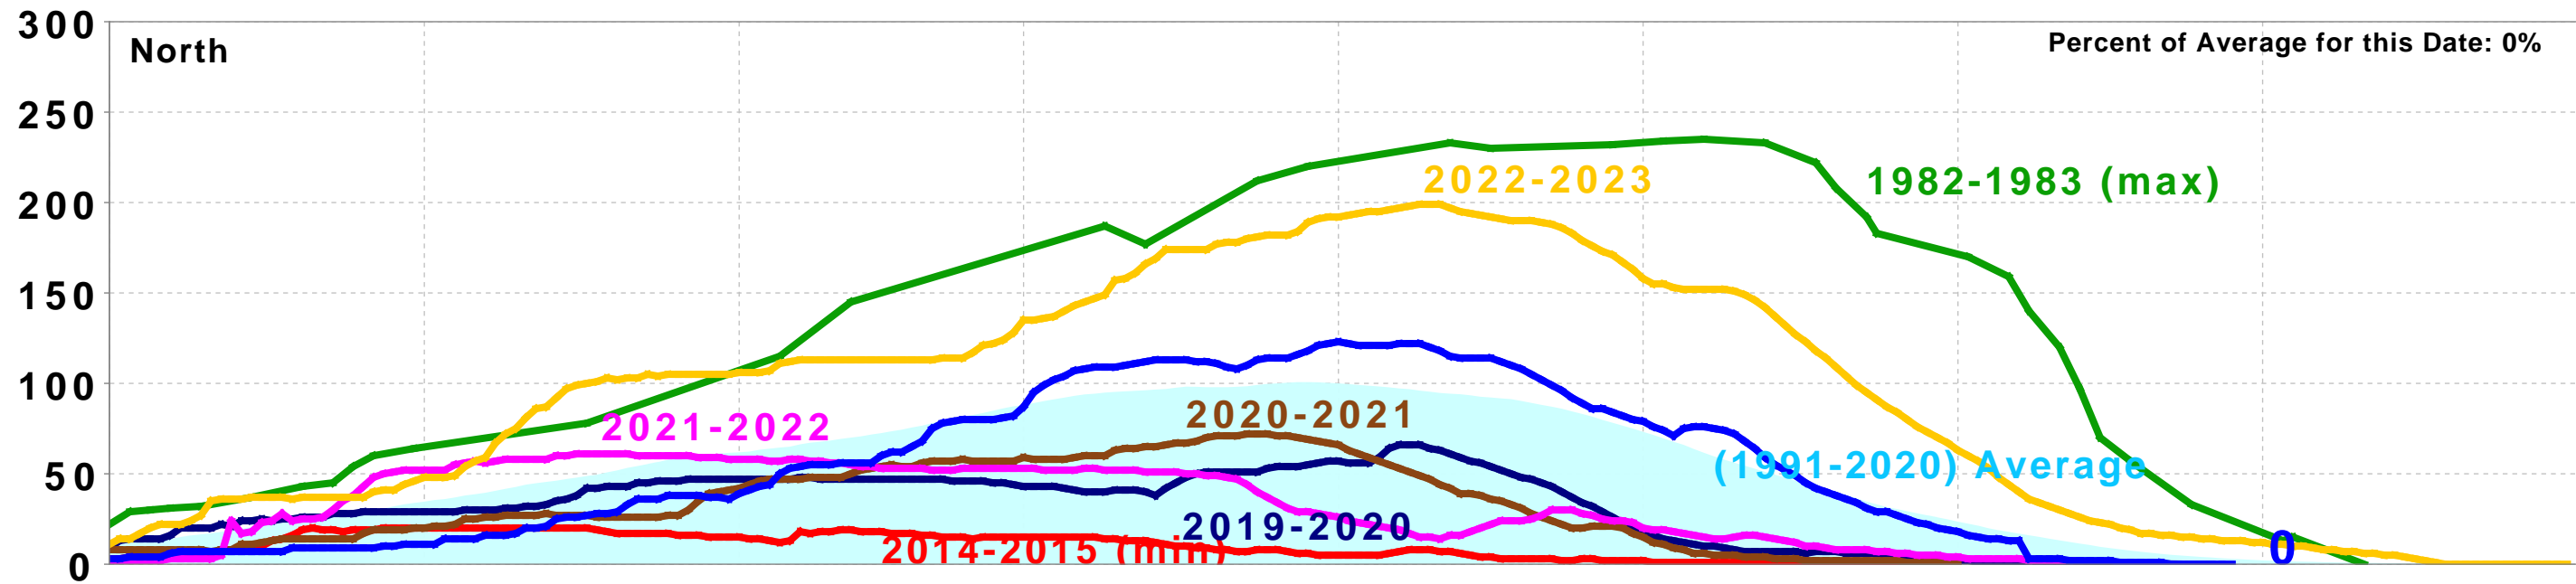

# California Snow Water Content, June 28, 2024, Percent of April 1 Average

Statewide Percent of April 1: 0%

Statewide Percent of Average for Date: 0%