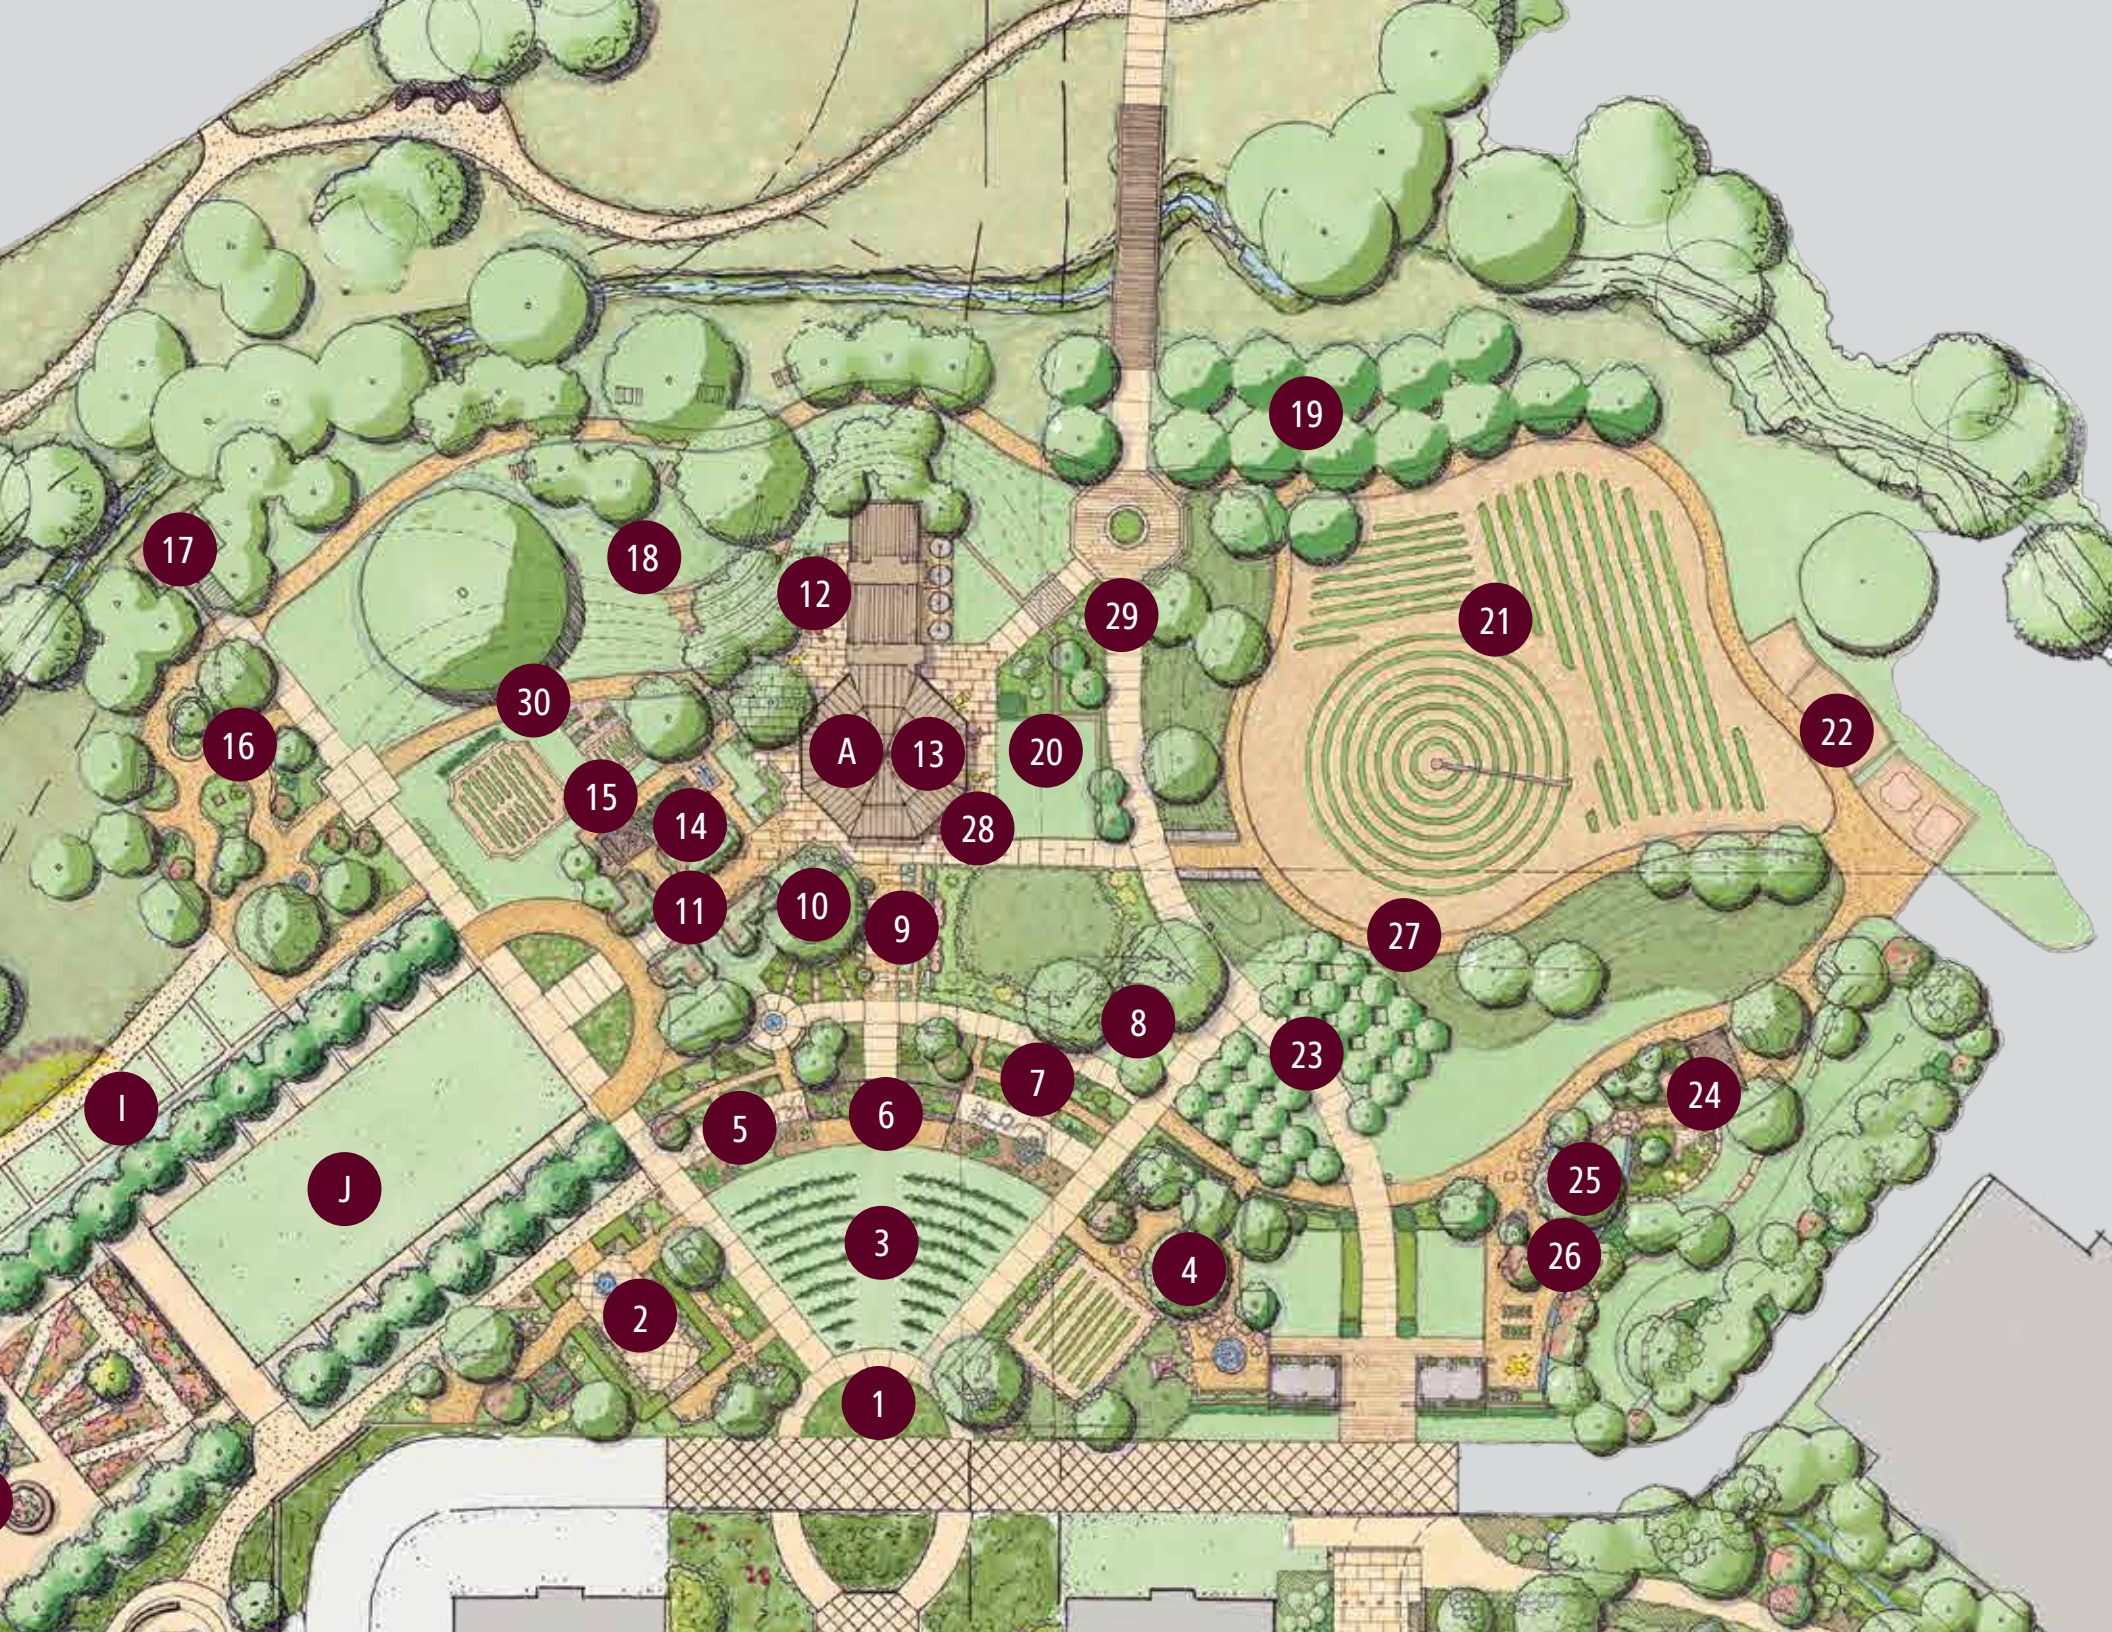

19

17

18

12

29

21

22

16

30

A

13

20

15

14

28

11

10

9

27

I

8

23

24

J

5

6

7

25

26

2

3

4

1