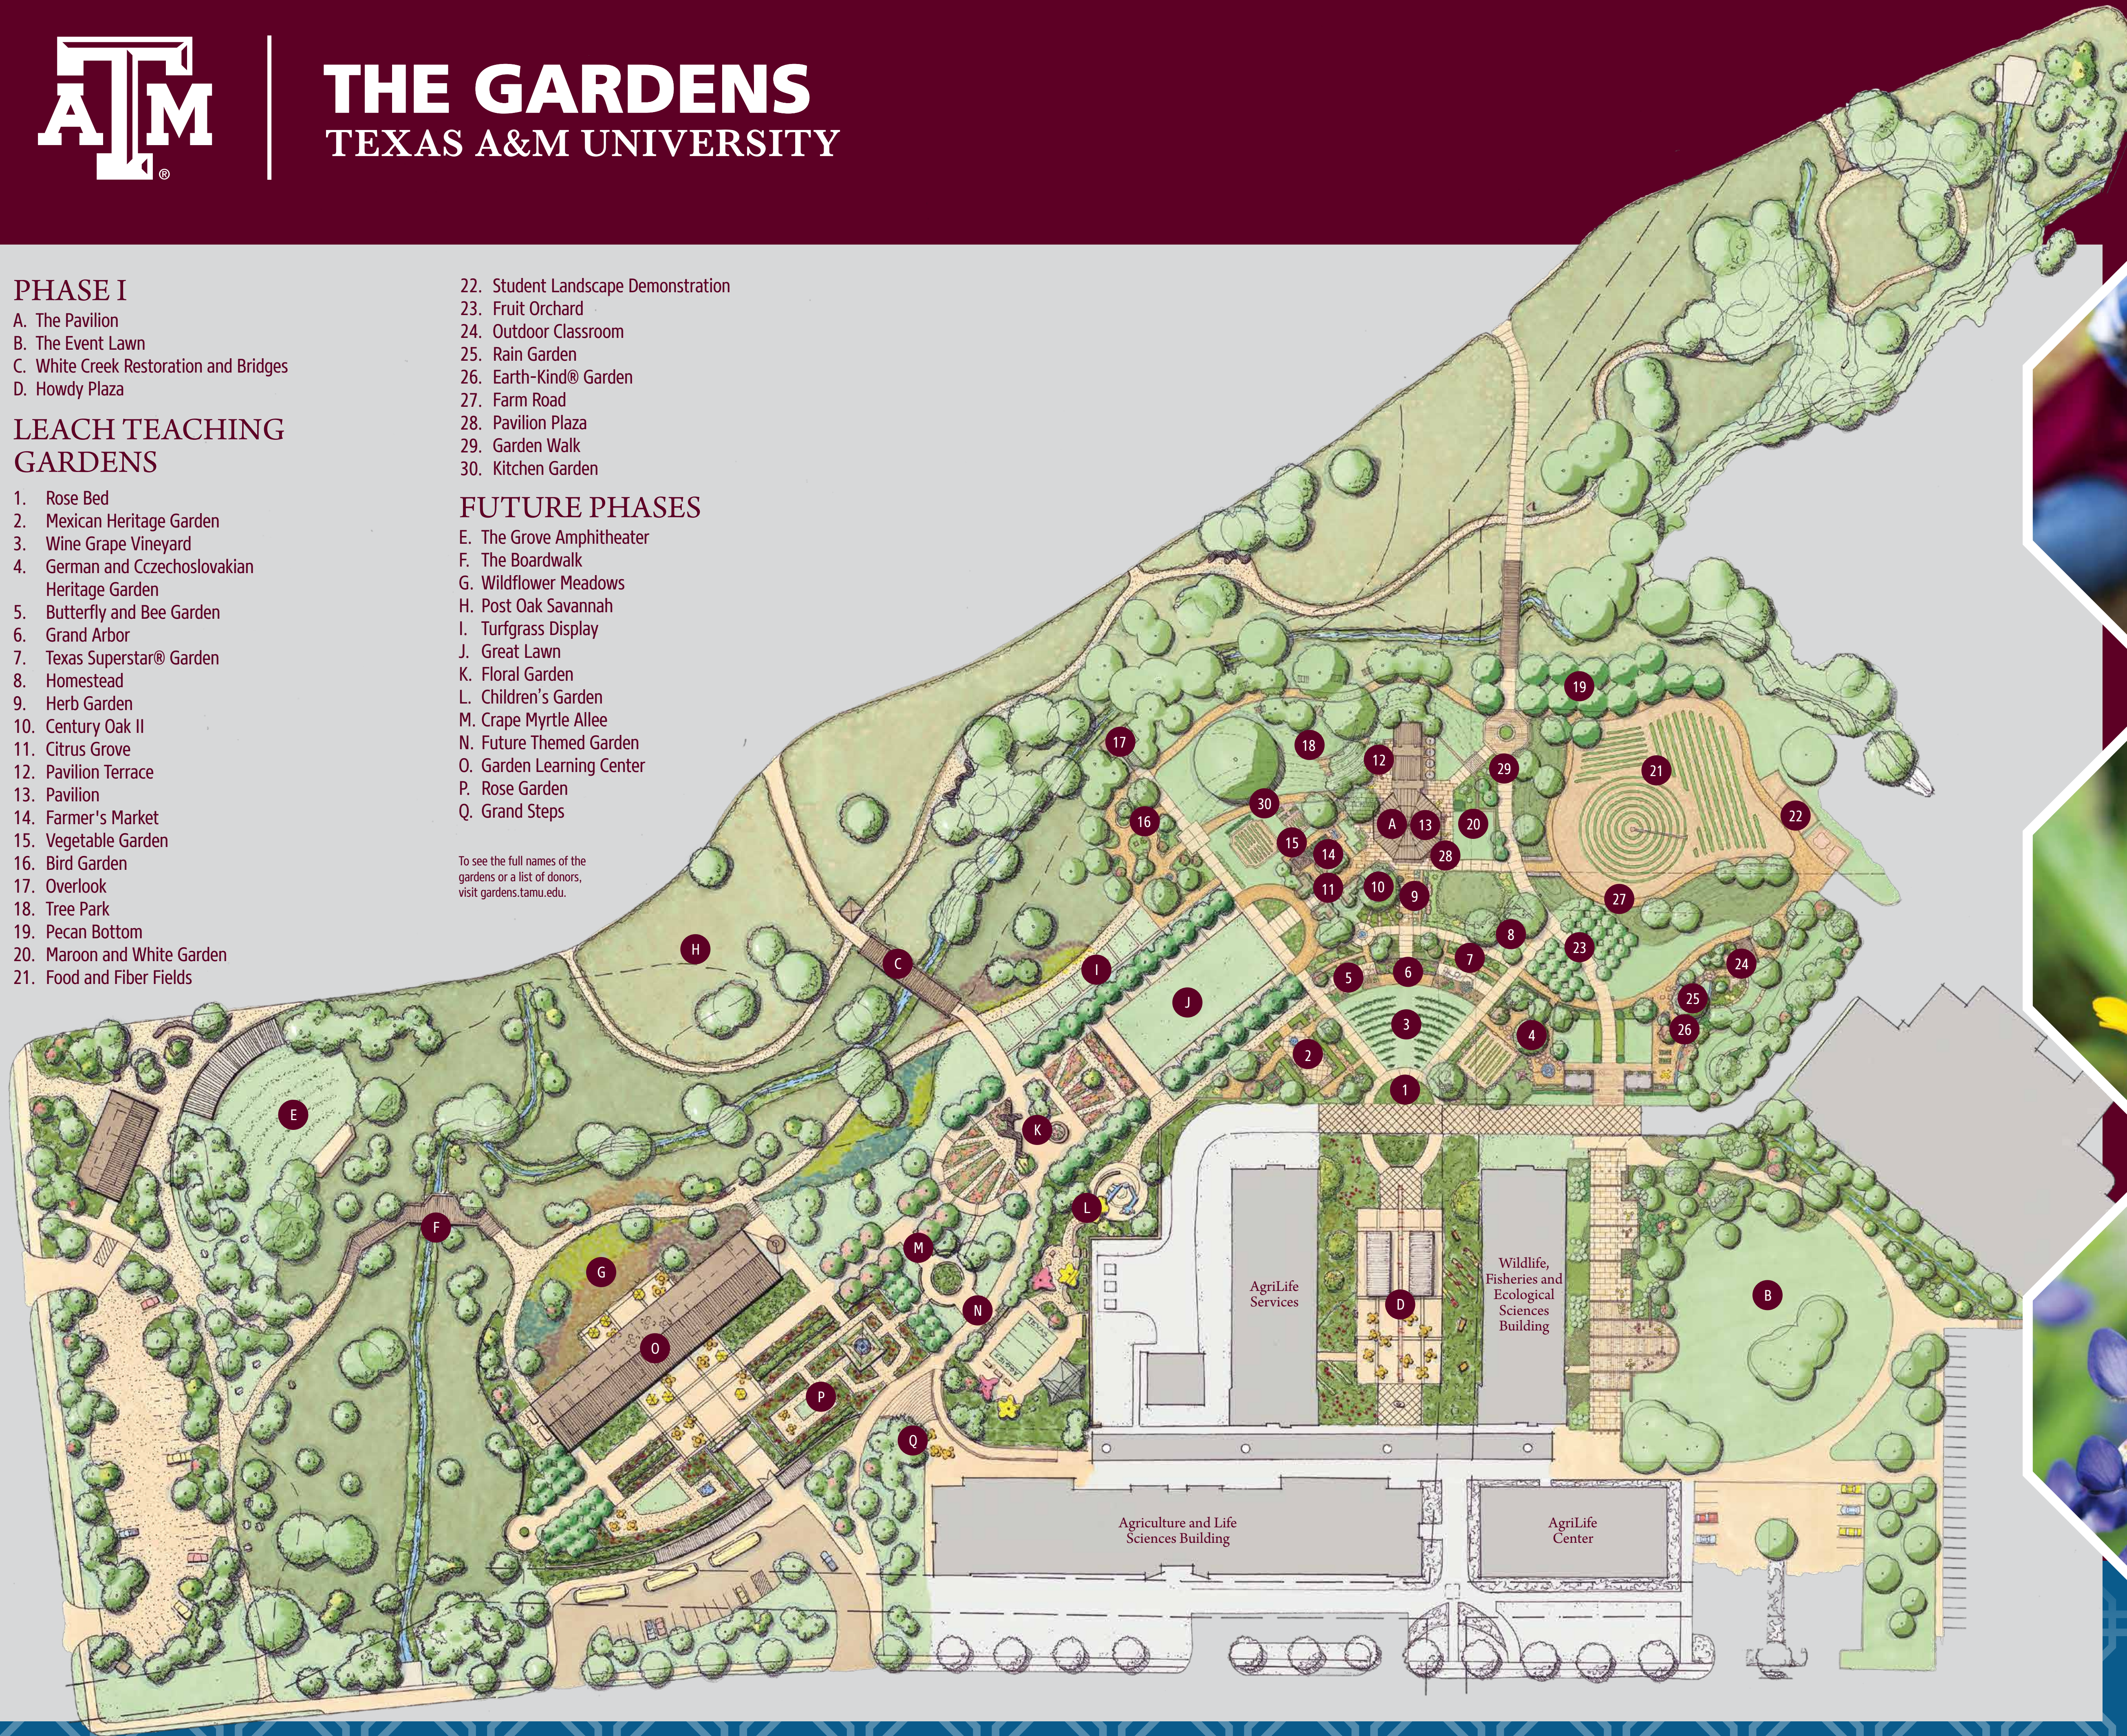

THE GARDENS

TEXAS A&M UNIVERSITY

PHASE I

- A. The Pavilion
- B. The Event Lawn
- C. White Creek Restoration and Bridges
- D. Howdy Plaza

LEACH TEACHING GARDENS

1. Rose Bed
2. Mexican Heritage Garden
3. Wine Grape Vineyard
4. German and Czechoslovakian Heritage Garden
5. Butterfly and Bee Garden
6. Grand Arbor
7. Texas Superstar® Garden
8. Homestead
9. Herb Garden
10. Century Oak II
11. Citrus Grove
12. Pavilion Terrace
13. Pavilion
14. Farmer's Market
15. Vegetable Garden
16. Bird Garden
17. Overlook
18. Tree Park
19. Pecan Bottom
20. Maroon and White Garden
21. Food and Fiber Fields

22. Student Landscape Demonstration
23. Fruit Orchard
24. Outdoor Classroom
25. Rain Garden
26. Earth-Kind® Garden
27. Farm Road
28. Pavilion Plaza
29. Garden Walk
30. Kitchen Garden

FUTURE PHASES

- E. The Grove Amphitheater
- F. The Boardwalk
- G. Wildflower Meadows
- H. Post Oak Savannah
- I. Turfgrass Display
- J. Great Lawn
- K. Floral Garden
- L. Children's Garden
- M. Crape Myrtle Allee
- N. Future Themed Garden
- O. Garden Learning Center
- P. Rose Garden
- Q. Grand Steps