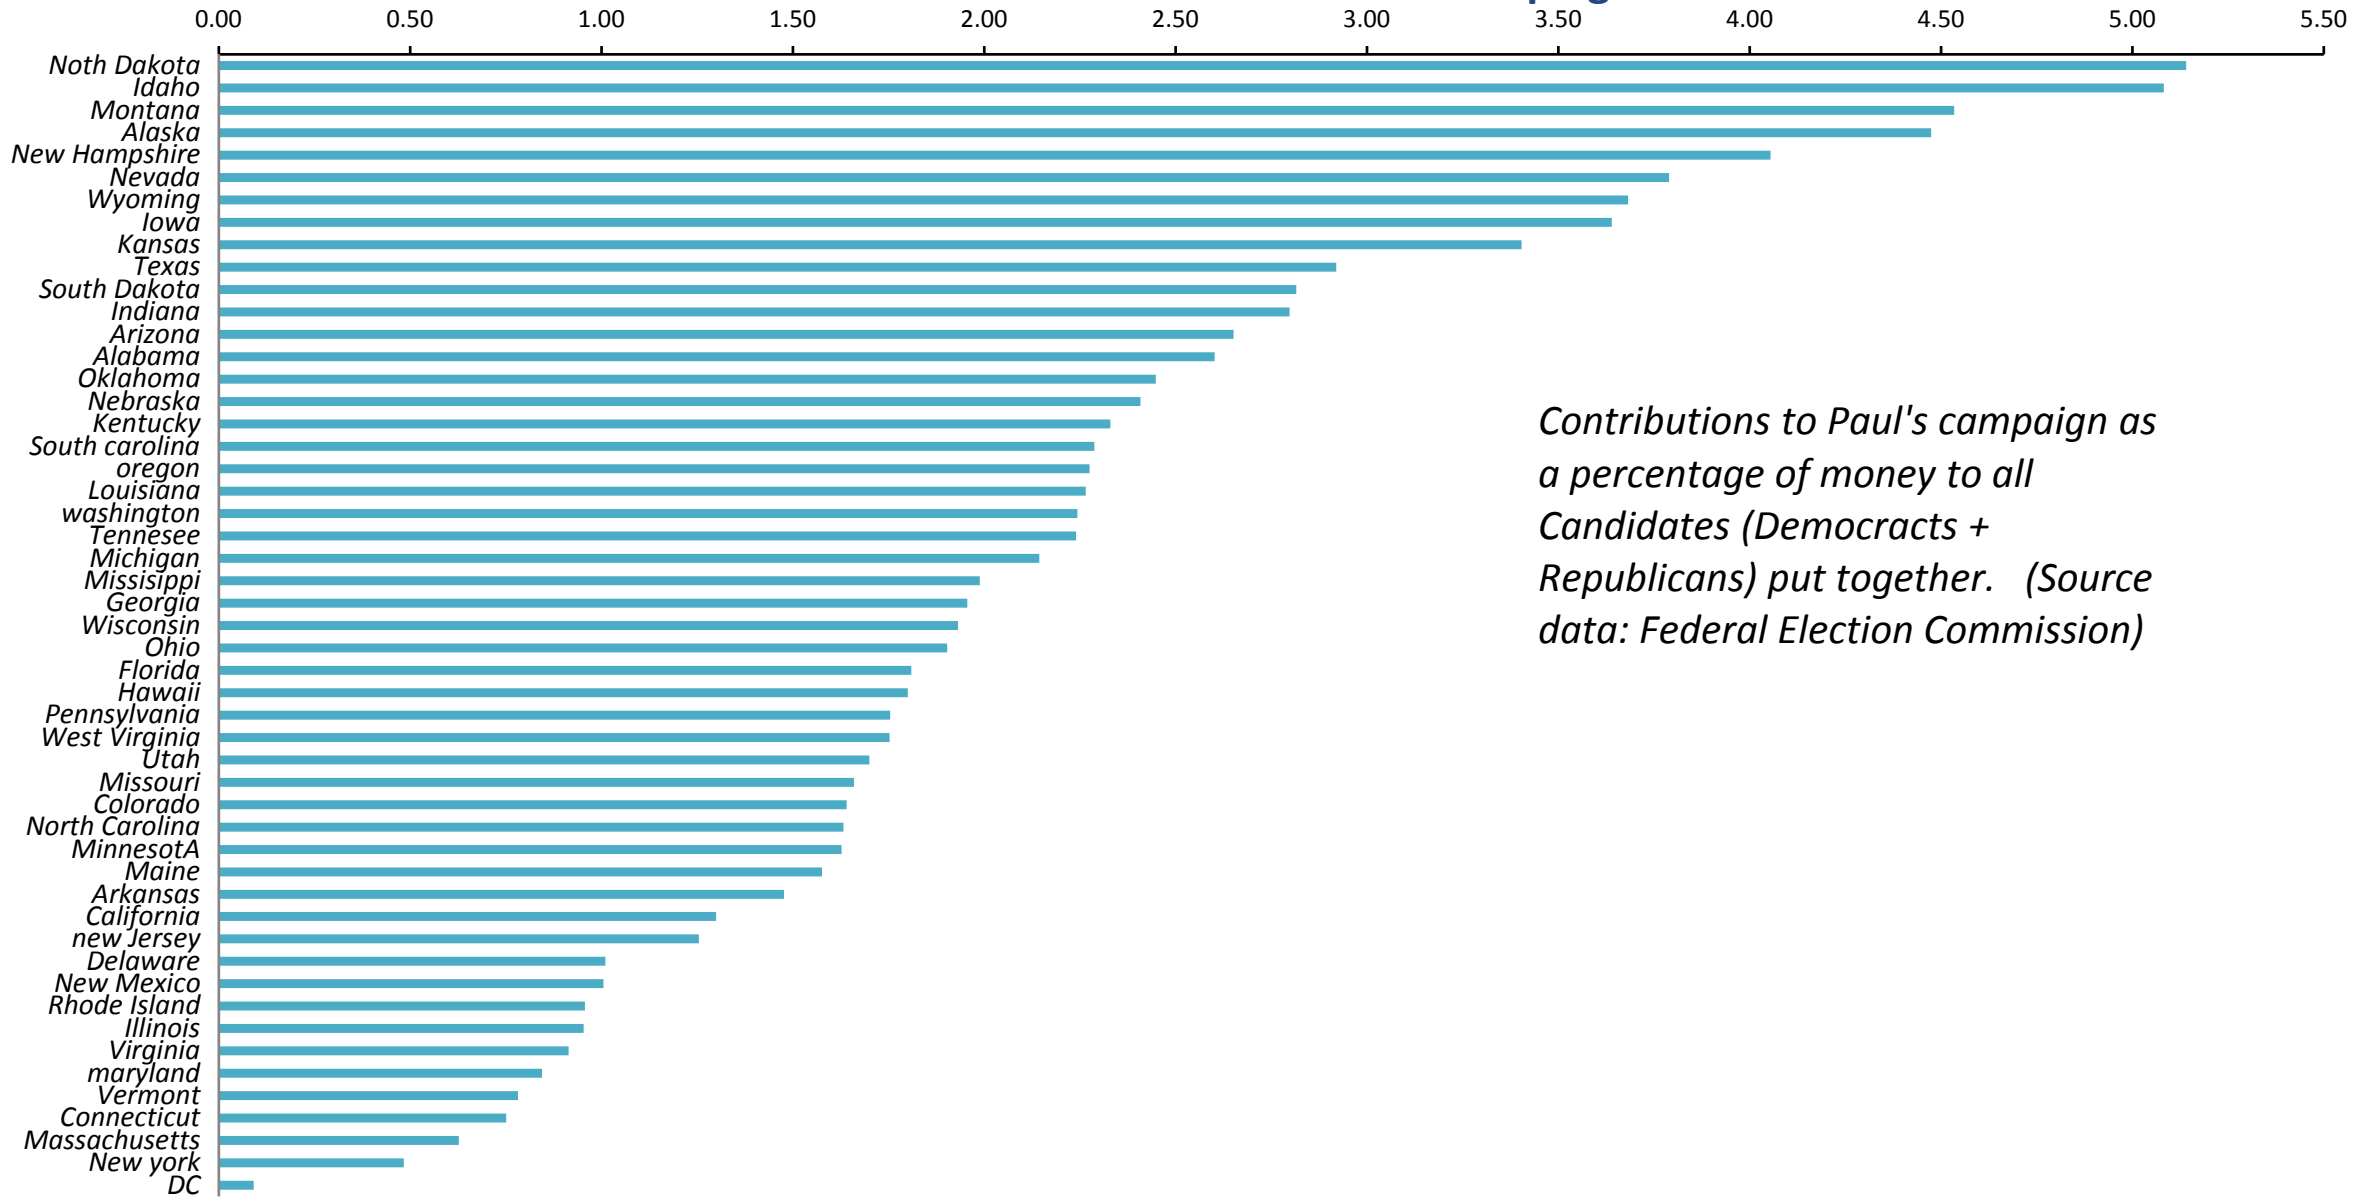

State Wise Contributions for Ron Paul 2008 Presidential Campaign

Contributions to Paul's campaign as a percentage of money to all Candidates (Democrats + Republicans) put together. (Source data: Federal Election Commission)