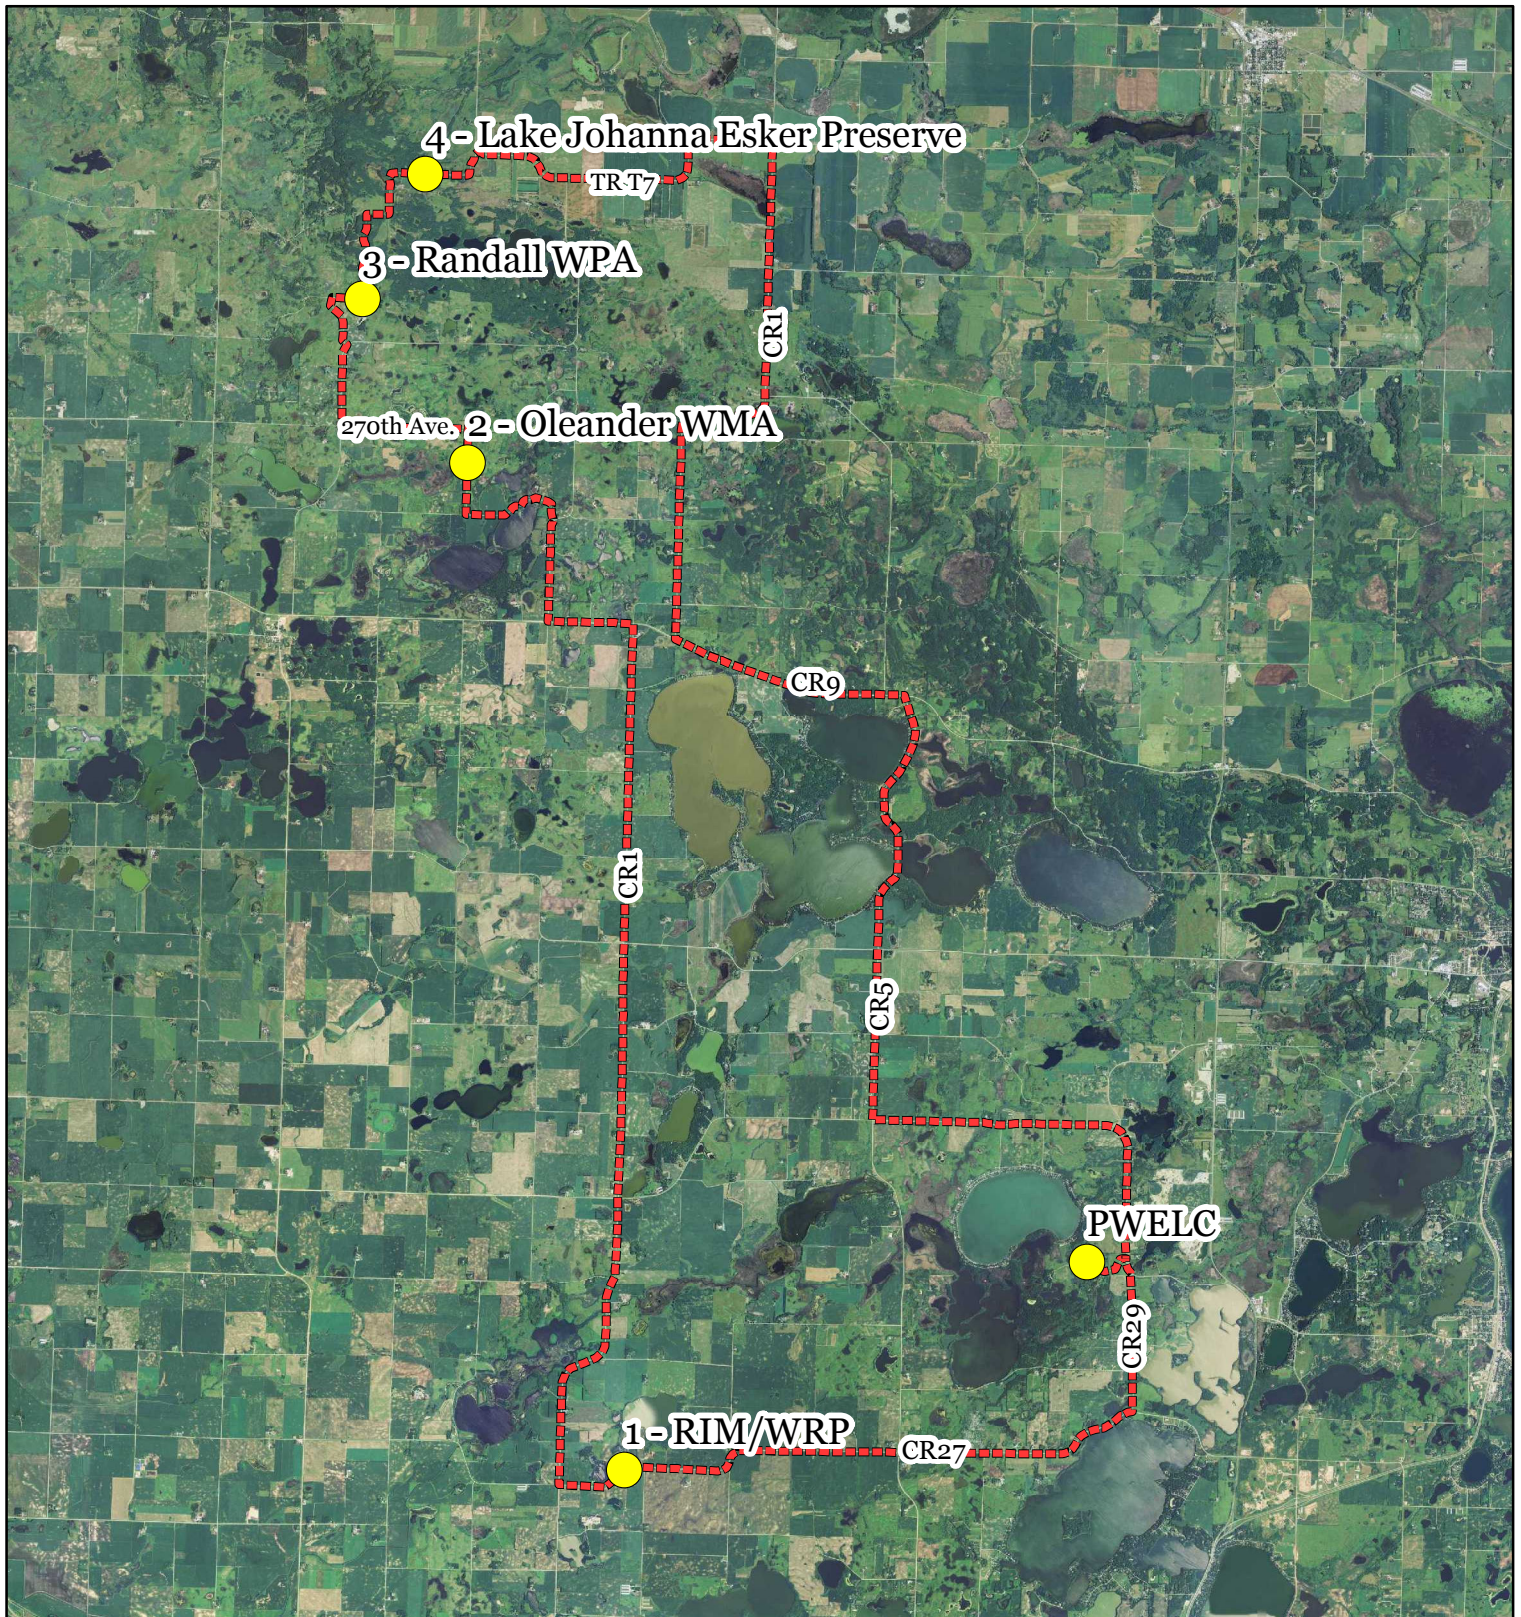

# LSOHC Habitat Tour Map

## November 5th, 2015

-  LSOHC Tour Site Locations
-  LSOHC Tour Driving Route

0 1.25 2.5 5 Miles

Refer to handout for specific driving directions.