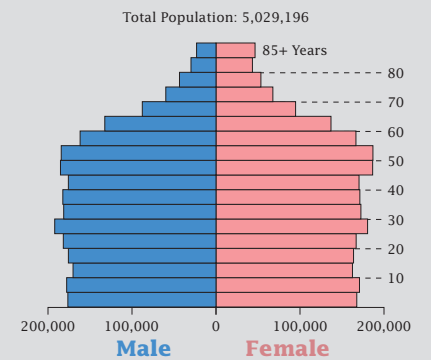

2010 Census: Colorado Profile

Population Density by Census Tract

State Race* Breakdown

Hispanic or Latino (of any race) makes up **20.7%** of the state population.

Population by Sex and Age

Housing Tenure

People per Square Mile by Census Tract