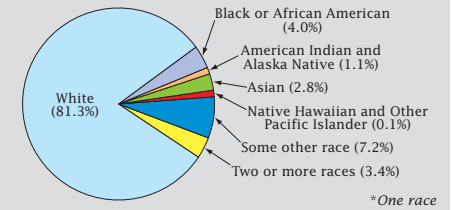

2010 Census: Colorado Profile

Population Density by Census Tract

State Race* Breakdown

Hispanic or Latino (of any race) makes up **20.7%** of the state population.

Population by Sex and Age

Housing Tenure

People per Square Mile by Census Tract