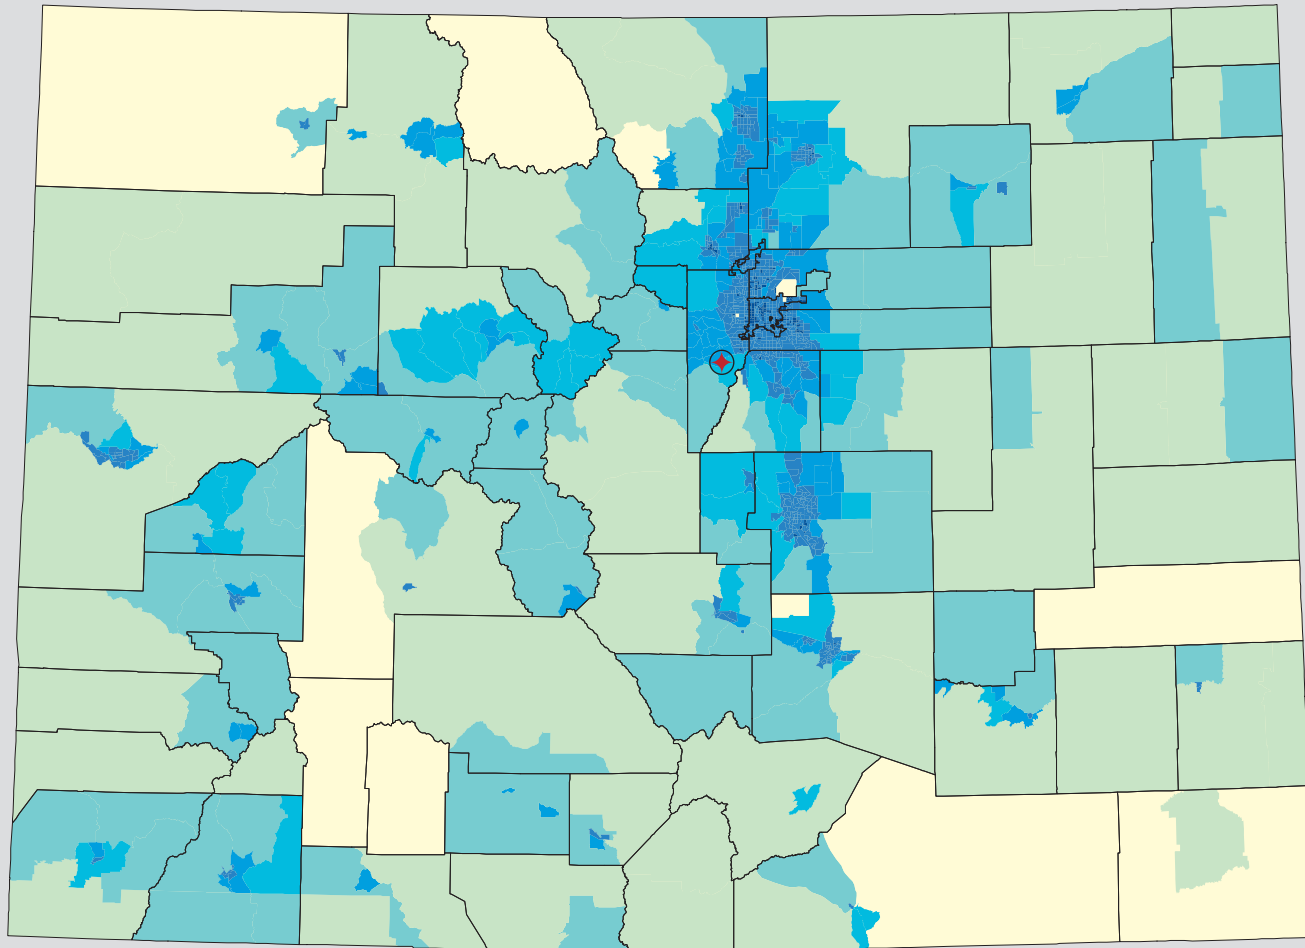

2010 Census: Colorado Profile

Population Density by Census Tract

State Race* Breakdown

Hispanic or Latino (of any race) makes up **20.7%** of the state population.

Population by Sex and Age

Housing Tenure

People per Square Mile by Census Tract