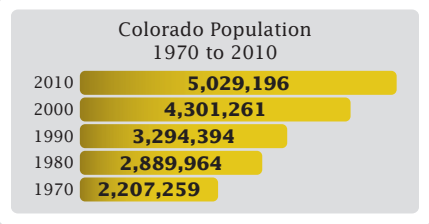

2010 Census: Colorado Profile

Population Density by Census Tract

State Race* Breakdown

Hispanic or Latino (of any race) makes up **20.7%** of the state population.

Population by Sex and Age

Housing Tenure

People per Square Mile by Census Tract