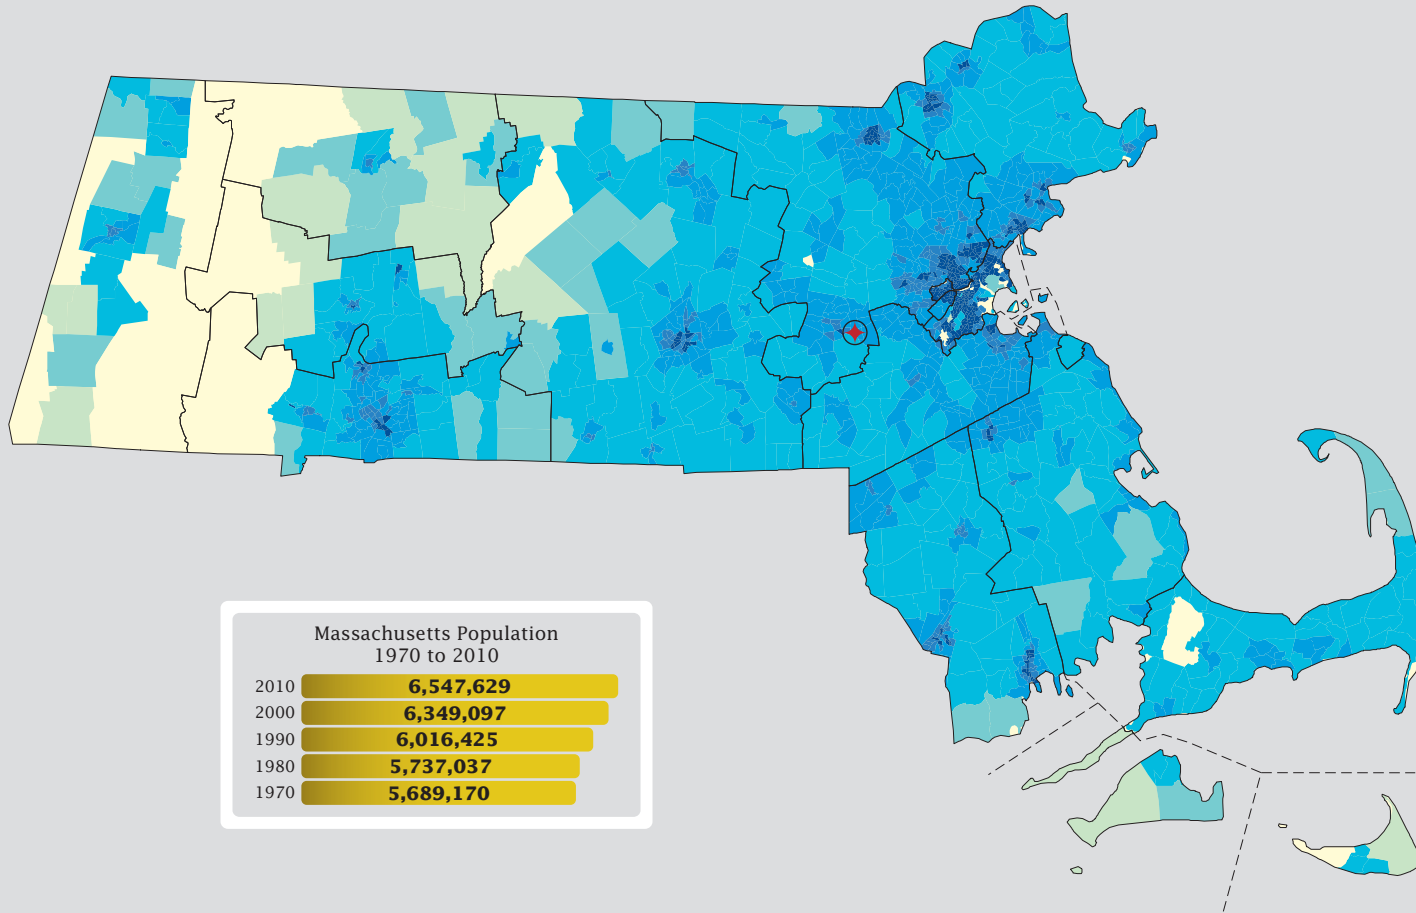

2010 Census: Massachusetts Profile

Population Density by Census Tract

Massachusetts Population 1970 to 2010

2010	6,547,629
2000	6,349,097
1990	6,016,425
1980	5,737,037
1970	5,689,170

State Race* Breakdown

Hispanic or Latino (of any race) makes up **9.6%** of the state population.

Population by Sex and Age

Housing Tenure

People per Square Mile by Census Tract