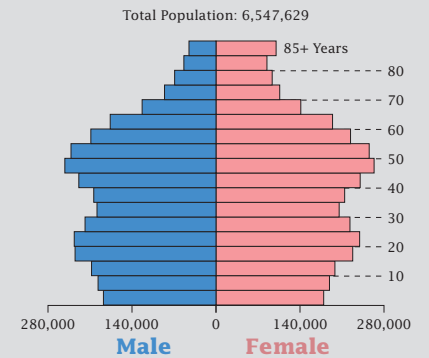

2010 Census: Massachusetts Profile

Population Density by Census Tract

Massachusetts Population 1970 to 2010

2010	6,547,629
2000	6,349,097
1990	6,016,425
1980	5,737,037
1970	5,689,170

State Race* Breakdown

Hispanic or Latino (of any race) makes up **9.6%** of the state population.

Population by Sex and Age

Housing Tenure

People per Square Mile by Census Tract