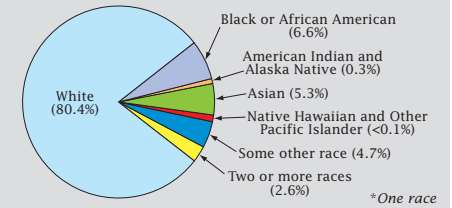

2010 Census: Massachusetts Profile

Population Density by Census Tract

Massachusetts Population 1970 to 2010

2010	6,547,629
2000	6,349,097
1990	6,016,425
1980	5,737,037
1970	5,689,170

State Race* Breakdown

Hispanic or Latino (of any race) makes up **9.6%** of the state population.

Population by Sex and Age

Housing Tenure

People per Square Mile by Census Tract