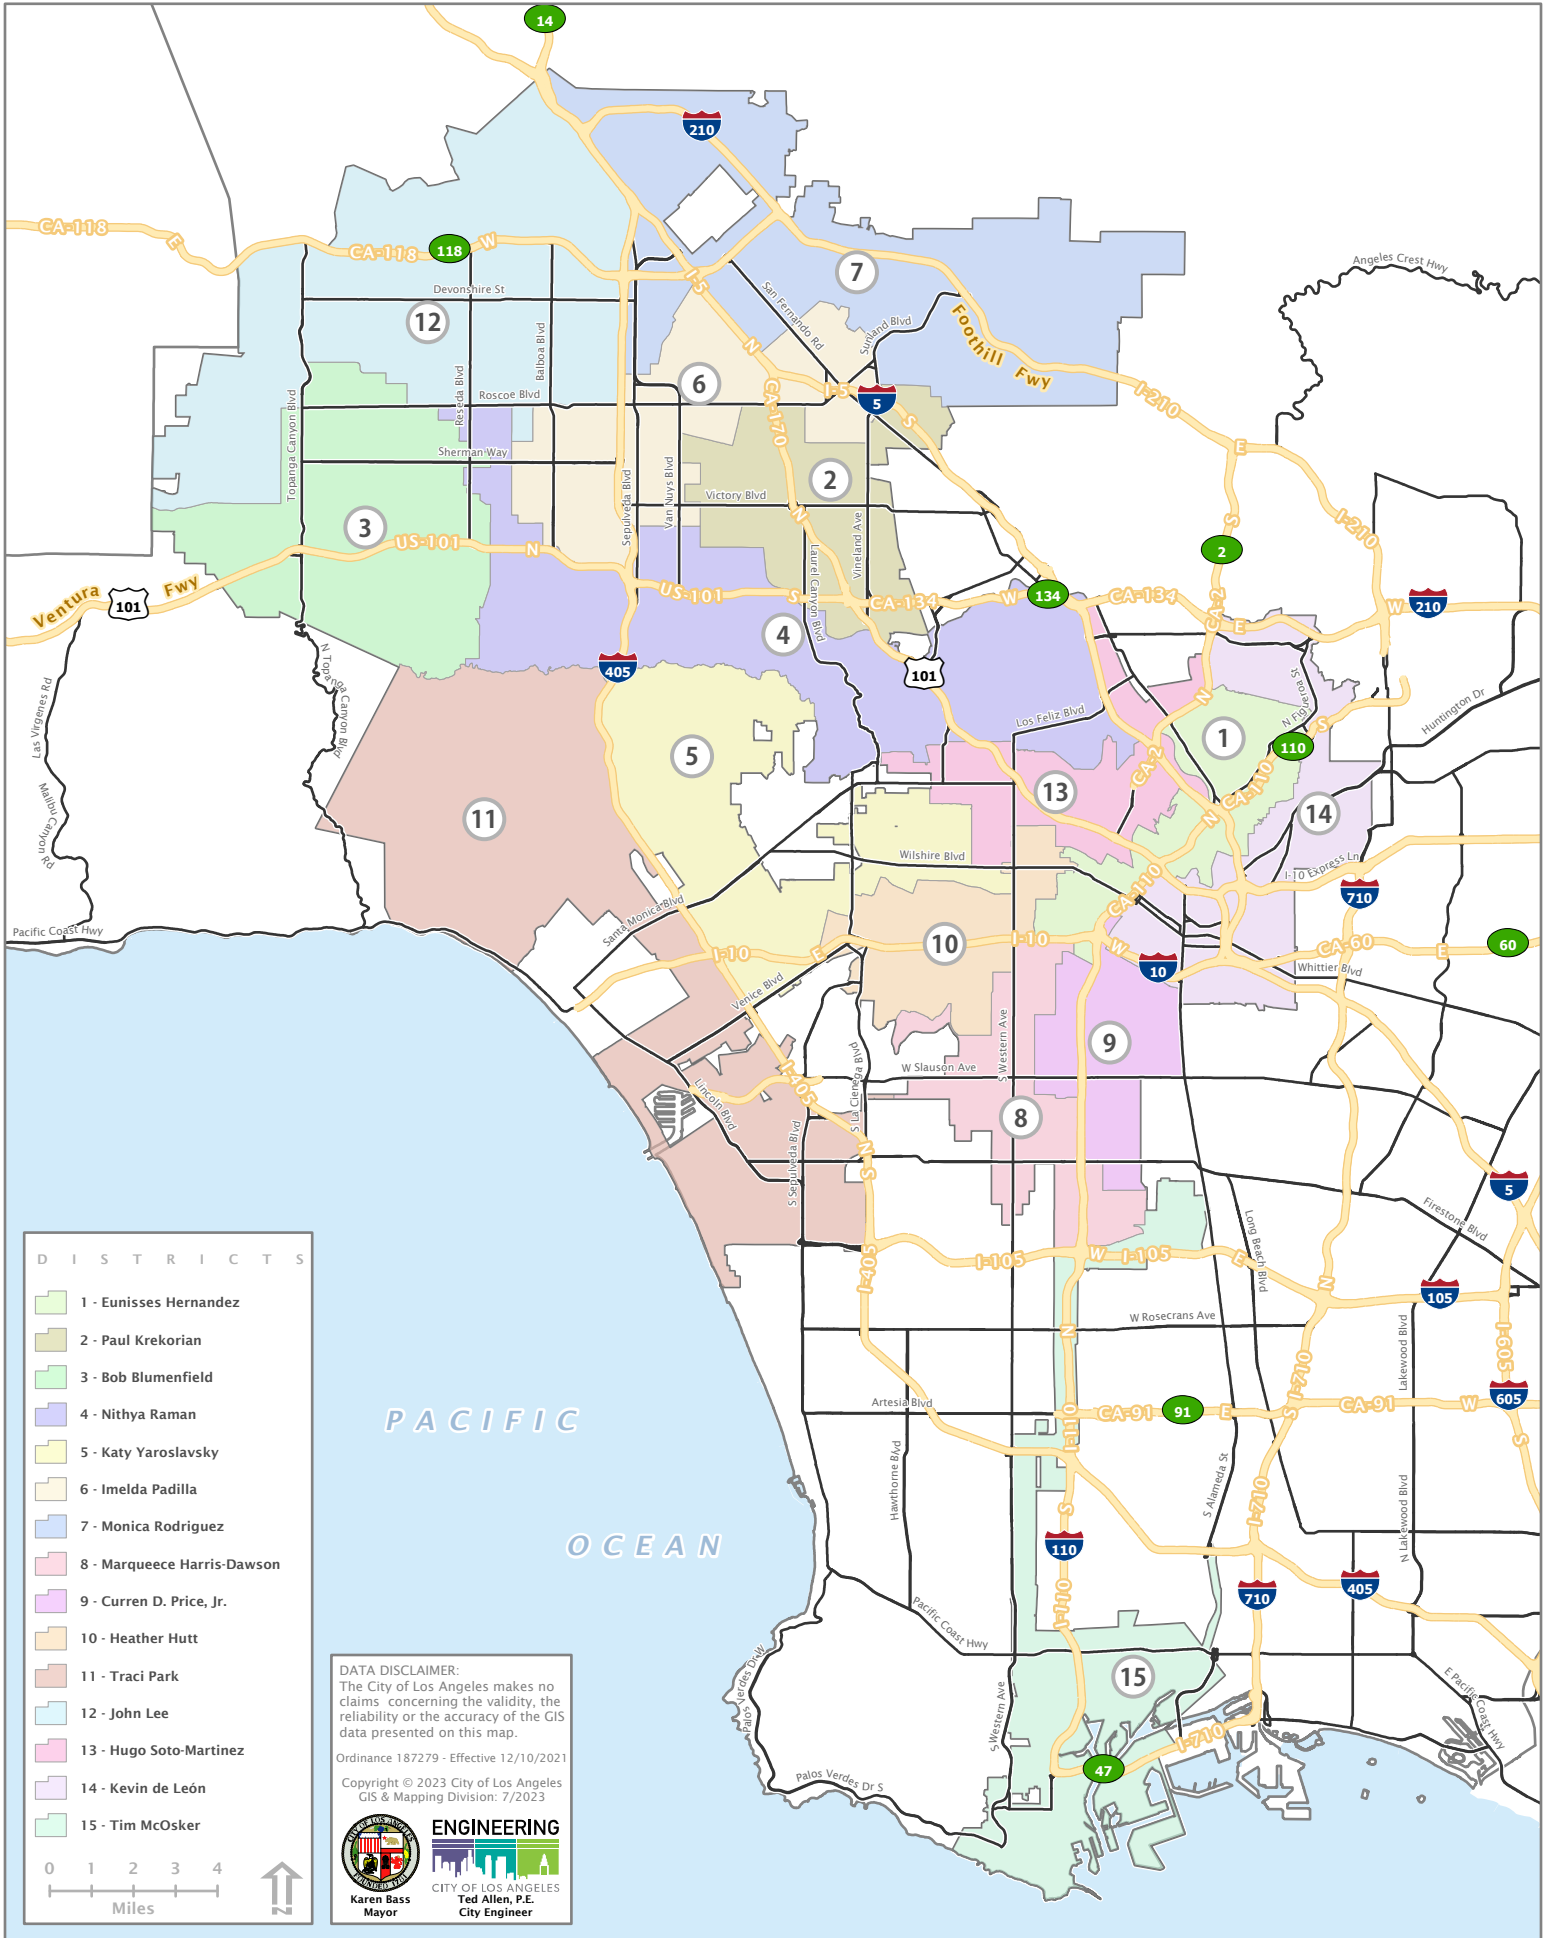

City of Los Angeles Council Districts

D I S T R I C T S

- 1 - Eunisses Hernandez
- 2 - Paul Krekorian
- 3 - Bob Blumenfield
- 4 - Nithya Raman
- 5 - Katy Yaroslavsky
- 6 - Imelda Padilla
- 7 - Monica Rodriguez
- 8 - Marqueece Harris-Dawson
- 9 - Curren D. Price, Jr.
- 10 - Heather Hutt
- 11 - Traci Park
- 12 - John Lee
- 13 - Hugo Soto-Martinez
- 14 - Kevin de León
- 15 - Tim McOsker

DATA DISCLAIMER:
 The City of Los Angeles makes no claims concerning the validity, the reliability or the accuracy of the GIS data presented on this map.

Ordinance 187279 - Effective 12/10/2021

Copyright © 2023 City of Los Angeles
 GIS & Mapping Division: 7/2023

ENGINEERING
 CITY OF LOS ANGELES
 Karen Bass Mayor
 Ted Allen, P.E. City Engineer