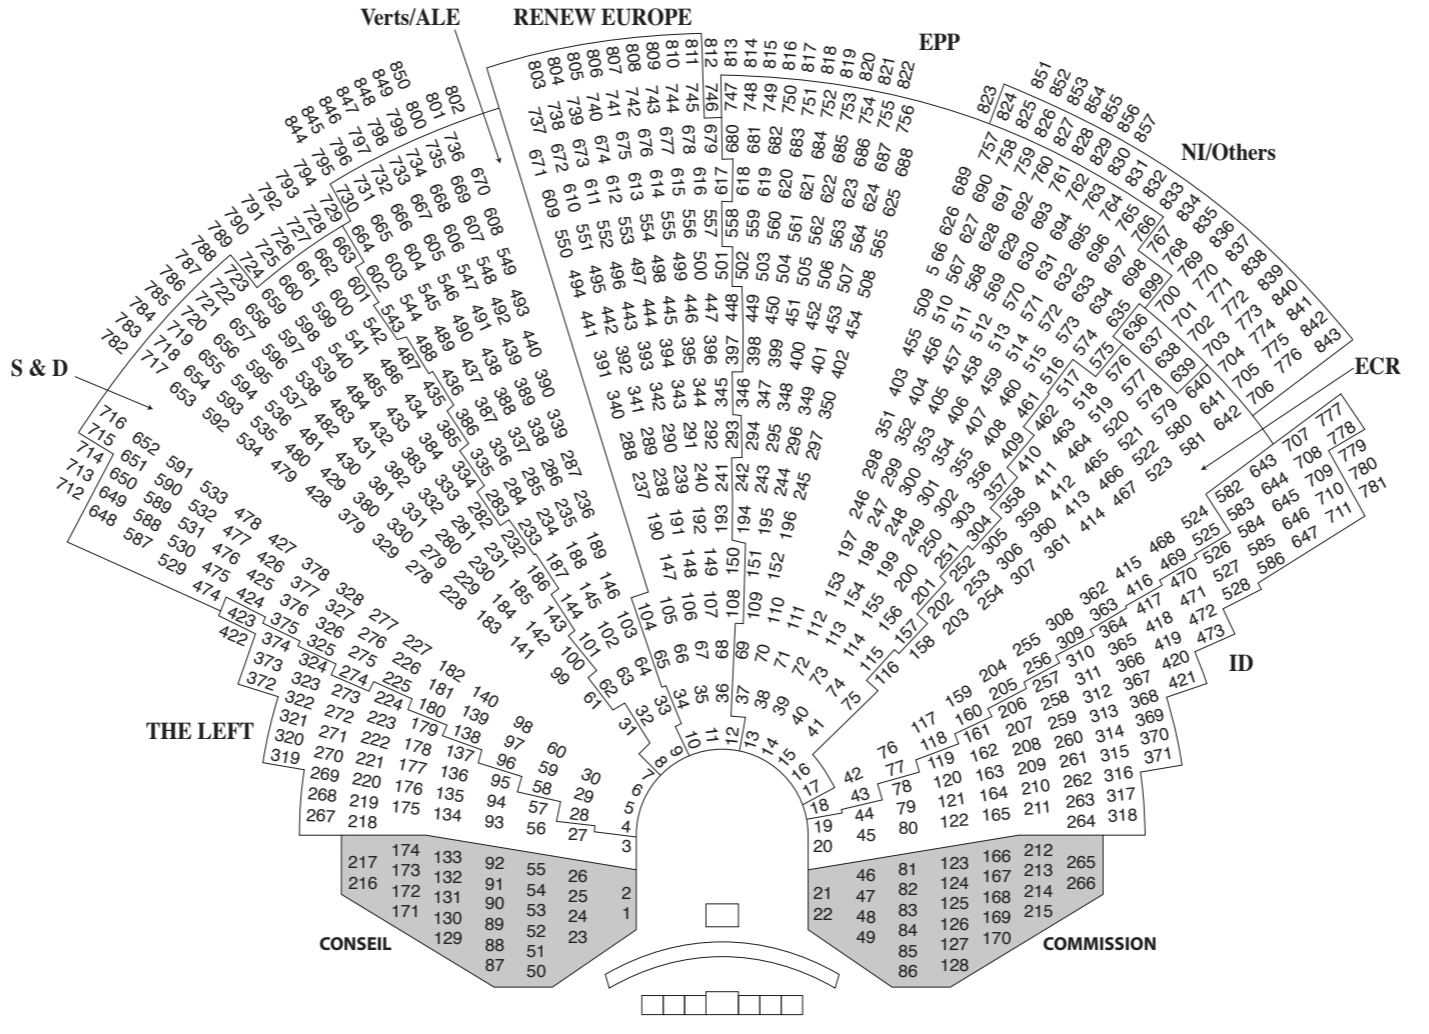

Table with columns for Member Name and their assigned number (1-599).

Table with columns for Member Name and their assigned number (1-599).

Table with columns for Member Name and their assigned number (1-599).

Table with columns for Member Name and their assigned number (1-599).

Table with columns for Member Name and their assigned number (1-599).

ВЕРПОЉСКИ ПАРЛАМЕНТ PARLAMENTO EUROPEO EVROPSKÝ PARLAMENT EUROPA-PARLAMENTET EUROPÄISCHES PARLAMENT EUROOPA PARLAMENT