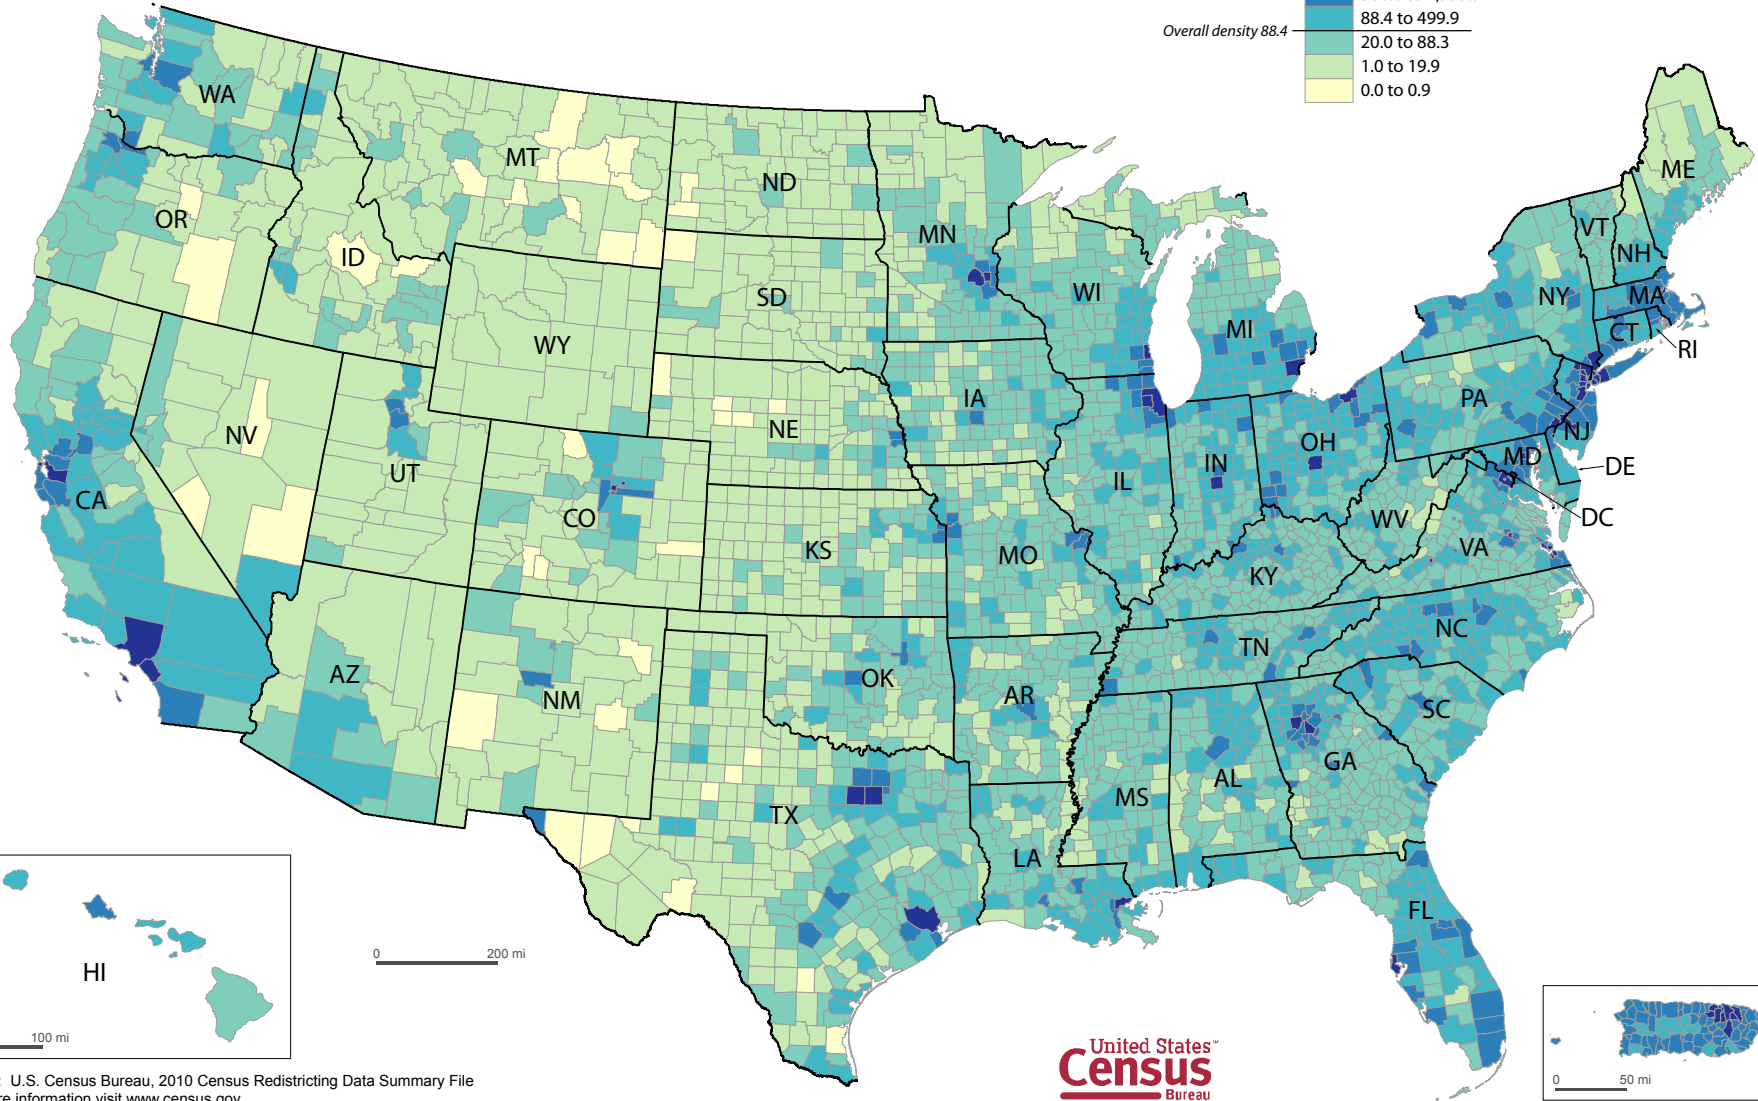

# 2010 Census Results - United States and Puerto Rico

## Population Density by County or County Equivalent

### People per Square Mile

Overall density 88.4

0 200 mi

Source: U.S. Census Bureau, 2010 Census Redistricting Data Summary File  
For more information visit [www.census.gov](http://www.census.gov).

United States<sup>™</sup>  
**Census**  
Bureau