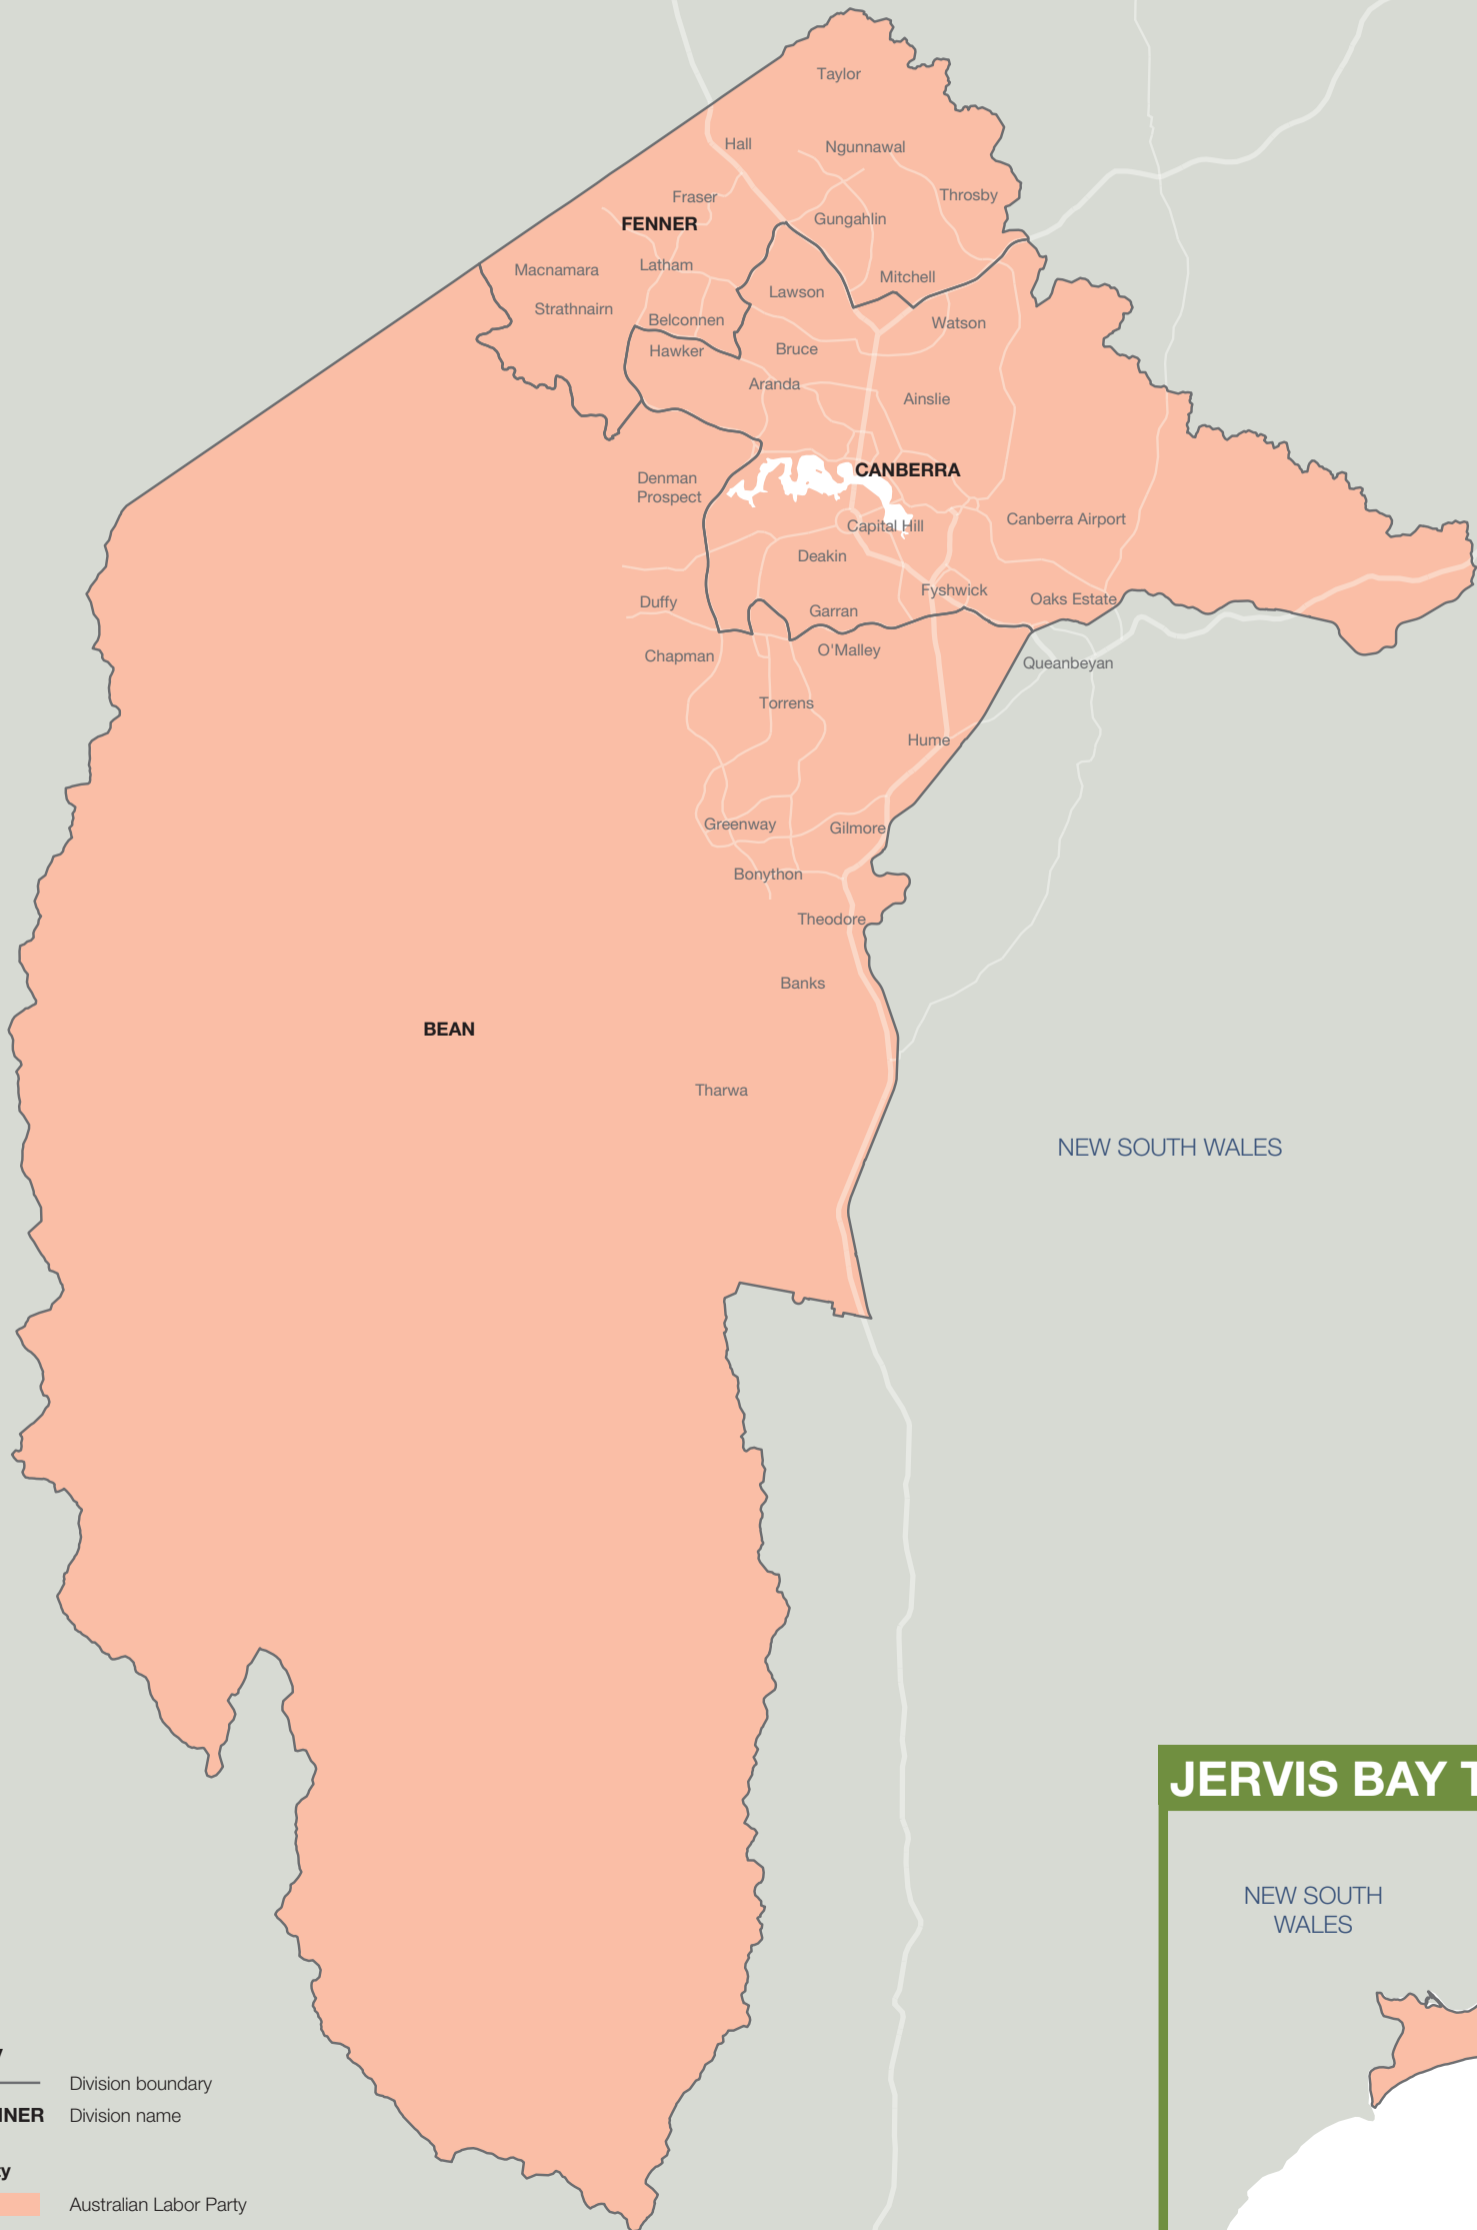

# 2022 federal election Results Map

## AUSTRALIAN CAPITAL TERRITORY

inc. Jervis Bay Territory & Norfolk Island

**Key**  
 — Division boundary  
**FENNER** Division name  
**Party**  
 Orange Australian Labor Party

The electoral divisions represented on this map are those in place at the 2022 election.

0 5 km

0 5 km