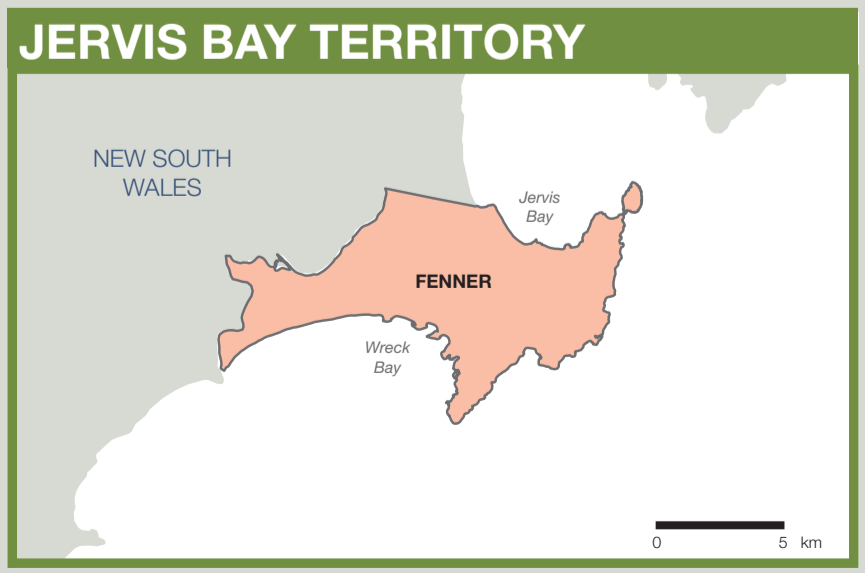

# 2022 federal election Results Map

## AUSTRALIAN CAPITAL TERRITORY

inc. Jervis Bay Territory & Norfolk Island

**Key**  
 — Division boundary  
**FENNER** Division name  
**Party**  
 Orange Australian Labor Party

The electoral divisions represented on this map are those in place at the 2022 election.