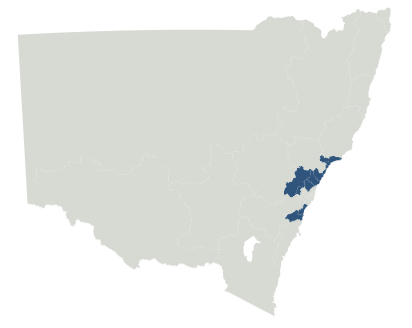

2022 federal election Results Map

NEW SOUTH WALES

2022 federal election Results Map

NEW SOUTH WALES

Sydney Surrounds

0 10 Km