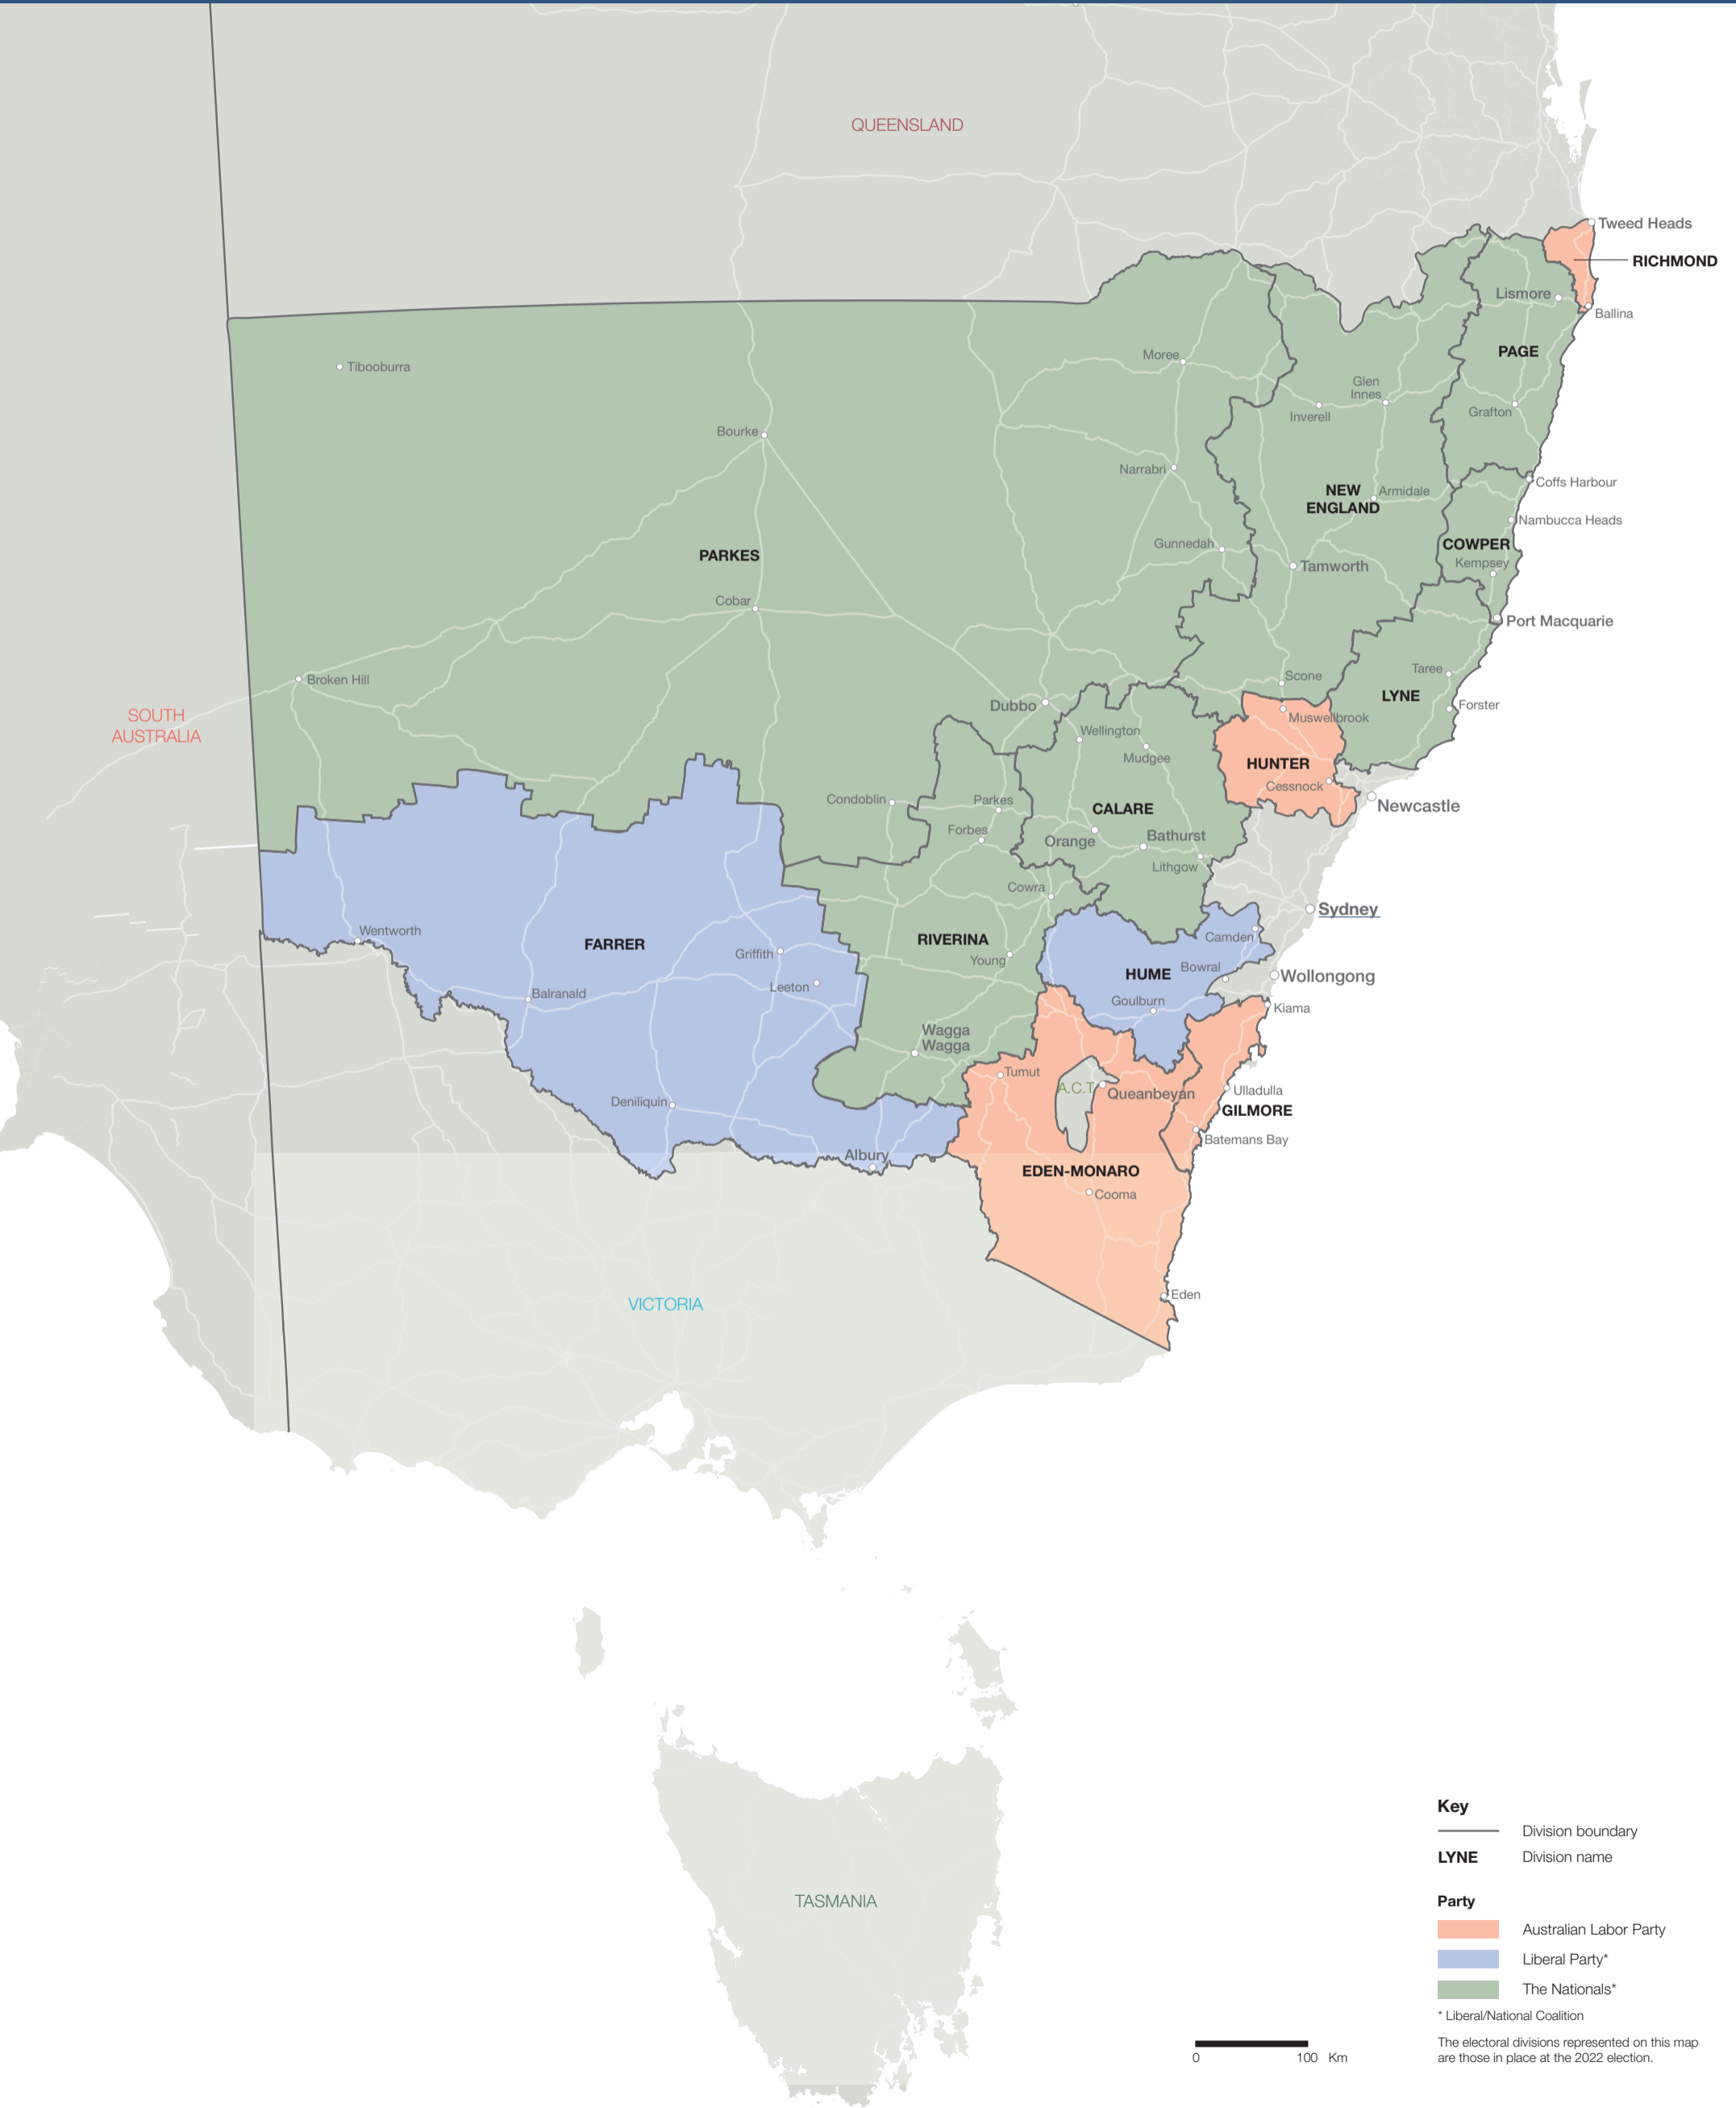

2022 federal election Results Map

NEW SOUTH WALES

2022 federal election Results Map

NEW SOUTH WALES

Sydney Surrounds

0 10 Km