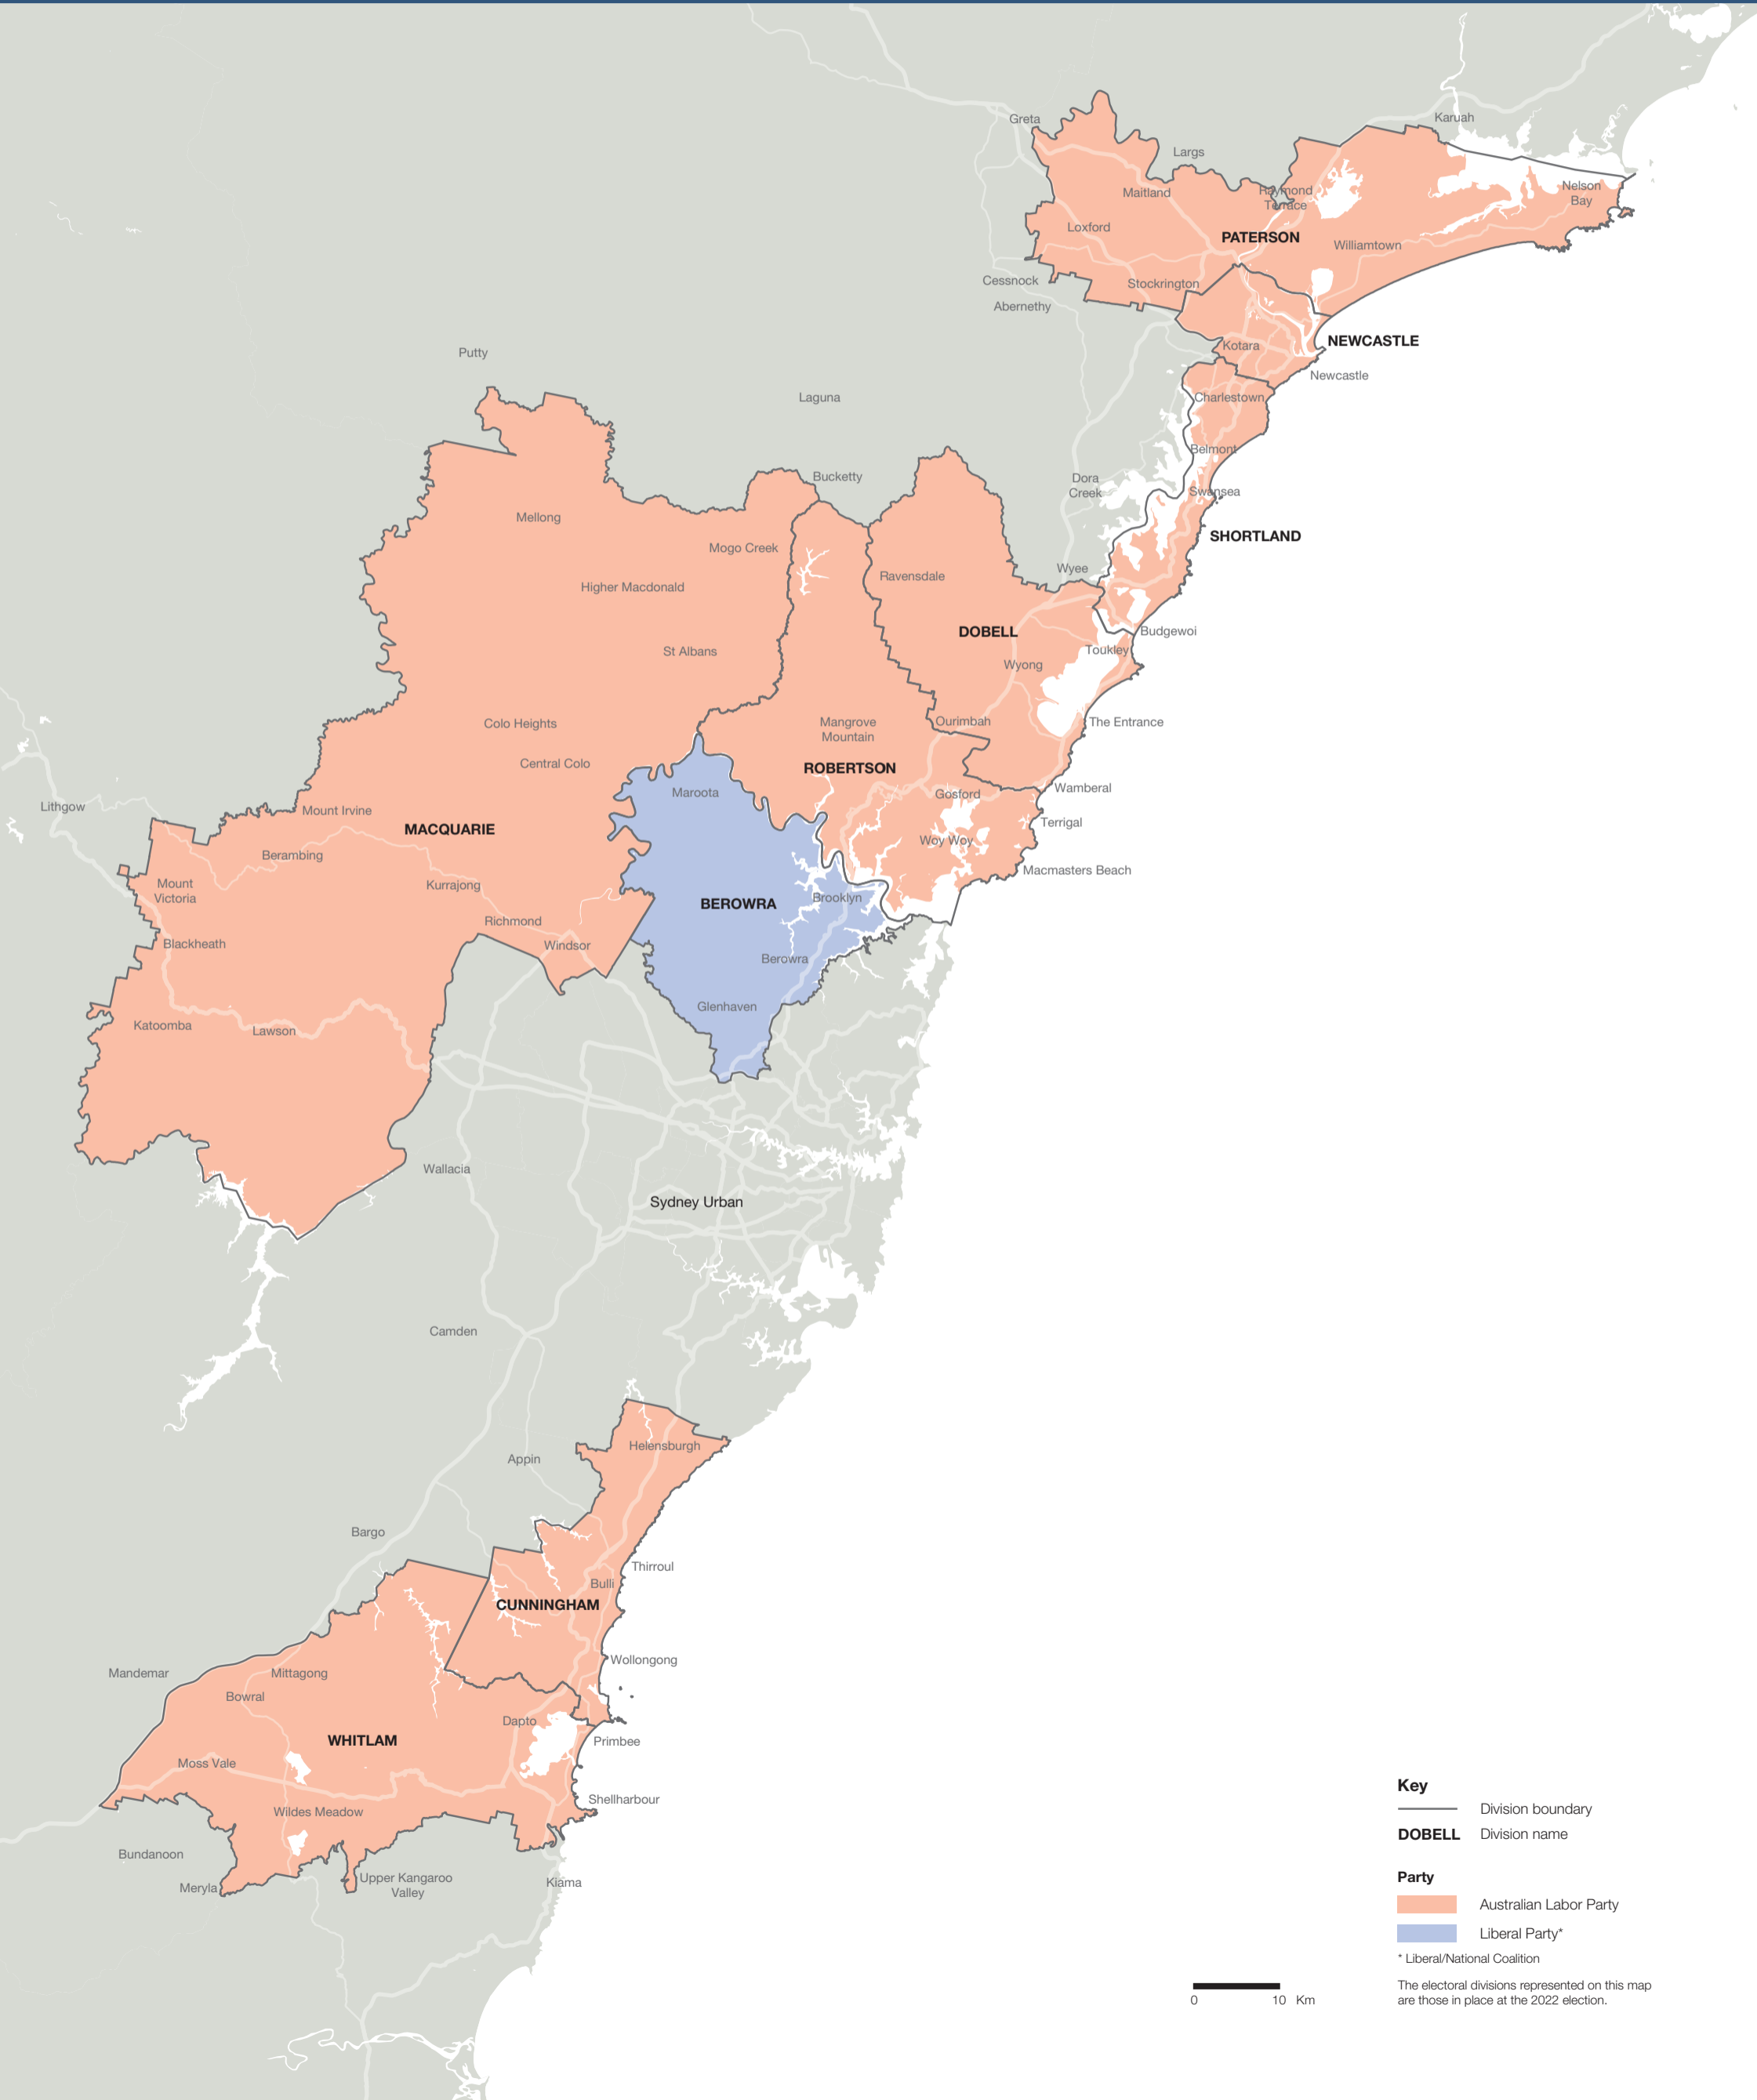

2022 federal election Results Map

NEW SOUTH WALES

2022 federal election Results Map

NEW SOUTH WALES

Sydney Surrounds

0 10 Km