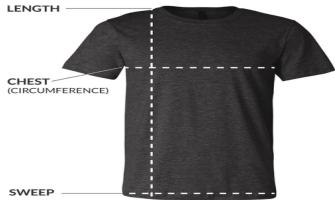

### UNISEX SIZING CHART

Size	Neck width	Sweep (in) /body width *	Body length (in)	Neck Circumference	Sweep (rounded cm)	Body length (rounded cm)
<b>S</b>	6.75	36	27.25	18	92	70
<b>M</b>	6.75	40	28.5	18	102	73
<b>L</b>	7.625	44	29.5	20	112	75
<b>XL</b>	7.625	48	30.5	20	122	77
<b>2XL</b>	7.625	52	31.75	20	133	81
<b>3XL</b>	7.625	56	32.75	20	143	84

Disclaimer: Please note that the above sizing chart is subject to change.

For more detailed information, please contact a Anvil Customer Service Representative.

\* The Sweep/Width measurement is the circumference of the bottom hem of the shirt