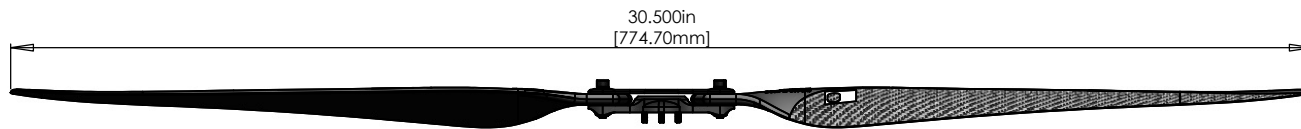

**KDE-CF305 KDE DIRECT CARBON FIBER PROPELLER BLADES, 30.5" x 9.7
PRODUCTION RELEASE**

CW (L) EDITION

CCW (R) EDITION

BALANCED-MATCHED PAIRS
2X CCW, 2X CW

BALANCED-MATCHED TRIPLES
3X CCW, 3X CW

INDIVIDUAL PROPELLER BLADE LENGTH