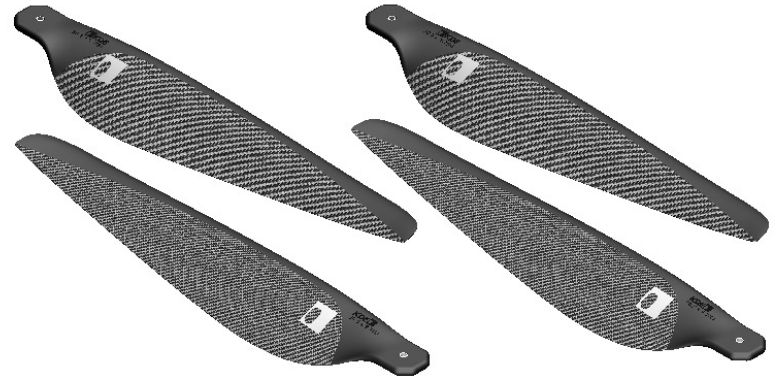

**KDE-CF305 KDE DIRECT CARBON FIBER PROPELLER BLADES, 30.5" x 9.7
PRODUCTION RELEASE**

CW (L) EDITION

CCW (R) EDITION

BALANCED-MATCHED PAIRS
2X CCW, 2X CW

BALANCED-MATCHED TRIPLES
3X CCW, 3X CW

INDIVIDUAL PROPELLER BLADE LENGTH

PROPELLER BLADES AND ADAPTER INSTALLATION DIAMETER

www.KDEDirect.com
KDE-CF305