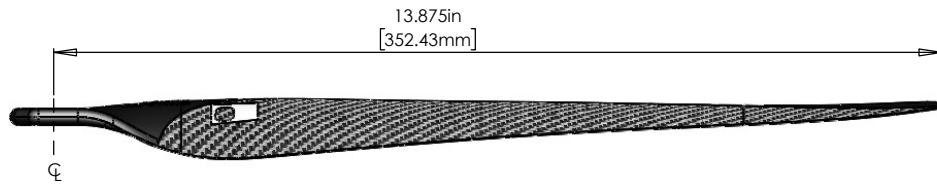

**KDE-CF305 KDE DIRECT CARBON FIBER PROPELLER BLADES, 30.5" x 9.7
PRODUCTION RELEASE**

CW (L) EDITION

CCW (R) EDITION

BALANCED-MATCHED PAIRS
2X CCW, 2X CW

BALANCED-MATCHED TRIPLES
3X CCW, 3X CW

INDIVIDUAL PROPELLER BLADE LENGTH

PROPELLER BLADES AND ADAPTER INSTALLATION DIAMETER

www.KDEDirect.com
KDE-CF305