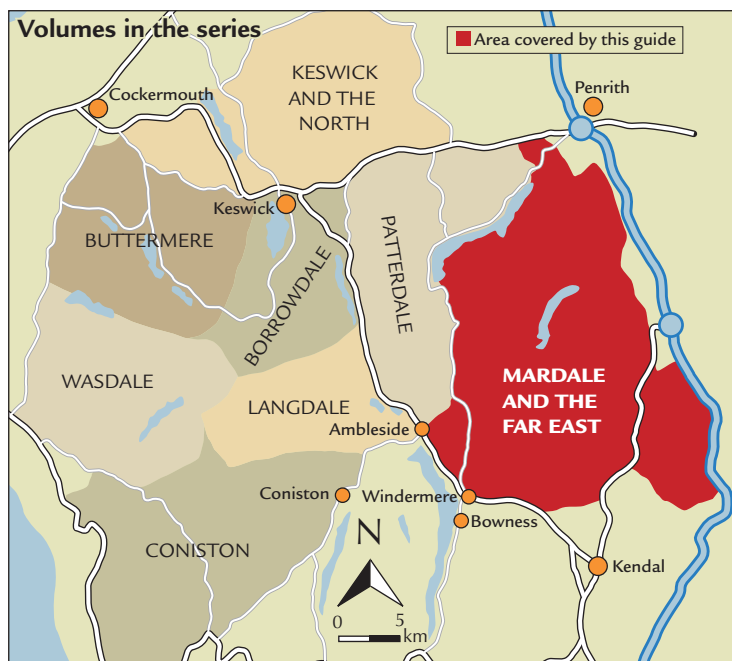

## THE LAKE DISTRICT FELLS – MARDALE AND THE FAR EAST

Fell name	Height (metres)	Page in guidebook	Date completed
Angletarn Pikes	567	21	
Arthur's Pike	533	30	
Beda Fell	509	38	
Bonscale Pike	529	45	
Branstree	713	50	
Brock Crag	561	61	
Caudale Moor	764	67	
Froswick	720	77	
Gray Crag	697	81	
Grayrigg Forest	494	86	
Grey Crag	697	93	
Hallin Fell	388	102	
Harter Fell	778	107	
Hartsop Dodd	618	114	
High Raise	802	119	
High Street	828	129	
Ill Bell	757	139	
Kentmere Pike	730	145	
Kidsty Pike	780	152	
Loadpot Hill	671	156	
Mardale Ill Bell	761	165	
Place Fell	657	172	
Ramsgill Head	792	183	
Rest Dodd	697	188	
Sallows	516	195	

Fell name	Height (metres)	Page in guidebook	Date completed
Selside Pike	655	203	
Shipman Knotts	587	211	
Steel Knotts	433	216	
Tarn Crag	664	220	
Thornthwaite Crag	784	226	
Troutbeck Tongue	363	235	
Wansfell	489	240	
Wether Hill	673	249	
Whinell Beacon	494	259	
Winterscleugh	471	266	
Yoke	706	275	