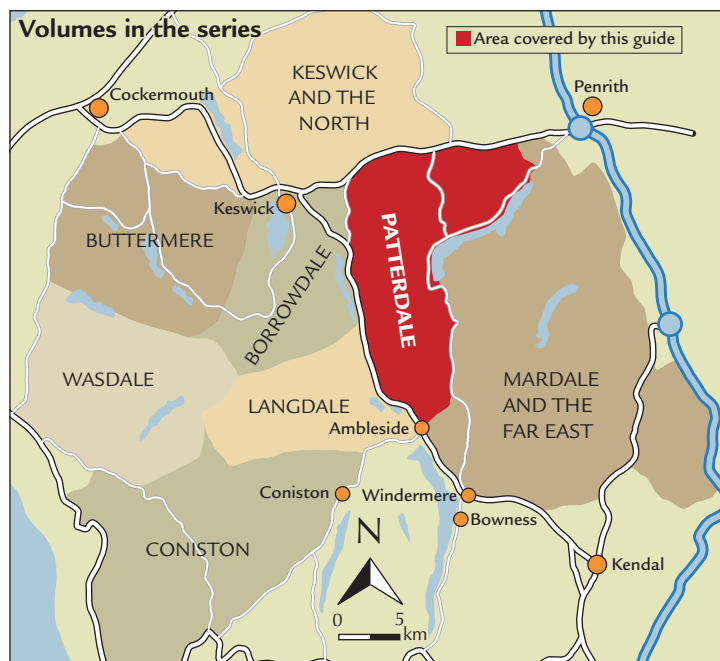

THE LAKE DISTRICT FELLS – PATERDALE

Fell name	Height (metres)	Page in guidebook	Date completed
Arnison Crag	434	19	
Birkhouse Moor	718	24	
Birks	622	32	
Catstycam	890	27	
Clough Head	726	42	
Dollywaggon Pike	858	48	
Dove Crag	792	54	
Fairfield	873	62	
Glenridding Dodd	442	72	
Gowbarrow Fell	481	77	
Great Dodd	857	86	
Great Mell Fell	537	94	
Great Rigg	767	98	
Hart Crag	822	103	
Hart Side	758	109	
Hartsop above How	586	115	
Helvellyn	950	121	
Heron Pike	621	138	
High Hartsop Dodd	519	145	
High Pike	656	149	
Little Hart Crag	637	153	
Little Mell Fell	505	159	
Low Pike	507	163	
Middle Dod	653	168	
Nab Scar	450	172	

Fell name	Height (metres)	Page in guidebook	Date completed
Nethermost Pike	891	176	
Raise	884	182	
Red Screes	777	190	
Seat Sandal	736	200	
Sheffield Pike	675	208	
St Sunday Crag	841	216	
Stone Arthur	503	224	
Stybarrow Dodd	846	229	
Watson's Dodd	789	238	
White Side	863	243	