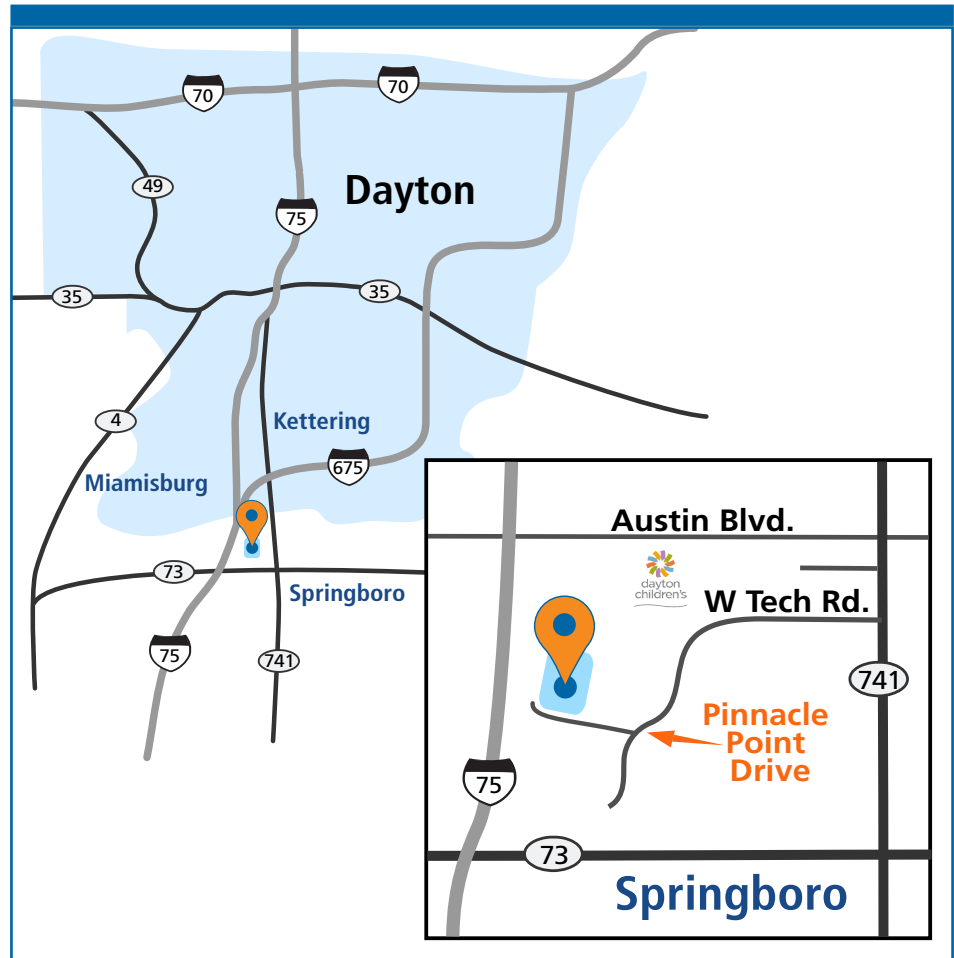

Mayfield Brain & Spine

Springboro

Mayfield Brain & Spine | Springboro
55 Pinnacle Point Drive
Miamiisburg, OH 45342

General: 937.886.5877

MayfieldClinic.com

From I-75

- Take Exit 41 - Austin Blvd.
- Head east on Austin Blvd.
- Turn right on OH-741 S/N Springboro Pike.
- Turn right on W Tech Road.
- Pass Dayton Children's Hospital and turn right on Pinnacle Point Drive (between Shiver Security Systems and Caesar Creek Software).
- Continue on Pinnacle Point Drive to enter the parking lot for Mayfield Brain & Spine.

MAYFIELD
Brain & Spine