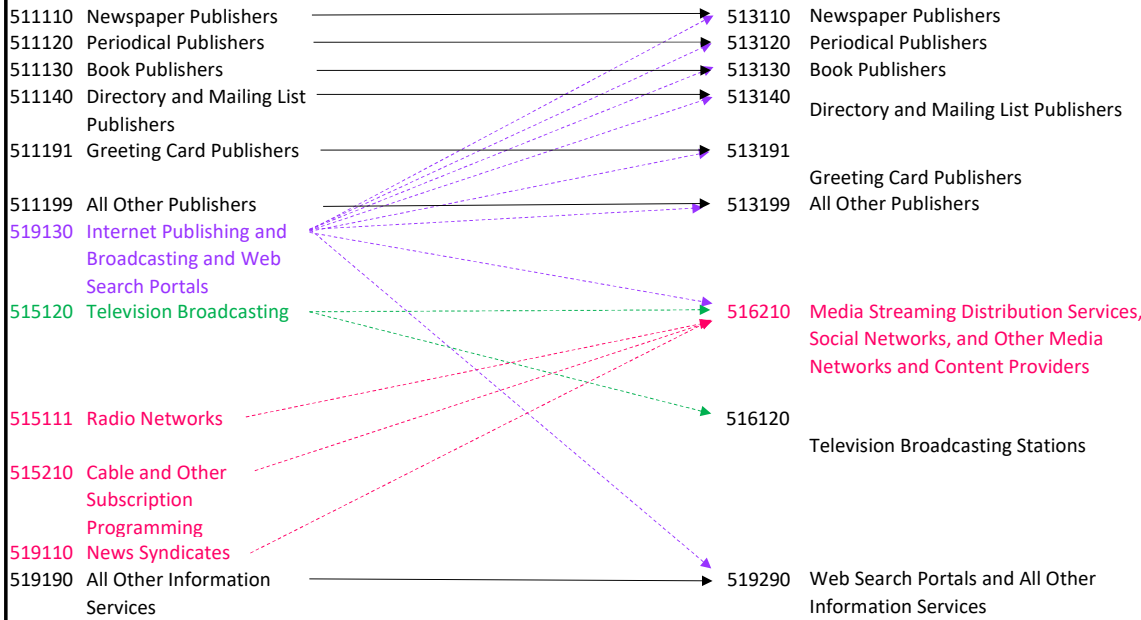

2017		2022	
335121	Residential Electric Lighting Fixture Manufacturing	→	335131 Residential Electric Lighting Fixture Manufacturing
335122	Commercial, Industrial, and Institutional Electric Lighting Fixture Manufacturing	→	335132 Commercial, Industrial, and Institutional Electric Lighting Fixture Manufacturing
511210	Software Publishers	→	513210 Software Publishers
515112	Radio Stations	→	516110 Radio Broadcasting Stations
517311	Wired Telecommunications	→	517111 Wired Telecommunications
517919	All Other Telecommunications	→	517810 All Other Telecommunications
447110	Gasoline Stations with Convenience Stores	→	457110 Gasoline Stations with Convenience Stores
447190	Other Gasoline Stations	→	457120 Other Gasoline Stations
453930	Manufactured (Mobile) Home Dealers	→	459930 Manufactured (Mobile) Home Dealers
454210	Vending Machine Operators	→	445132 Vending Machine Operators
454310	Fuel Dealers	→	457210 Fuel Dealers
517312	Wireless Telecommunications Carriers (except Satellite)	→	517112 Wireless Telecommunications Carriers (except Satellite)
517911	Telecommunications Resellers	→	517121 Telecommunications Resellers
519120	Libraries and Archives	→	519210 Libraries and Archives

2017

2022

**2017**

**2022**

212221 Gold Ore Mining  
212222 Silver Ore Mining

```
graph LR; 212221 --> 212220; 212222 --> 212220;
```

212220 Gold Ore and Silver Ore Mining

212291 Uranium-Radium-Vanadium Ore Mining  
212299 All Other Metal Ore Mining