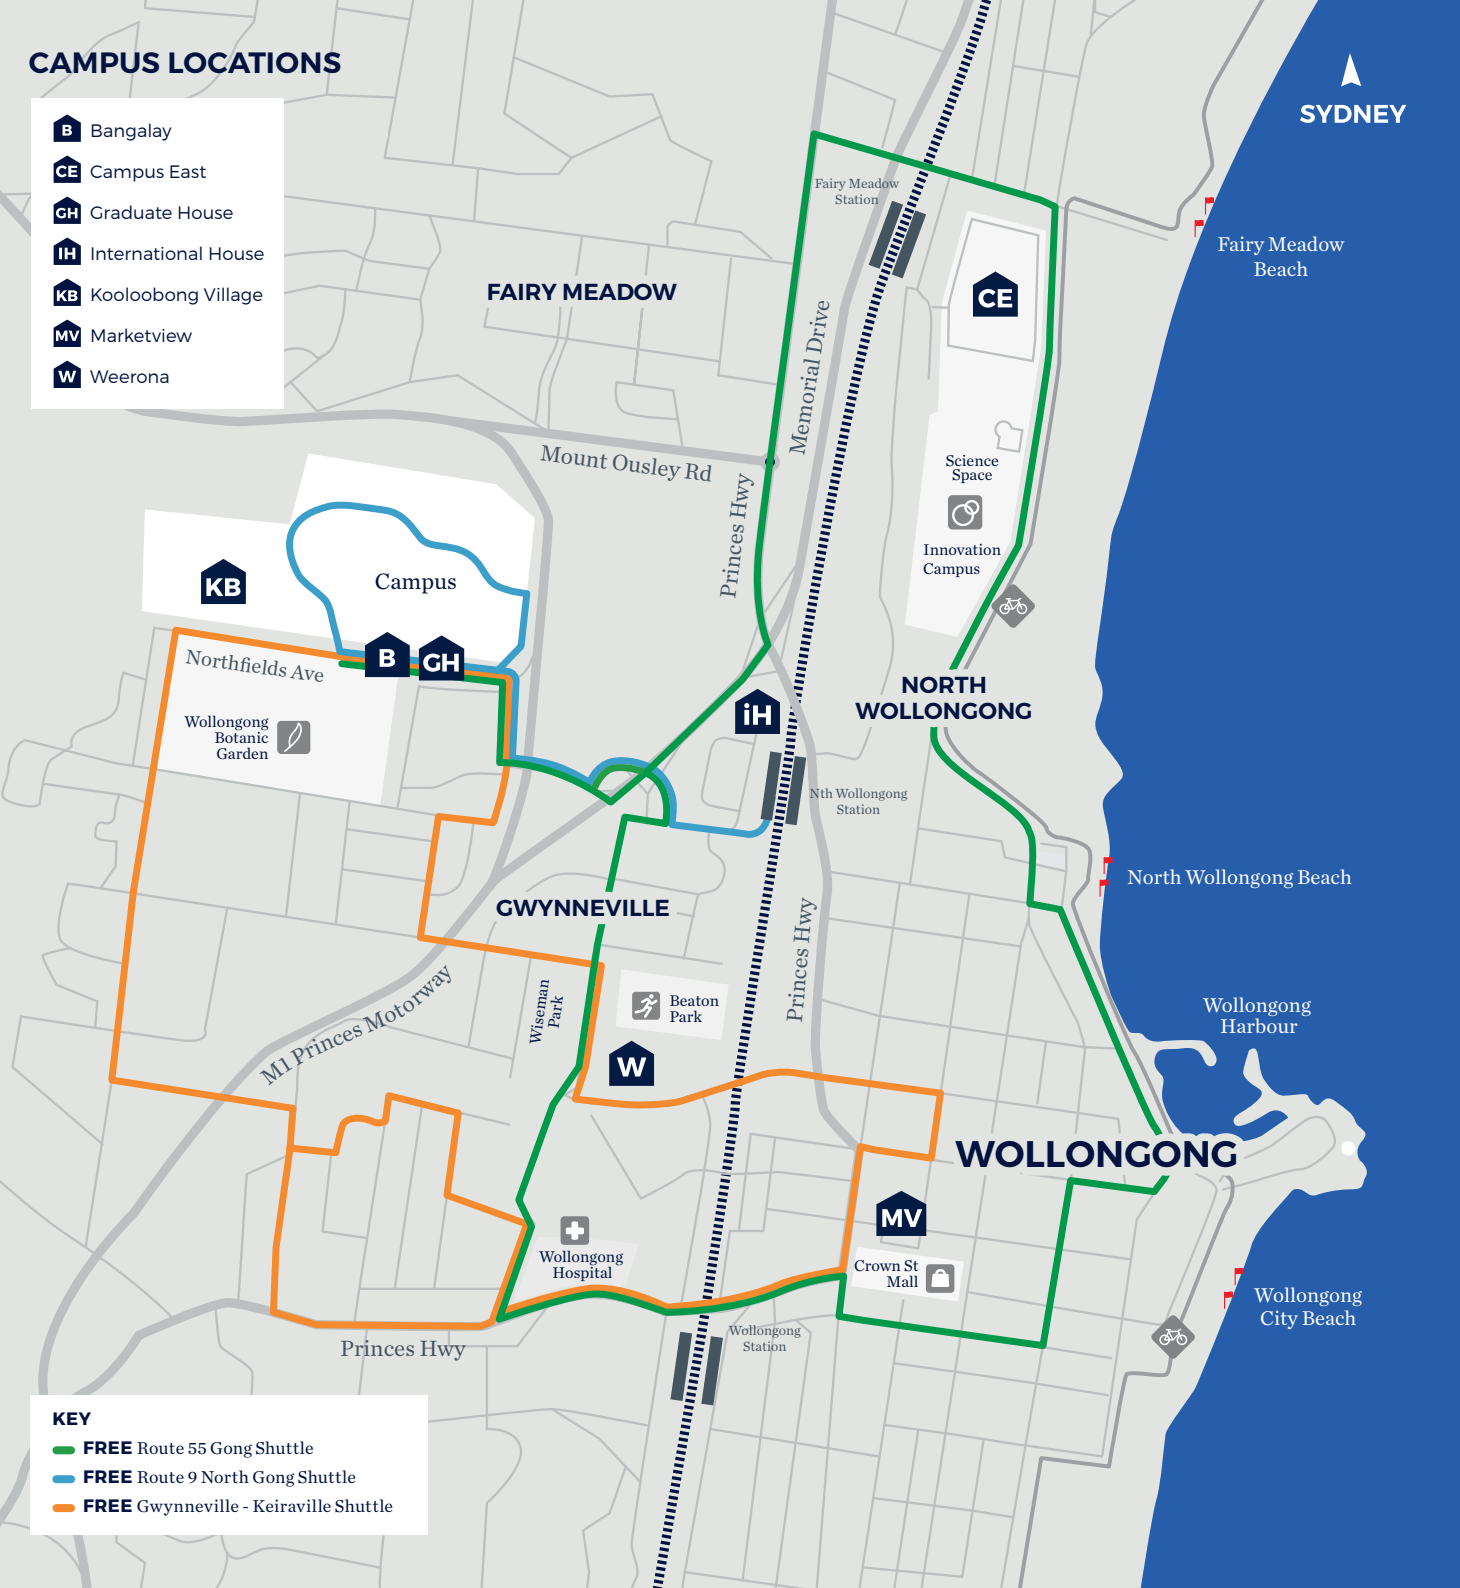

### INTERNATIONAL CAMPUSES

Dubai  
Hong Kong  
Malaysia

### PARTNER AND PATHWAY INSTITUTIONS

China  
Singapore

UNIVERSITY  
OF WOLLONGONG  
AUSTRALIA

Campus  
Map

WOLLONGONG  
CAMPUS  
MAY 2020

## CAMPUS LOCATIONS

- B** Bangalay
- CE** Campus East
- GH** Graduate House
- IH** International House
- KB** Kooloobong Village
- MV** Marketview
- W** Weerona

- KEY**
- **FREE** Route 55 Gong Shuttle
  - **FREE** Route 9 North Gong Shuttle
  - **FREE** Gwynneville - Keiraville Shuttle