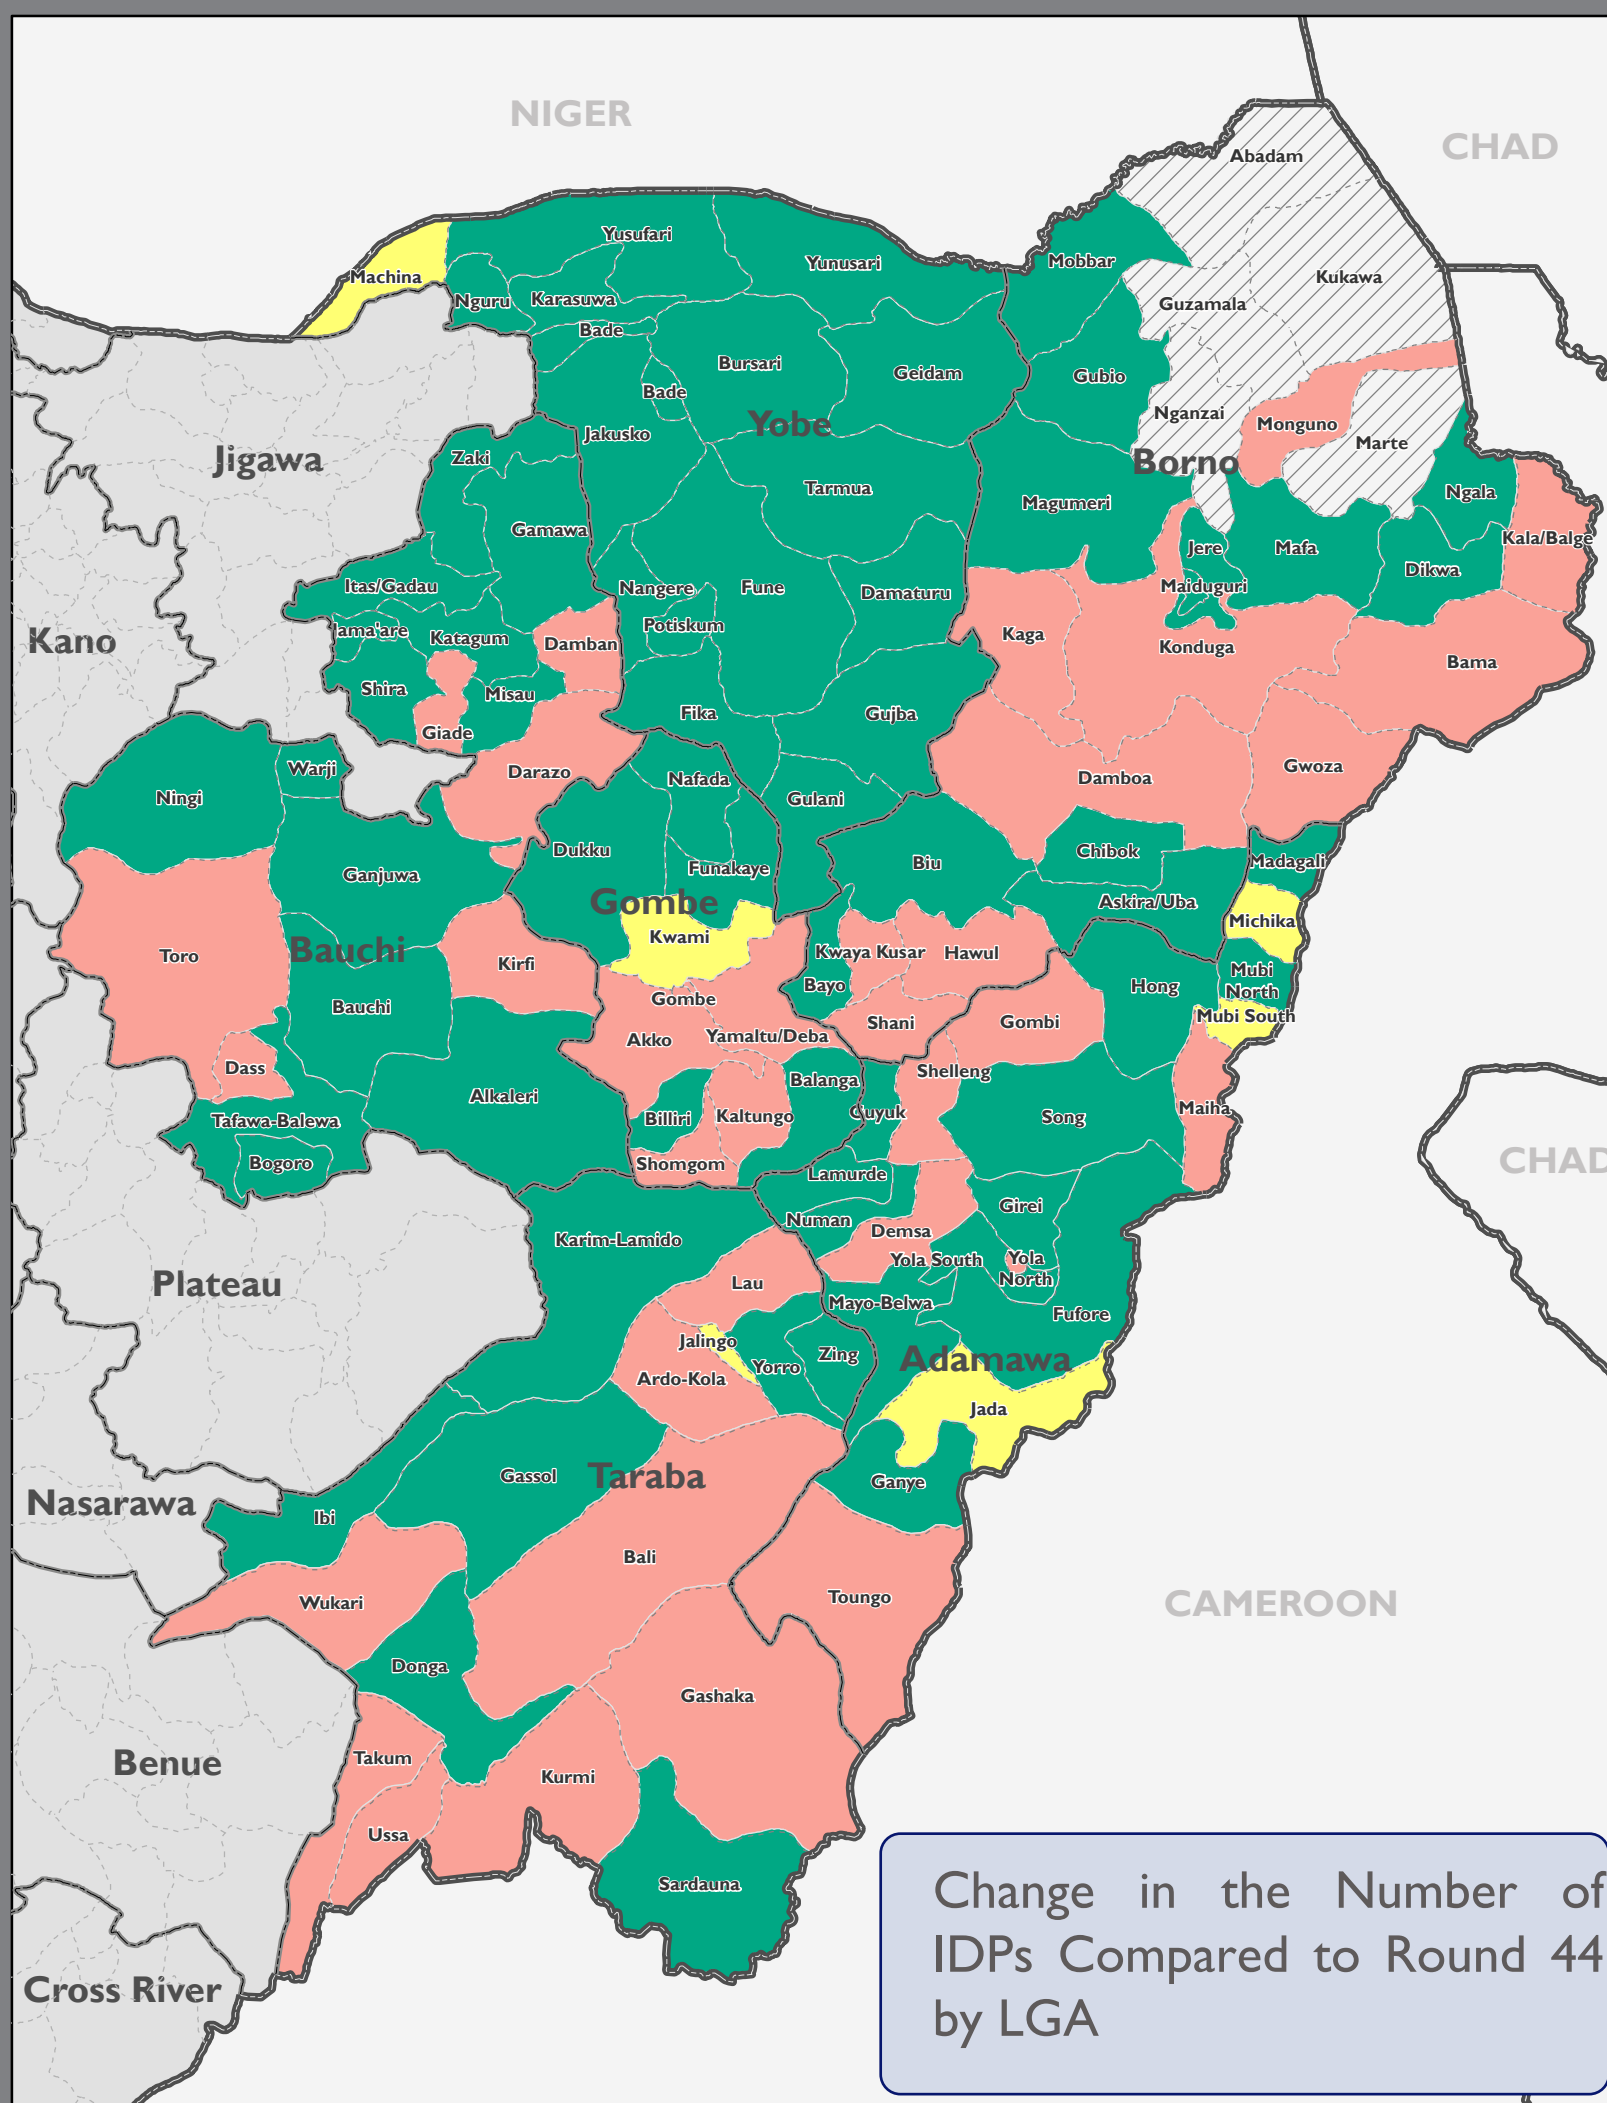

# Nigeria - North East

## Mobility Tracking IDPs and Returnee Atlas (Round 45)

- LGA boundary
- State boundary
- Country boundary

### IDP Individuals

- Decrease
- Increase
- No Change
- Not assessed during Round 45

Change in the Number of IDPs Compared to Round 44 by LGA

Source Data: IOM DTM Mobility Tracking - Round 45

Disclaimer: This map is for illustration purpose only. The boundaries and names shown on this map do not imply official endorsement or acceptance by IOM.