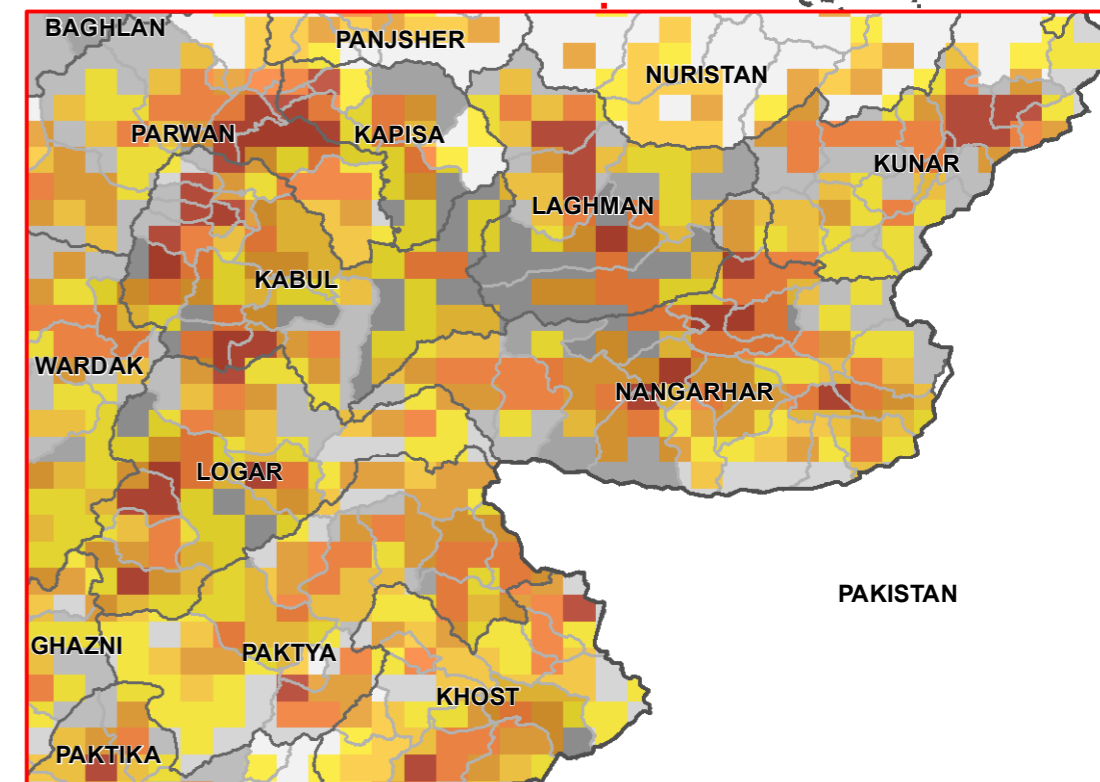

Arrival IDPs & Returned Migrants from Abroad per District

Country Province District

Income from Livestock (Individuals)

Each Grid Covers 10 Square KM

# DTM AFGHANISTAN

## Community-Based Needs Assessment (CBNA) Round 14 | Overview | Arrival IDPs & Returned Migrants from Abroad | Income from Livestock | December 2021

1 cm = 42 km [www.displacement.iom.int/afghanistan](http://www.displacement.iom.int/afghanistan) | email: [dtmafghanistan@iom.int](mailto:dtmafghanistan@iom.int)

Data Source: IOM, AGCHO, AIMS, CSO, OSM This map is for illustration purposes only. Names & boundaries on this map do not imply official endorsement or acceptance by IOM. Dotted line represents approximately the Line of Control in Jammu & Kashmir agreed upon by India and Pakistan. The final status of Jammu & Kashmir has not yet been agreed upon by the parties.