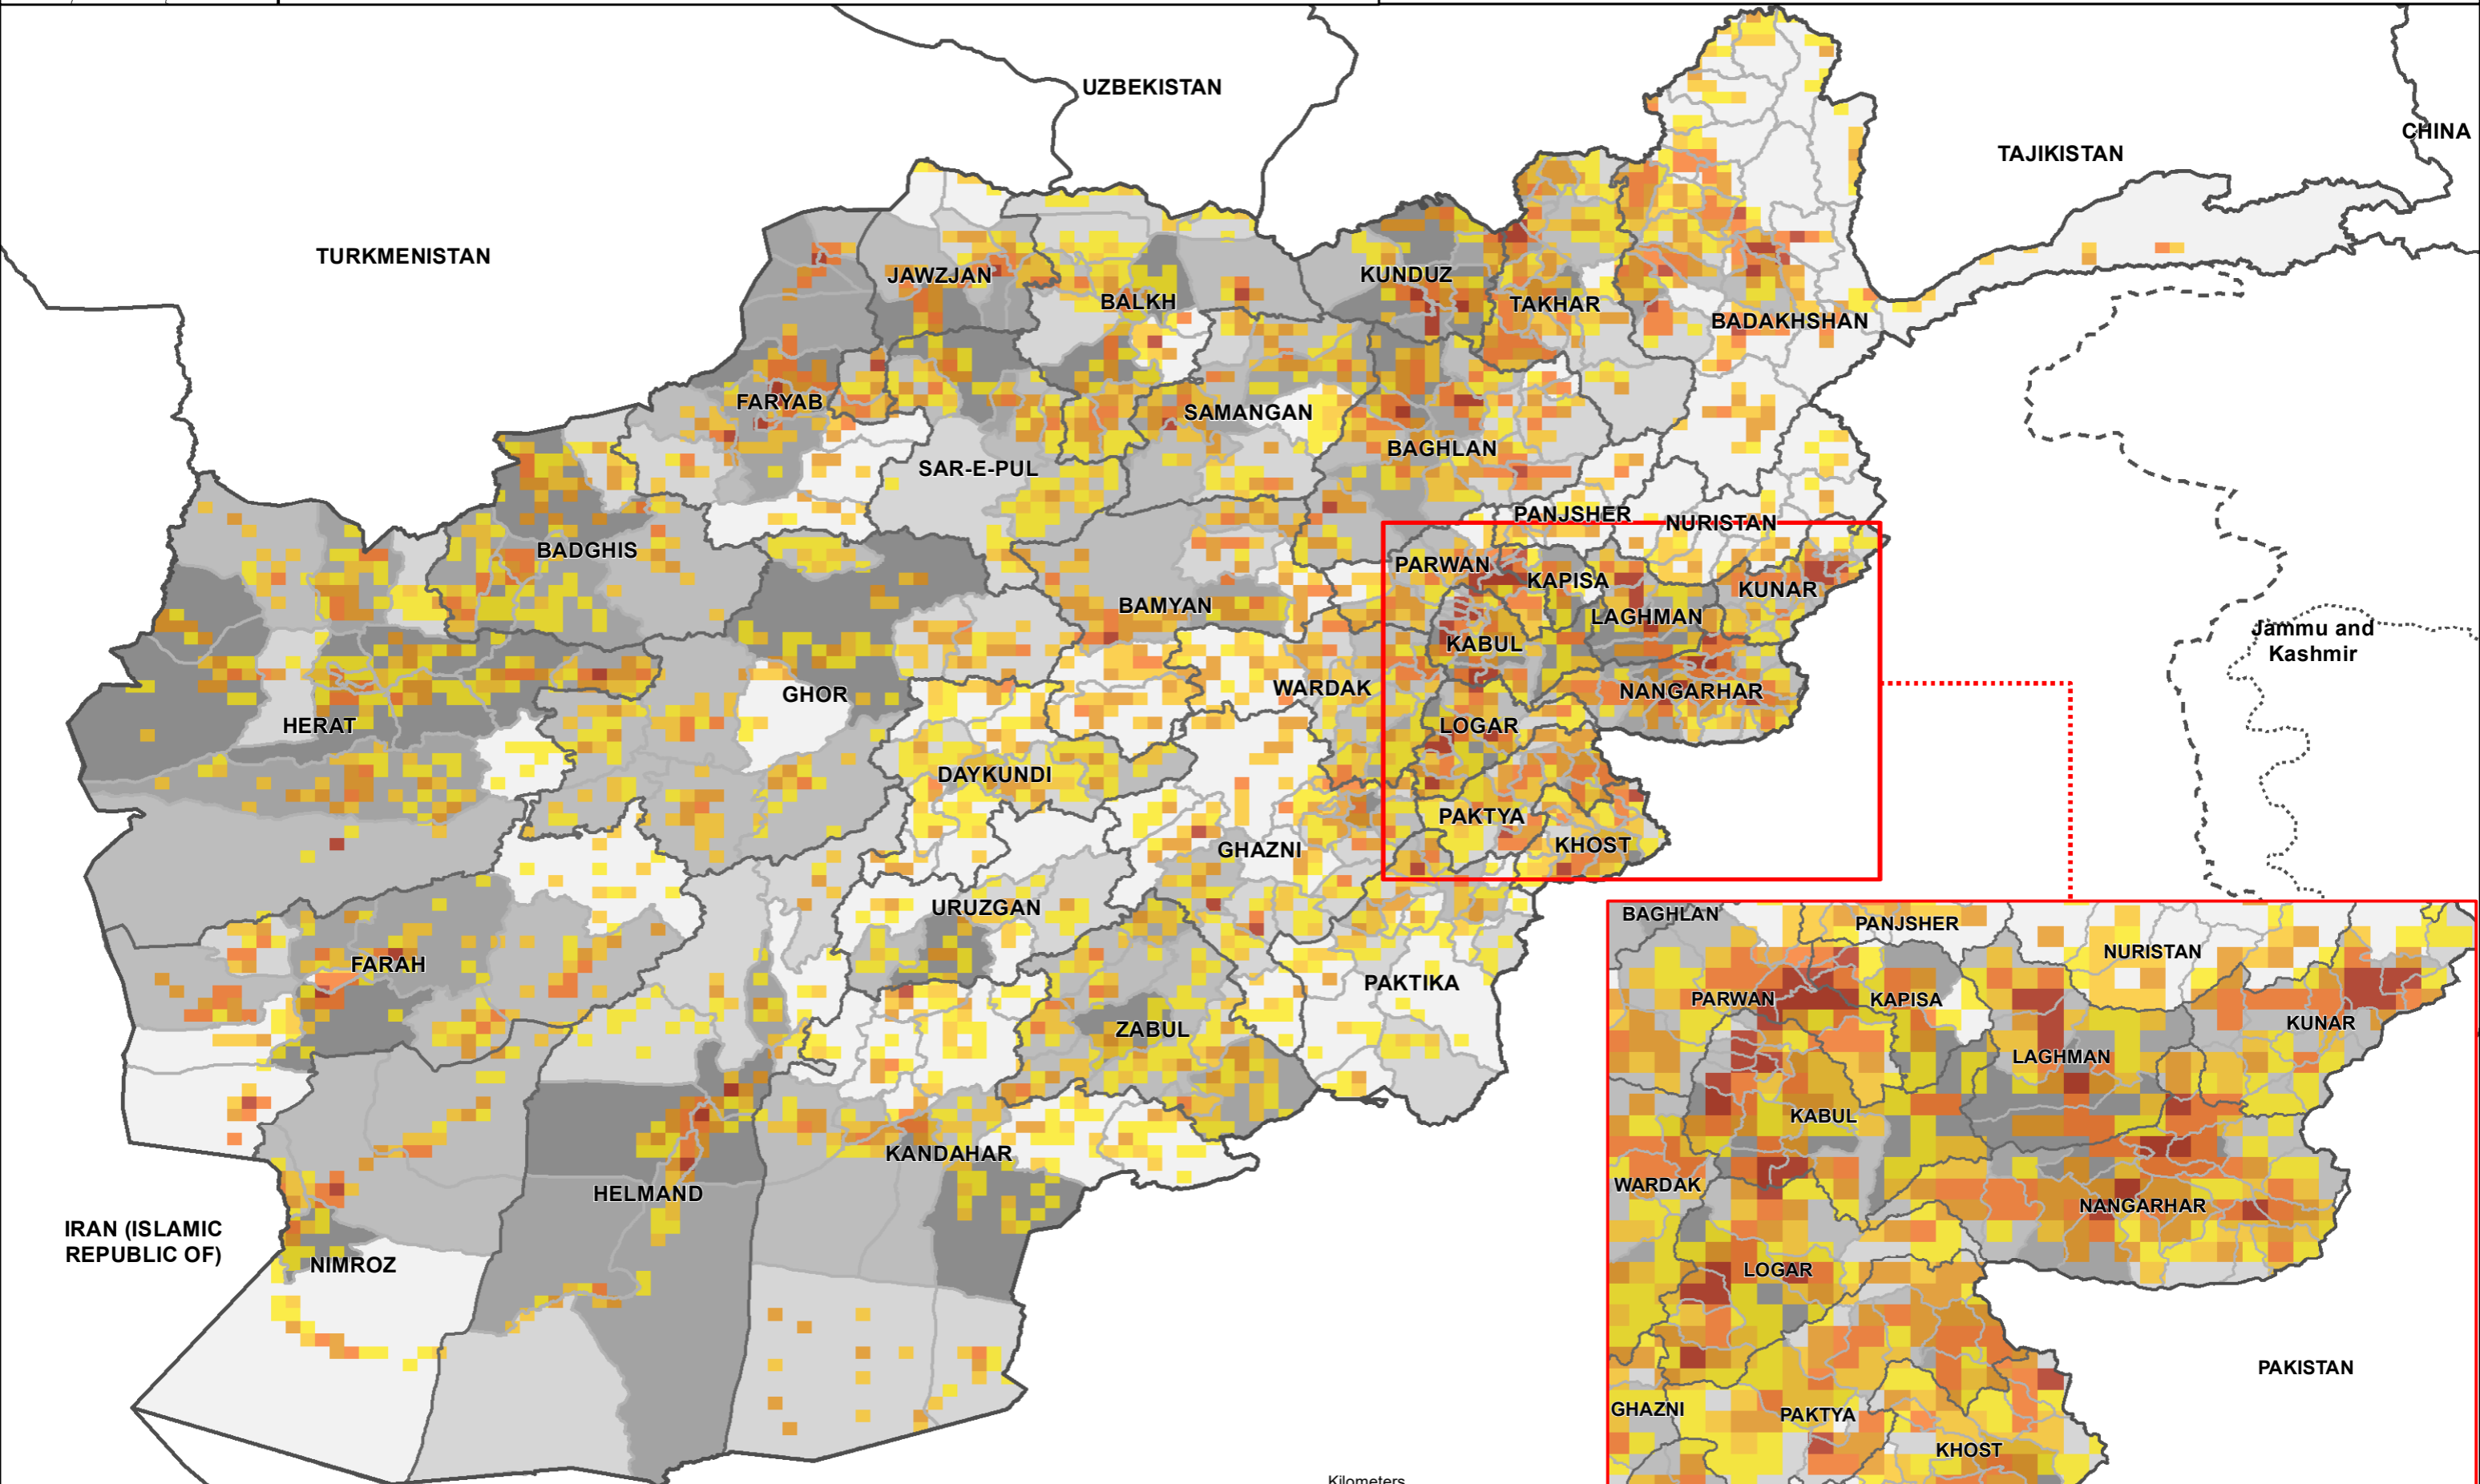

Arrival IDPs & Returned Migrants from Abroad per District

Country Province District

Income from Livestock (Individuals)

Each Grid Covers 10 Square KM

# DTM AFGHANISTAN

## Community-Based Needs Assessment (CBNA) Round 14 | Overview | Arrival IDPs & Returned Migrants from Abroad | Income from Livestock | December 2021

1 cm = 42 km [www.displacement.iom.int/afghanistan](http://www.displacement.iom.int/afghanistan) | email: [dtmafghanistan@iom.int](mailto:dtmafghanistan@iom.int)

Data Source: IOM, AGCHO, AIMS, CSO, OSM This map is for illustration purposes only. Names & boundaries on this map do not imply official endorsement or acceptance by IOM. Dotted line represents approximately the Line of Control in Jammu & Kashmir agreed upon by India and Pakistan. The final status of Jammu & Kashmir has not yet been agreed upon by the parties.