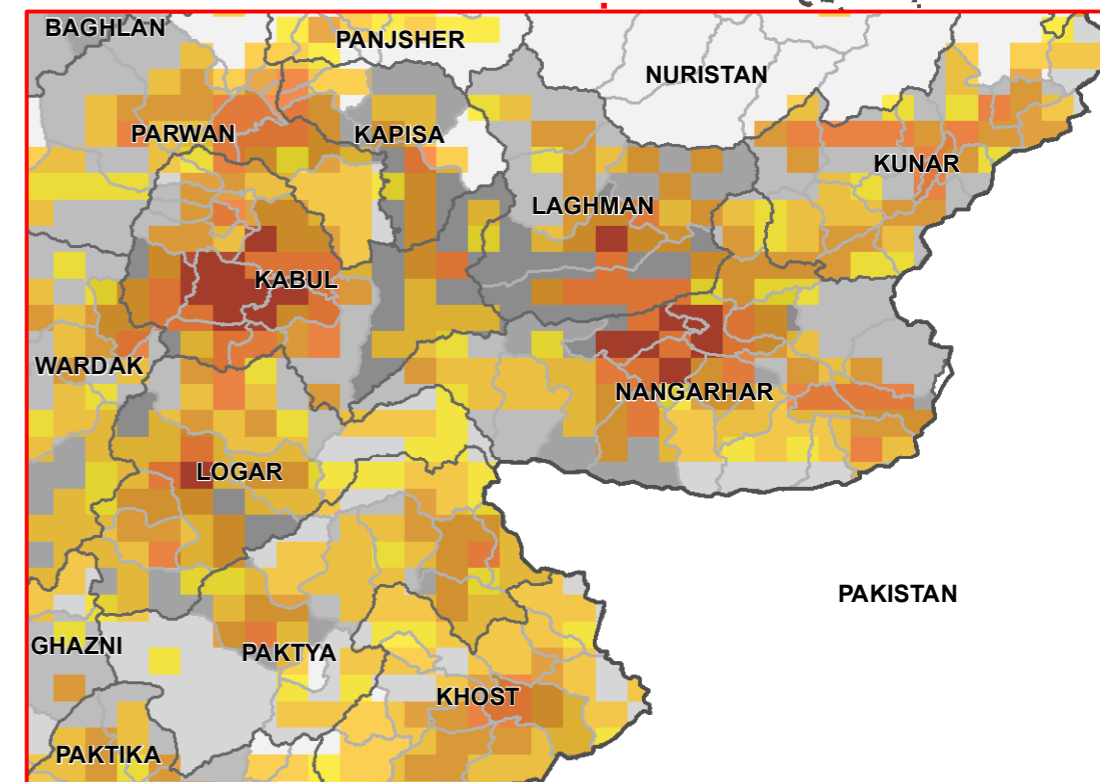

Arrival IDPs & Returned Migrants from Abroad per District

Country Province District

Income from Production & Business (Individuals)

Each Grid Covers 10 Square KM

DTM AFGHANISTAN

Community-Based Needs Assessment (CBNA) Round 14 | Overview | Arrival IDPs & Returned Migrants from Abroad | Income from Production & Business | December 2021

1 cm = 42 km www.displacement.iom.int/afghanistan | email: dtmafghanistan@iom.int

Data Source: IOM, AGCHO, AIMS, CSO, OSM This map is for illustration purposes only. Names & boundaries on this map do not imply official endorsement or acceptance by IOM. Dotted line represents approximately the Line of Control in Jammu & Kashmir agreed upon by India and Pakistan. The final status of Jammu & Kashmir has not yet been agreed upon by the parties.