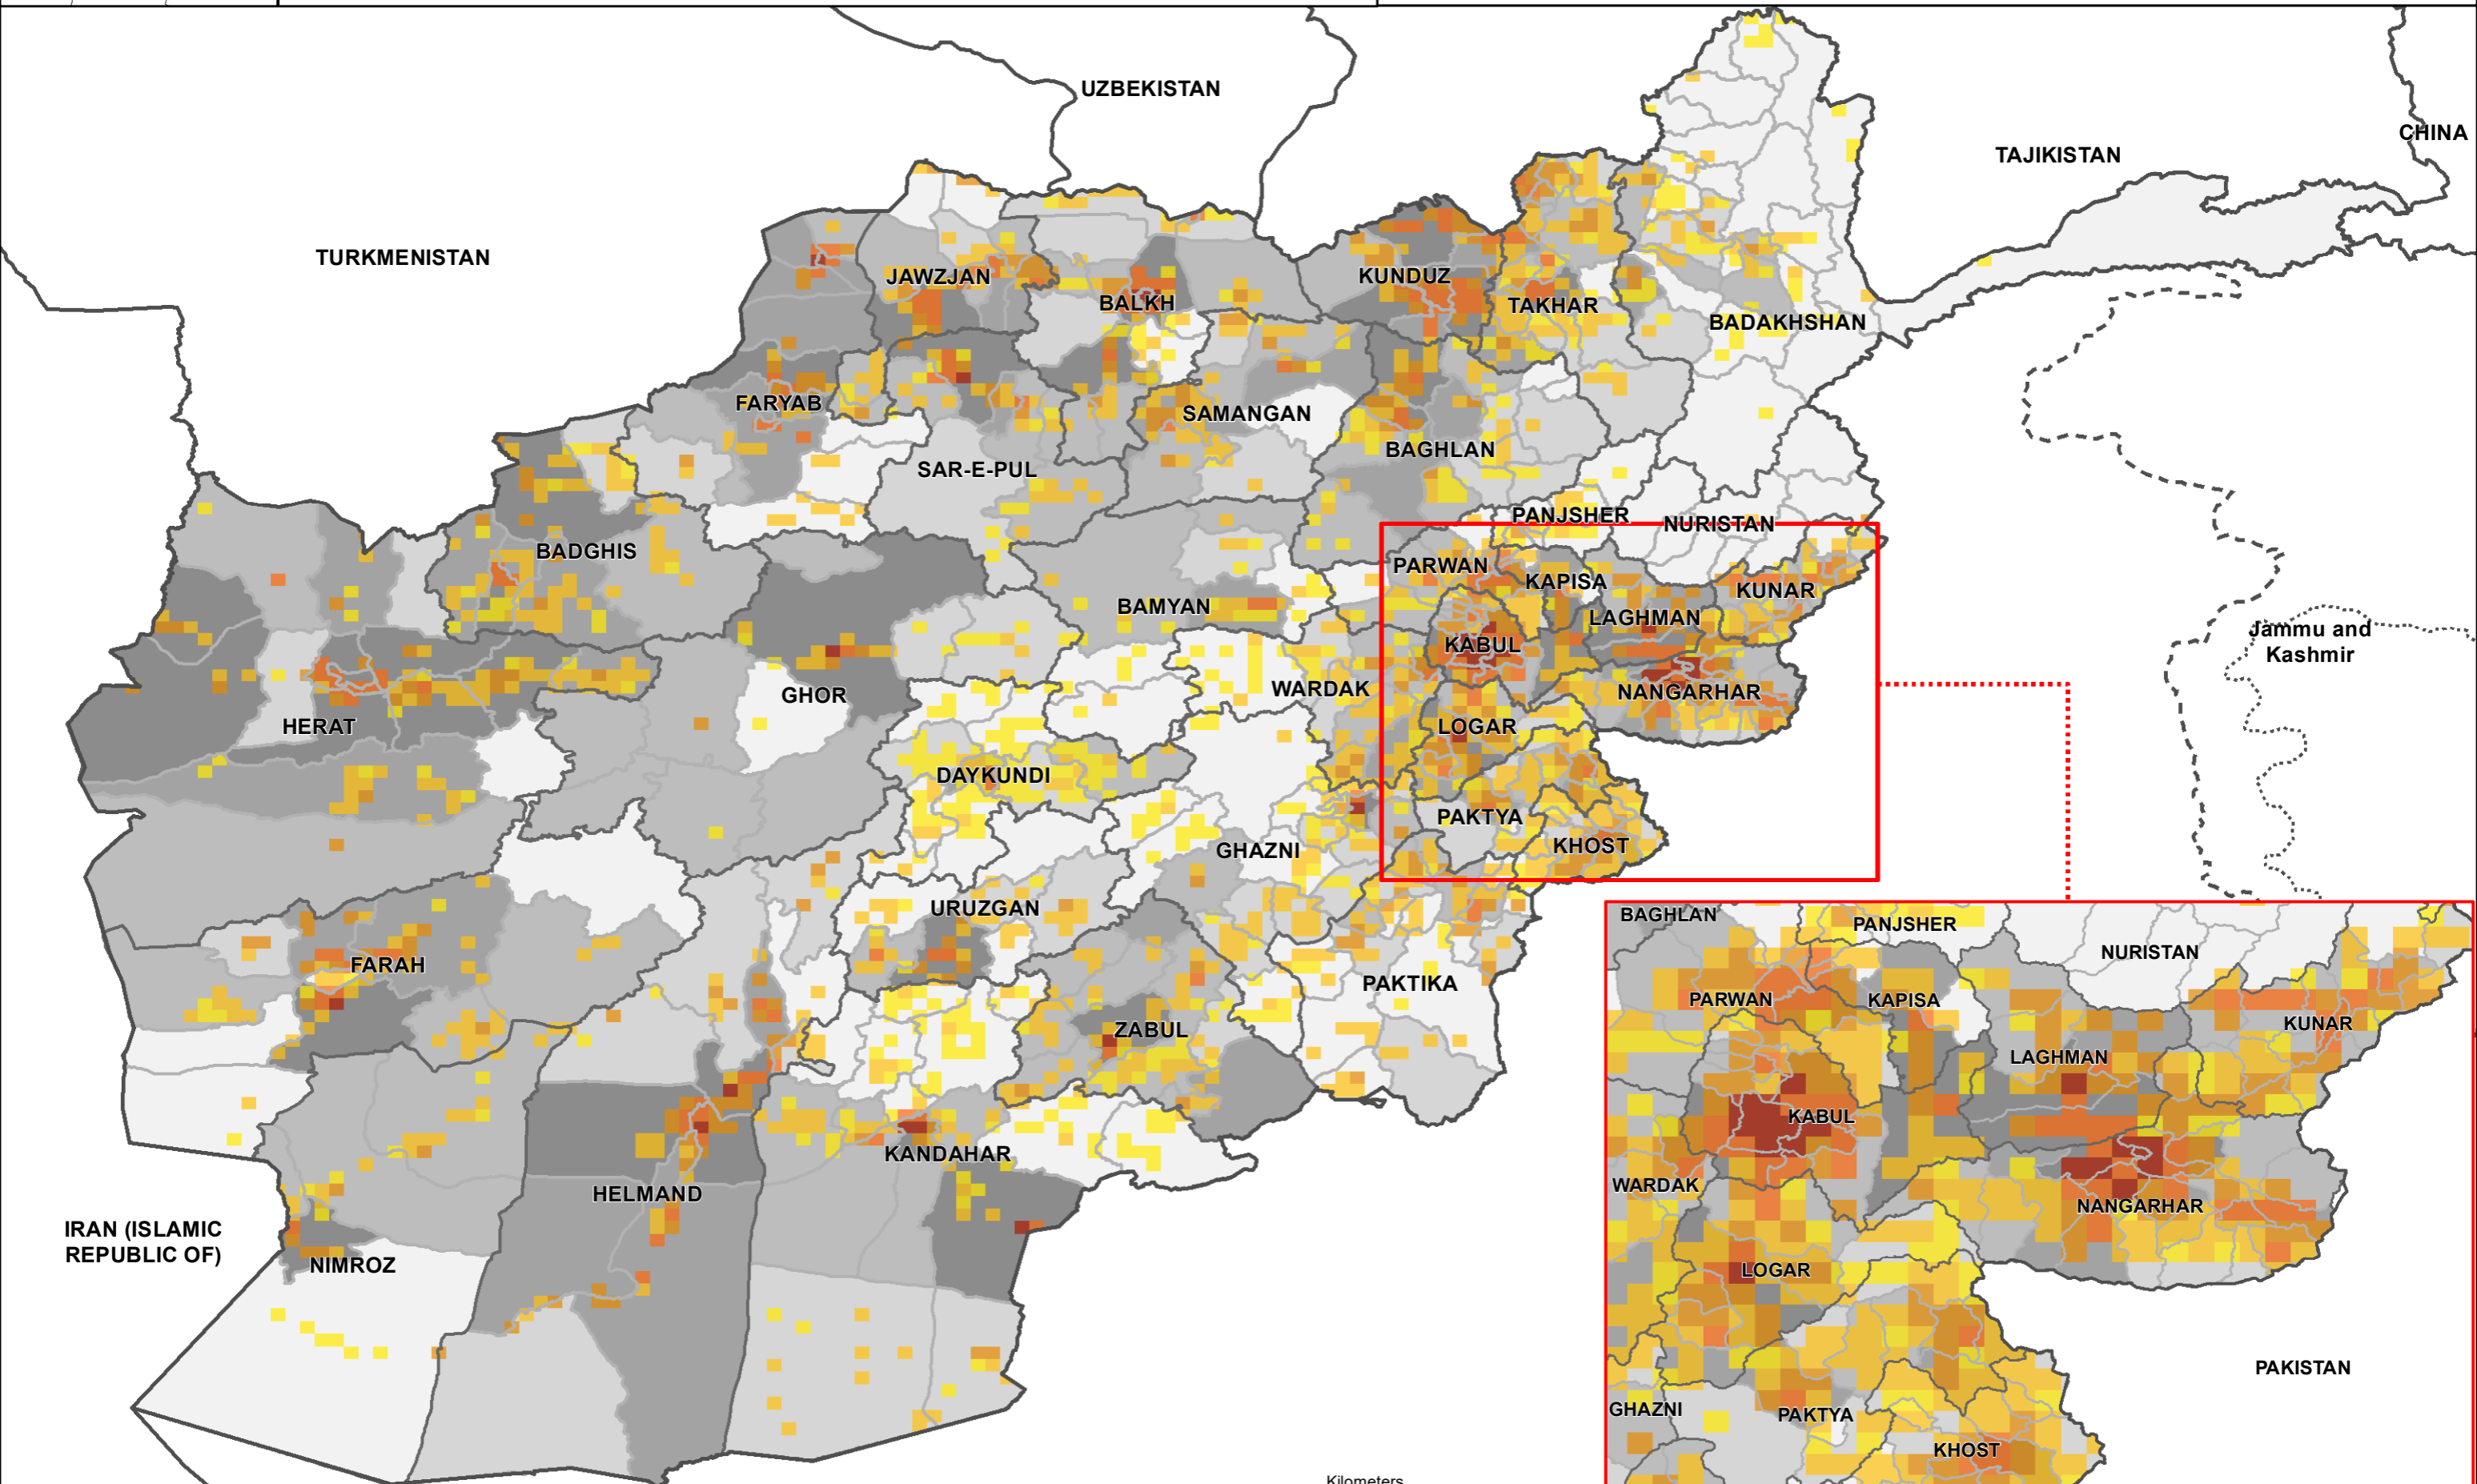

Arrival IDPs & Returned Migrants from Abroad per District

Country Province District

Income from Production & Business (Individuals)

Each Grid Covers 10 Square KM

DTM AFGHANISTAN

Community-Based Needs Assessment (CBNA) Round 14 | Overview | Arrival IDPs & Returned Migrants from Abroad | Income from Production & Business | December 2021

1 cm = 42 km www.displacement.iom.int/afghanistan | email: dtmafghanistan@iom.int

Data Source: IOM, AGCHO, AIMS, CSO, OSM This map is for illustration purposes only. Names & boundaries on this map do not imply official endorsement or acceptance by IOM. Dotted line represents approximately the Line of Control in Jammu & Kashmir agreed upon by India and Pakistan. The final status of Jammu & Kashmir has not yet been agreed upon by the parties.