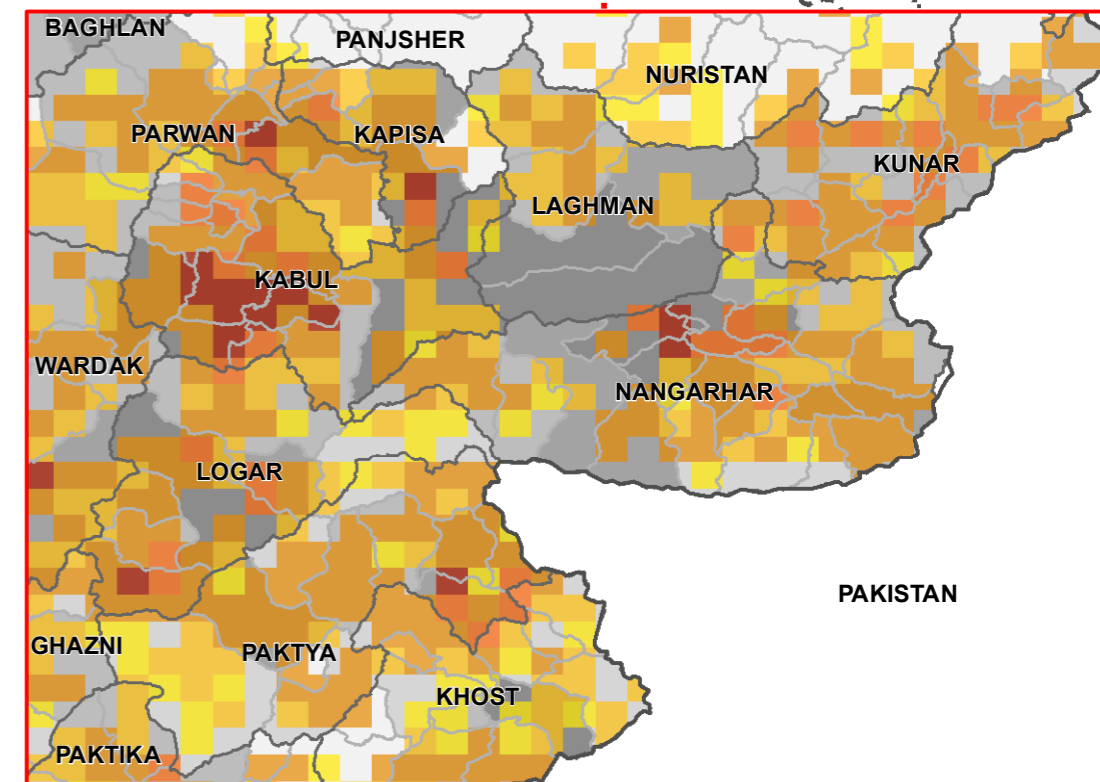

Arrival IDPs & Returned Migrants from Abroad per District

Country Province District

No Phone & No Mobile Network (Individuals)

Each Grid Covers 10 Square KM

DTM AFGHANISTAN

Community-Based Needs Assessment (CBNA) Round 14 | Overview | Arrival IDPs & Returned Migrants from Abroad | No Phone & No Mobile Network | December 2021

1 cm = 42 km www.displacement.iom.int/afghanistan | email: dtmafghanistan@iom.int

Data Source: IOM, AGCHO, AIMS, CSO, OSM This map is for illustration purposes only. Names & boundaries on this map do not imply official endorsement or acceptance by IOM. Dotted line represents approximately the Line of Control in Jammu & Kashmir agreed upon by India and Pakistan. The final status of Jammu & Kashmir has not yet been agreed upon by the parties.