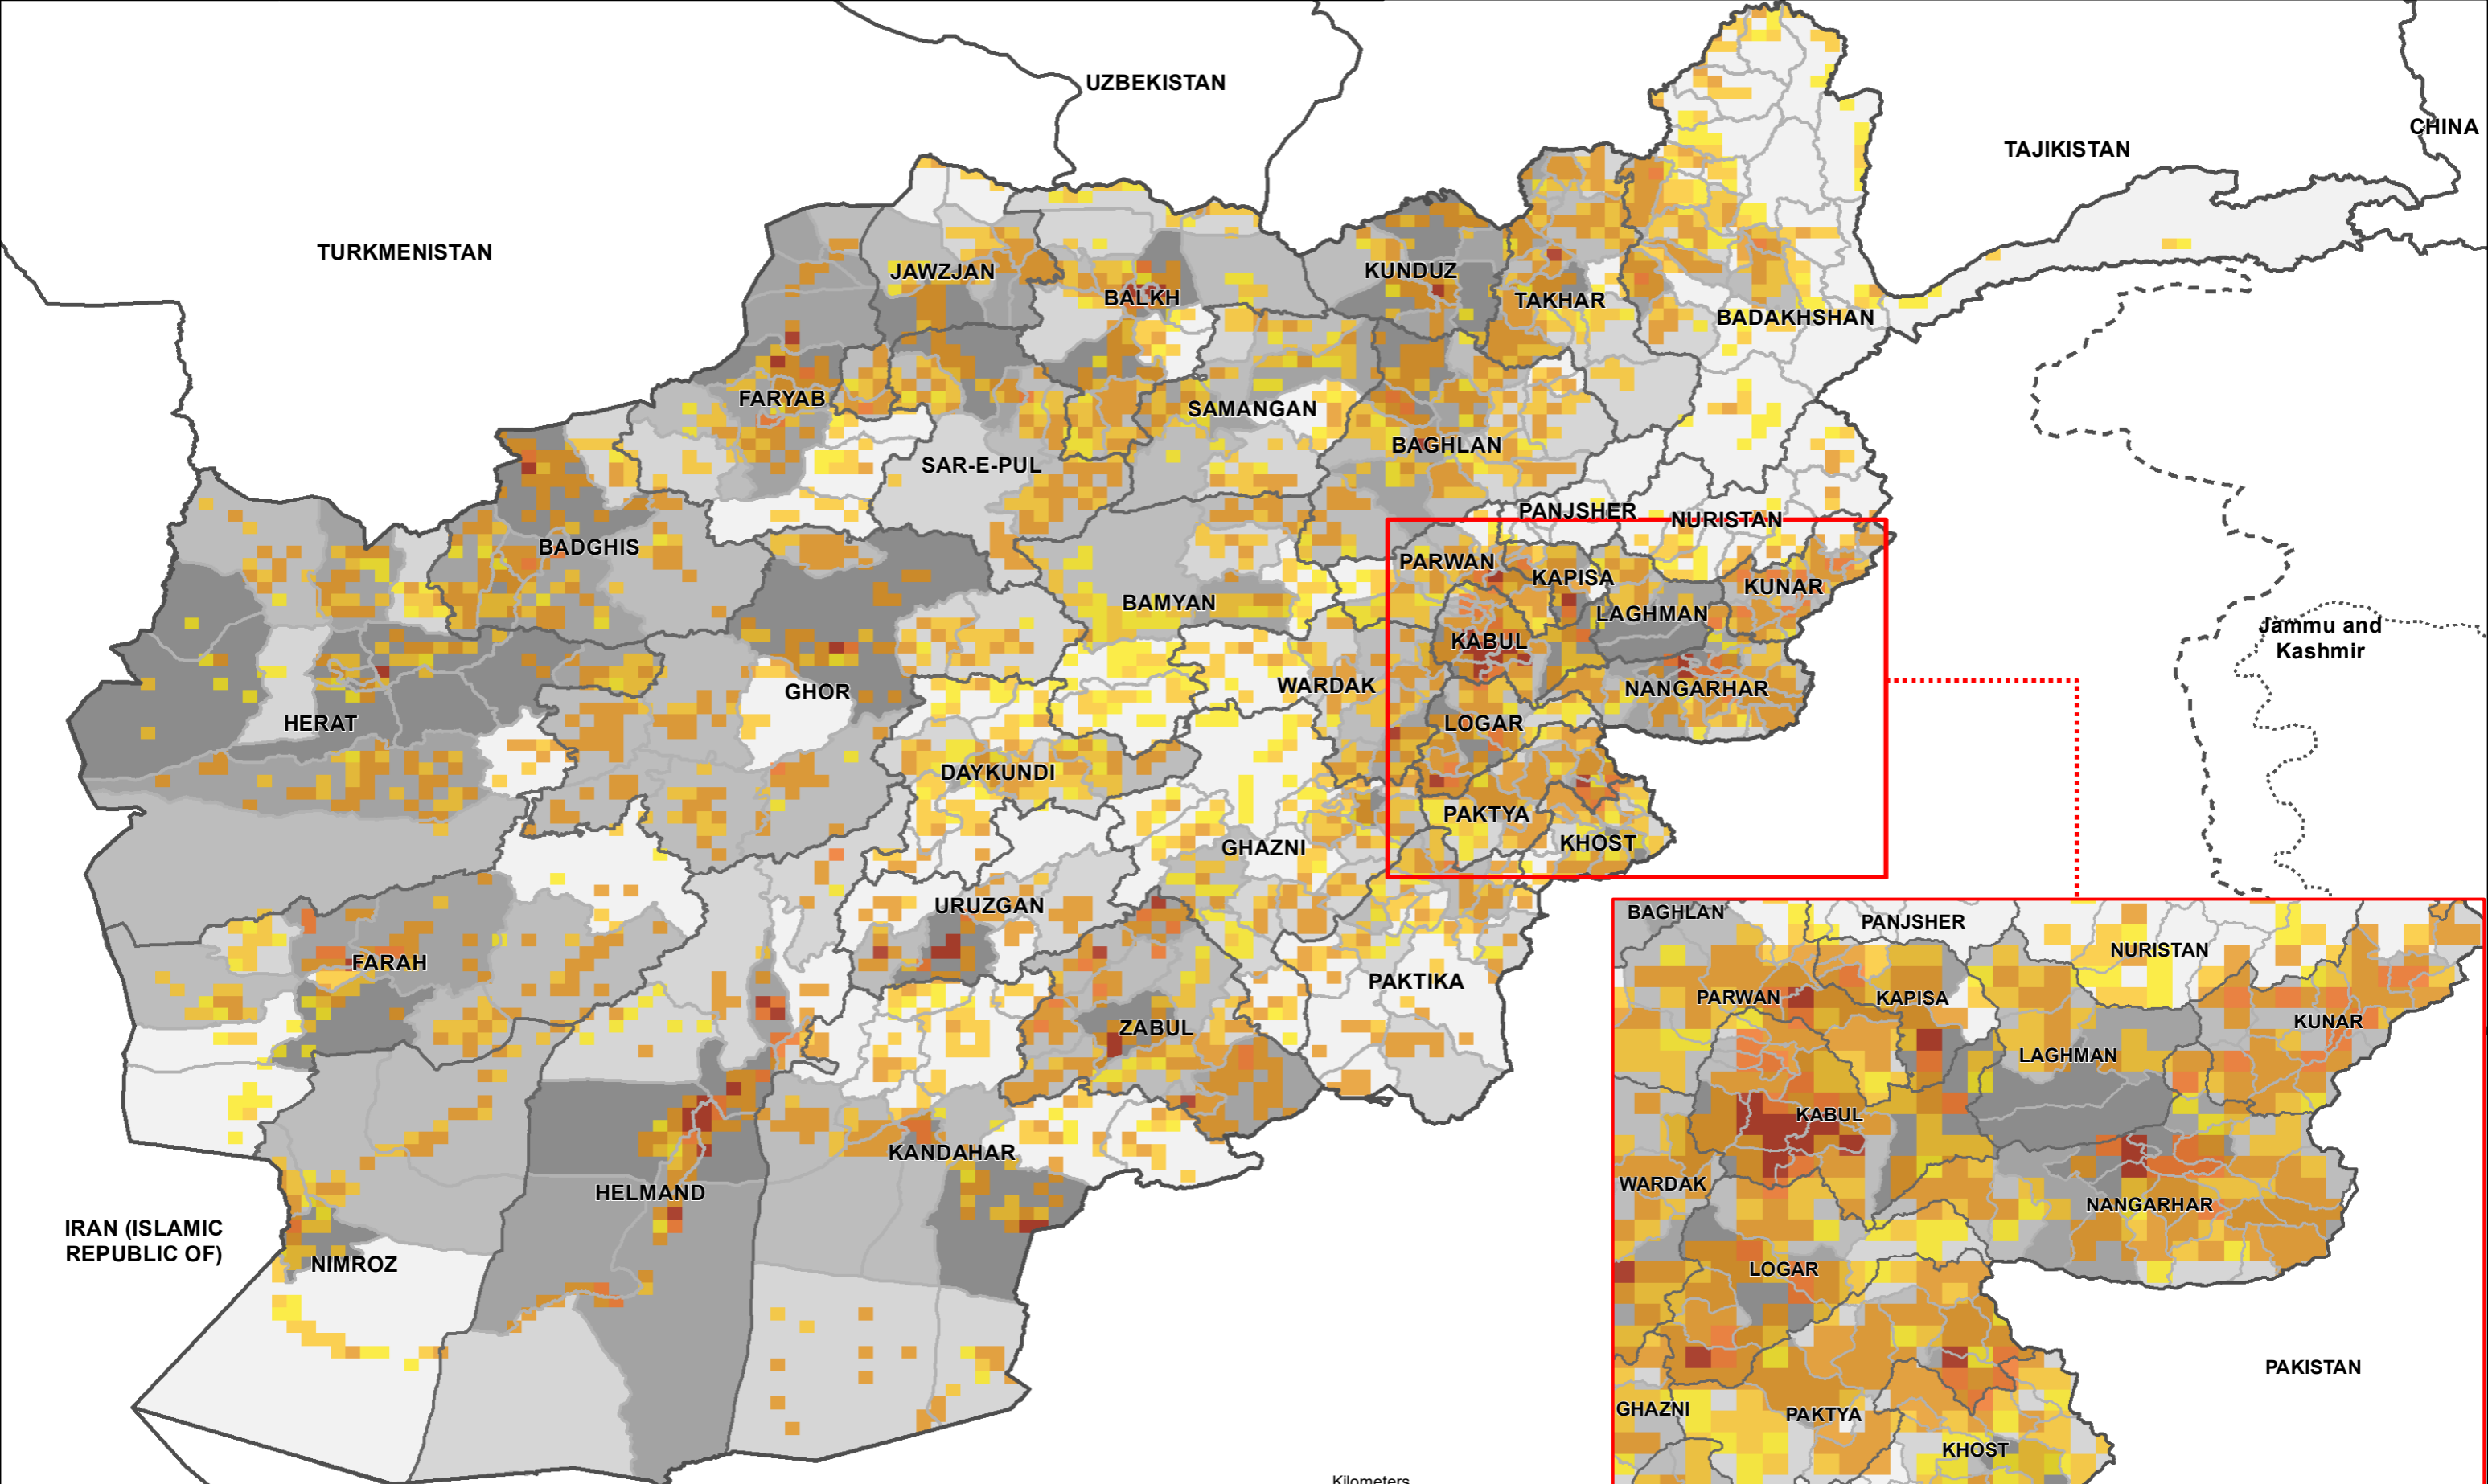

Arrival IDPs & Returned Migrants from Abroad per District

Country Province District

No Phone & No Mobile Network (Individuals)

Each Grid Covers 10 Square KM

DTM AFGHANISTAN

Community-Based Needs Assessment (CBNA) Round 14 | Overview | Arrival IDPs & Returned Migrants from Abroad | No Phone & No Mobile Network | December 2021

1 cm = 42 km www.displacement.iom.int/afghanistan | email: dtmafghanistan@iom.int

Data Source: IOM, AGCHO, AIMS, CSO, OSM This map is for illustration purposes only. Names & boundaries on this map do not imply official endorsement or acceptance by IOM. Dotted line represents approximately the Line of Control in Jammu & Kashmir agreed upon by India and Pakistan. The final status of Jammu & Kashmir has not yet been agreed upon by the parties.