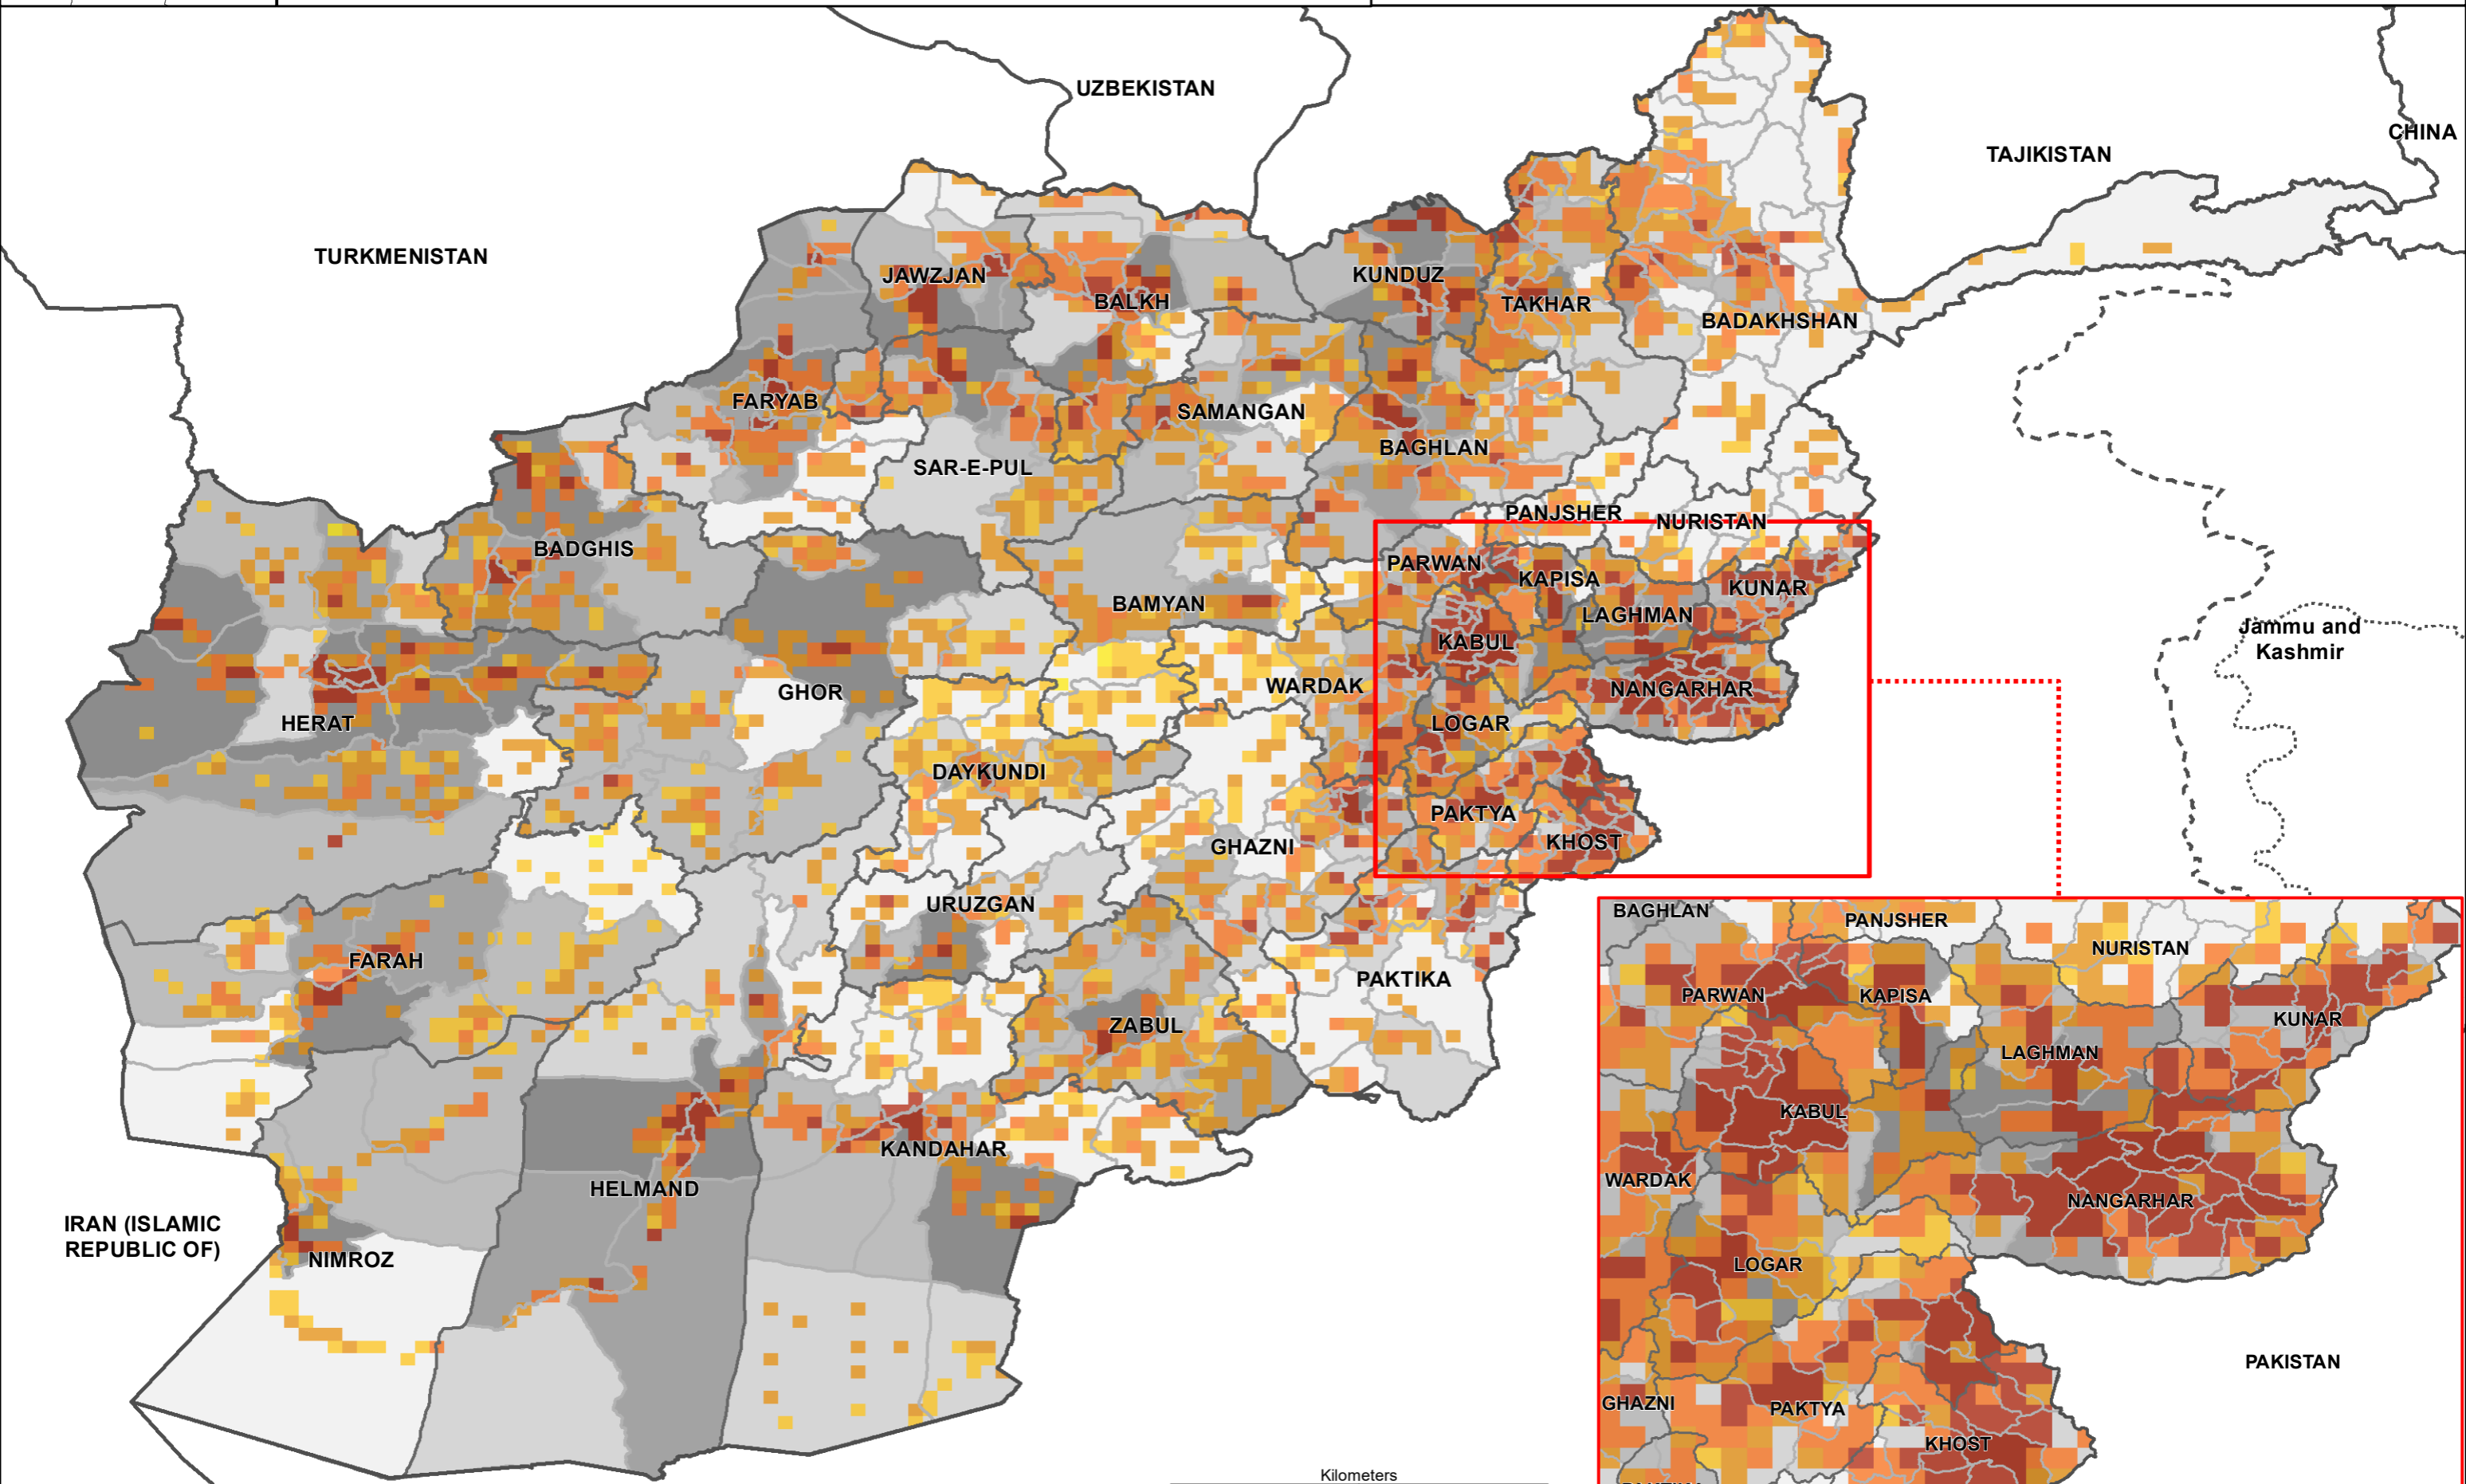

Arrival IDPs & Returned Migrants from Abroad per District

Country Province District

Number of Unemployed Adults (Individuals)

Each Grid Covers 10 Square KM

DTM AFGHANISTAN

Community-Based Needs Assessment (CBNA) Round 14 | Overview | Arrival IDPs & Returned Migrants from Abroad | Number of Unemployed Adults (18+) | December 2021

1 cm = 42 km www.displacement.iom.int/afghanistan | email: dtmafghanistan@iom.int

Data Source: IOM, AGCHO, AIMS, CSO, OSM This map is for illustration purposes only. Names & boundaries on this map do not imply official endorsement or acceptance by IOM. Dotted line represents approximately the Line of Control in Jammu & Kashmir agreed upon by India and Pakistan. The final status of Jammu & Kashmir has not yet been agreed upon by the parties.