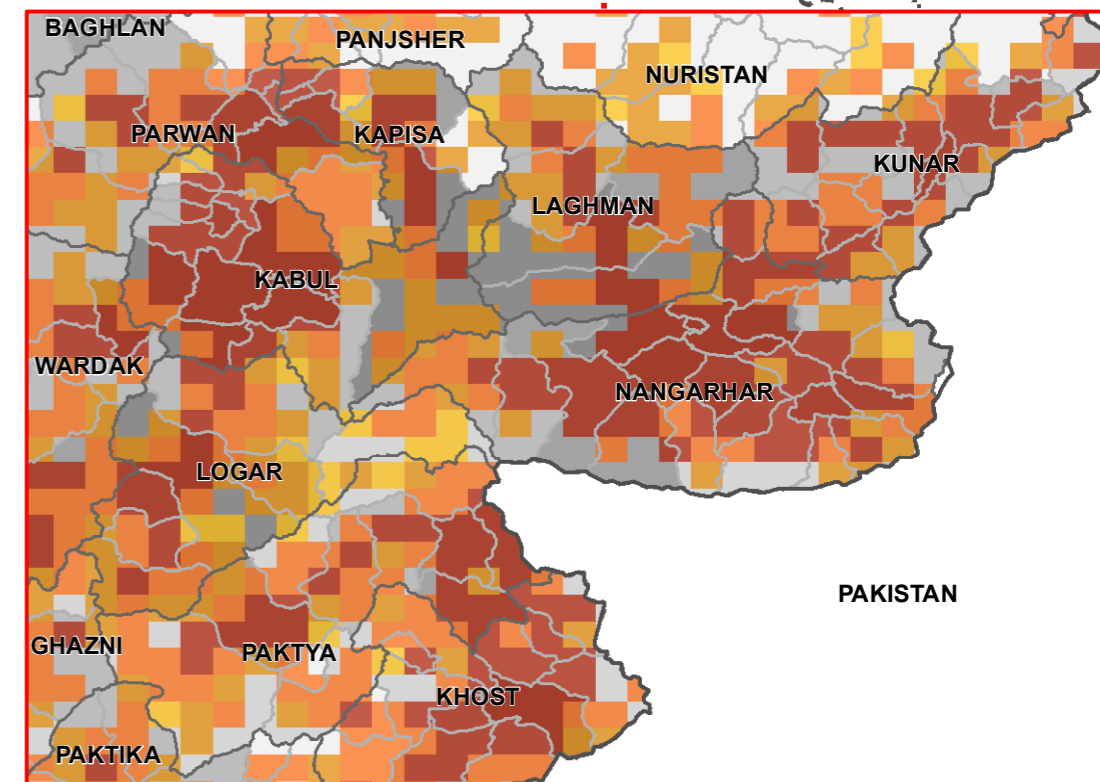

Arrival IDPs & Returned Migrants from Abroad per District

Country Province District

Number of Unemployed Adults (Individuals)

Each Grid Covers 10 Square KM

DTM AFGHANISTAN

Community-Based Needs Assessment (CBNA) Round 14 | Overview | Arrival IDPs & Returned Migrants from Abroad | Number of Unemployed Adults (18+) | December 2021

1 cm = 42 km www.displacement.iom.int/afghanistan | email: dtmafghanistan@iom.int

Data Source: IOM, AGCHO, AIMS, CSO, OSM This map is for illustration purposes only. Names & boundaries on this map do not imply official endorsement or acceptance by IOM. Dotted line represents approximately the Line of Control in Jammu & Kashmir agreed upon by India and Pakistan. The final status of Jammu & Kashmir has not yet been agreed upon by the parties.