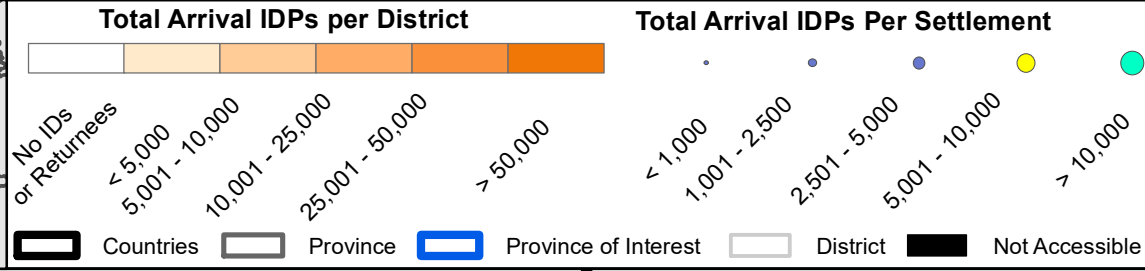

Co-funded by the European Union

DTM AFGHANISTAN

Baseline Mobility Assessment | District Level

| Arrival IDPs | June 2019

Province: Herat

1 cm = 14 km 1:1,429,000

0 15 30 60
Kilometer

Co-funded by the European Union