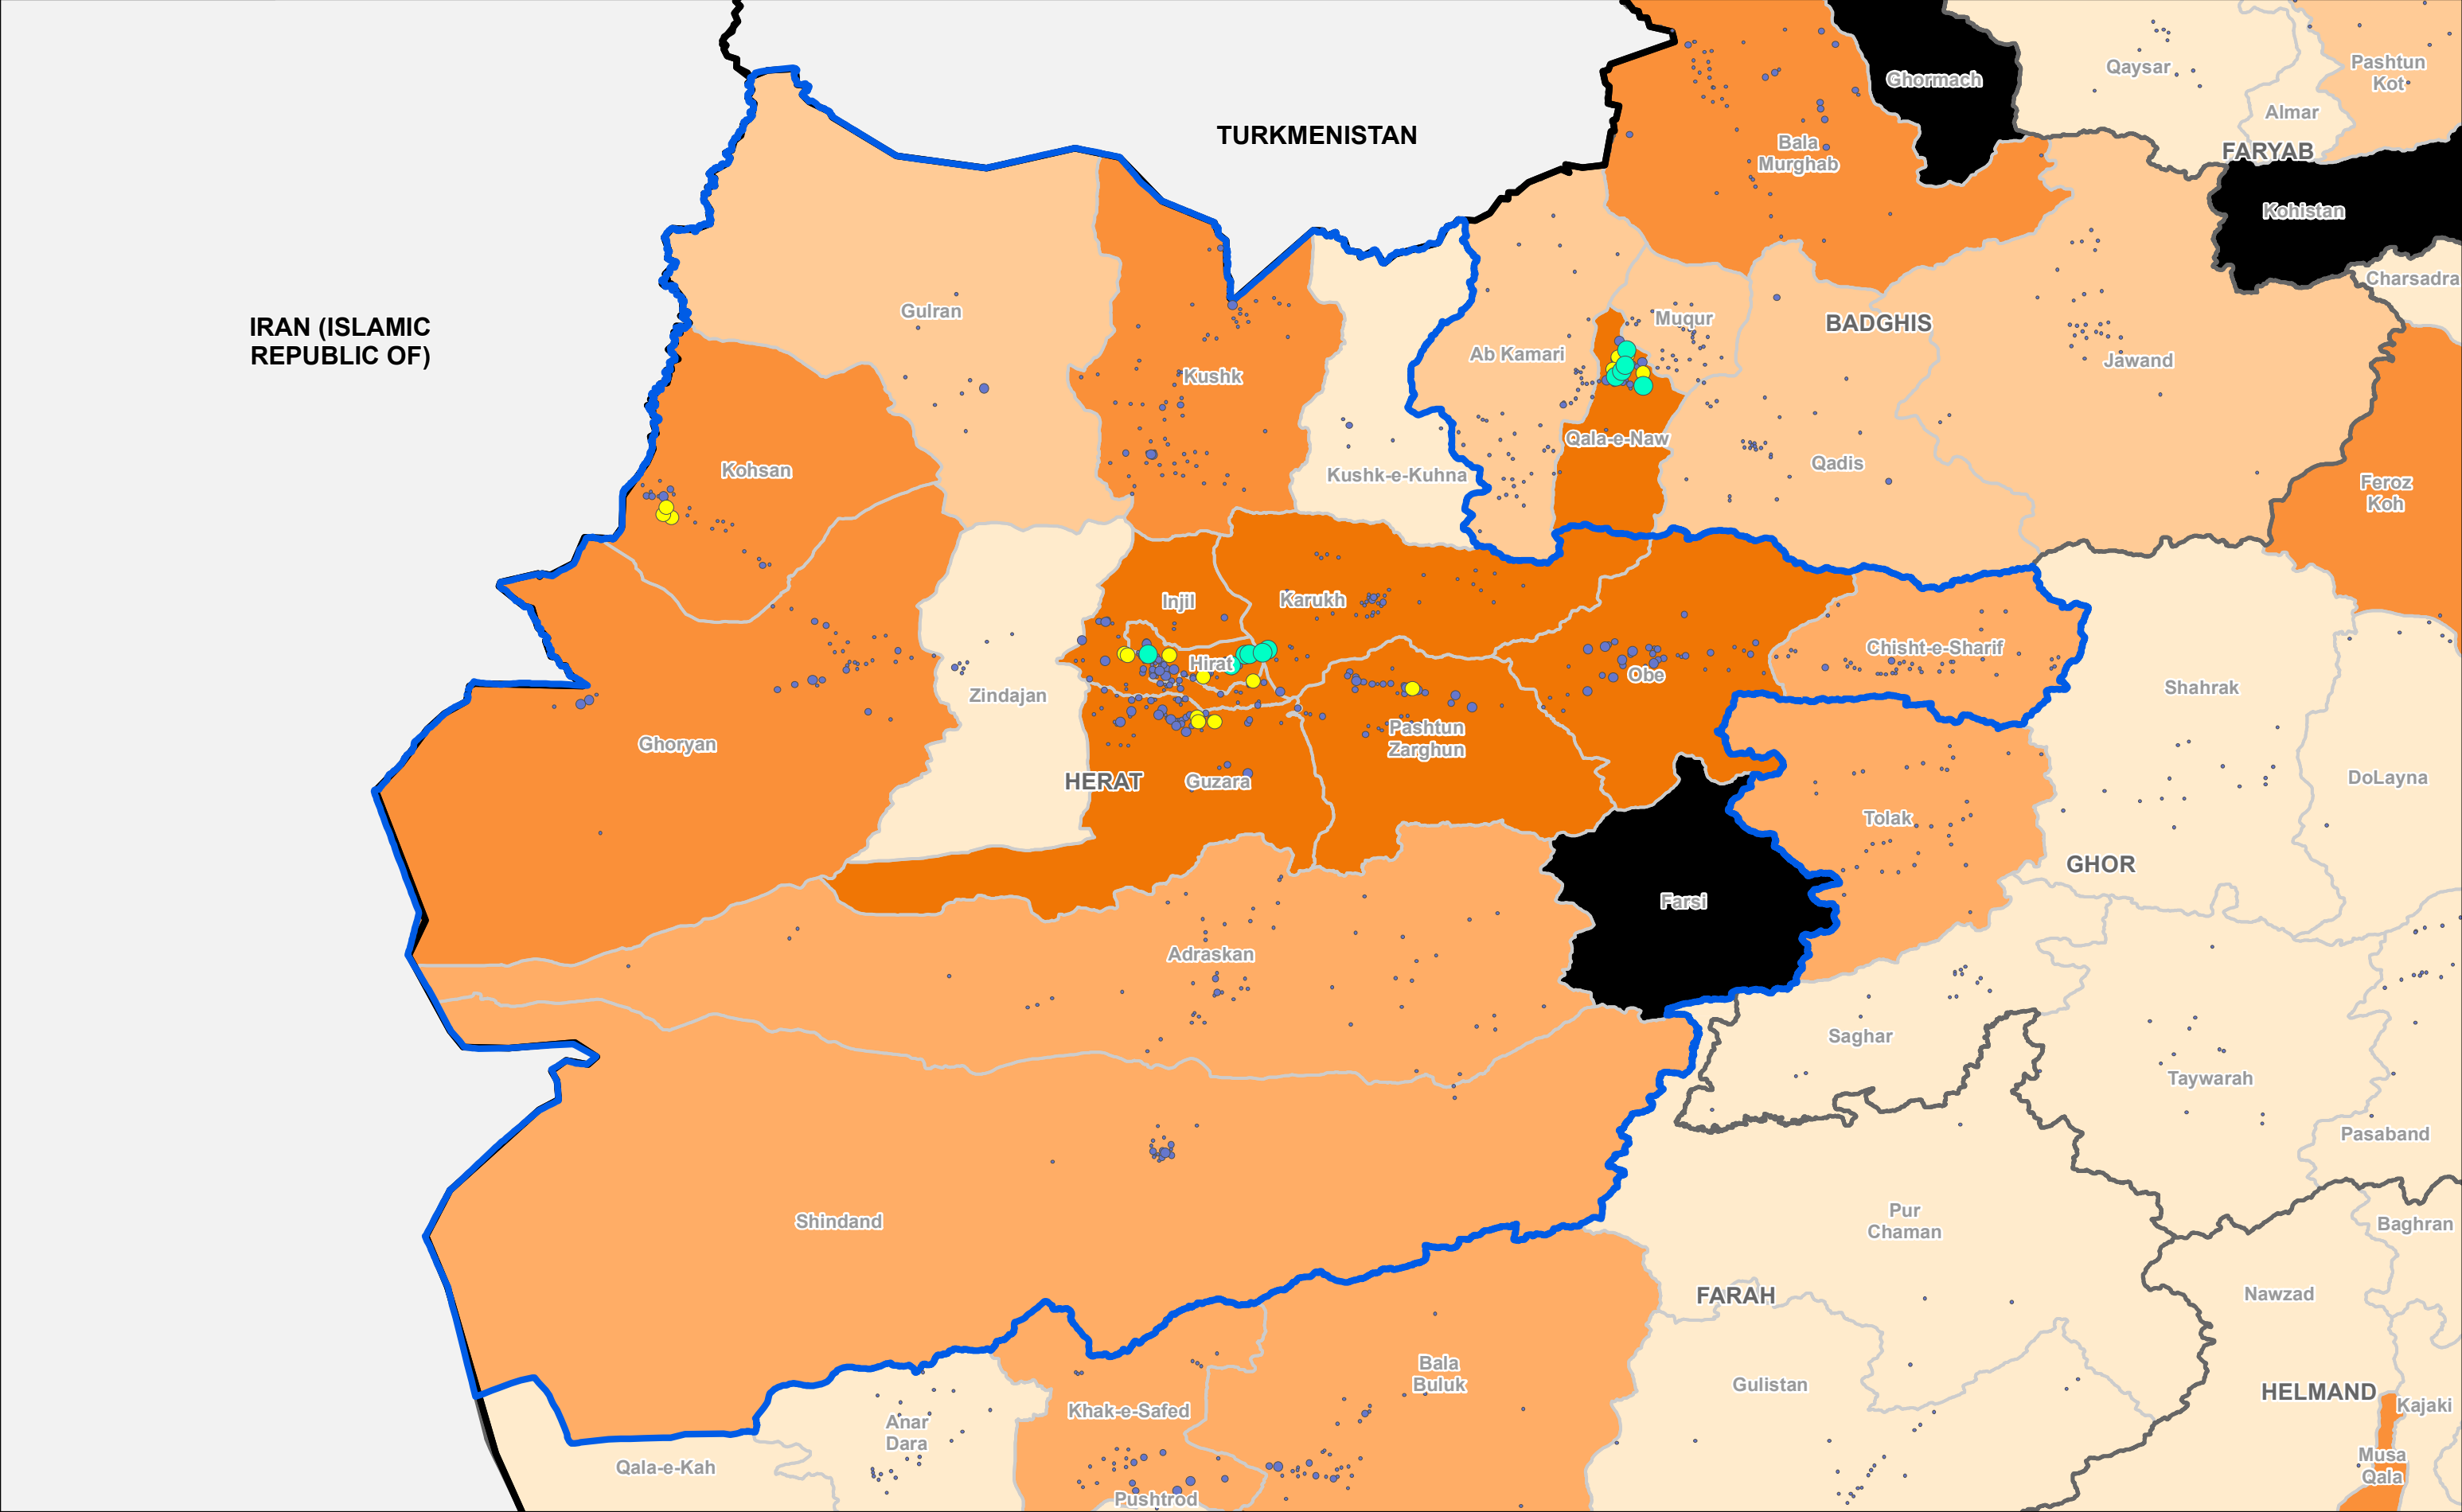

Countries
 Province
 Province of Interest
 District
 Not Accessible

DTM AFGHANISTAN
 Baseline Mobility Assessment | District Level
 | Total Inflow (Returnees+IDPs) | June 2019
 Province: Herat

Source Data : IOM, AGCHO, AIMS, CSO, OSM | Date production: 09 Oct 2019
 Disclaimer : This map is for illustration purposes only. Names and boundaries on this map do not imply official endorsement or acceptance by IOM.
<https://afghanistan.iom.int/> - email : iomkabuldtmallusers@iom.int

Co-funded by the European Union

DTM AFGHANISTAN

Baseline Mobility Assessment | District Level

| Arrival IDPs | June 2019

Province: Herat

1 cm = 14 km 1:1,429,000

0 15 30 60
Kilometer

Co-funded by the European Union

DTM AFGHANISTAN
Baseline Mobility Assessment | District Level
| Fled IDPs | June 2019

Province: Herat

1 cm = 14 km 1:1,429,000

0 15 30 60
Kilometer

Co-funded by the European Union

IOM • OIM

Source Data : IOM, AGCHO, AIMS, CSO, OSM | Date production: 09 Oct 2019
 Disclaimer : This map is for illustration purposes only. Names and boundaries on this map do not imply official endorsement or acceptance by IOM.
<https://afghanistan.iom.int/> - email : iomkabuldtmailusers@iom.int

Countries
 Province
 Province of Interest
 District
 Not Accessible

DTM AFGHANISTAN
Baseline Mobility Assessment | District Level
| Returned IDPs | June 2019

Province: Herat

1 cm = 14 km 1:1,429,000

Co-funded by the European Union