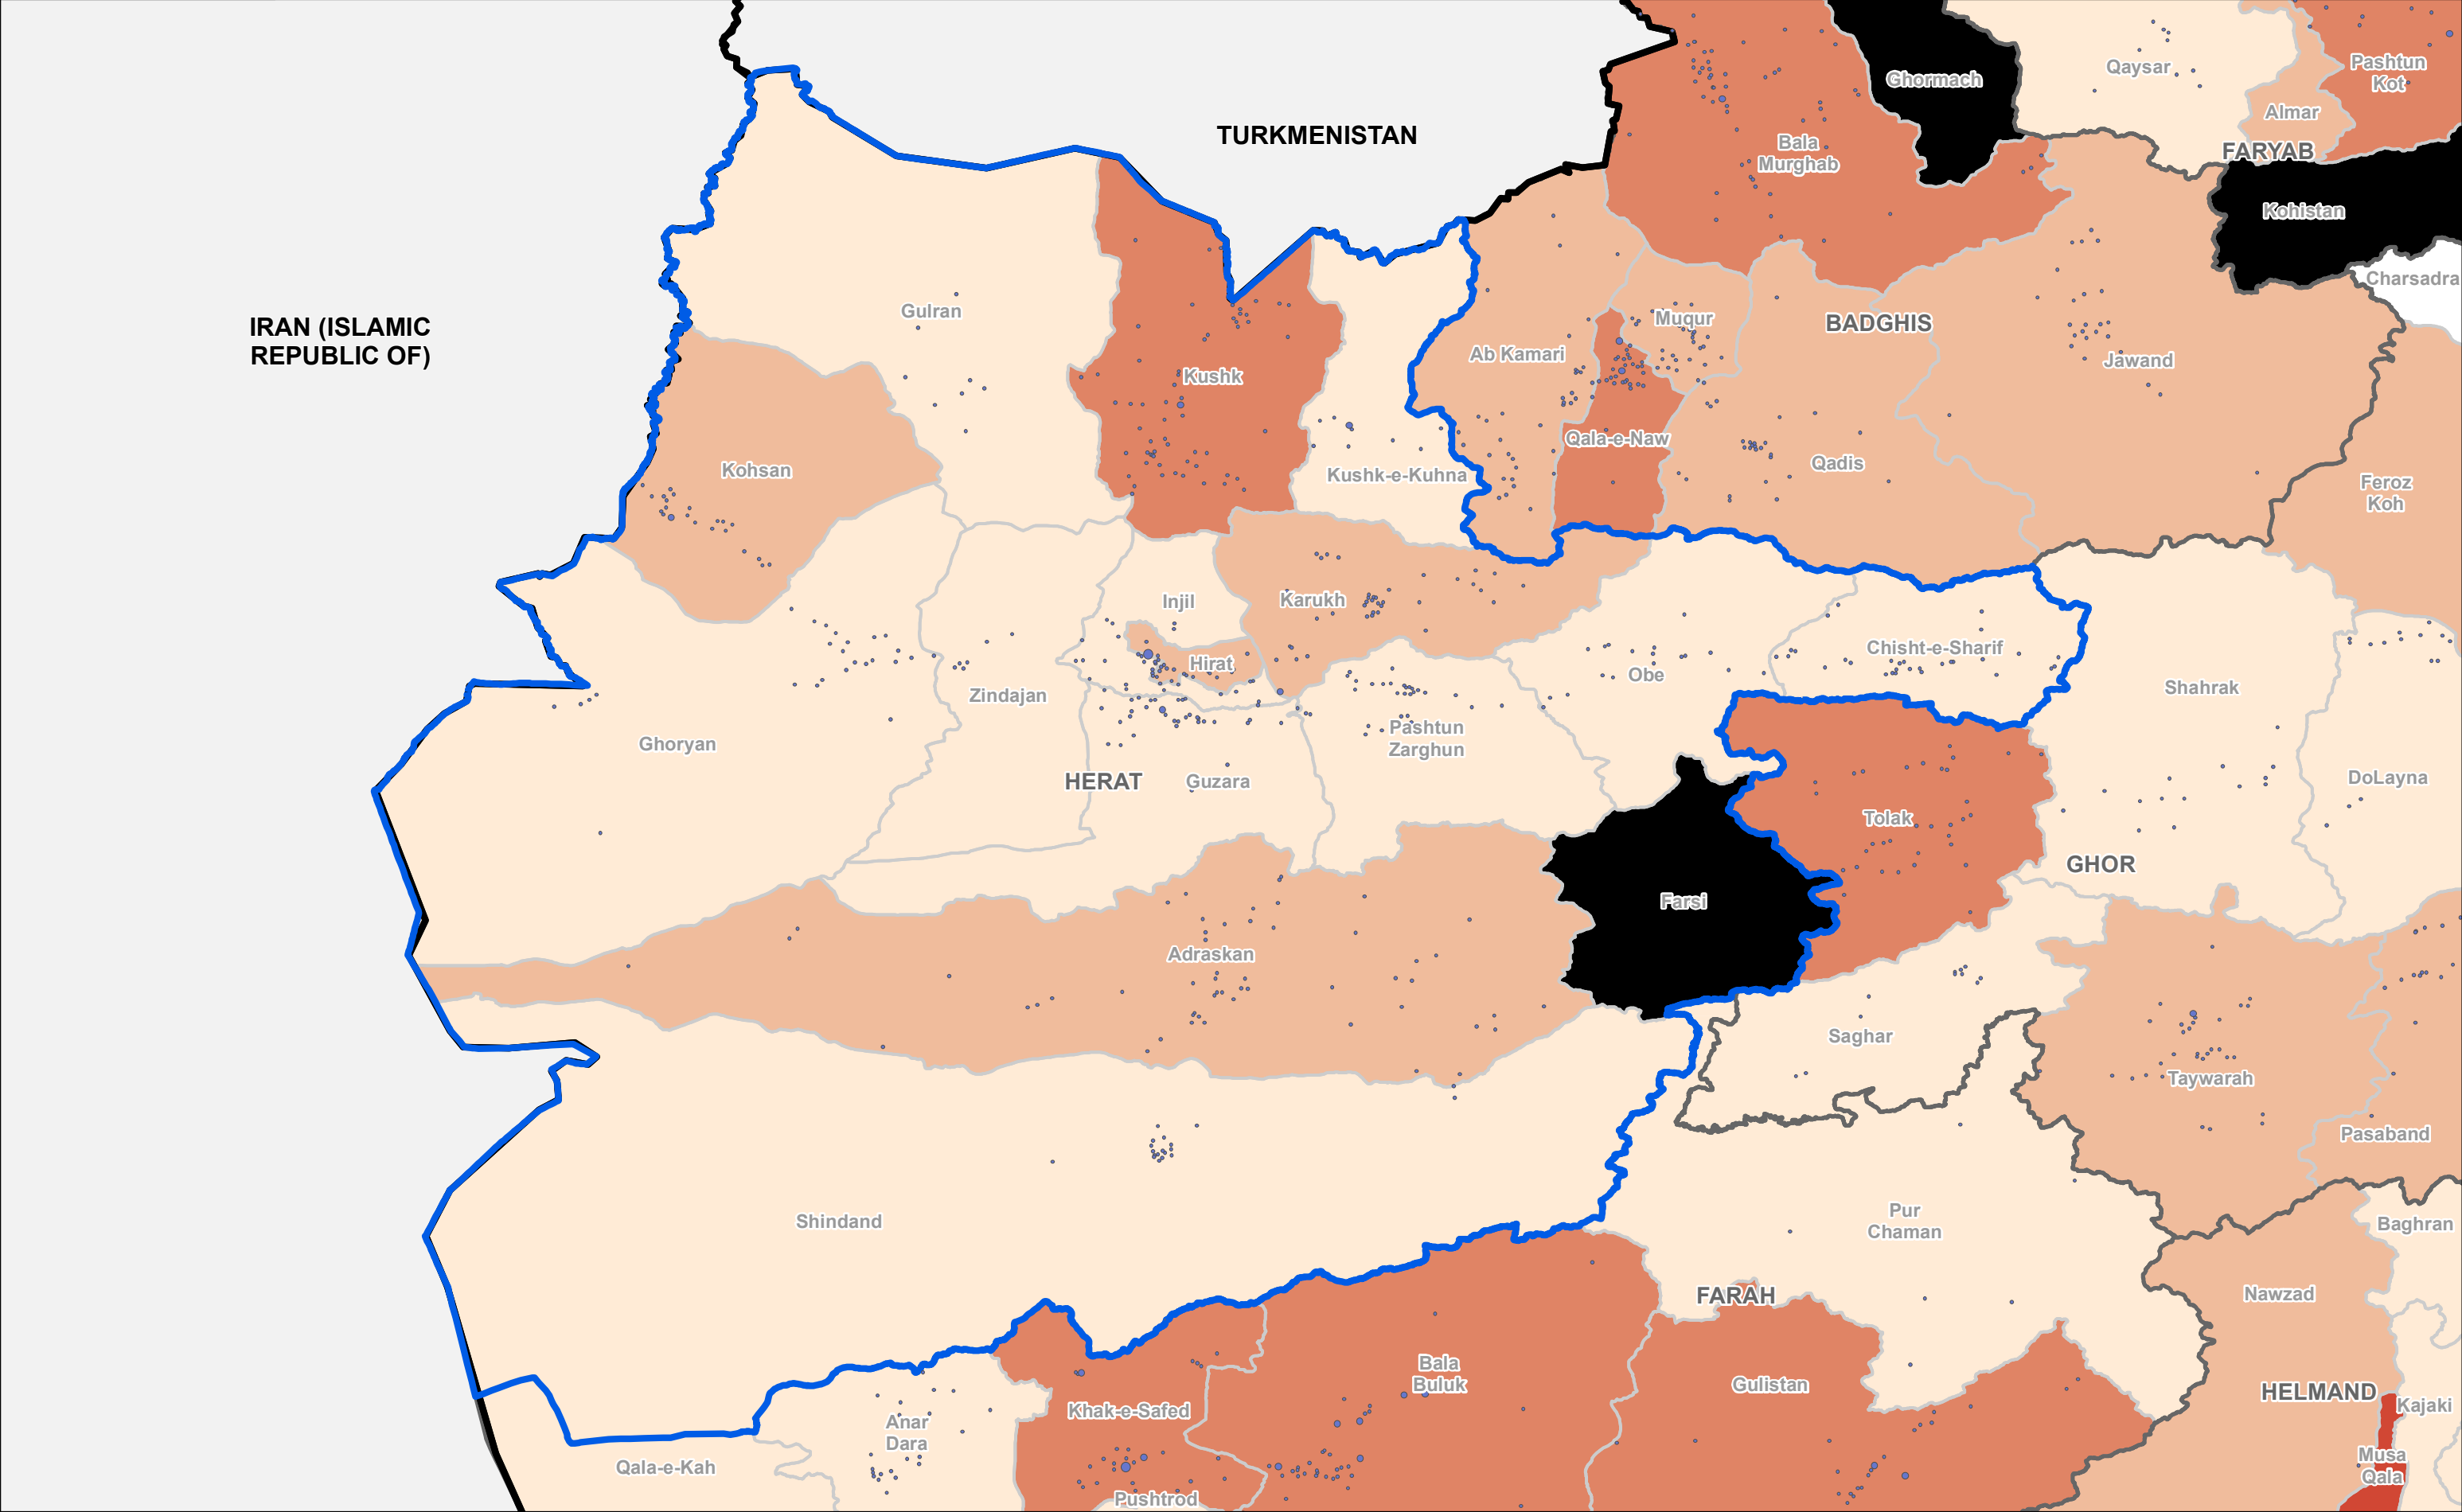

Countries
 Province
 Province of Interest
 District
 Not Accessible

DTM AFGHANISTAN
 Baseline Mobility Assessment | District Level
 | Total Inflow (Returnees+IDPs) | June 2019
 Province: Herat

Source Data : IOM, AGCHO, AIMS, CSO, OSM | Date production: 09 Oct 2019
 Disclaimer : This map is for illustration purposes only. Names and boundaries on this map do not imply official endorsement or acceptance by IOM.
<https://afghanistan.iom.int/> - email : iomkabuldtmallusers@iom.int

DTM AFGHANISTAN
Baseline Mobility Assessment | District Level
| Fled IDPs | June 2019

Province: Herat

1 cm = 14 km 1:1,429,000

0 15 30 60
Kilometer

Co-funded by the European Union

IOM • OIM

Source Data : IOM, AGCHO, AIMS, CSO, OSM | Date production: 09 Oct 2019
 Disclaimer : This map is for illustration purposes only. Names and boundaries on this map do not imply official endorsement or acceptance by IOM.
<https://afghanistan.iom.int/> - email : iomkabuldtmailusers@iom.int

Countries
 Province
 Province of Interest
 District
 Not Accessible

DTM AFGHANISTAN
Baseline Mobility Assessment | District Level
| Returned IDPs | June 2019

Province: Herat

1 cm = 14 km 1:1,429,000

Co-funded by the European Union

DTM AFGHANISTAN
Baseline Mobility Assessment | District Level
| Out-Migrants | June 2019

Province: Herat

1 cm = 14 km 1:1,429,000

IOM • OIM

Co-funded by the **European Union**

Source Data : IOM, AGCHO, AIMS, CSO, OSM | Date production: 09 Oct 2019
 Disclaimer : This map is for illustration purposes only. Names and boundaries on this map do not imply official endorsement or acceptance by IOM.
<https://afghanistan.iom.int/> - email : iomkabuldtmallusers@iom.int