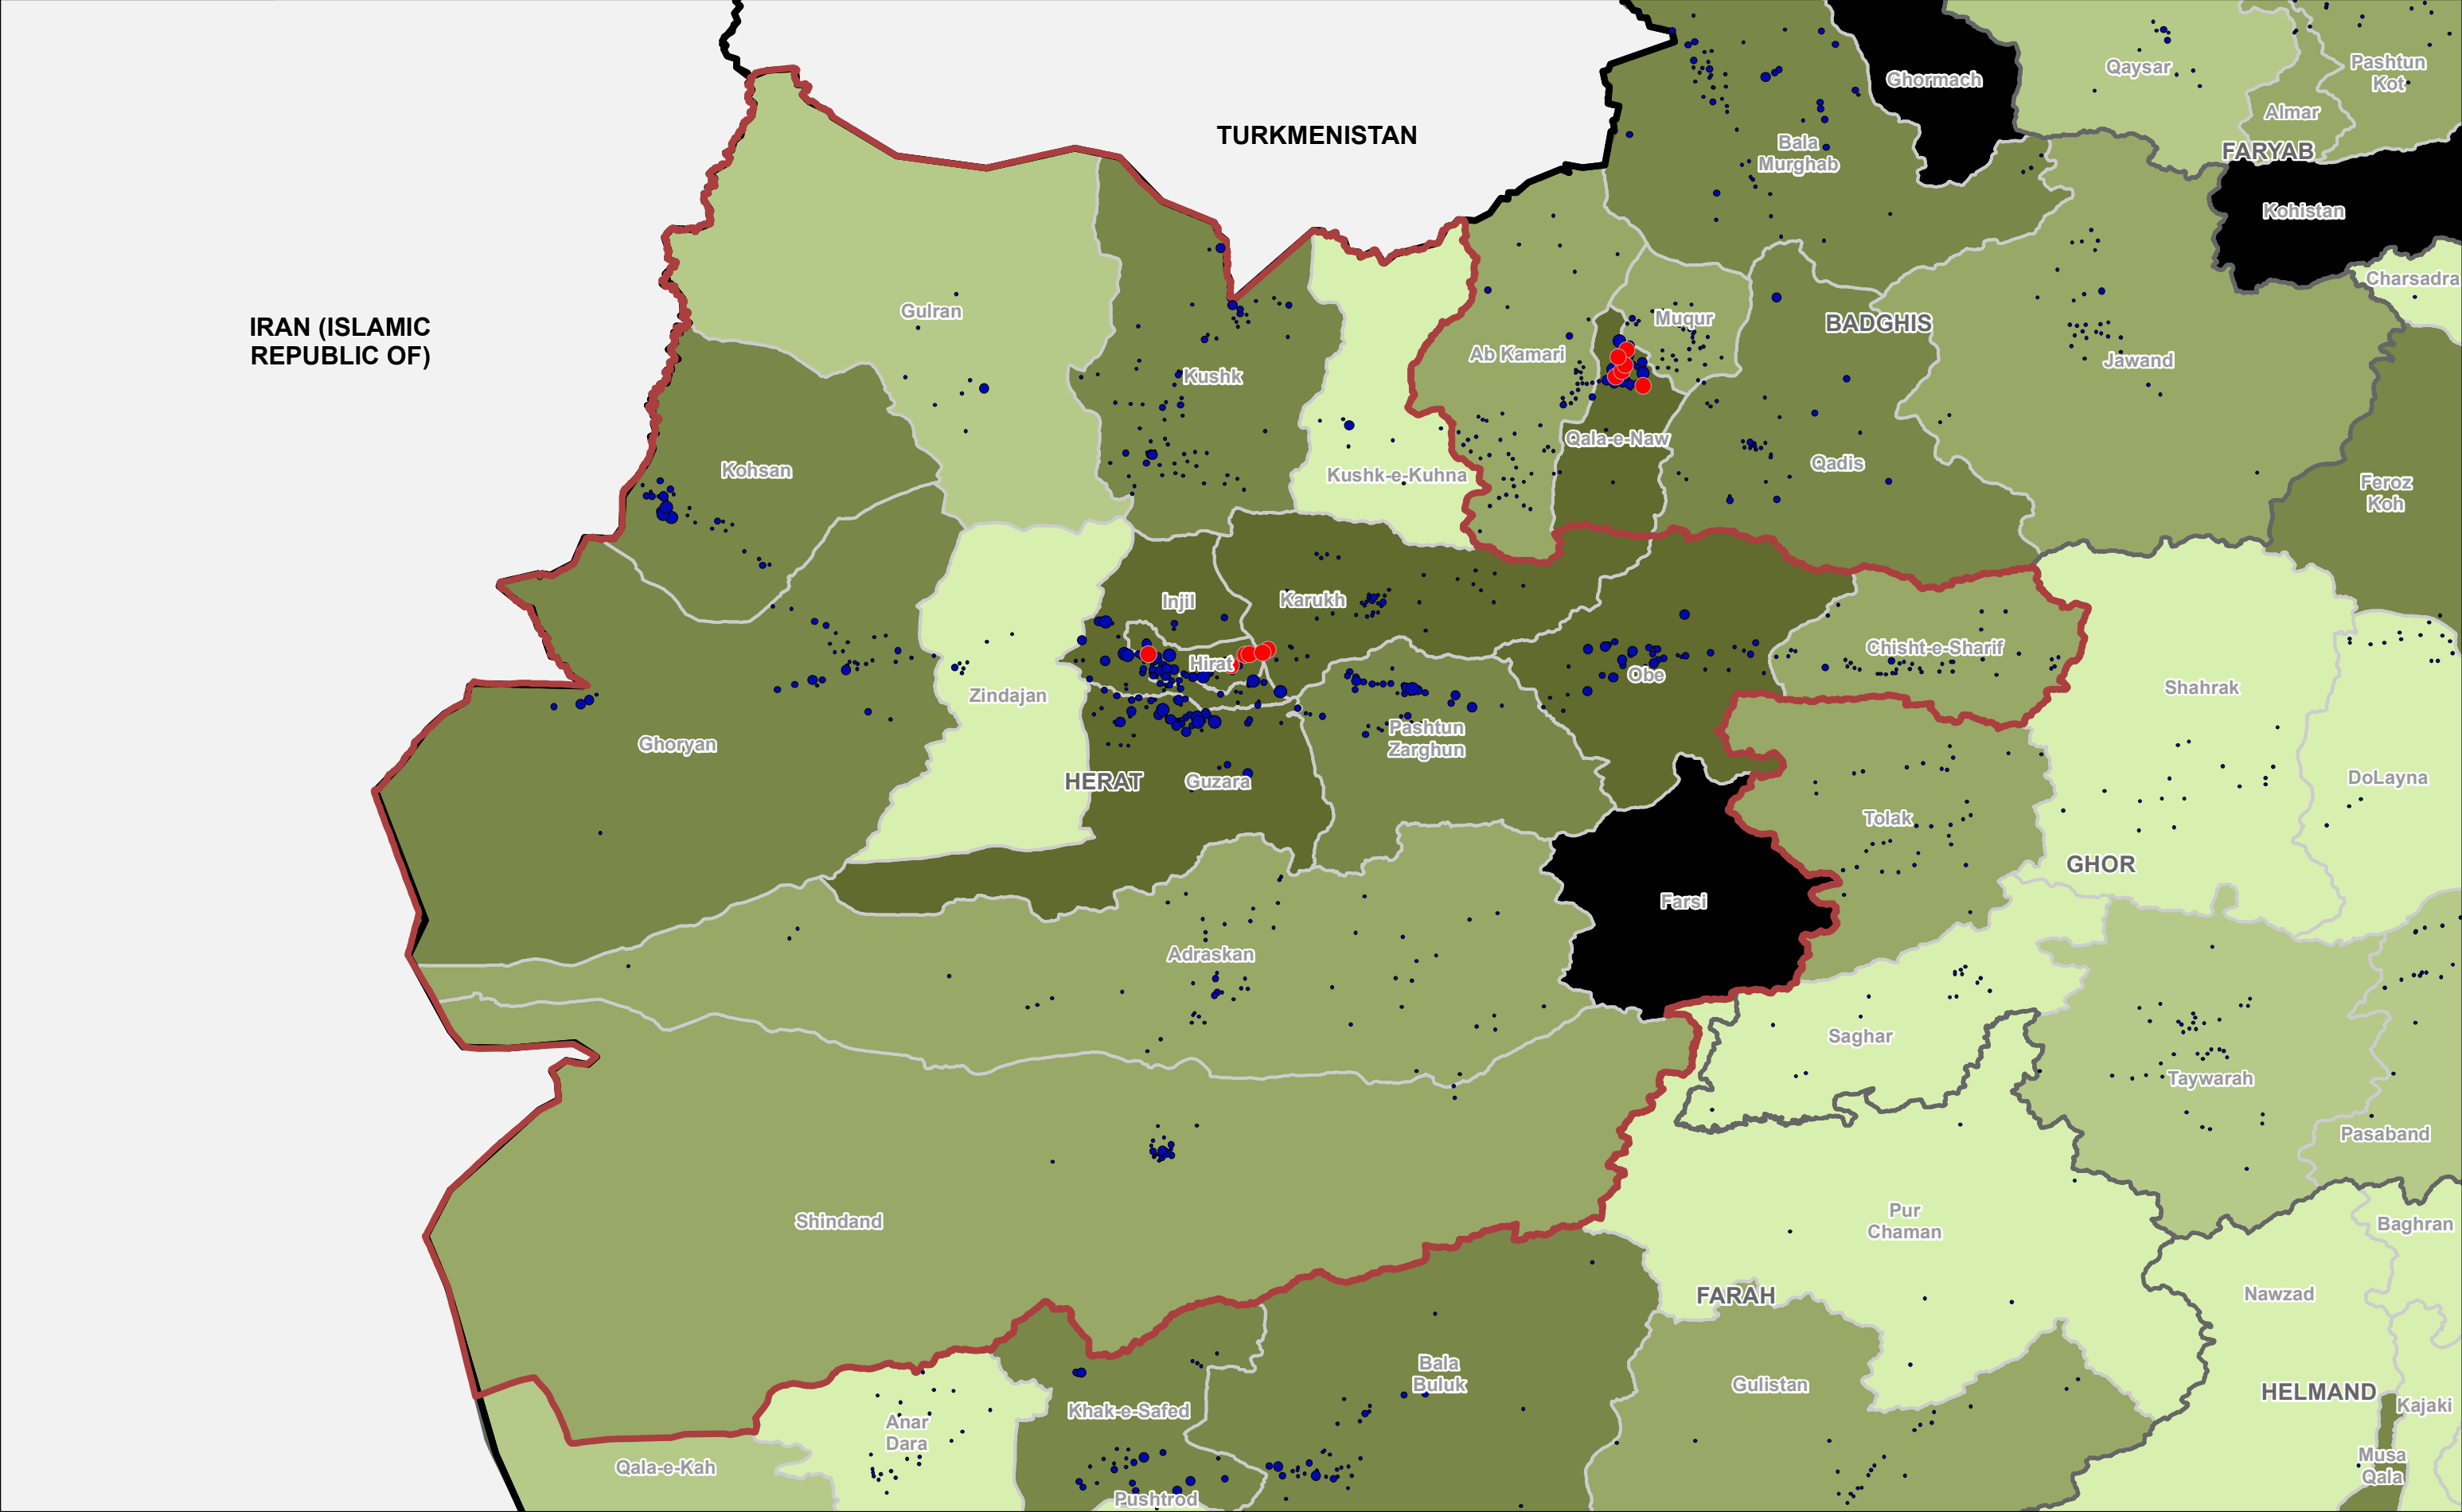

Countries
 Province
 Province of Interest
 District
 Not Accessible

DTM AFGHANISTAN
 Baseline Mobility Assessment | District Level
 | Total Inflow (Returnees+IDPs) | June 2019
 Province: Herat

Source Data : IOM, AGCHO, AIMS, CSO, OSM | Date production: 09 Oct 2019
 Disclaimer : This map is for illustration purposes only. Names and boundaries on this map do not imply official endorsement or acceptance by IOM.
<https://afghanistan.iom.int/> - email : iomkabuldtmallusers@iom.int

Co-funded by the European Union

DTM AFGHANISTAN

Baseline Mobility Assessment | District Level

| Arrival IDPs | June 2019

Province: Herat

1 cm = 14 km 1:1,429,000

0 15 30 60
Kilometer

Co-funded by the European Union

DTM AFGHANISTAN
Baseline Mobility Assessment | District Level
| Fled IDPs | June 2019

Province: Herat

1 cm = 14 km 1:1,429,000

0 15 30 60
Kilometer

Co-funded by the European Union

IOM • OIM

Source Data : IOM, AGCHO, AIMS, CSO, OSM | Date production: 09 Oct 2019
 Disclaimer : This map is for illustration purposes only. Names and boundaries on this map do not imply official endorsement or acceptance by IOM.
<https://afghanistan.iom.int/> - email : iomkabuldtmailusers@iom.int

DTM AFGHANISTAN
Baseline Mobility Assessment | District Level
| Out-Migrants | June 2019

Province: Herat

1 cm = 14 km 1:1,429,000

IOM • OIM

Co-funded by the **European Union**

Source Data : IOM, AGCHO, AIMS, CSO, OSM | Date production: 09 Oct 2019
 Disclaimer : This map is for illustration purposes only. Names and boundaries on this map do not imply official endorsement or acceptance by IOM.
<https://afghanistan.iom.int/> - email : iomkabuldtmallusers@iom.int