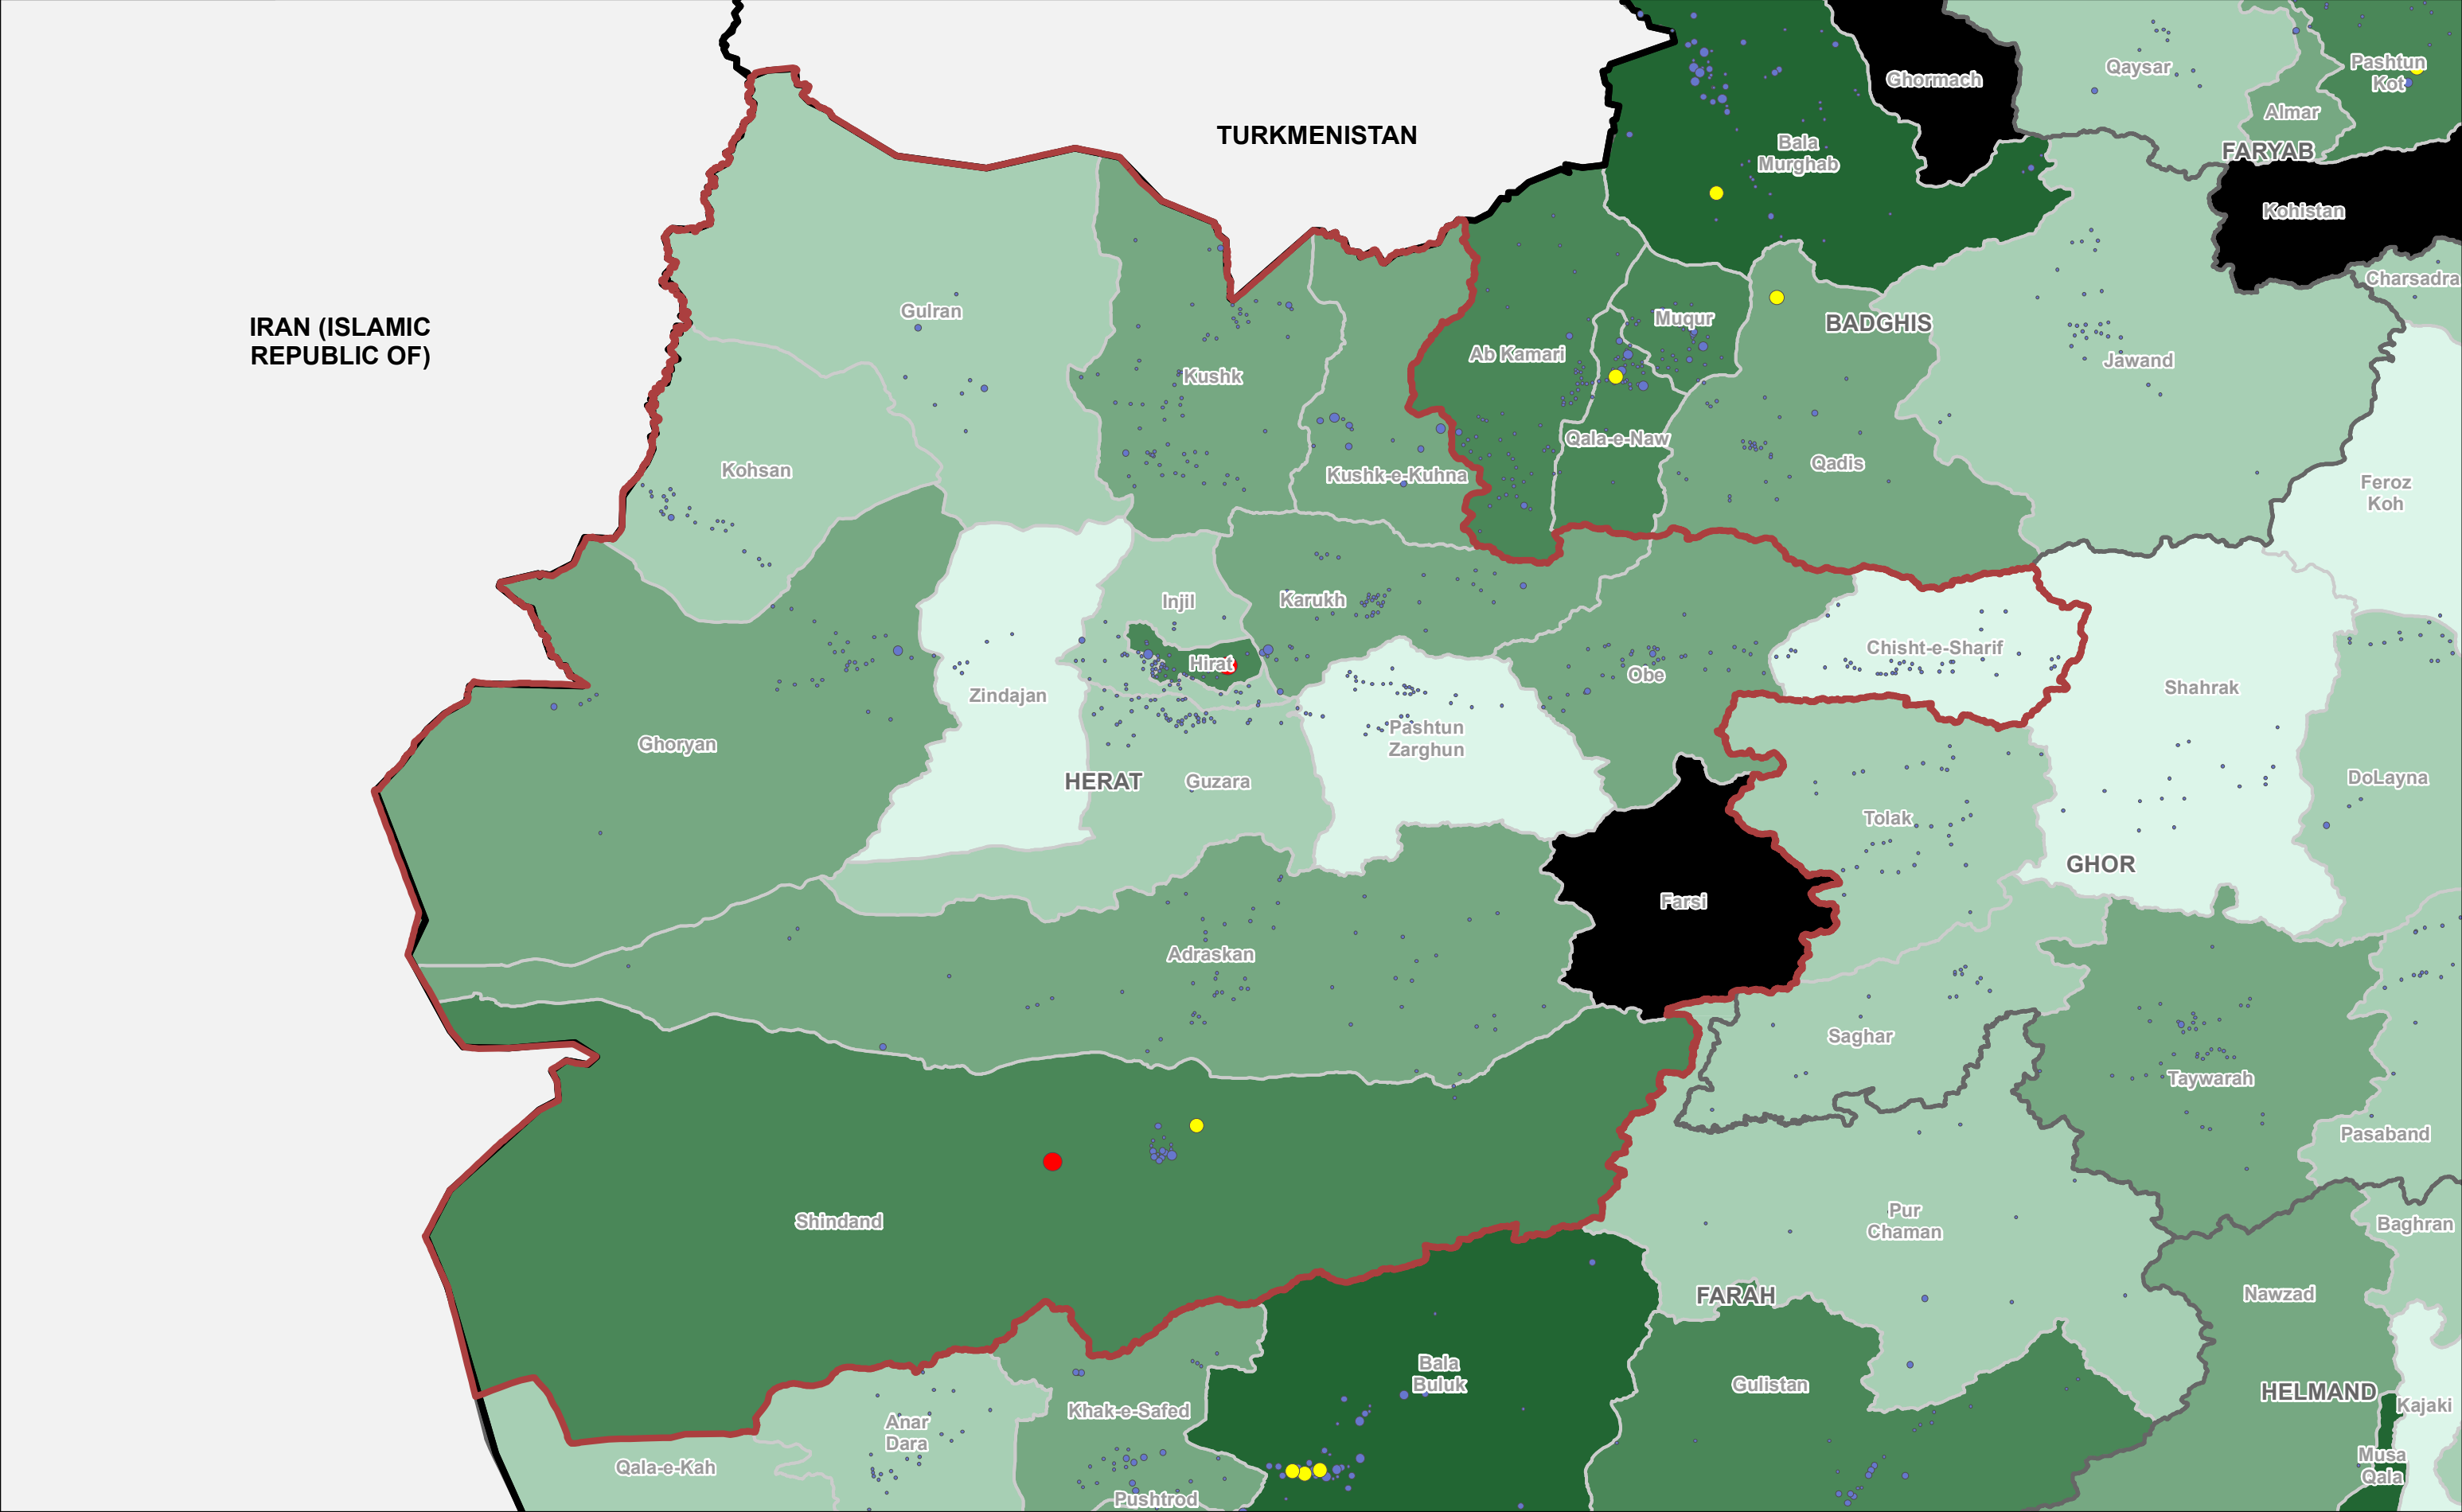

Countries
 Province
 Province of Interest
 District
 Not Accessible

DTM AFGHANISTAN
 Baseline Mobility Assessment | District Level
 | Total Inflow (Returnees+IDPs) | June 2019
 Province: Herat

Source Data : IOM, AGCHO, AIMS, CSO, OSM | Date production: 09 Oct 2019
 Disclaimer : This map is for illustration purposes only. Names and boundaries on this map do not imply official endorsement or acceptance by IOM.
<https://afghanistan.iom.int/> - email : iomkabuldtmallusers@iom.int

DTM AFGHANISTAN
Baseline Mobility Assessment | District Level
| Fled IDPs | June 2019

Province: Herat

1 cm = 14 km 1:1,429,000

0 15 30 60
Kilometer

Co-funded by the European Union

IOM • OIM

Source Data : IOM, AGCHO, AIMS, CSO, OSM | Date production: 09 Oct 2019
 Disclaimer : This map is for illustration purposes only. Names and boundaries on this map do not imply official endorsement or acceptance by IOM.
<https://afghanistan.iom.int/> - email : iomkabuldtmailusers@iom.int

Countries
 Province
 Province of Interest
 District
 Not Accessible

DTM AFGHANISTAN
Baseline Mobility Assessment | District Level
| Returned IDPs | June 2019

Province: Herat

1 cm = 14 km 1:1,429,000

Co-funded by the European Union

DTM AFGHANISTAN
Baseline Mobility Assessment | District Level
| Out-Migrants | June 2019

Province: Herat

1 cm = 14 km 1:1,429,000

IOM • OIM

Co-funded by the **European Union**

Source Data : IOM, AGCHO, AIMS, CSO, OSM | Date production: 09 Oct 2019
 Disclaimer : This map is for illustration purposes only. Names and boundaries on this map do not imply official endorsement or acceptance by IOM.
<https://afghanistan.iom.int/> - email : iomkabuldtmallusers@iom.int