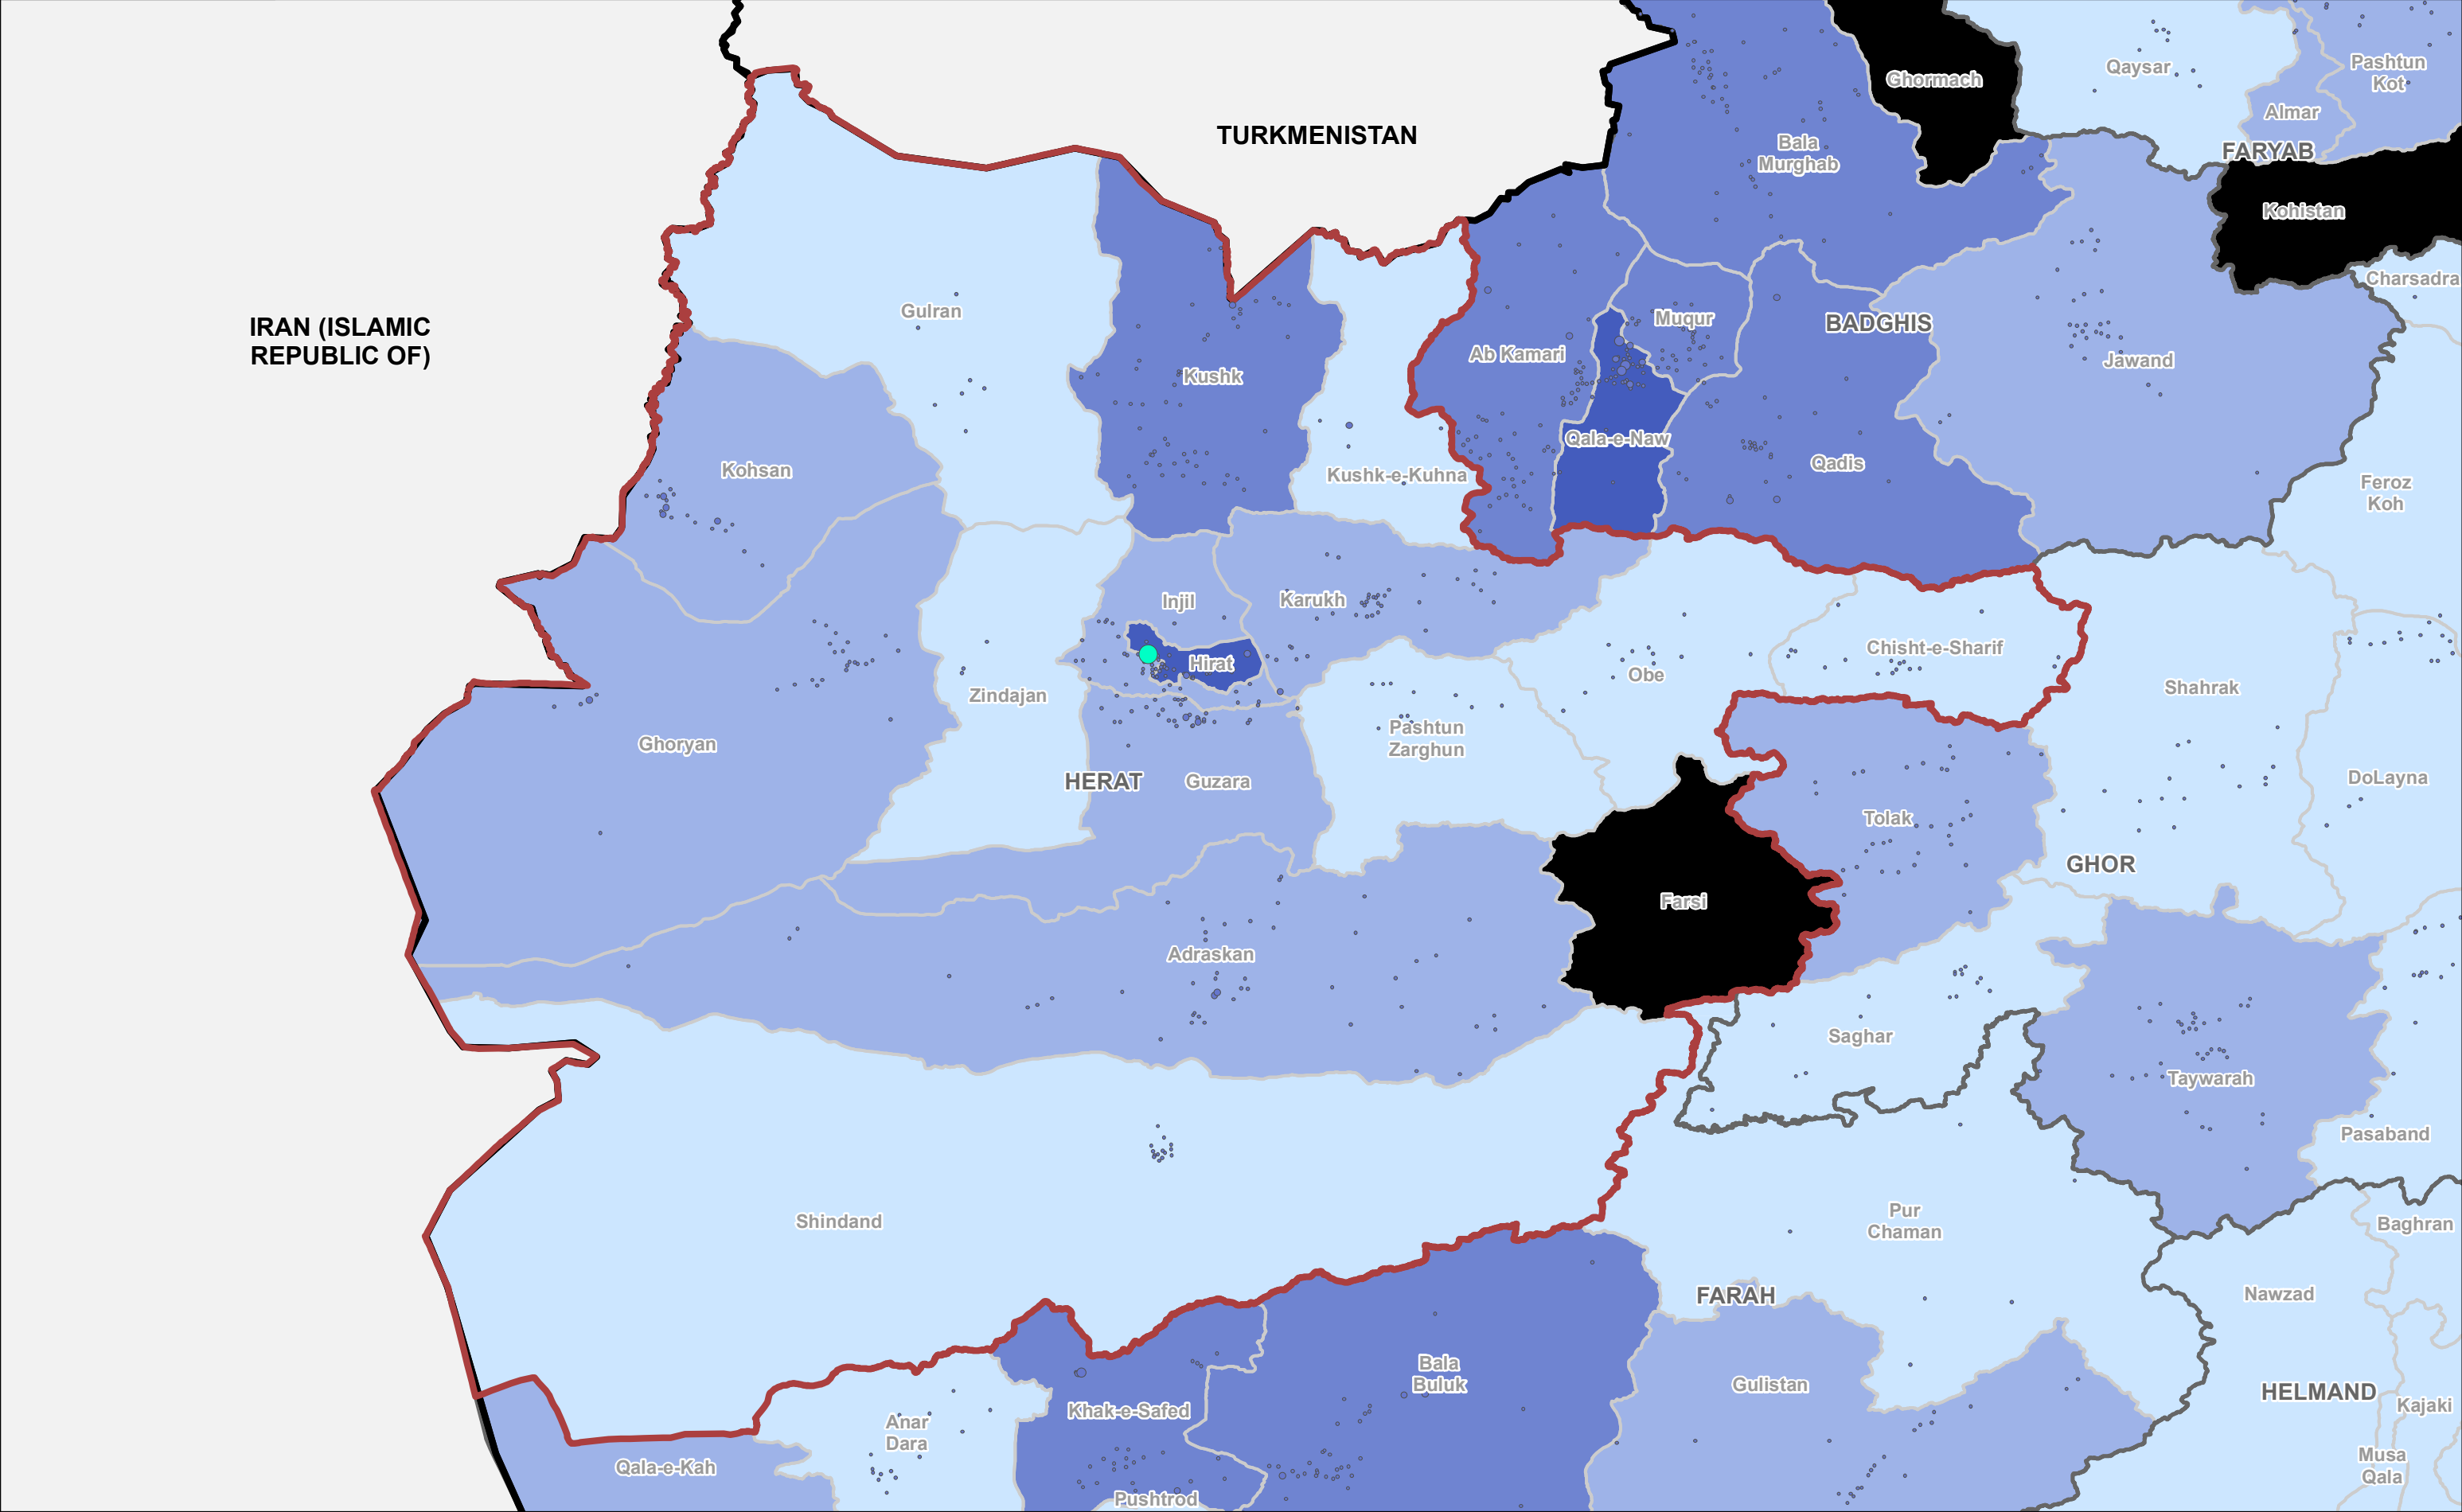

Countries
 Province
 Province of Interest
 District
 Not Accessible

DTM AFGHANISTAN
 Baseline Mobility Assessment | District Level
 | Total Inflow (Returnees+IDPs) | June 2019
 Province: Herat

Source Data : IOM, AGCHO, AIMS, CSO, OSM | Date production: 09 Oct 2019
 Disclaimer : This map is for illustration purposes only. Names and boundaries on this map do not imply official endorsement or acceptance by IOM.
<https://afghanistan.iom.int/> - email : iomkabuldtmallusers@iom.int

Co-funded by the European Union

DTM AFGHANISTAN

Baseline Mobility Assessment | District Level

| Arrival IDPs | June 2019

Province: Herat

1 cm = 14 km 1:1,429,000

0 15 30 60
Kilometer

Co-funded by the European Union

DTM AFGHANISTAN
Baseline Mobility Assessment | District Level
| Fled IDPs | June 2019

Province: Herat

1 cm = 14 km 1:1,429,000

0 15 30 60
Kilometer

Co-funded by the European Union

IOM • OIM

Source Data : IOM, AGCHO, AIMS, CSO, OSM | Date production: 09 Oct 2019
 Disclaimer : This map is for illustration purposes only. Names and boundaries on this map do not imply official endorsement or acceptance by IOM.
<https://afghanistan.iom.int/> - email : iomkabuldtmailusers@iom.int

DTM AFGHANISTAN
Baseline Mobility Assessment | District Level
| Out-Migrants | June 2019

Province: Herat

1 cm = 14 km 1:1,429,000

IOM • OIM

Co-funded by the **European Union**

Source Data : IOM, AGCHO, AIMS, CSO, OSM | Date production: 09 Oct 2019
 Disclaimer : This map is for illustration purposes only. Names and boundaries on this map do not imply official endorsement or acceptance by IOM.
<https://afghanistan.iom.int/> - email : iomkabuldtmallusers@iom.int