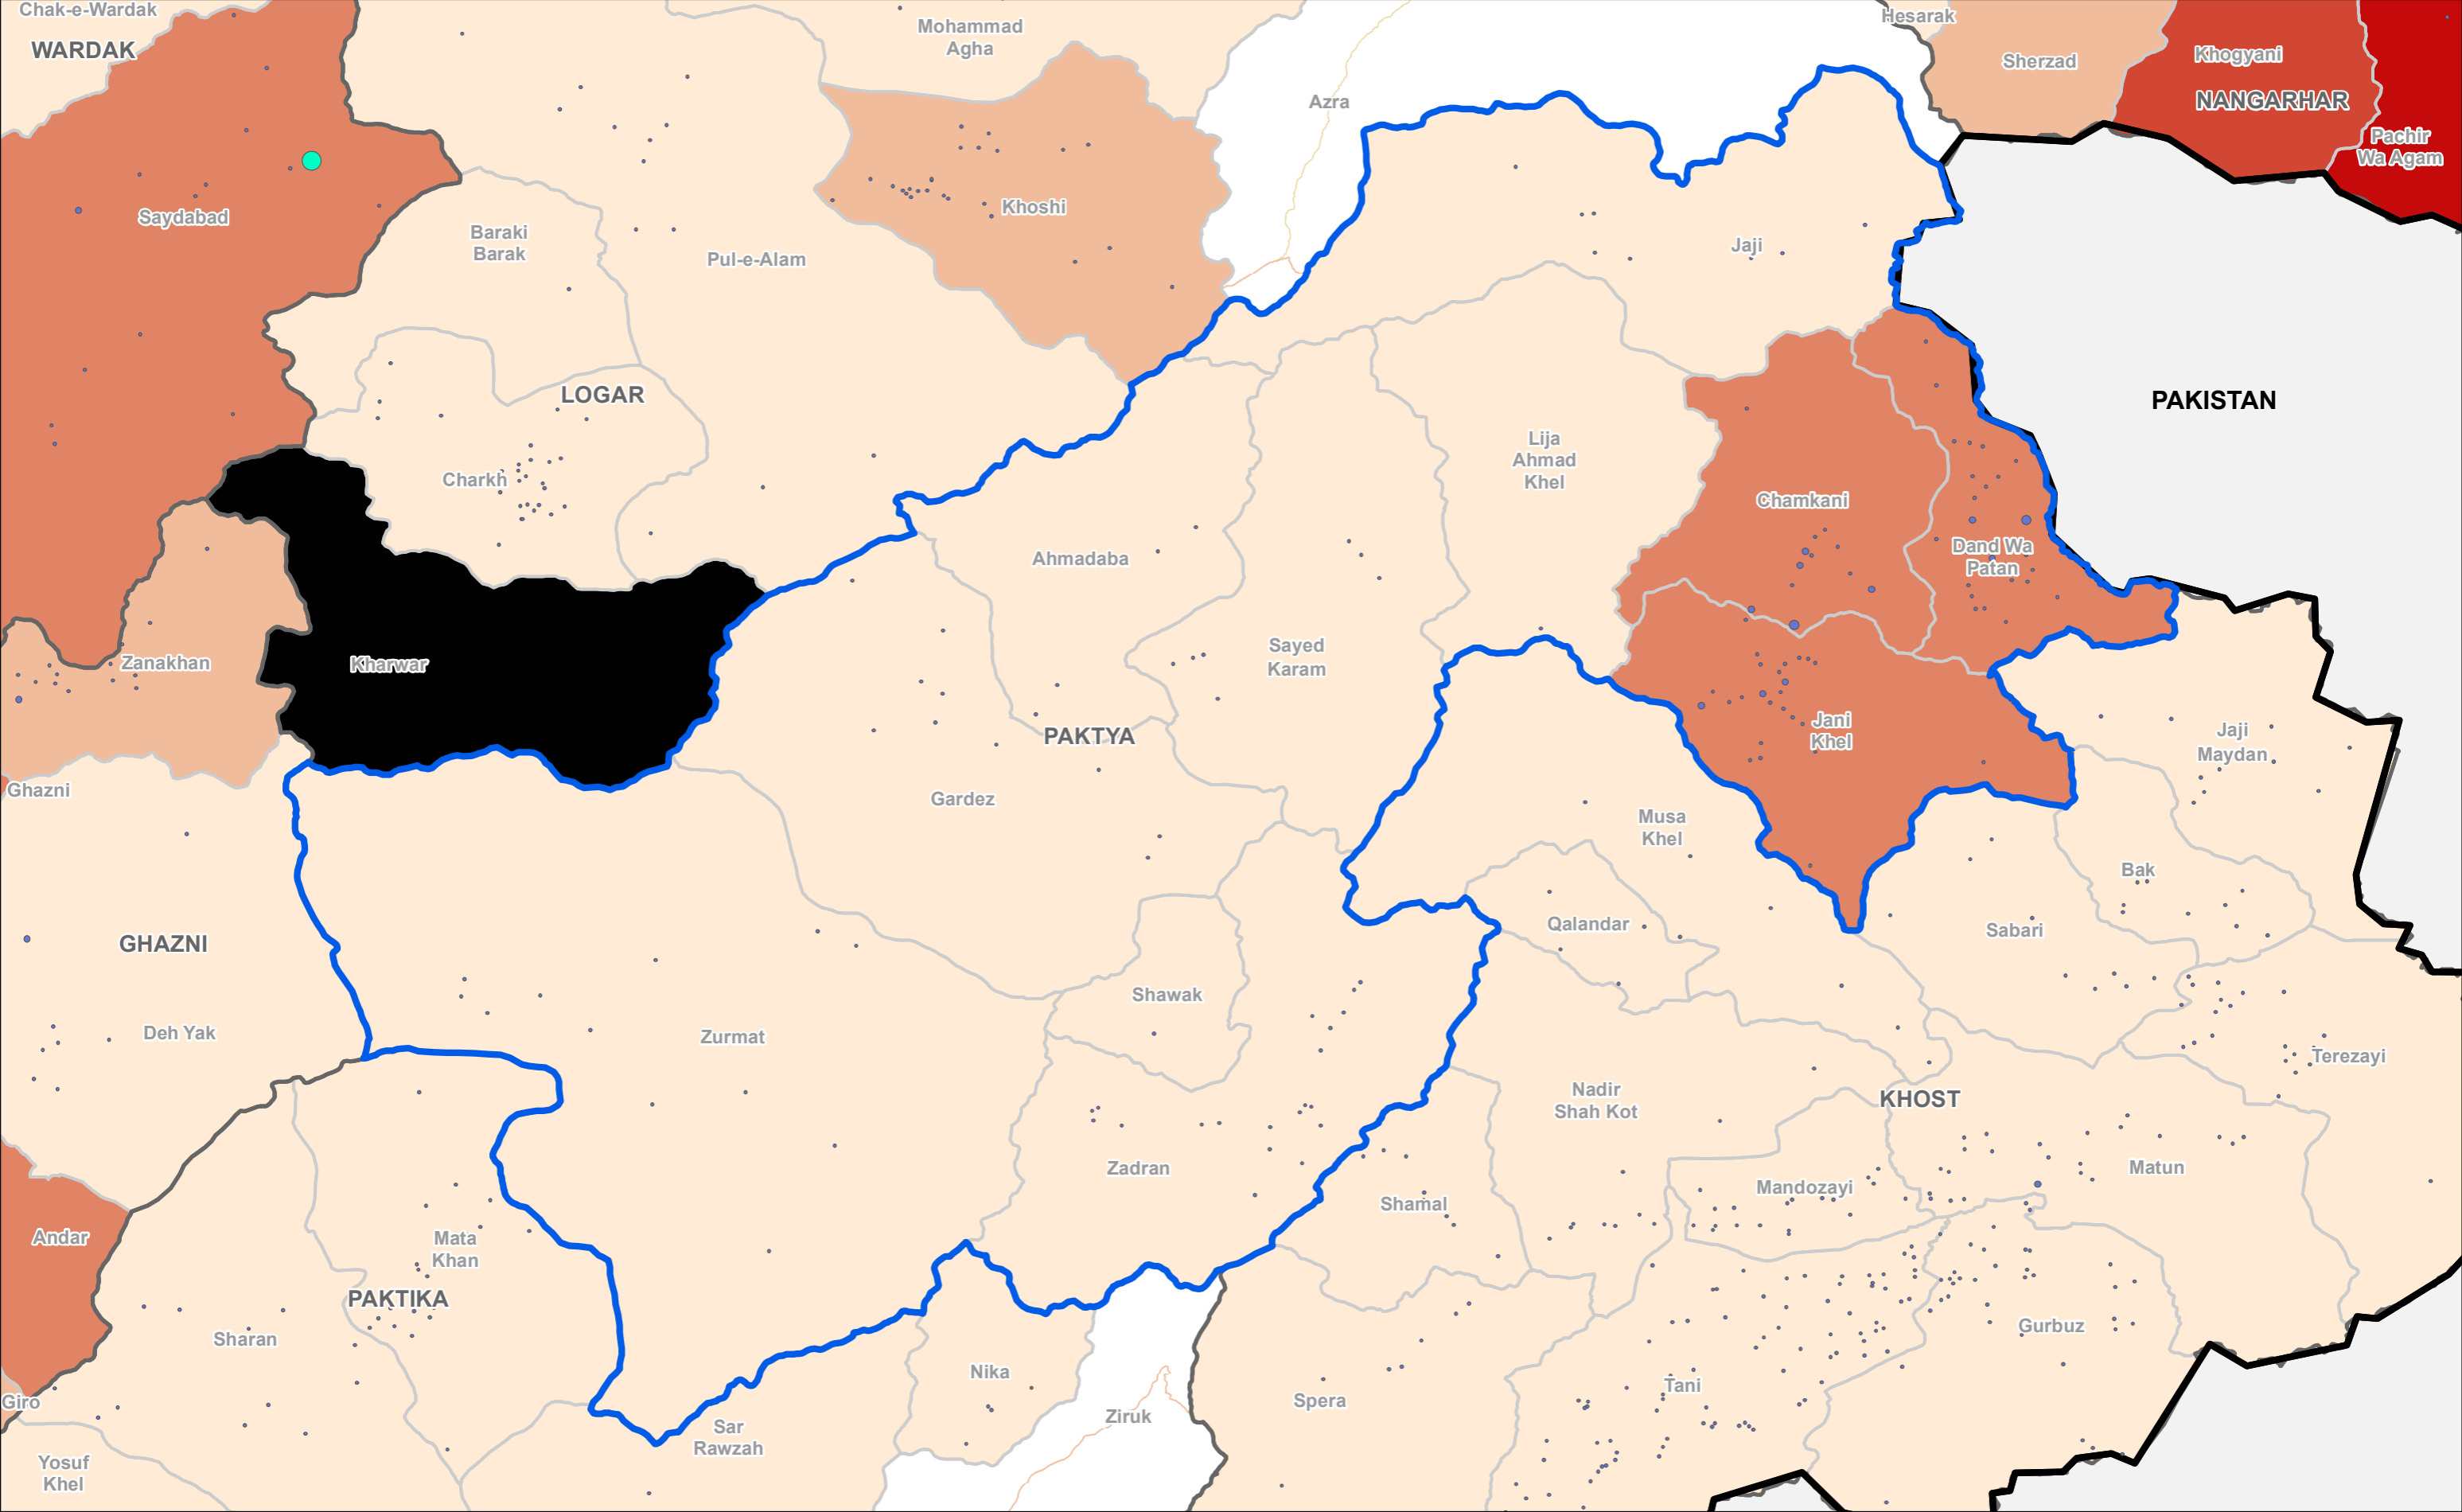

Countries
 Province
 Province of Interest
 District
 Not Accessible

DTM AFGHANISTAN
Baseline Mobility Assessment | District Level
| Returned IDPs | June 2019

Province: Paktya

Source Data : IOM, AGCHO, AIMS, CSO, OSM | Date production: 09 Oct 2019
 Disclaimer : This map is for illustration purposes only. Names and boundaries on this map do not imply official endorsement or acceptance by IOM.
<https://afghanistan.iom.int/> - email : iomkabuldtdmallusers@iom.int

DTM AFGHANISTAN
Baseline Mobility Assessment | District Level
| Out-Migrants | June 2019

Province: Paktya

1 cm = 5 km 1:454,000

Source Data : IOM, AGCHO, AIMS, CSO, OSM | Date production: 09 Oct 2019
 Disclaimer : This map is for illustration purposes only. Names and boundaries on this map do not imply official endorsement or acceptance by IOM.
<https://afghanistan.iom.int/> - email : iomkabuldtmallusers@iom.int