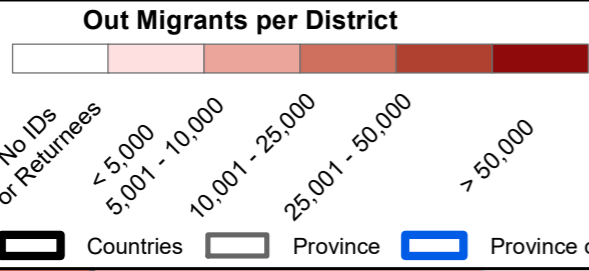

Countries
 Province
 Province of Interest
 District
 Not Accessible

DTM AFGHANISTAN
Baseline Mobility Assessment | District Level
| Returned IDPs | June 2019

Province: Paktya

Source Data : IOM, AGCHO, AIMS, CSO, OSM | Date production: 09 Oct 2019
 Disclaimer : This map is for illustration purposes only. Names and boundaries on this map do not imply official endorsement or acceptance by IOM.
<https://afghanistan.iom.int/> - email : iomkabuldtdmallusers@iom.int