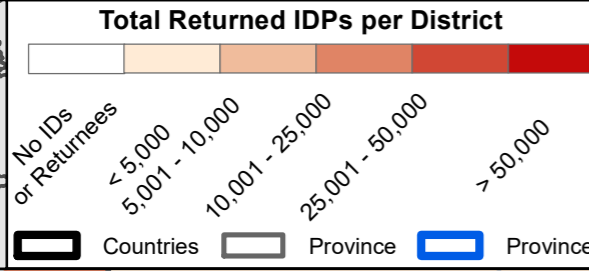

Countries
 Province
 Province of Interest
 District
 Not Accessible

DTM AFGHANISTAN
Baseline Mobility Assessment | District Level
| Returned IDPs | June 2019

Province: Paktya

Source Data : IOM, AGCHO, AIMS, CSO, OSM | Date production: 09 Oct 2019
 Disclaimer : This map is for illustration purposes only. Names and boundaries on this map do not imply official endorsement or acceptance by IOM.
<https://afghanistan.iom.int/> - email : iomkabuldtdmallusers@iom.int