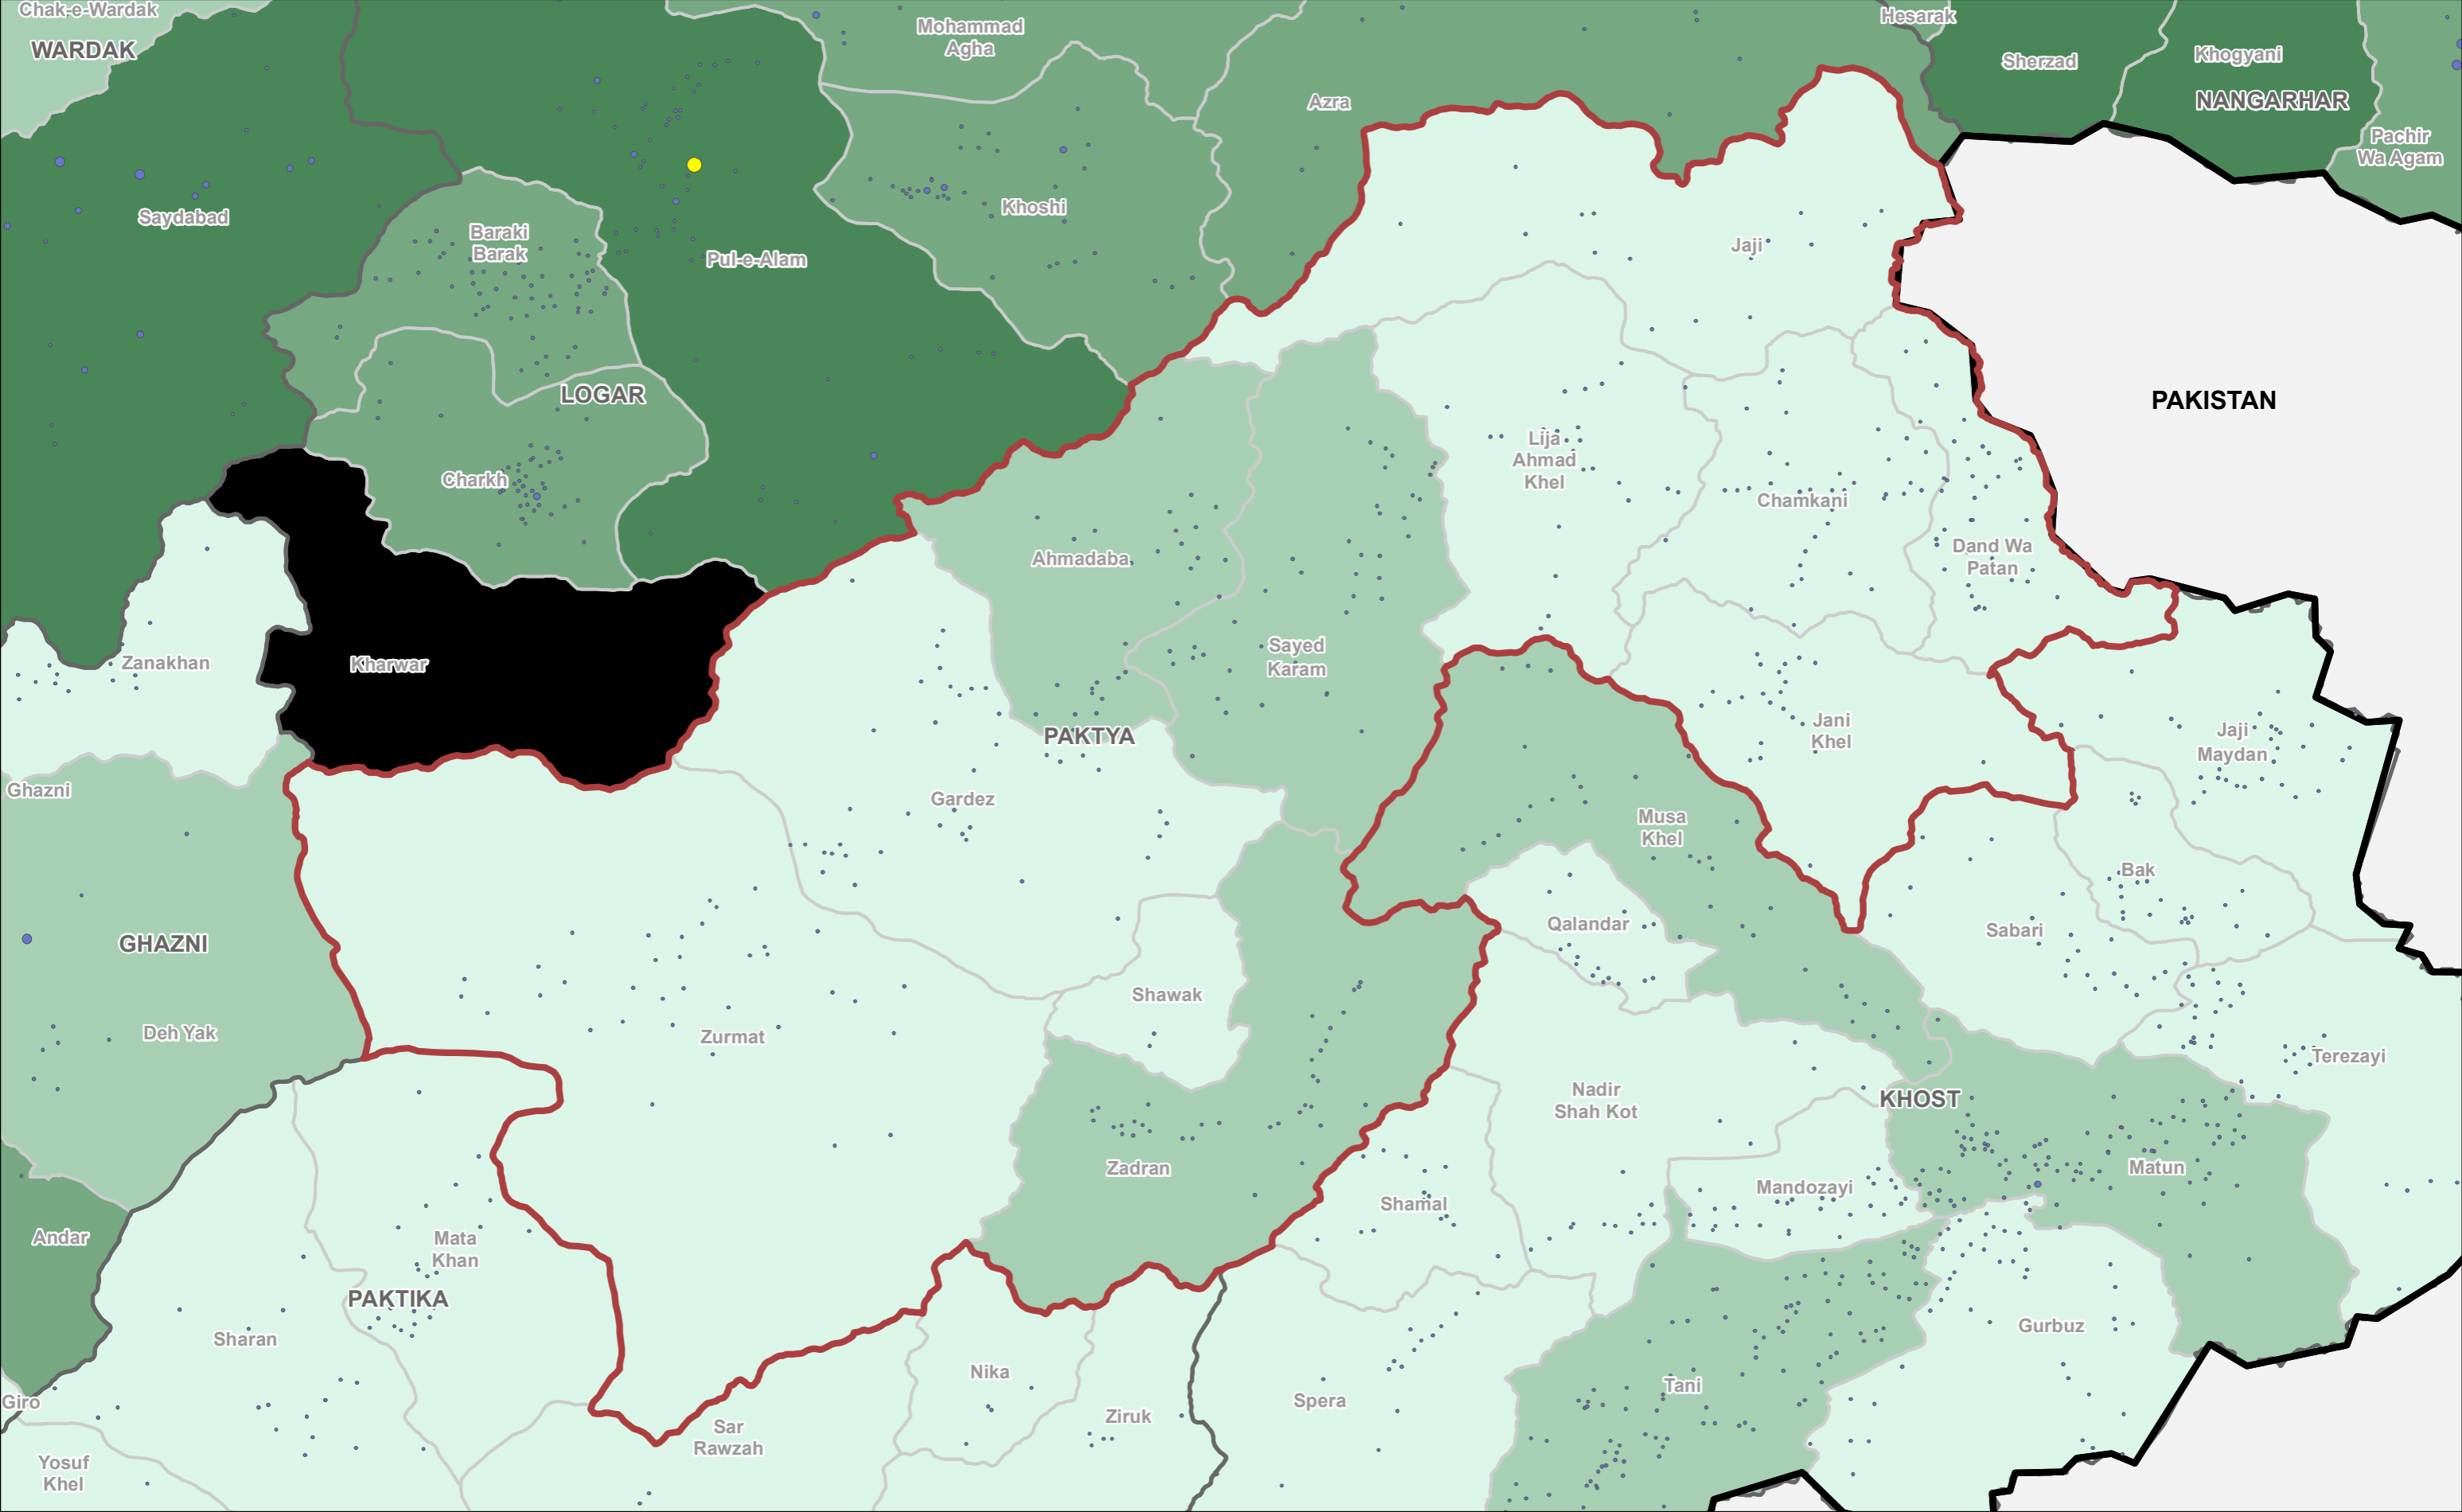

Countries
 Province
 Province of Interest
 District
 Not Accessible

DTM AFGHANISTAN
Baseline Mobility Assessment | District Level
| Returned IDPs | June 2019

Province: Paktya

Source Data : IOM, AGCHO, AIMS, CSO, OSM | Date production: 09 Oct 2019
 Disclaimer : This map is for illustration purposes only. Names and boundaries on this map do not imply official endorsement or acceptance by IOM.
<https://afghanistan.iom.int/> - email : iomkabuldtdmallusers@iom.int

DTM AFGHANISTAN
Baseline Mobility Assessment | District Level
| Out-Migrants | June 2019

Province: Paktya

1 cm = 5 km 1:454,000

Source Data : IOM, AGCHO, AIMS, CSO, OSM | Date production: 09 Oct 2019
 Disclaimer : This map is for illustration purposes only. Names and boundaries on this map do not imply official endorsement or acceptance by IOM.
<https://afghanistan.iom.int/> - email : iomkabuldtmallusers@iom.int