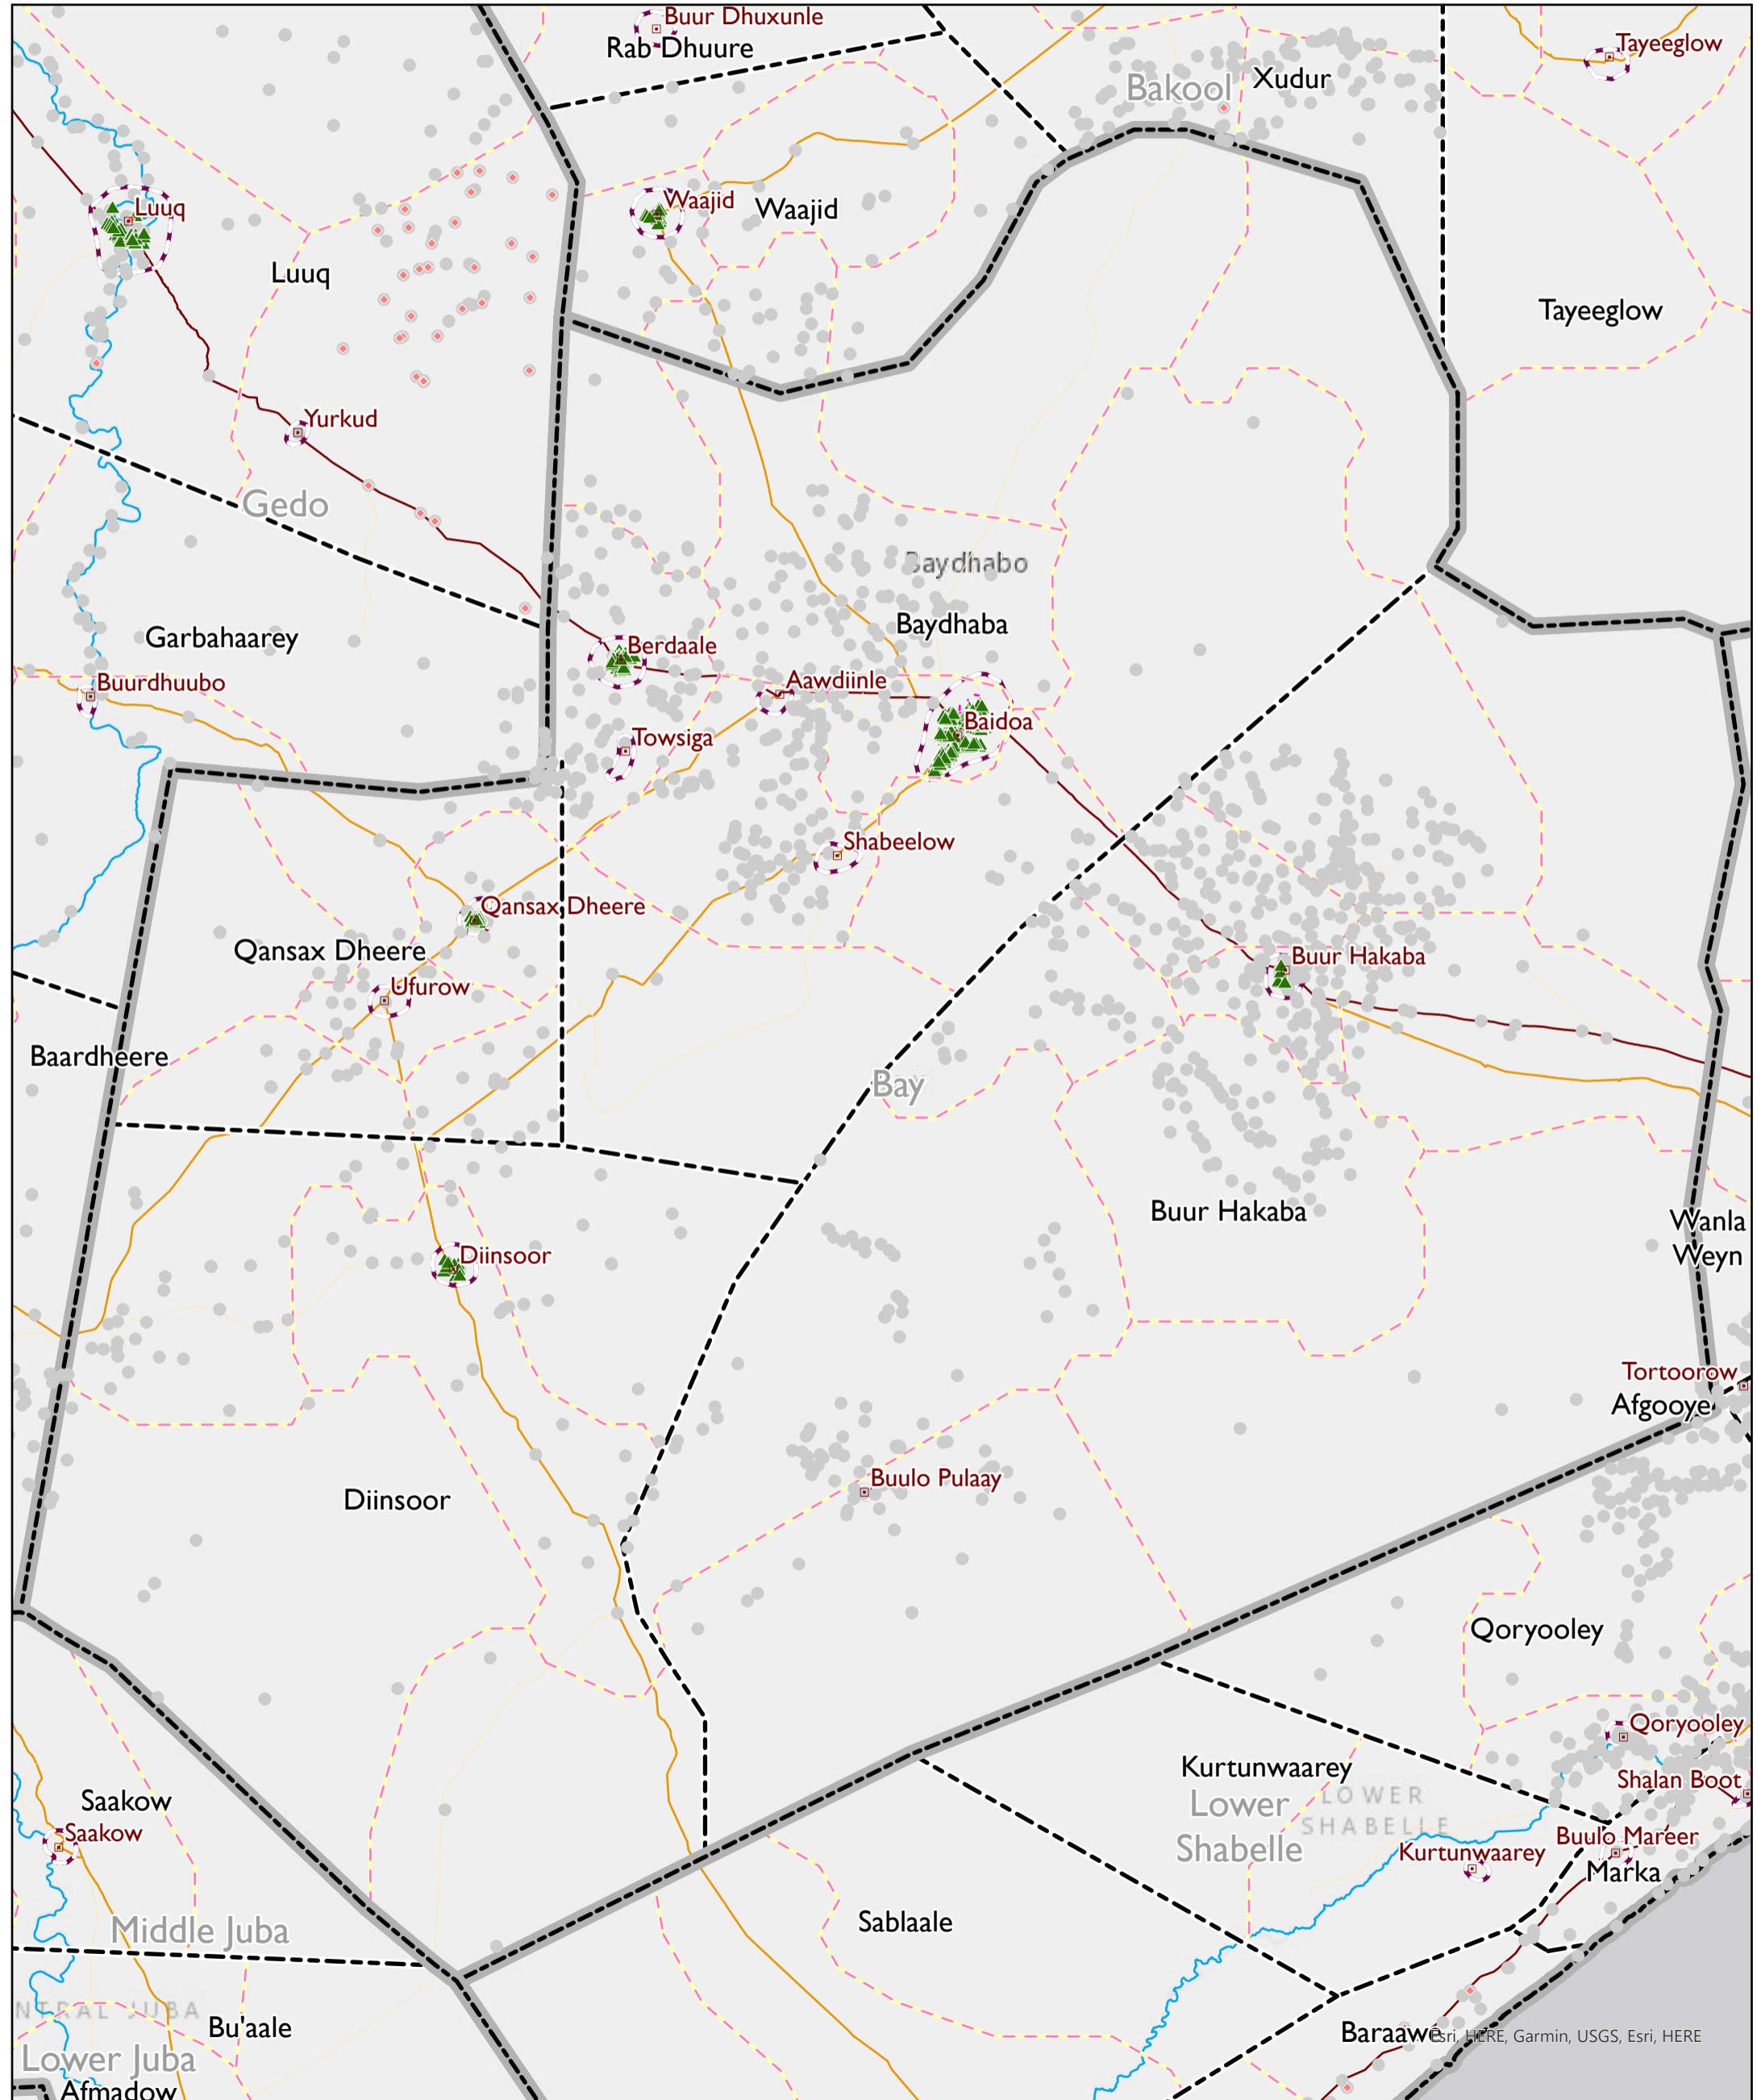

Legend

- Region Boundary
- District Boundary
- OPZ Boundary
- Urban/City Area Boundary
- Catchment Area Boundary
- Returnees (DTM R3, 2024)
- ▲ IDPs in Camps (DTM R3, 2024)
- IDPs in Host Community (DTM R3, 2024)
- Residents (HC) (DTM R3, 2024)
- Urban / City Point
- Primary Road
- Secondary Road
- Tertiary Road
- River / Waterbody

REGION ATLAS

Region: Bay

District: Baydhaba, Buur Hakaba, Diinsoor, Qansax Dheere

City Name: Baidoa, Berdaale, Buur Hakaba, Diinsoor, Ufurow, Qansax Dheere, Buulo Pulaay, Aawdiinle, Towsiga, Shabeelow

Prepared By: DTM Somalia Mission
 Feedback: hnhuda@iom.int
 Map Production Date: 25 Jun 2024
 Data Sources: IOM, CCCM, OCHA, OSM

0 11.3 22.5 N
 Kilometers

Disclaimer : This map is for illustration purposes only. The boundaries and names shown and the designations used on this map do not imply official endorsement or acceptance by the International Organization for Migration