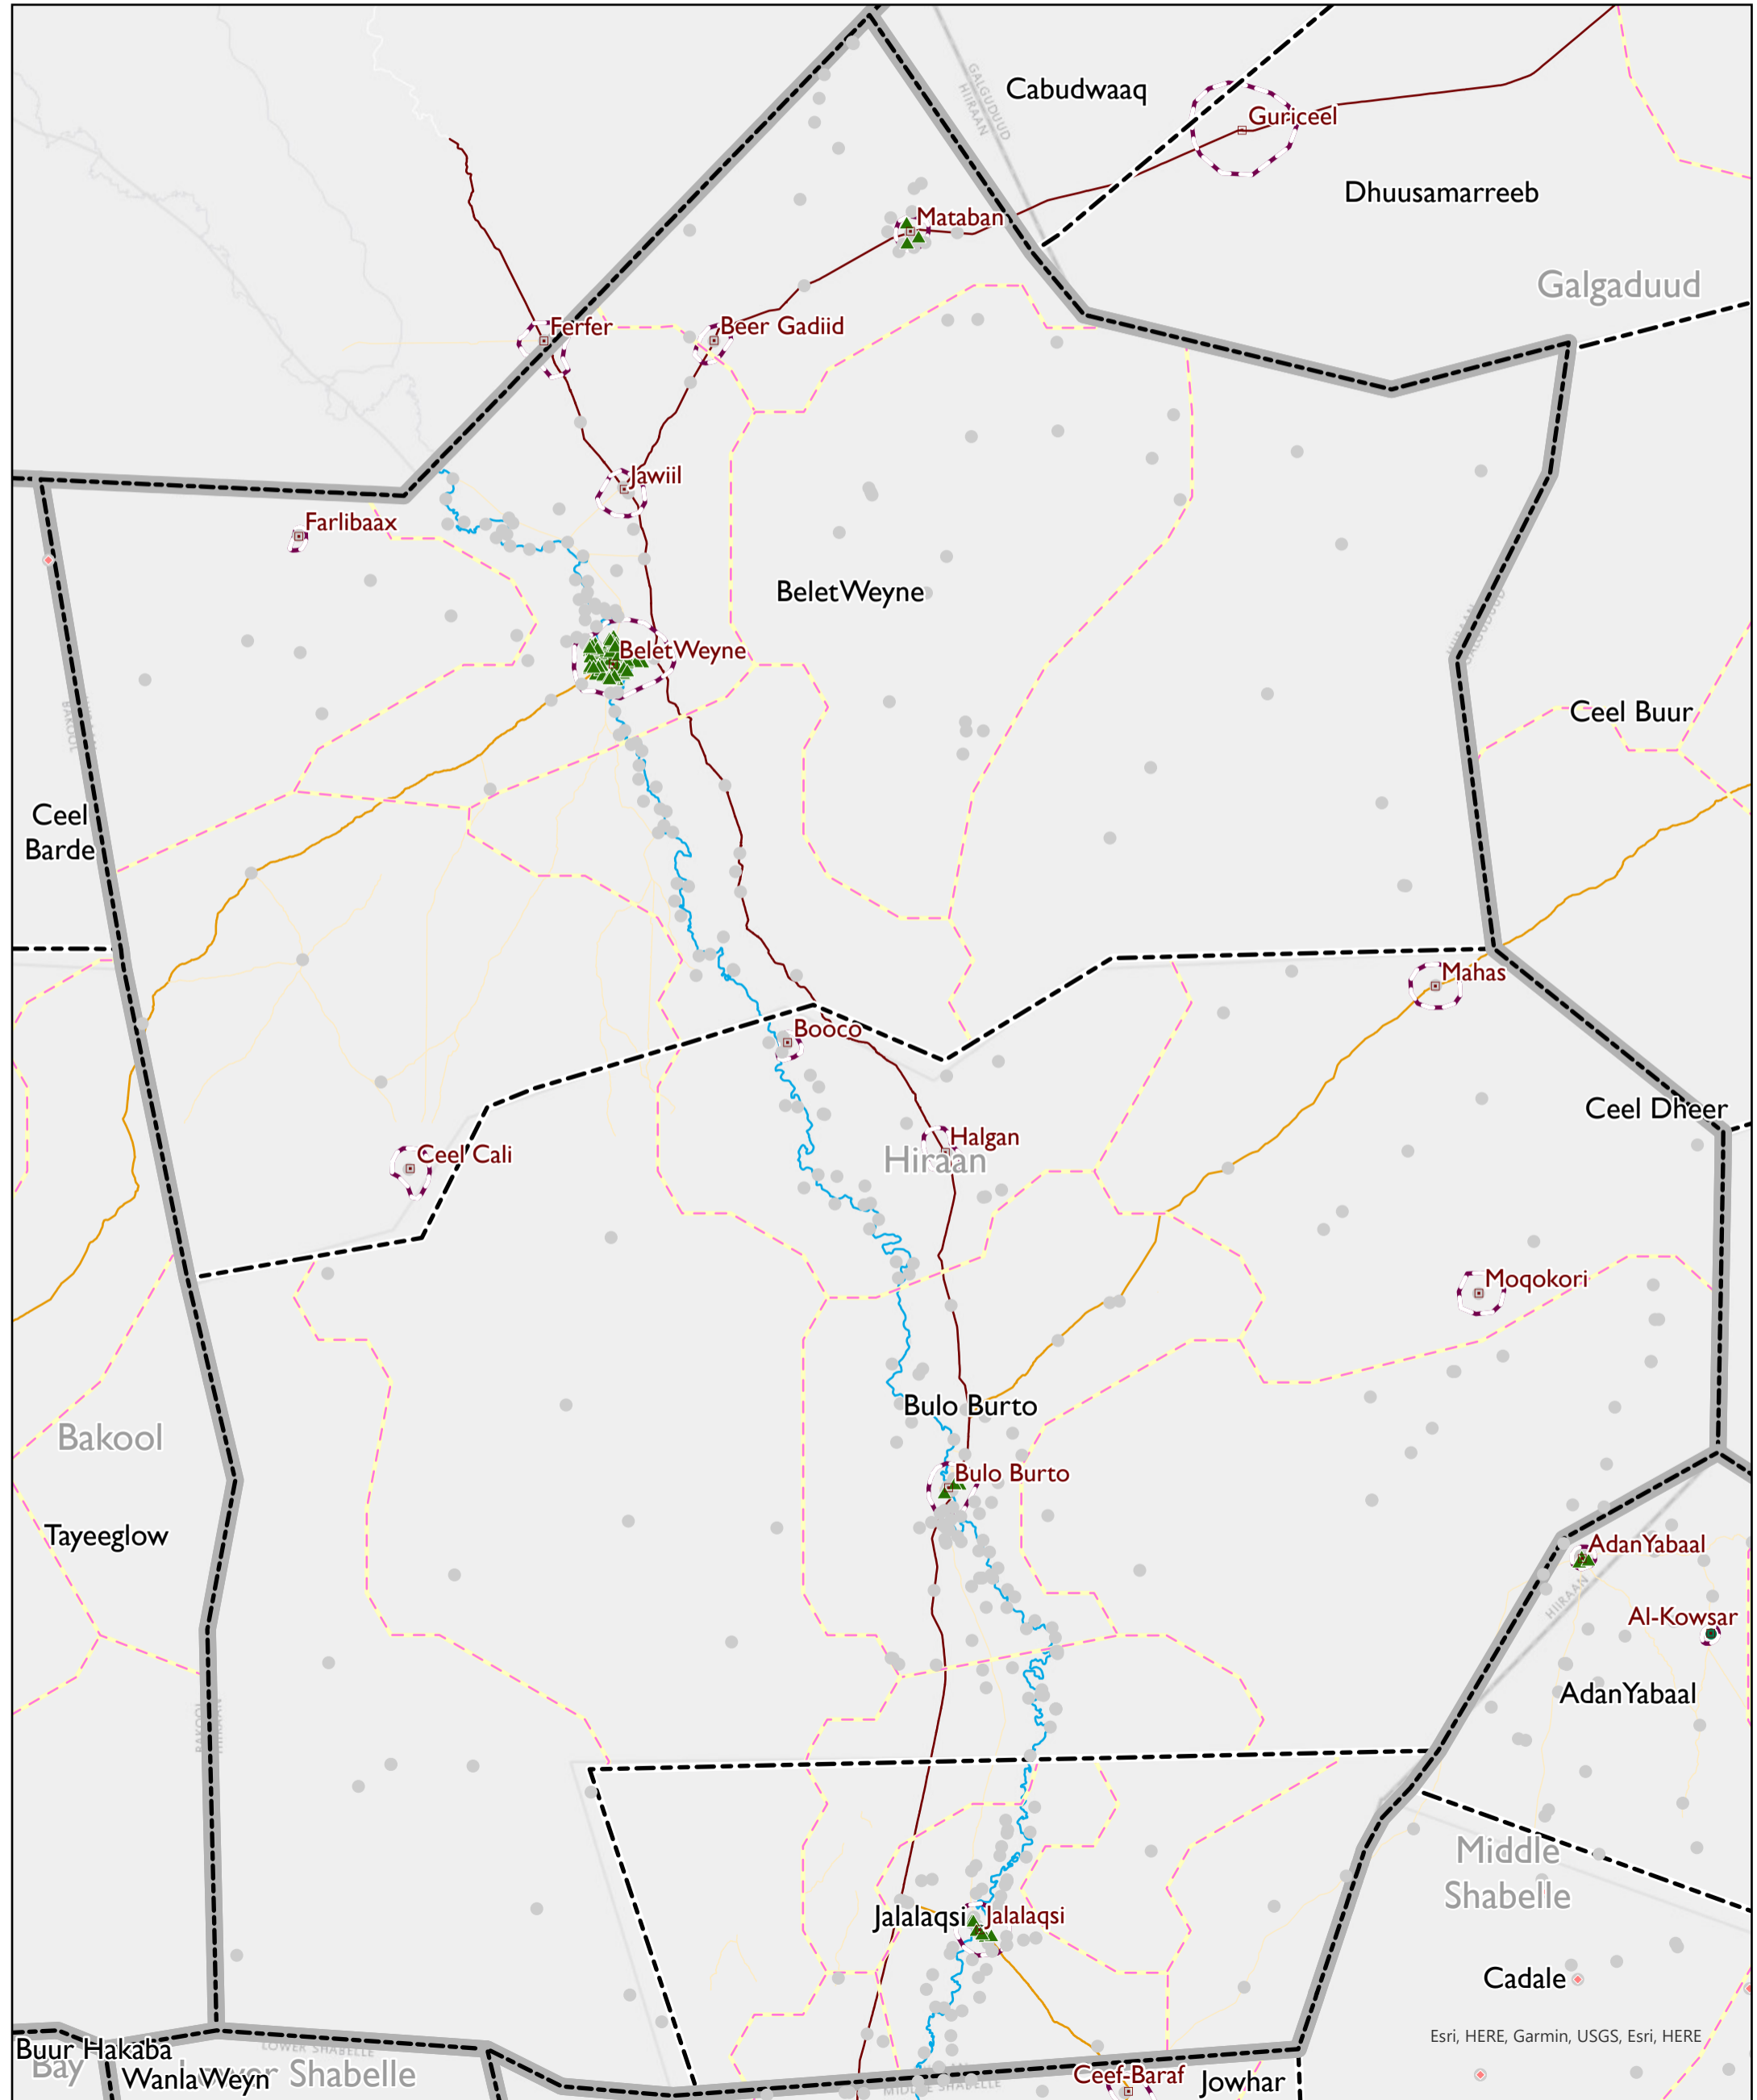

**Legend**

- Region Boundary
- District Boundary
- OPZ Boundary
- Urban/City Area Boundary
- Catchment Area Boundary
- ♦ Returnees (DTM R3, 2024)
- ▲ IDPs in Camps (DTM R3, 2024)
- IDPs in Host Community (DTM R3, 2024)
- Residents (HC) (DTM R3, 2024)
- Urban / City Point
- Primary Road
- Secondary Road
- Tertiary Road
- River / Waterbody

**REGION ATLAS**

**Region:** Hiraan  
**District:** Belet Weyne, Bulo Burto, Jalalaqsi

**City Name:** Jalalaqsi, Bulo Burto, Moqokori, Mahas, Halgan, Booco, Belet Weyne, Jawiil, Ferfer, Beer Gadiid, Mataban, Farlibaax, Ceel Cali

Prepared By: DTM Somalia Mission  
 Feedback: hnhuda@iom.int  
 Map Production Date: 25 Jun 2024  
 Data Sources: IOM, CCCM, OCHA, OSM

Disclaimer : This map is for illustration purposes only. The boundaries and names shown and the designations used on this map do not imply official endorsement or acceptance by the International Organization for Migration