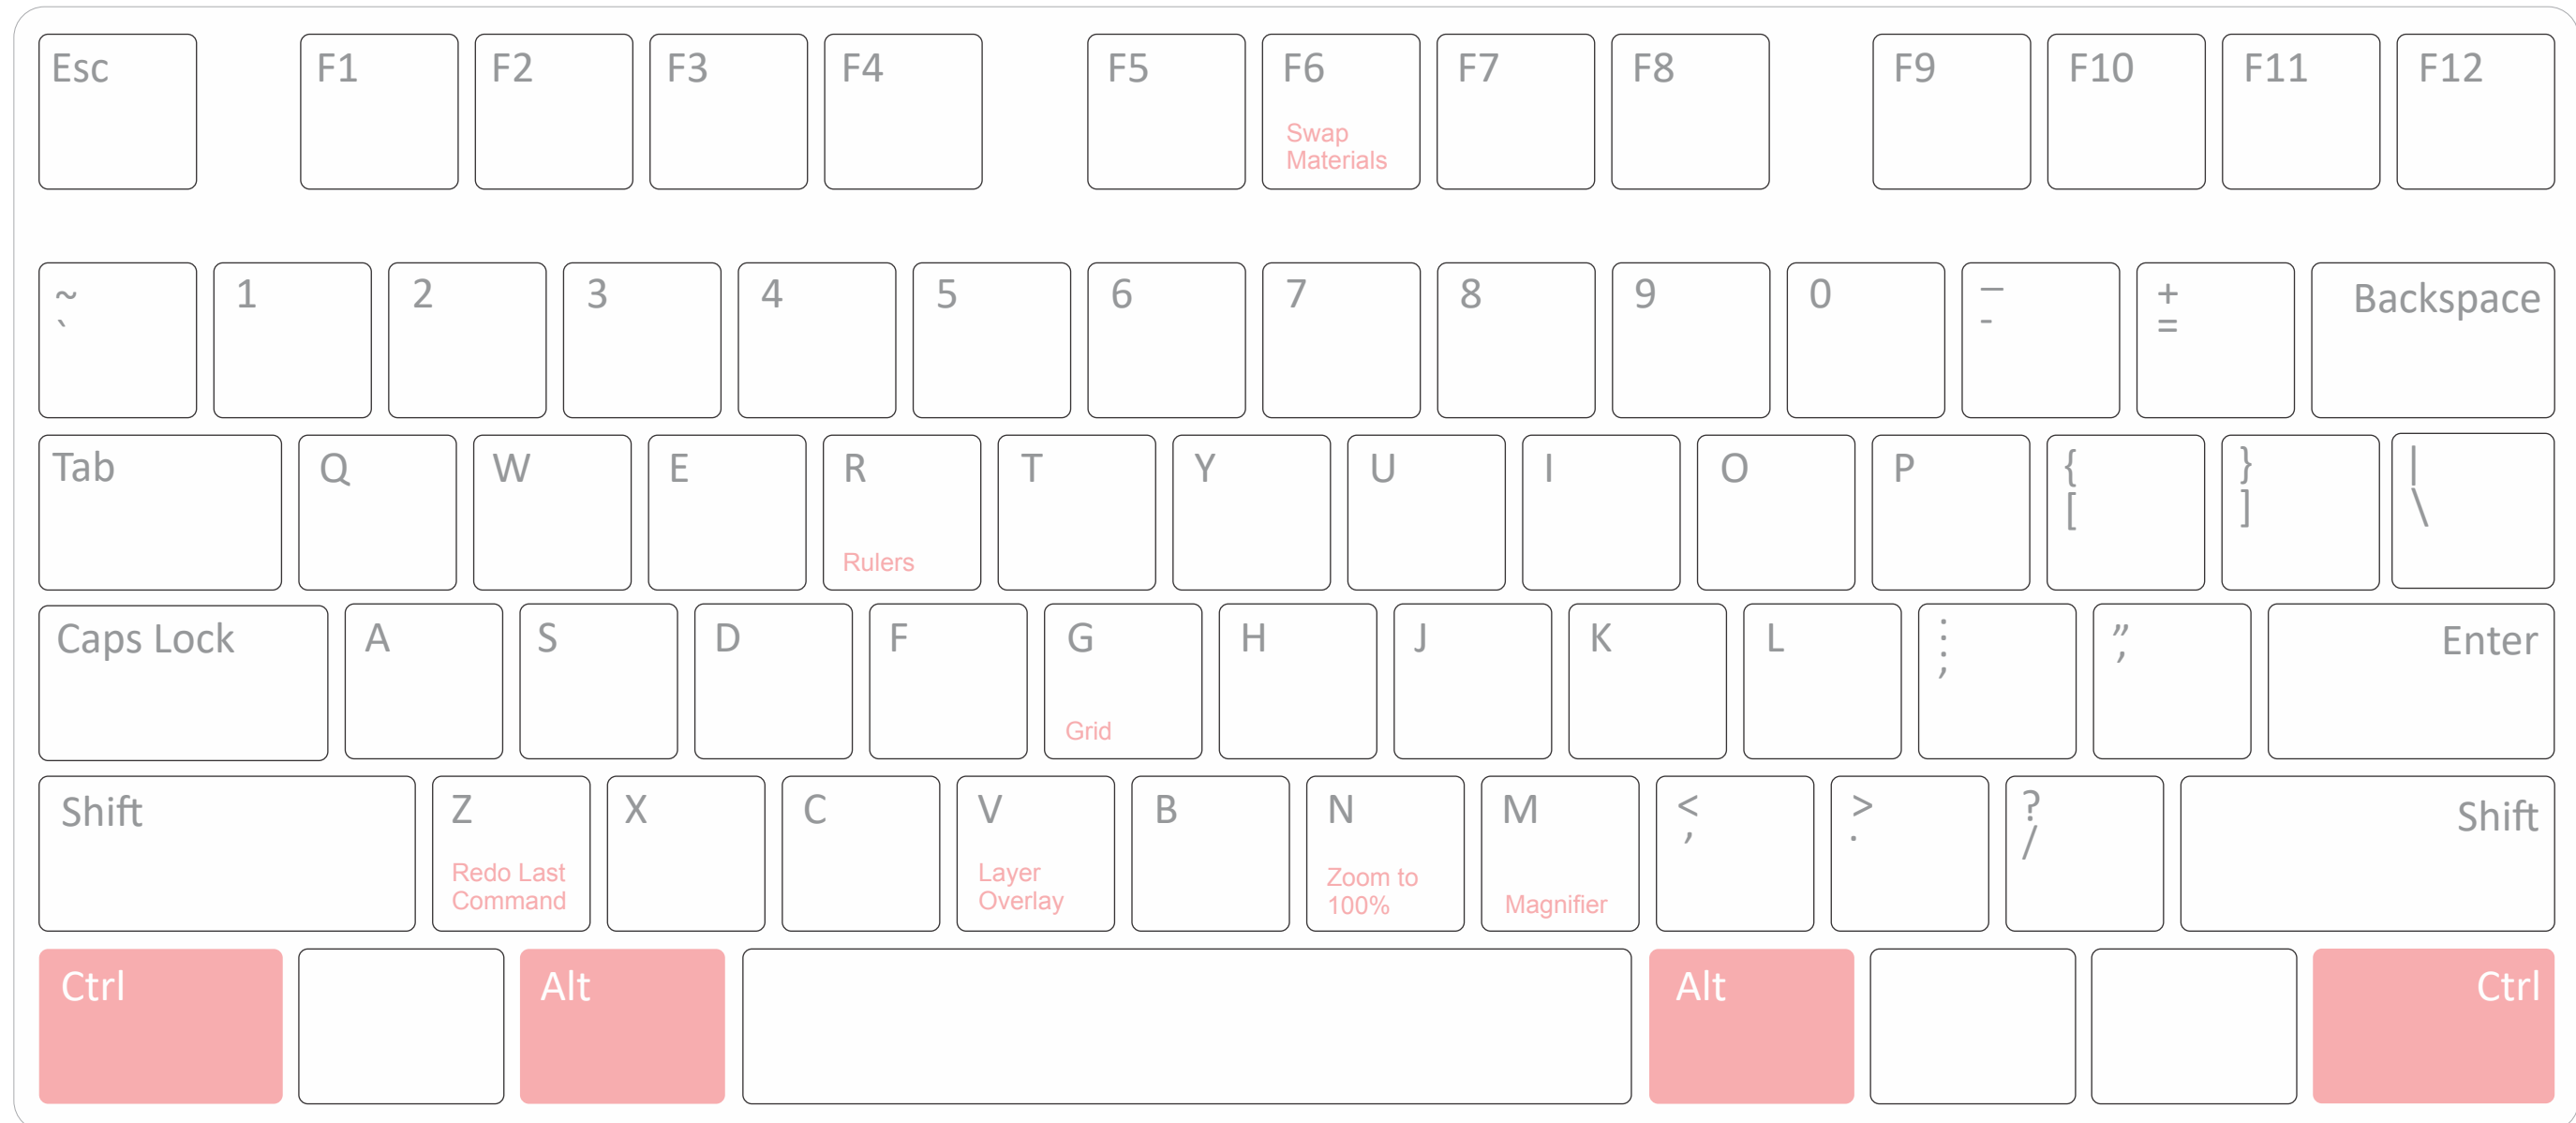

Keyboard Cheat Sheet: Ctrl + Alt + Key Shortcuts

PaintShop® Pro