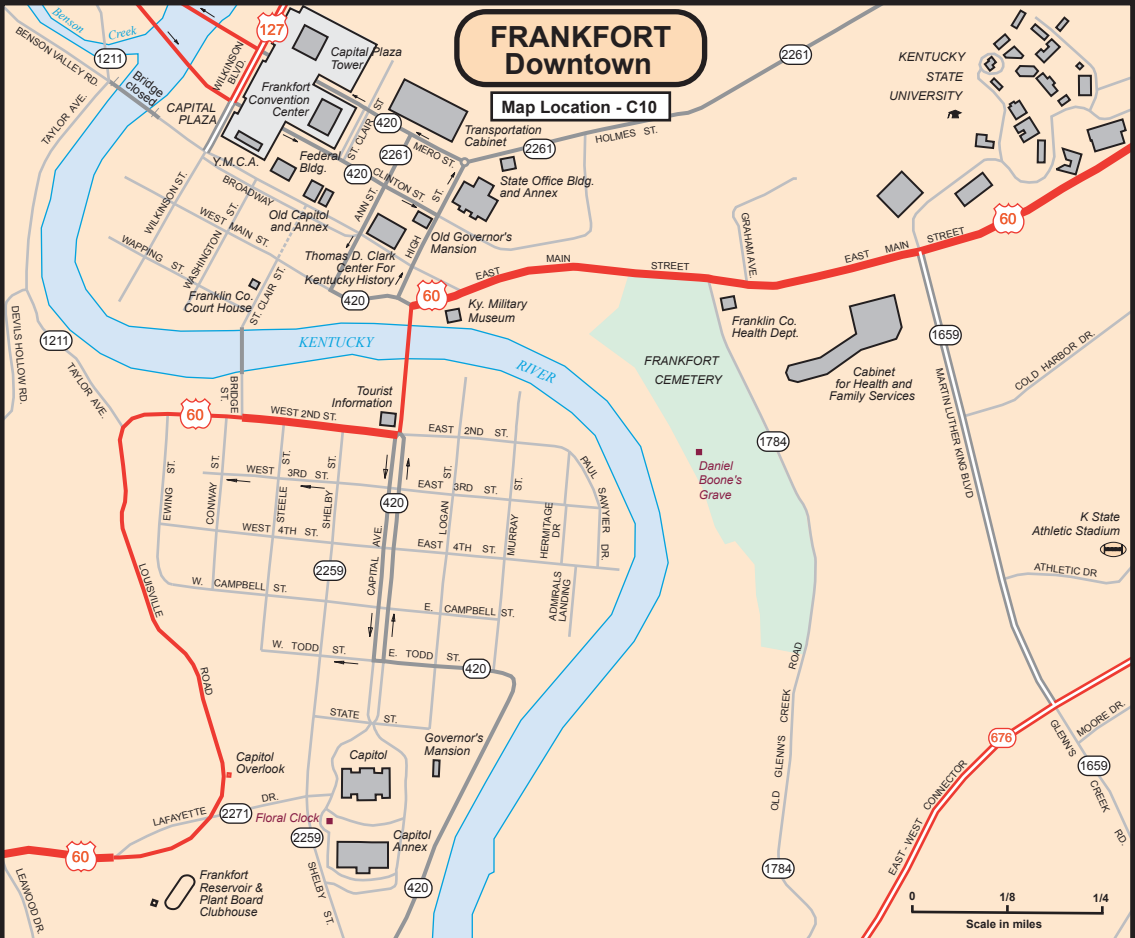

# FRANKFORT Downtown

Map Location - C10

0 1/8 1/4  
Scale in miles