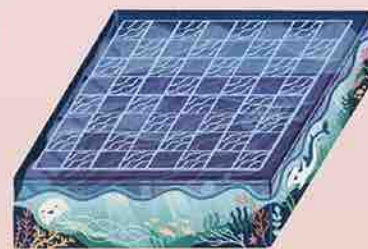

# OCEAN CHECKERS

## A REFRESHED CLASSIC!

Travel to the ocean and play in the waves with this charming redesign of checkers.

For 2 Players,  
ages 6 to adult.

Comes with:  
Plastic chessboard  
24 checkers  
Wooden Base  
Linen Bag

ART &  
DESIGN BY

Liquid encased in the clear blue plastic board enhances the oceanic experience!

— or —

Linen Bag

Regular  
Shark Side

“Kinged”  
Shark Side

Regular  
Turtle Side

“Kinged”  
Turtle Side