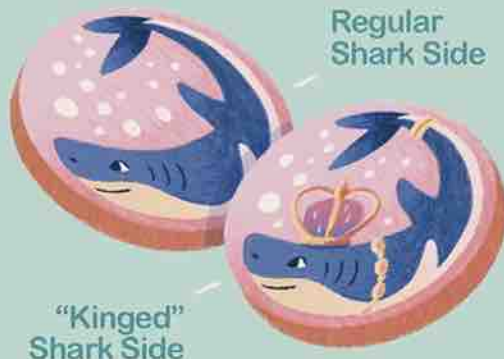

ART &  
DESIGN BY

Liquid encased in the clear blue plastic board enhances the oceanic experience!

— or —

Linen Bag

Regular  
Shark Side

“Kinged”  
Shark Side

Regular  
Turtle Side

“Kinged”  
Turtle Side