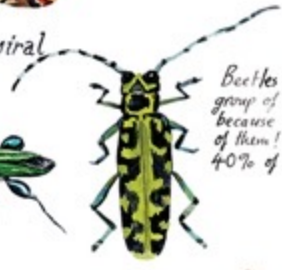

# POLLINATORS

Monarch

Marbled White

Tortoiseshell

Scientific name for  
Pollinators by beetles is  
CANTHAROPHILY

Early Bumblebee

UK's smallest bumblebee.  
See them: March-June

yellow and  
black body  
orange feet

Birdfoot  
Trefoil

Green-veined

Red Admiral

Elephant  
Hawk Moth

Common Blue

Nocturnal Moths compliment the work of  
butterflies. They carry pollen over greater  
distances than butterflies do.

Garden  
Tiger  
Moth

Beetles are the largest  
group of pollinating animals  
because there are so many  
of them! Beetles make up  
40% of all insects.

Red-Tailed Bumblebee

favorite flowers:  
thistles, buddleia  
Birdsfoot trefoil

Brimstone

Honeysuckle

Male

Female

13-14mm  
Black body

yellow haired  
head and  
collar  
weak yellow  
midriff band

Orange/red  
feet

Tawny Mining Bee