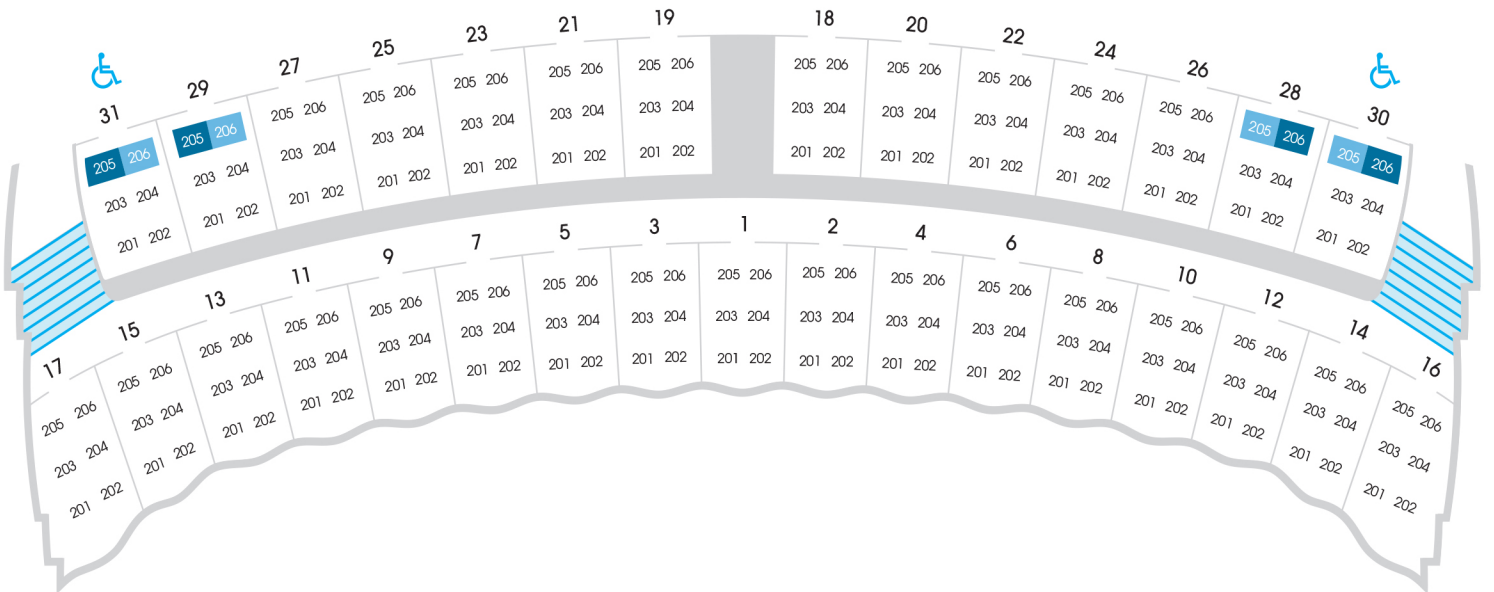

THE KEN PIGOTT STAGE

BOX LEVEL

Wheelchair & Companion

Stairs

Large door for wheelchair

THE KEN PIGOTT STAGE