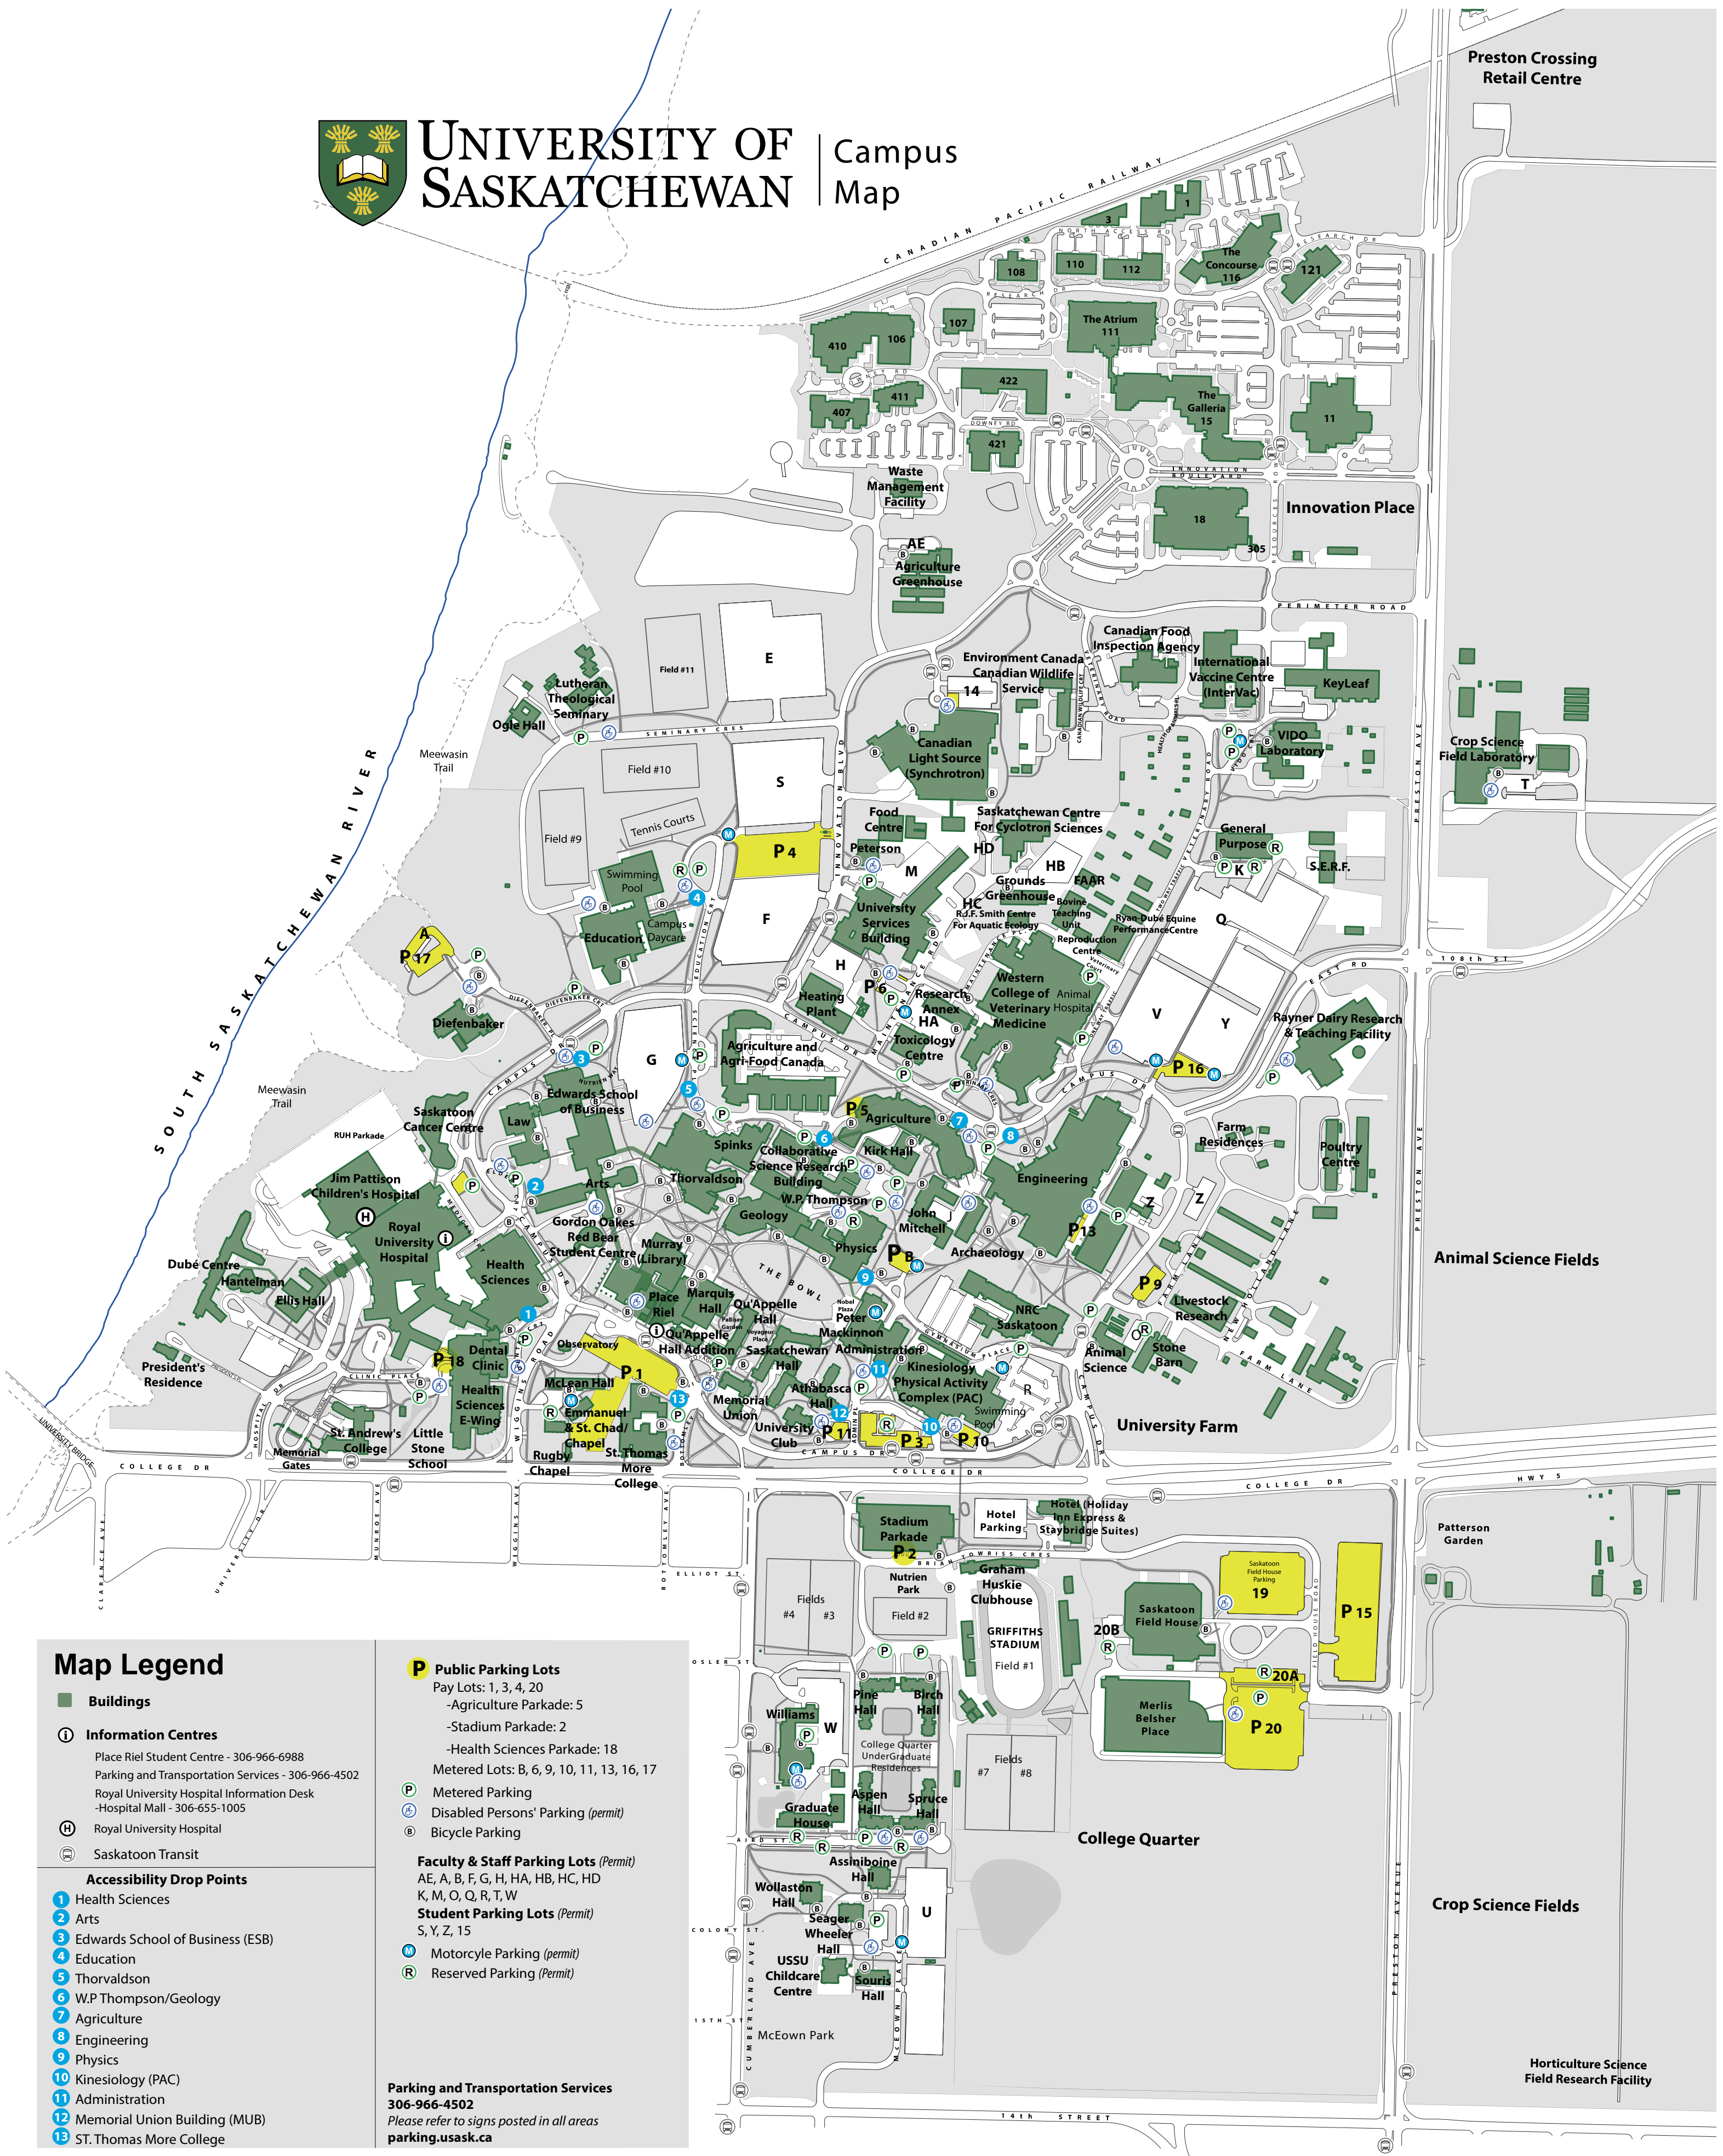

UNIVERSITY OF SASKATCHEWAN

Campus Map

Map Legend

- Buildings
- Information Centres
 - Place Riel Student Centre - 306-966-6988
 - Parking and Transportation Services - 306-966-4502
 - Royal University Hospital Information Desk - Hospital Mall - 306-655-1005
 - Royal University Hospital
 - Saskatoon Transit
- Accessibility Drop Points
 - 1 Health Sciences
 - 2 Arts
 - 3 Edwards School of Business (ESB)
 - 4 Education
 - 5 Thorvaldson
 - 6 W.P. Thompson/Geology
 - 7 Agriculture
 - 8 Engineering
 - 9 Physics
 - 10 Kinesiology (PAC)
 - 11 Administration
 - 12 Memorial Union Building (MUB)
 - 13 St. Thomas More College

- Public Parking Lots
 - Pay Lots: 1, 3, 4, 20
 - Agriculture Parkade: 5
 - Stadium Parkade: 2
 - Health Sciences Parkade: 18
 - Metered Lots: B, 6, 9, 10, 11, 13, 16, 17
- Metered Parking
 - Disabled Persons' Parking (permit)
 - Bicycle Parking
- Faculty & Staff Parking Lots (Permit)
 - AE, A, B, F, G, H, HA, HB, HC, HD
 - K, M, O, Q, R, T, W
- Student Parking Lots (Permit)
 - S, Y, Z, 15
- Motorcycle Parking (permit)
- Reserved Parking (Permit)

Parking and Transportation Services
306-966-4502
Please refer to signs posted in all areas
parking.usask.ca