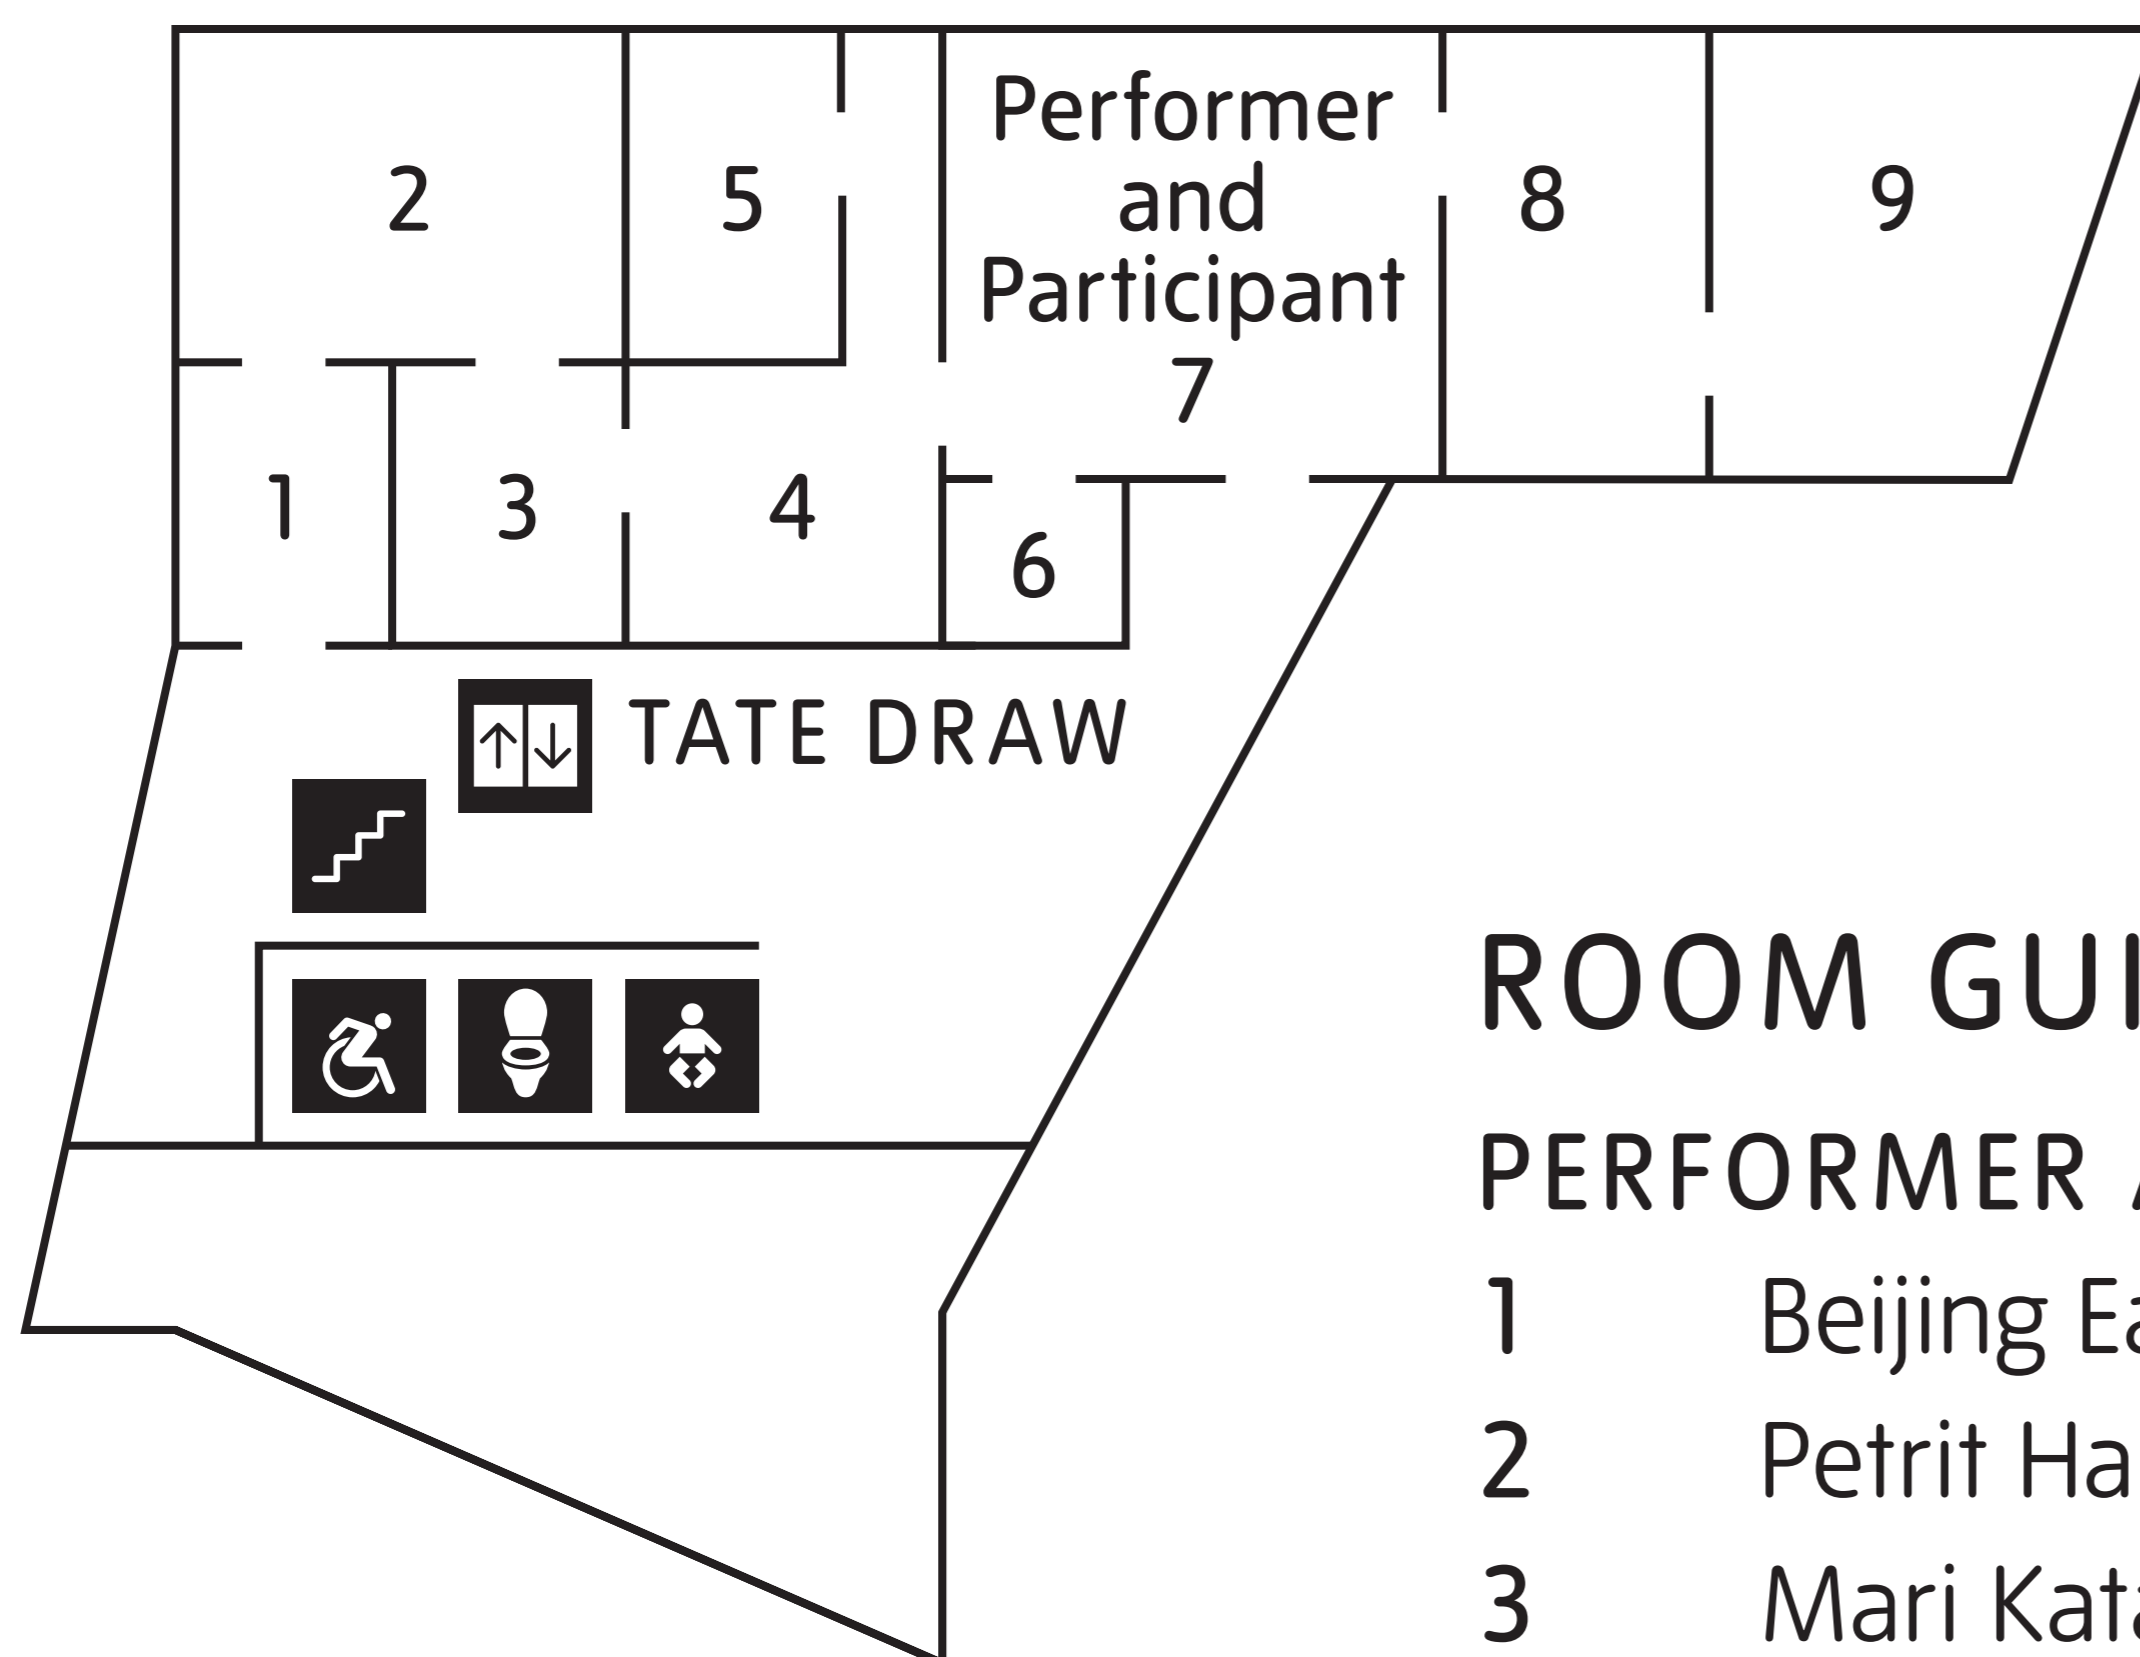

BLAVATNIK BUILDING

*TICKET REQUIRED 🎫

Ticket desk is located on Level 0, Turbine Hall. Join as a Member for unlimited free exhibition

TATE MODERN

3

NATALIE BELL BUILDING

ACCESS
THROUGH LEVELS 0, 1 AND 4

BLAVATNIK BUILDING

*TICKET REQUIRED 🎫

Ticket desk is located on Level 0, Turbine Hall. Join as a Member for unlimited free exhibition

TATE MODERN

4

NATALIE BELL BUILDING

BRIDGE

ARTIST ROOMS
Anthony McCall
Solid Light

ARTIST ROOMS
Jannis Kounellis