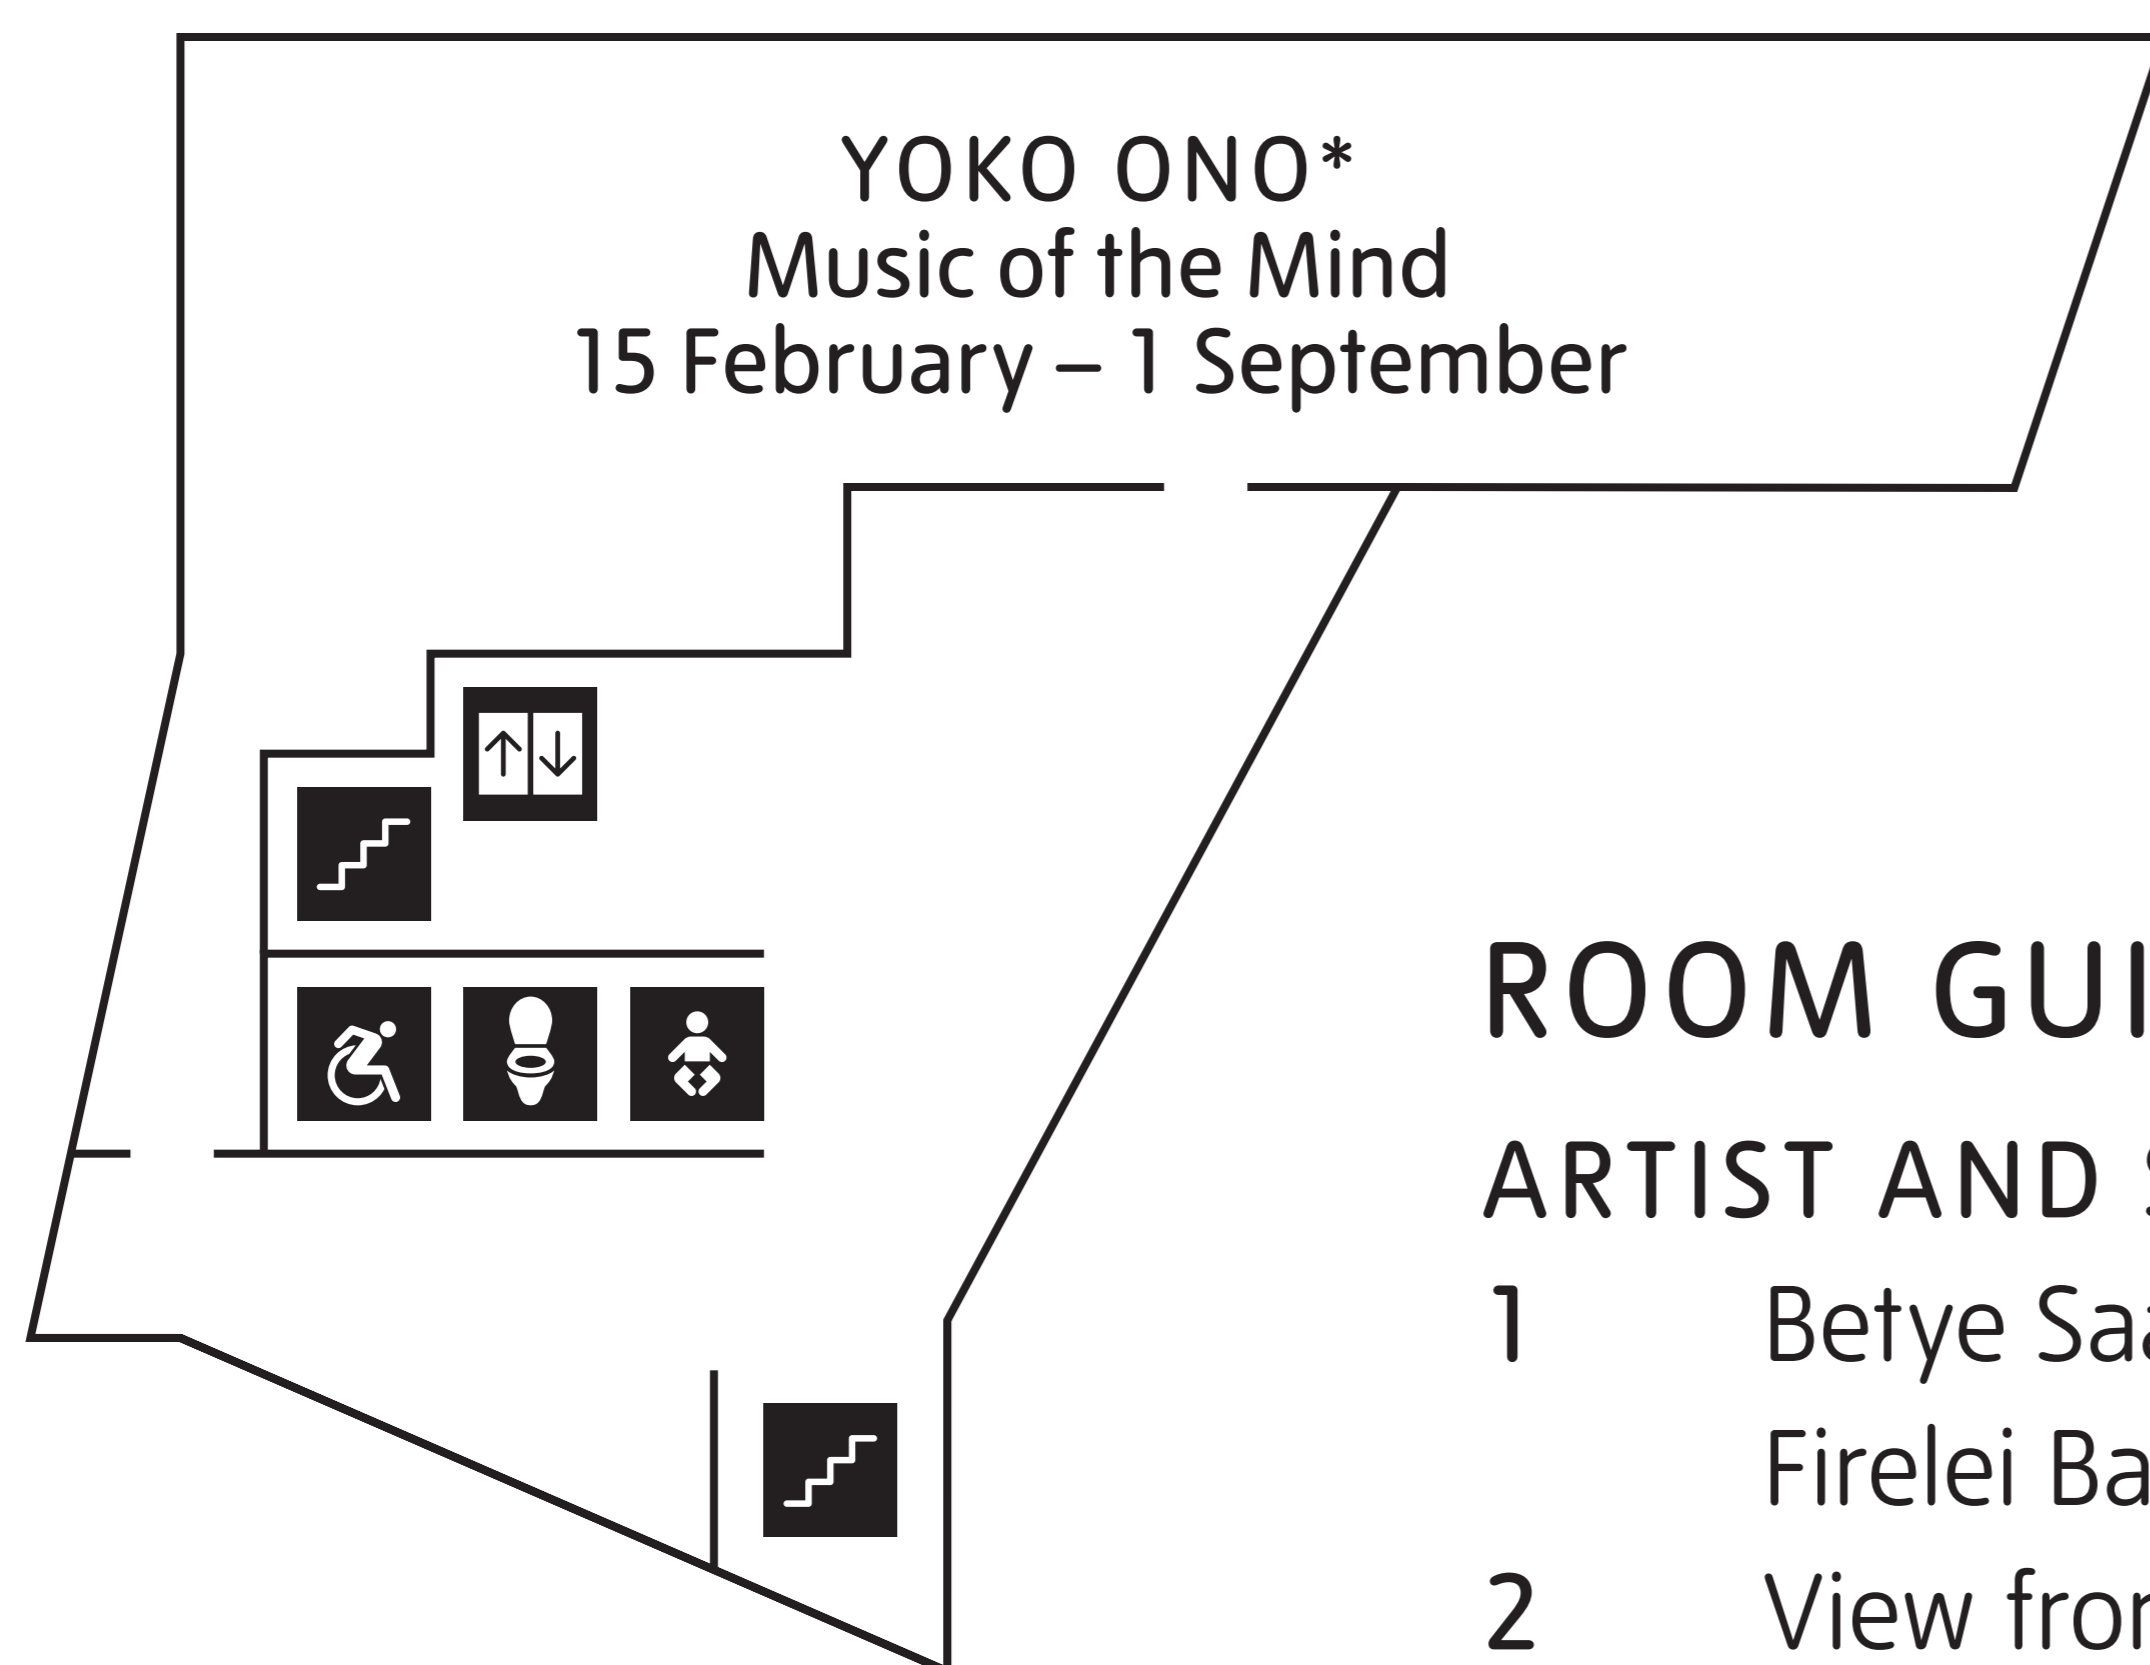

TATE MODERN

NATALIE BELL BUILDING

BLAVATNIK BUILDING

TATE MODERN

2

NATALIE BELL BUILDING

ACCESS
THROUGH LEVELS 0, 1 AND 4

YOKO ONO*
Music of the Mind
15 February – 1 September

BLAVATNIK BUILDING

*TICKET REQUIRED 🎫

Ticket desk is located on Level 0, Turbine Hall. Join as a Member for unlimited free exhibition

TATE MODERN

3

NATALIE BELL BUILDING

ACCESS
THROUGH LEVELS 0, 1 AND 4

BLAVATNIK BUILDING