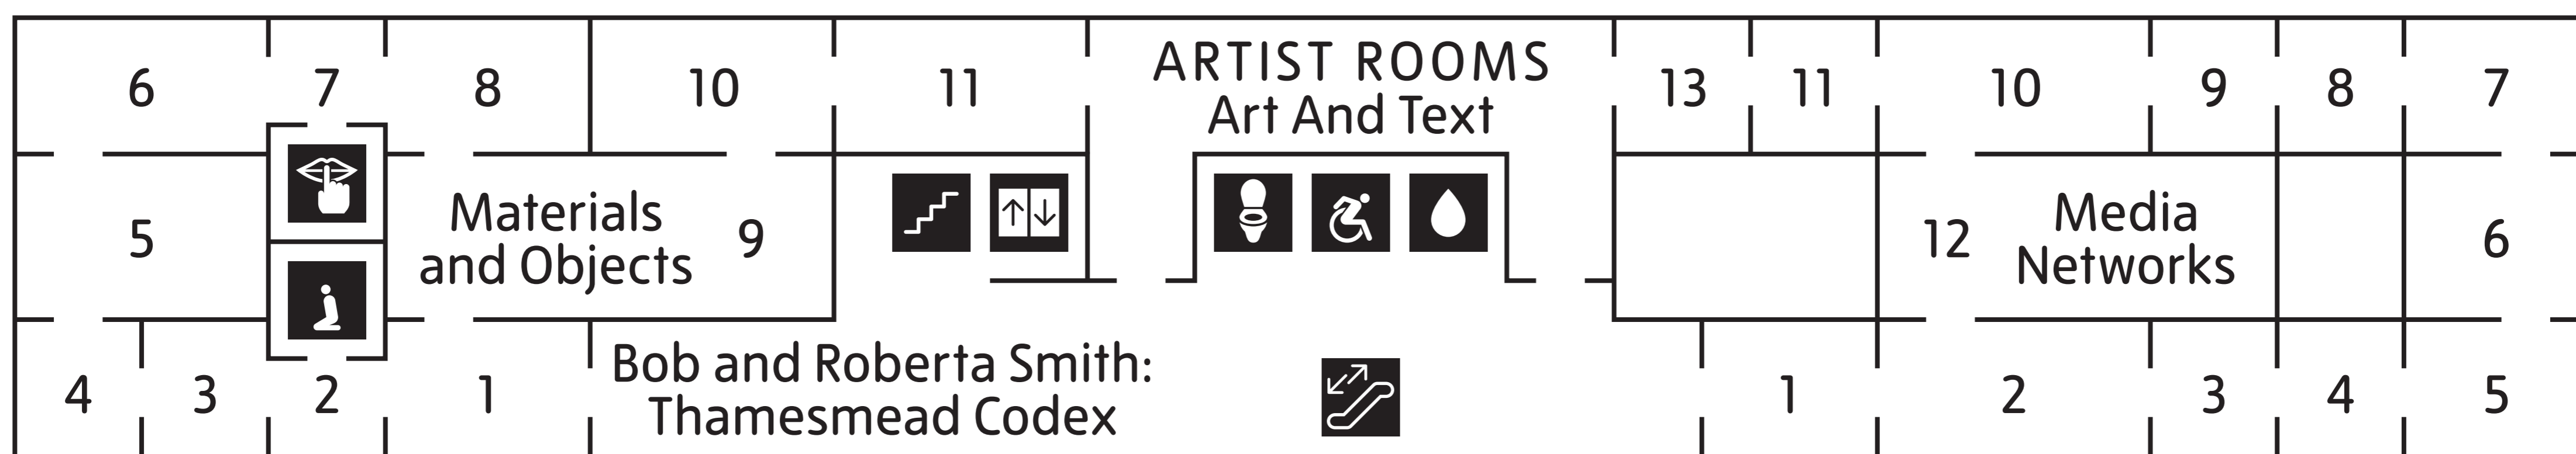

*TICKET REQUIRED 🎫

Ticket desk is located on Level 0, Turbine Hall. Join as a Member for unlimited free exhibition

TATE MODERN

4

NATALIE BELL BUILDING

BRIDGE

ARTIST ROOMS
Anthony McCall
Solid Light

ARTIST ROOMS
Jannis Kounellis