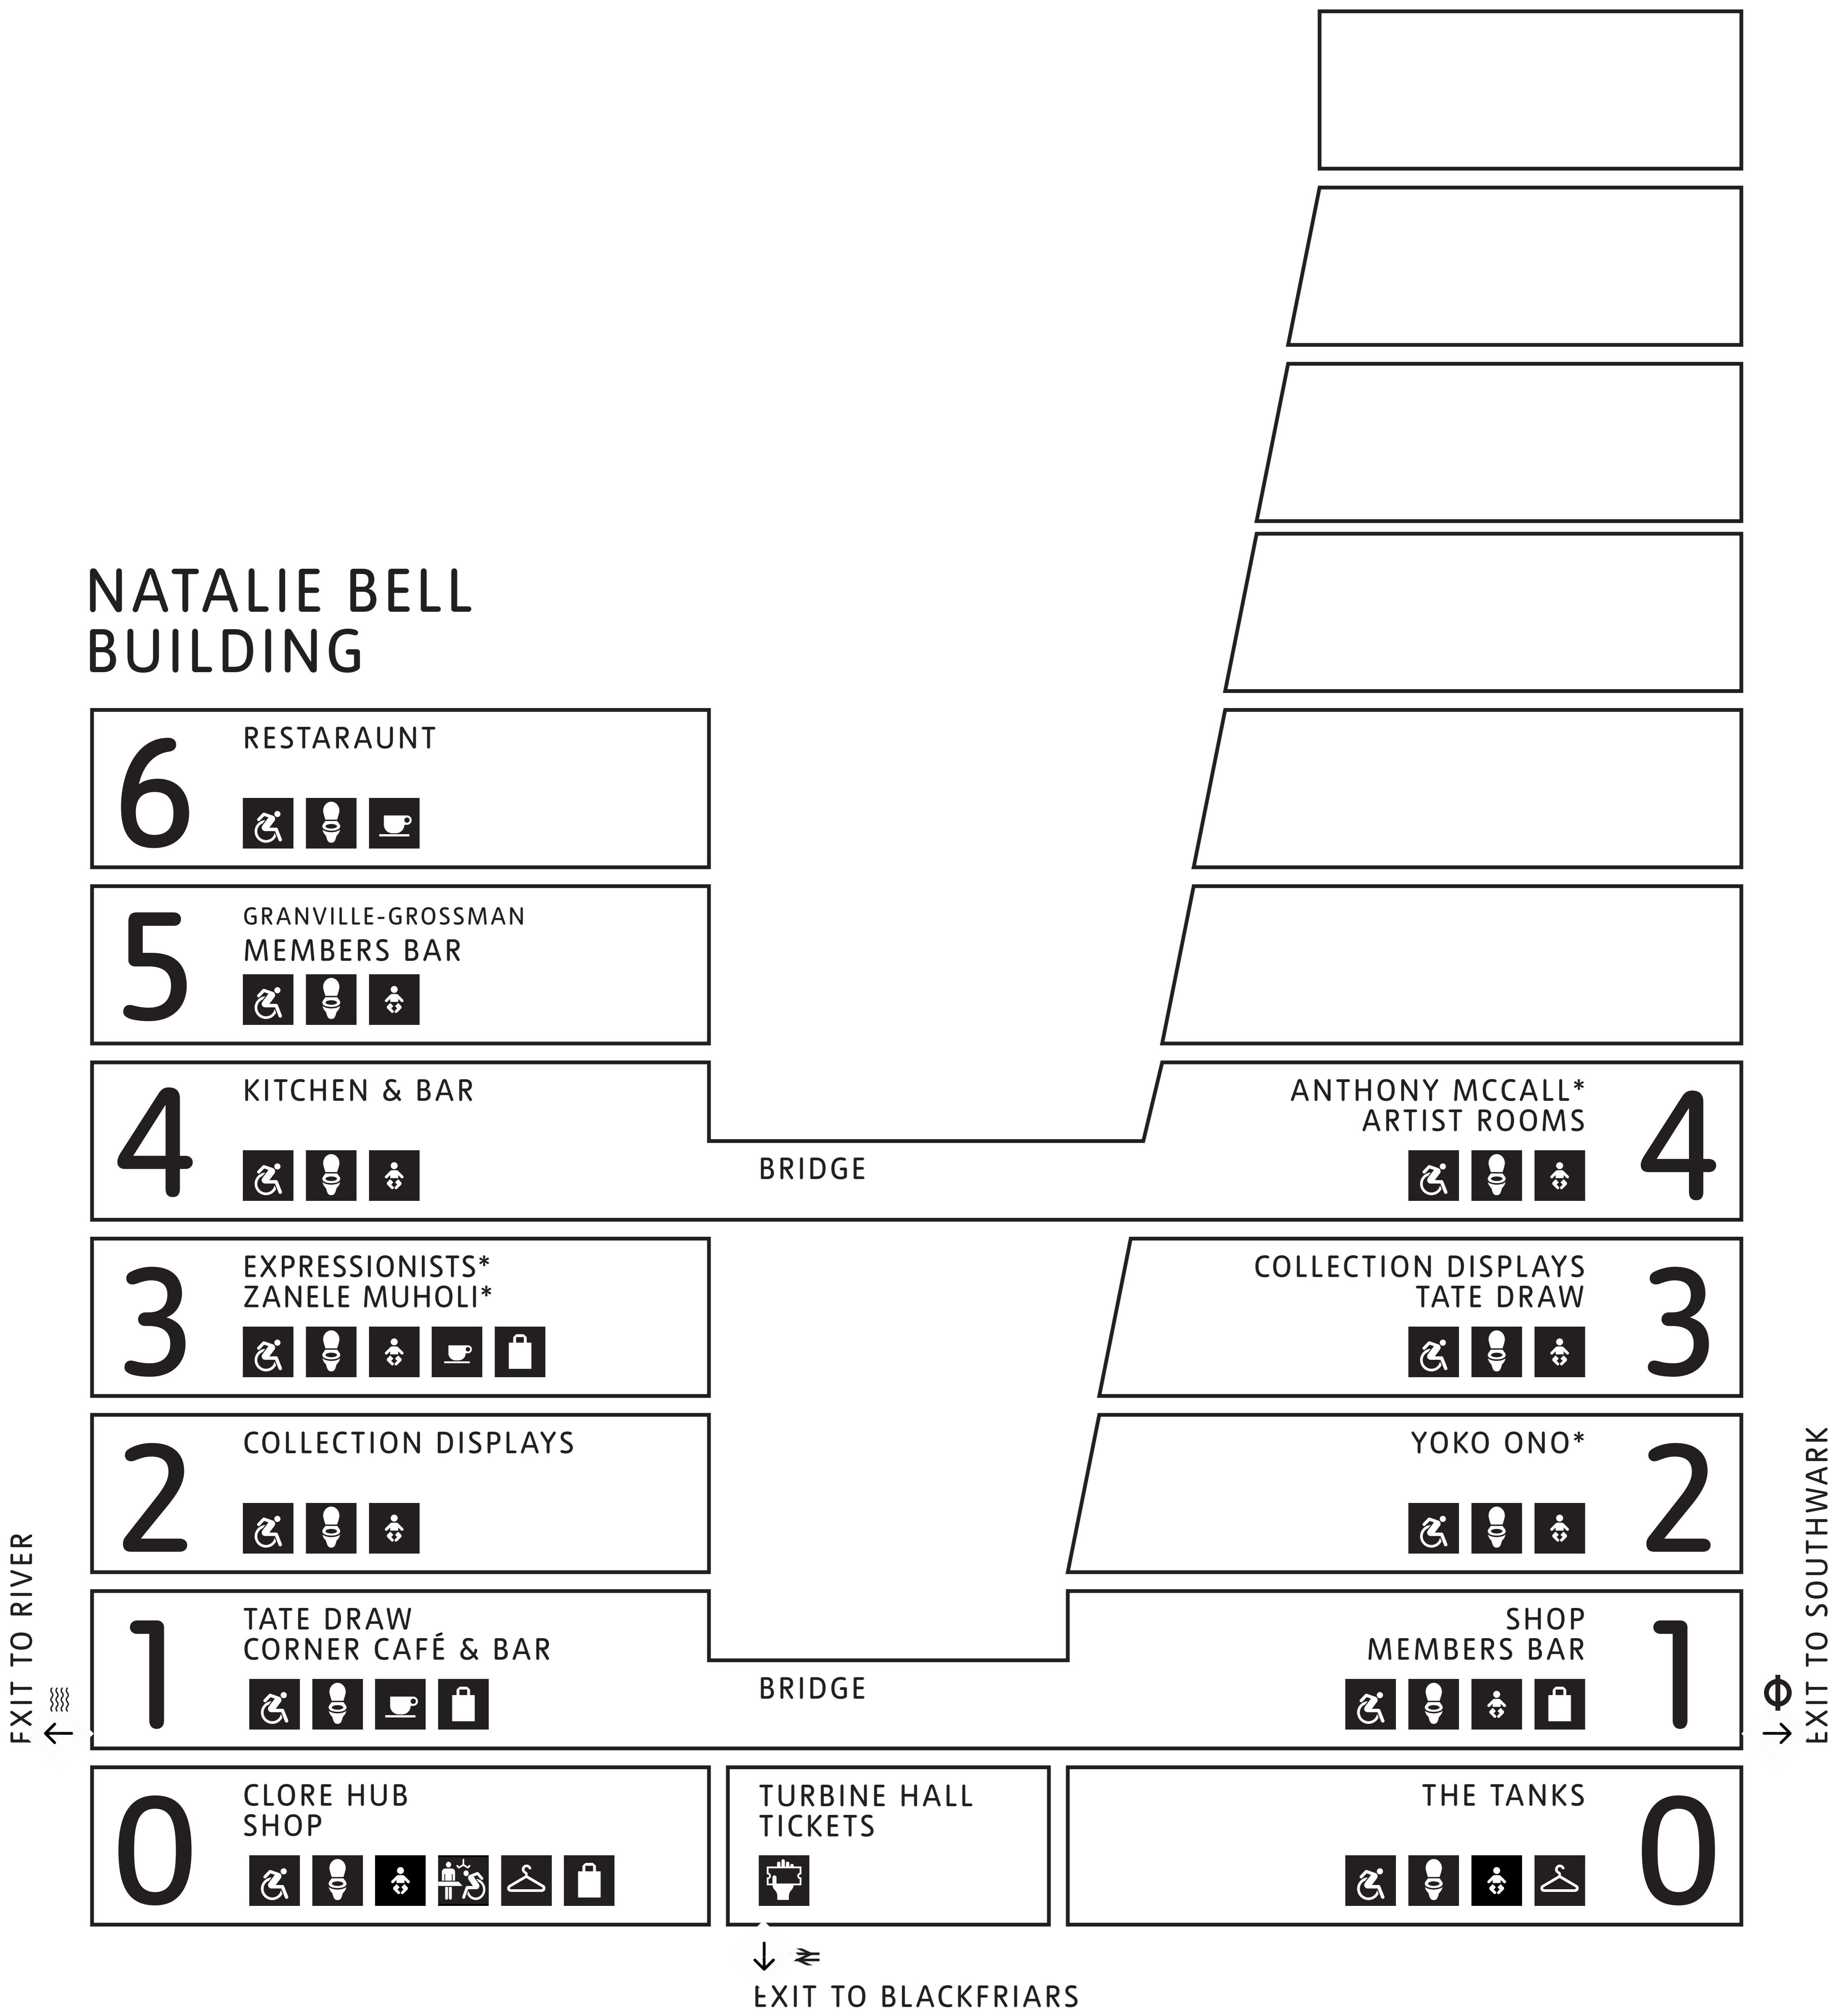

TATE MODERN

BLAVATNIK BUILDING

NATALIE BELL BUILDING

*TICKET REQUIRED 🎫

Ticket desk is located on Level 0, Turbine Hall. Join as a Member for unlimited free exhibition

TATE MODERN

0

NATALIE BELL BUILDING

BLAVATNIK BUILDING

KEY

-  Djanogly Café
-  Toilets
-  Accessible toilets
-  Changing Places
-  Baby changing
-  Shop
-  Cloakroom
-  Lift
-  Water fountain
-  Tickets
-  Step-free
-  Stairs
-  Escalator
-  Multi-faith Contemplation room
-  Quiet room

BLAVATNIK BUILDING

*TICKET REQUIRED 🎫

Ticket desk is located on Level 0, Turbine Hall. Join as a Member for unlimited free exhibition

TATE MODERN

3

NATALIE BELL BUILDING

ACCESS
THROUGH LEVELS 0, 1 AND 4

BLAVATNIK BUILDING