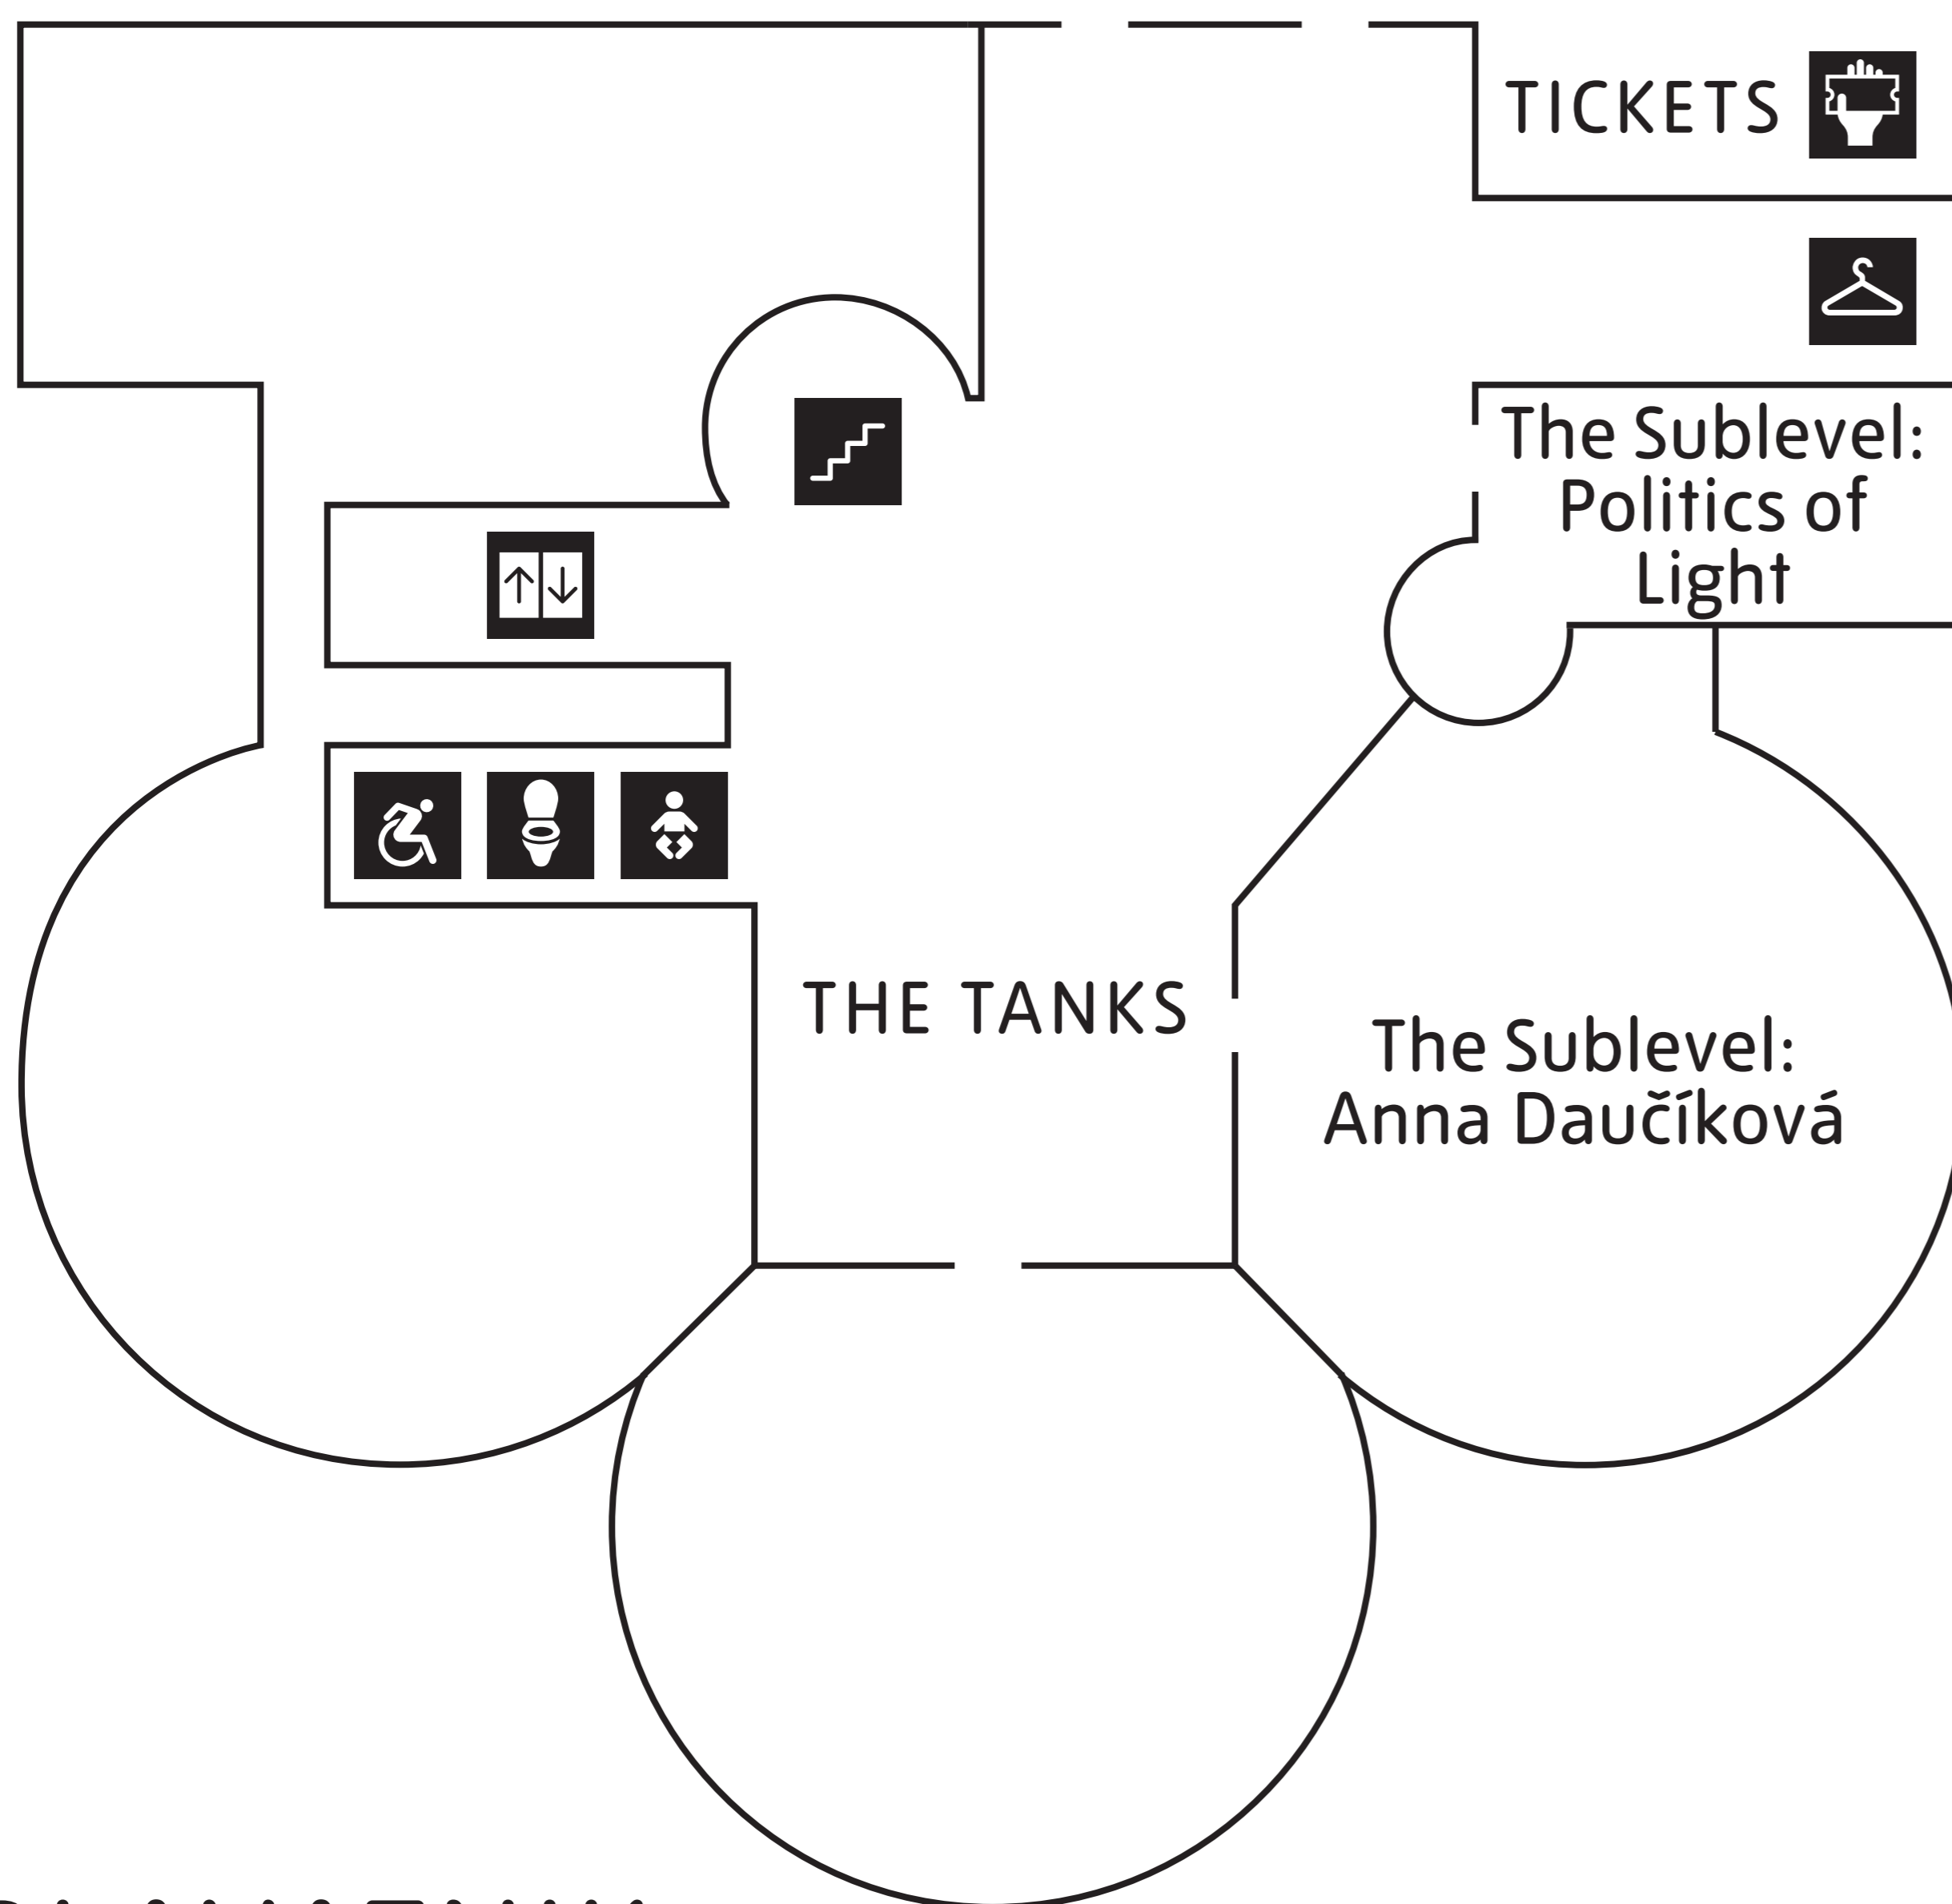

TATE MODERN

BLAVATNIK BUILDING

NATALIE BELL BUILDING

*TICKET REQUIRED 🎫

Ticket desk is located on Level 0, Turbine Hall. Join as a Member for unlimited free exhibition

TATE MODERN

0

NATALIE BELL BUILDING

BLAVATNIK BUILDING

KEY

-  Djanogly Café
-  Toilets
-  Accessible toilets
-  Changing Places
-  Baby changing
-  Shop
-  Cloakroom
-  Lift
-  Water fountain
-  Tickets
-  Step-free
-  Stairs
-  Escalator
-  Multi-faith Contemplation room
-  Quiet room

BLAVATNIK BUILDING

*TICKET REQUIRED 🎫

Ticket desk is located on Level 0, Turbine Hall. Join as a Member for unlimited free exhibition

TATE MODERN

3

NATALIE BELL BUILDING

ACCESS
THROUGH LEVELS 0, 1 AND 4

BLAVATNIK BUILDING

*TICKET REQUIRED 🎫

Ticket desk is located on Level 0, Turbine Hall. Join as a Member for unlimited free exhibition

TATE MODERN

4

NATALIE BELL BUILDING

BRIDGE

ARTIST ROOMS
Anthony McCall
Solid Light

ARTIST ROOMS
Jannis Kounellis