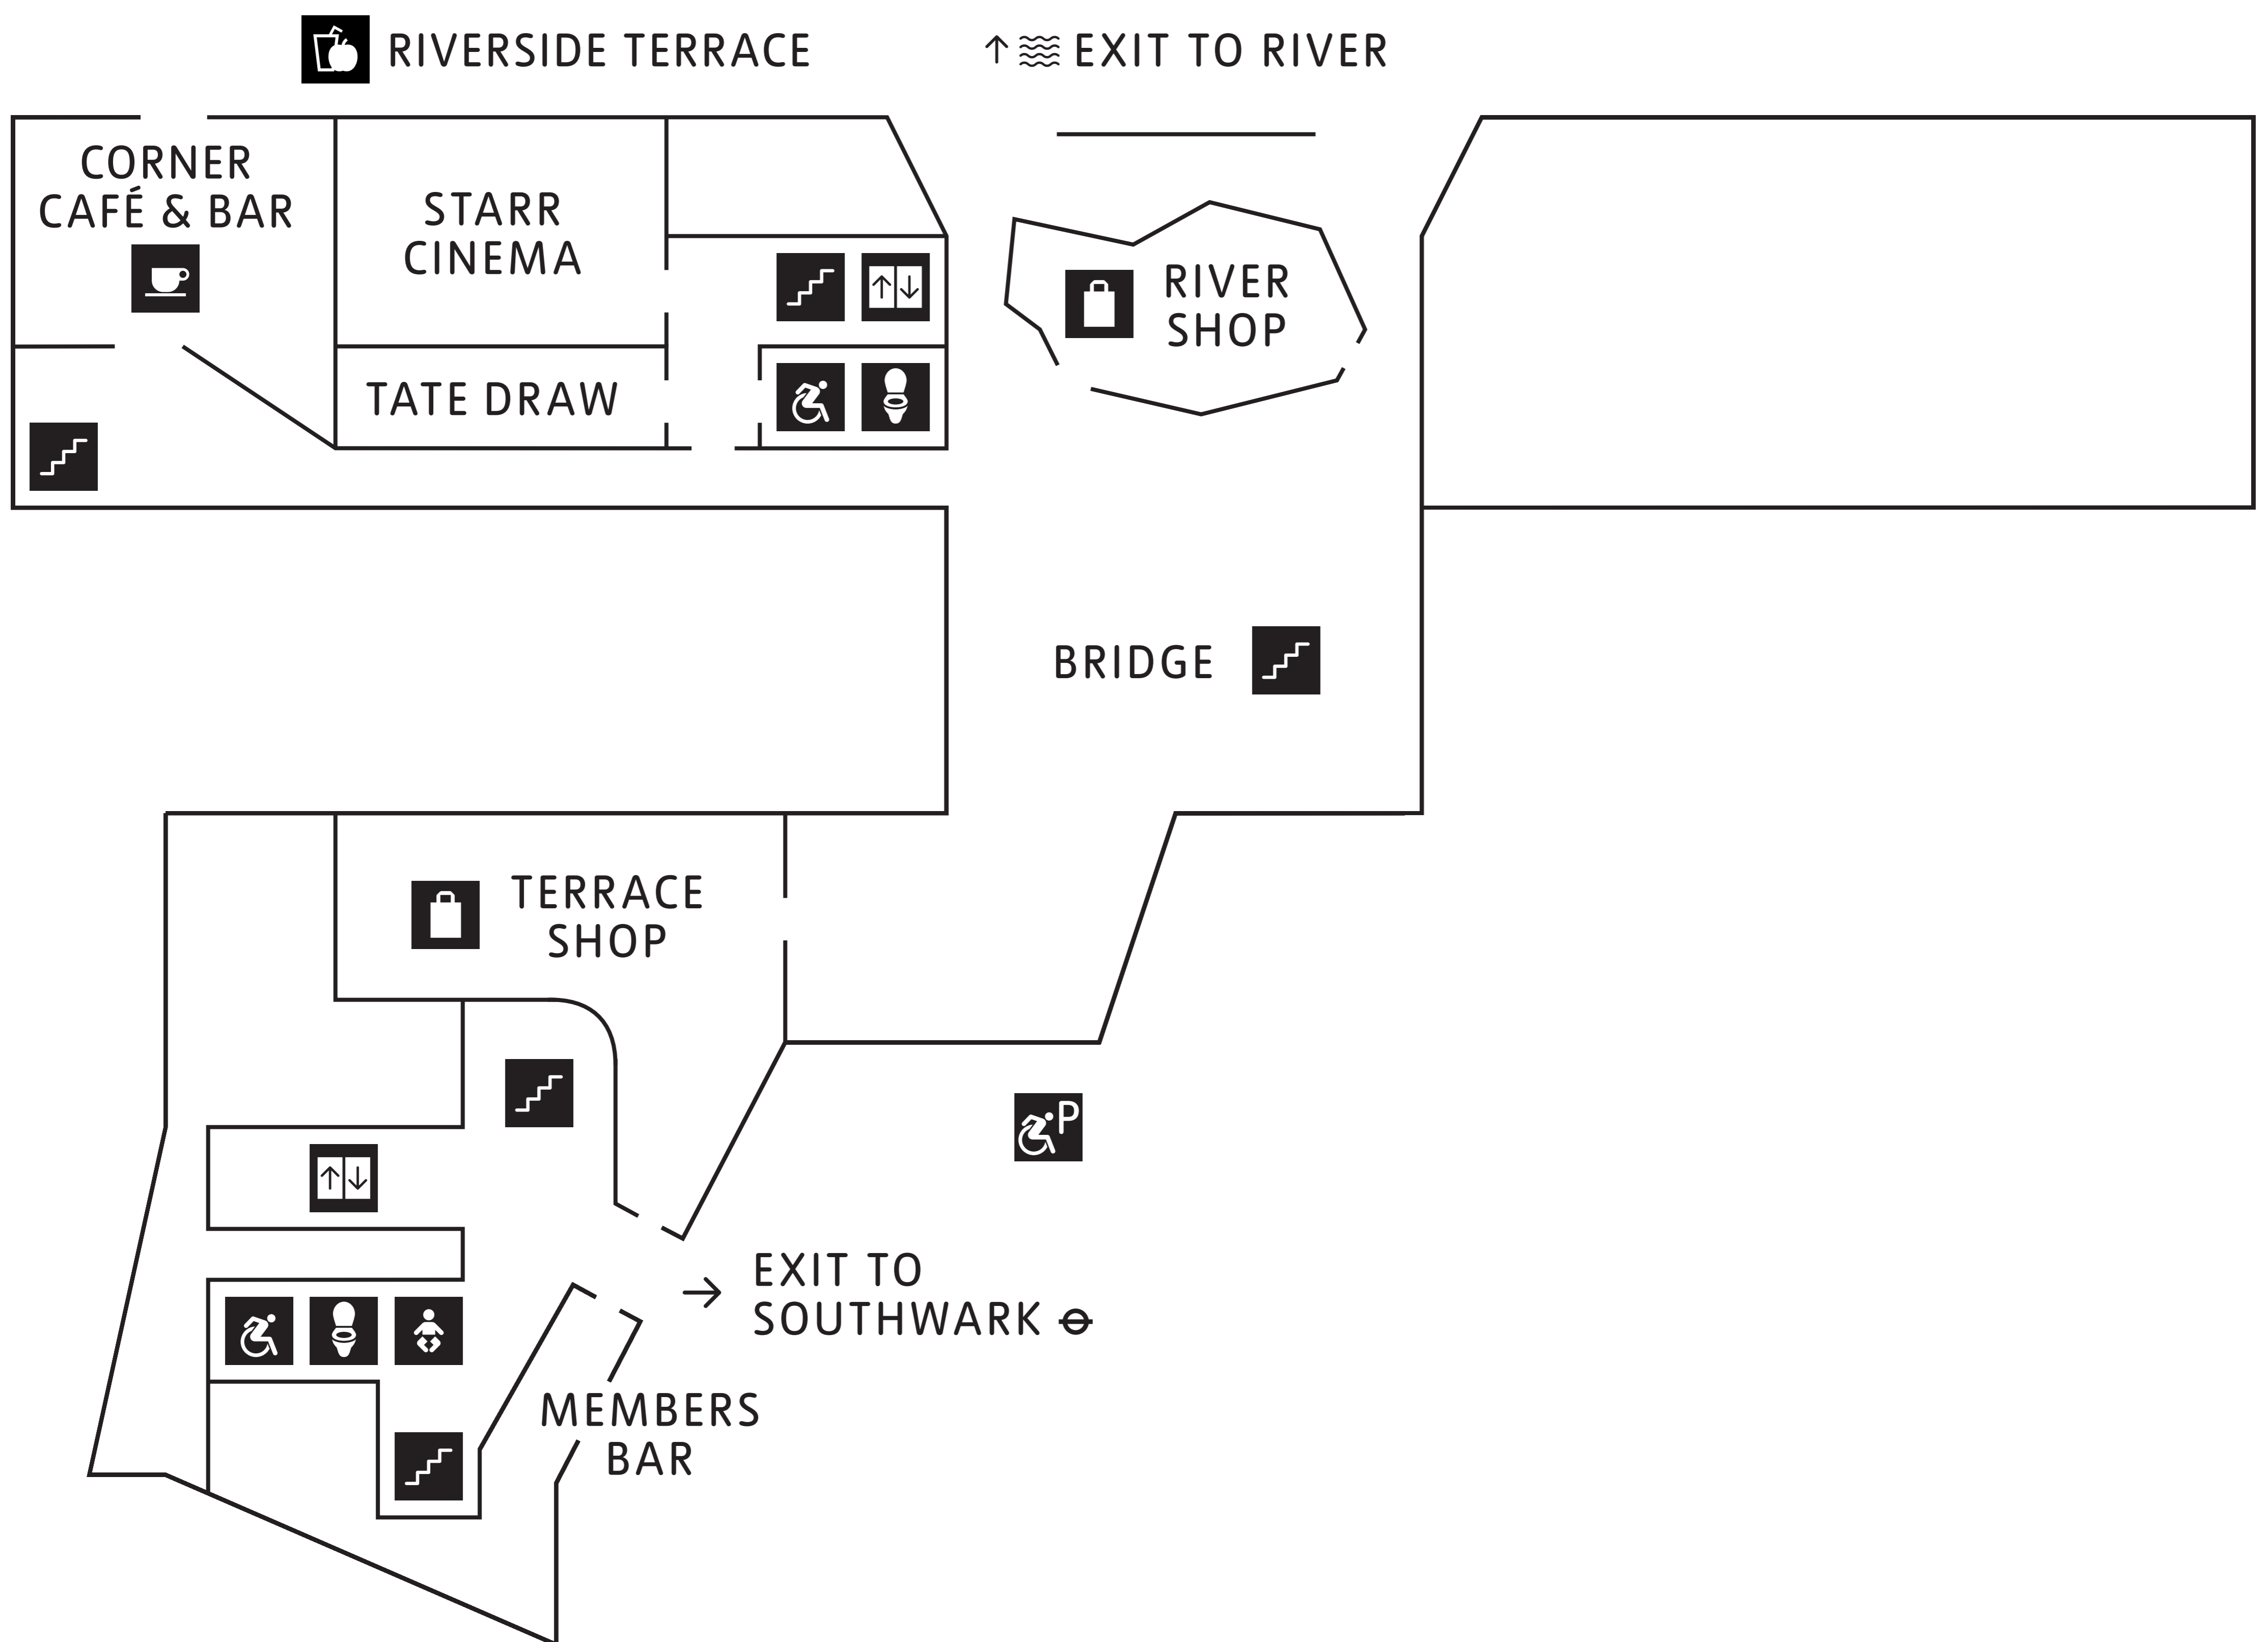

TATE MODERN

NATALIE BELL BUILDING

BLAVATNIK BUILDING