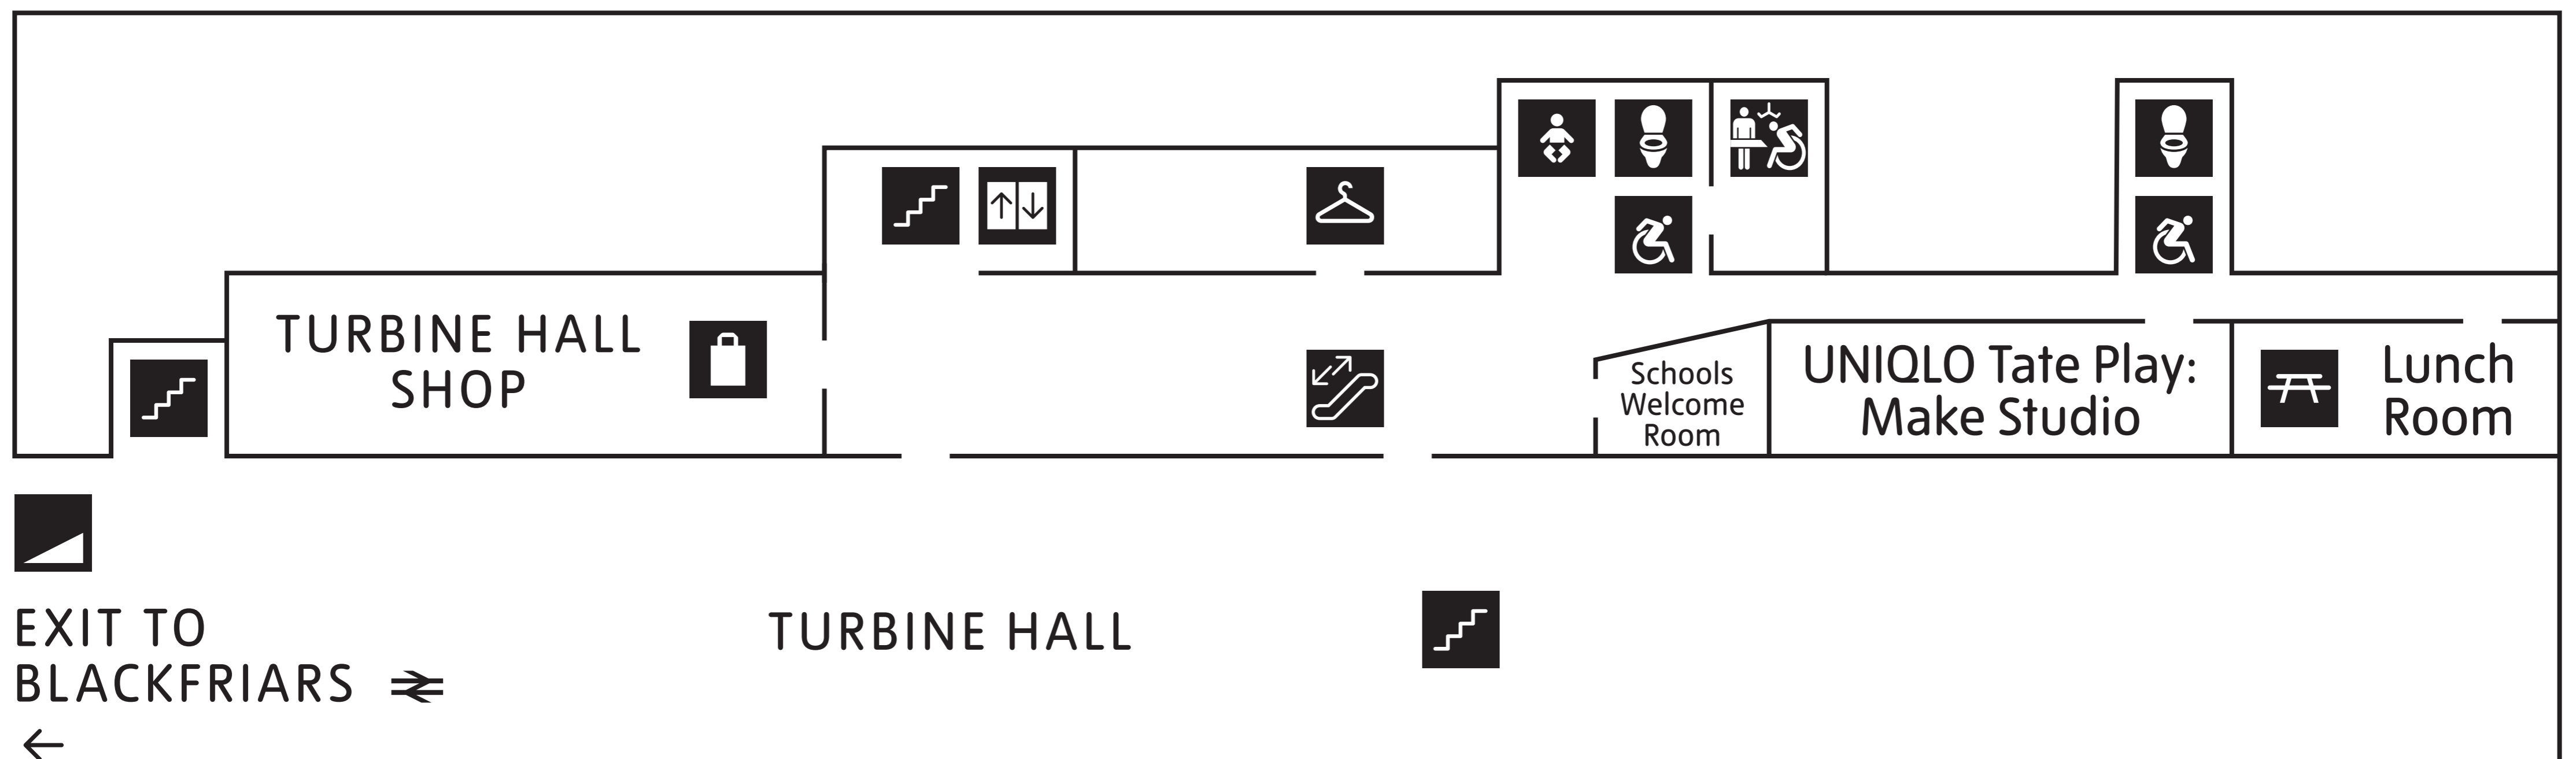

TATE MODERN

BLAVATNIK BUILDING

NATALIE BELL BUILDING

*TICKET REQUIRED 🎫

Ticket desk is located on Level 0, Turbine Hall. Join as a Member for unlimited free exhibition

TATE MODERN

0

NATALIE BELL BUILDING

BLAVATNIK BUILDING

KEY

-  Djanogly Café
-  Toilets
-  Accessible toilets
-  Changing Places
-  Baby changing
-  Shop
-  Cloakroom
-  Lift
-  Water fountain
-  Tickets
-  Step-free
-  Stairs
-  Escalator
-  Multi-faith Contemplation room
-  Quiet room

BLAVATNIK BUILDING

*TICKET REQUIRED 🎫

Ticket desk is located on Level 0, Turbine Hall. Join as a Member for unlimited free exhibition

TATE MODERN

3

NATALIE BELL BUILDING

ACCESS
THROUGH LEVELS 0, 1 AND 4

BLAVATNIK BUILDING

*TICKET REQUIRED

Ticket desk is located on Level 0, Turbine Hall. Join as a Member for unlimited free exhibition