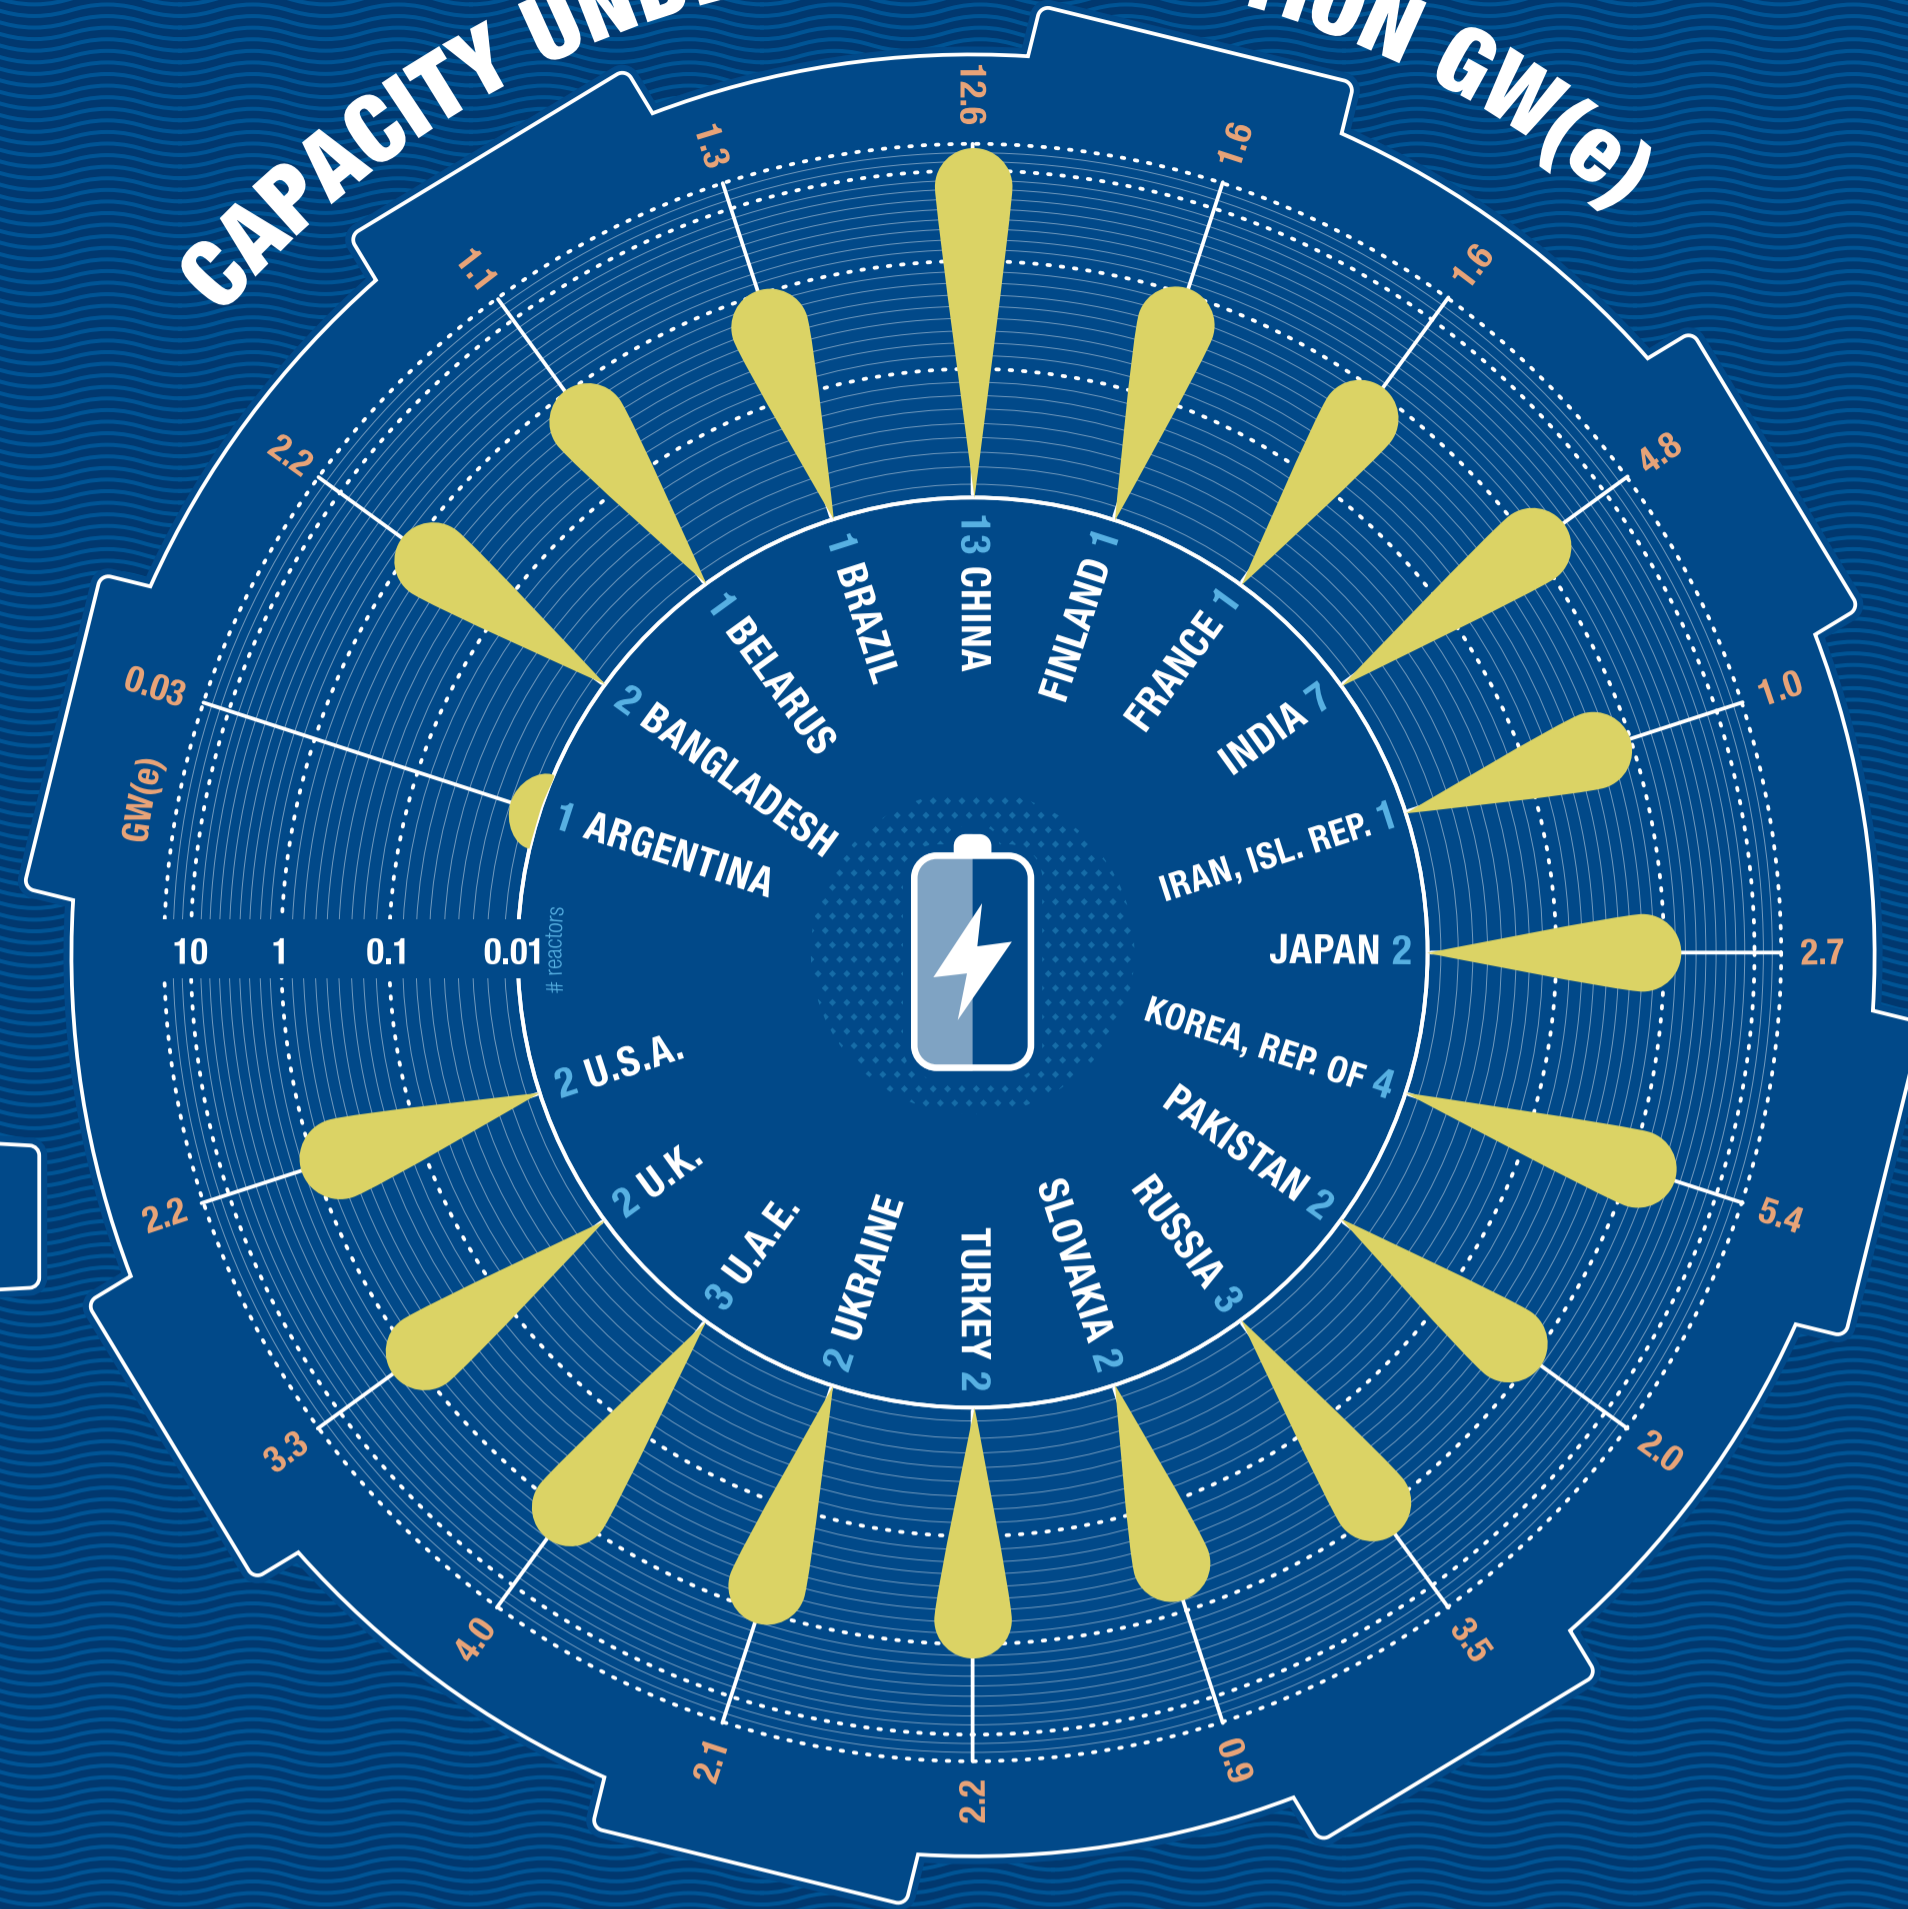

UNDER CONSTRUCTION

CAPACITY UNDER CONSTRUCTION GW(e)

GENERATING LOW CARBON ELECTRICITY