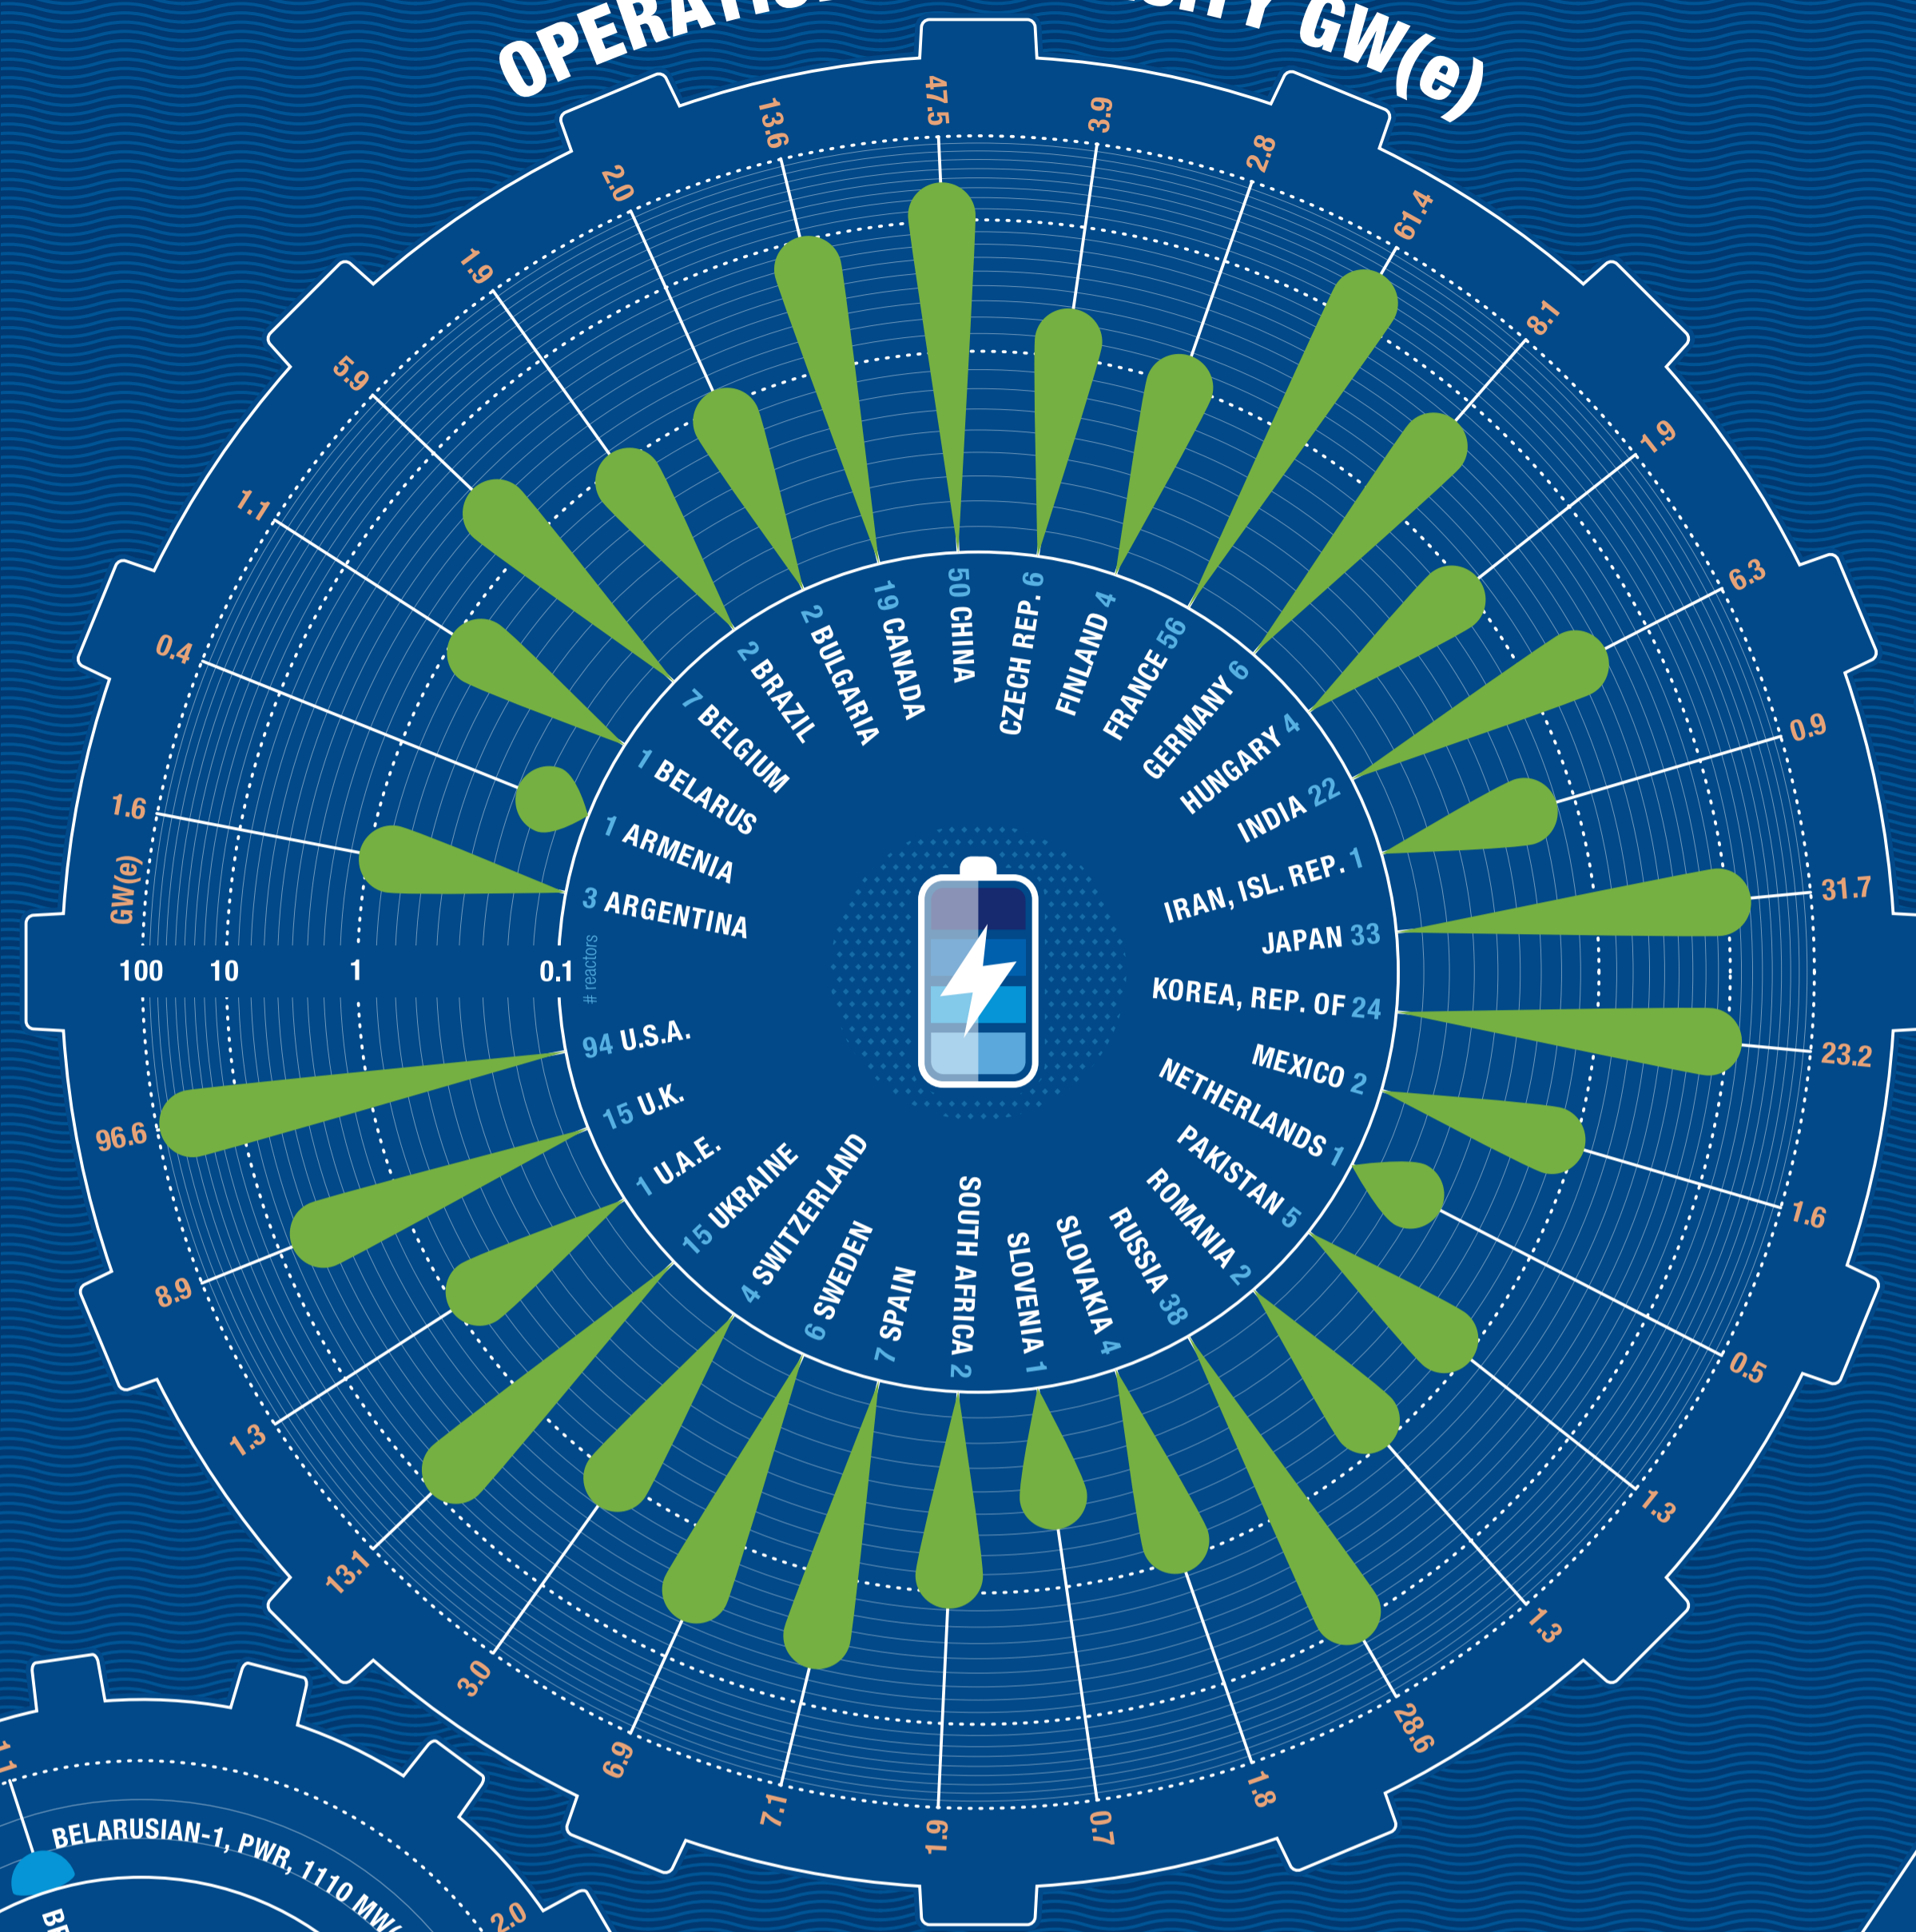

NUCLEAR POWER STATUS 2020

OPERATIONAL

OPERATIONAL CAPACITY GW(e)