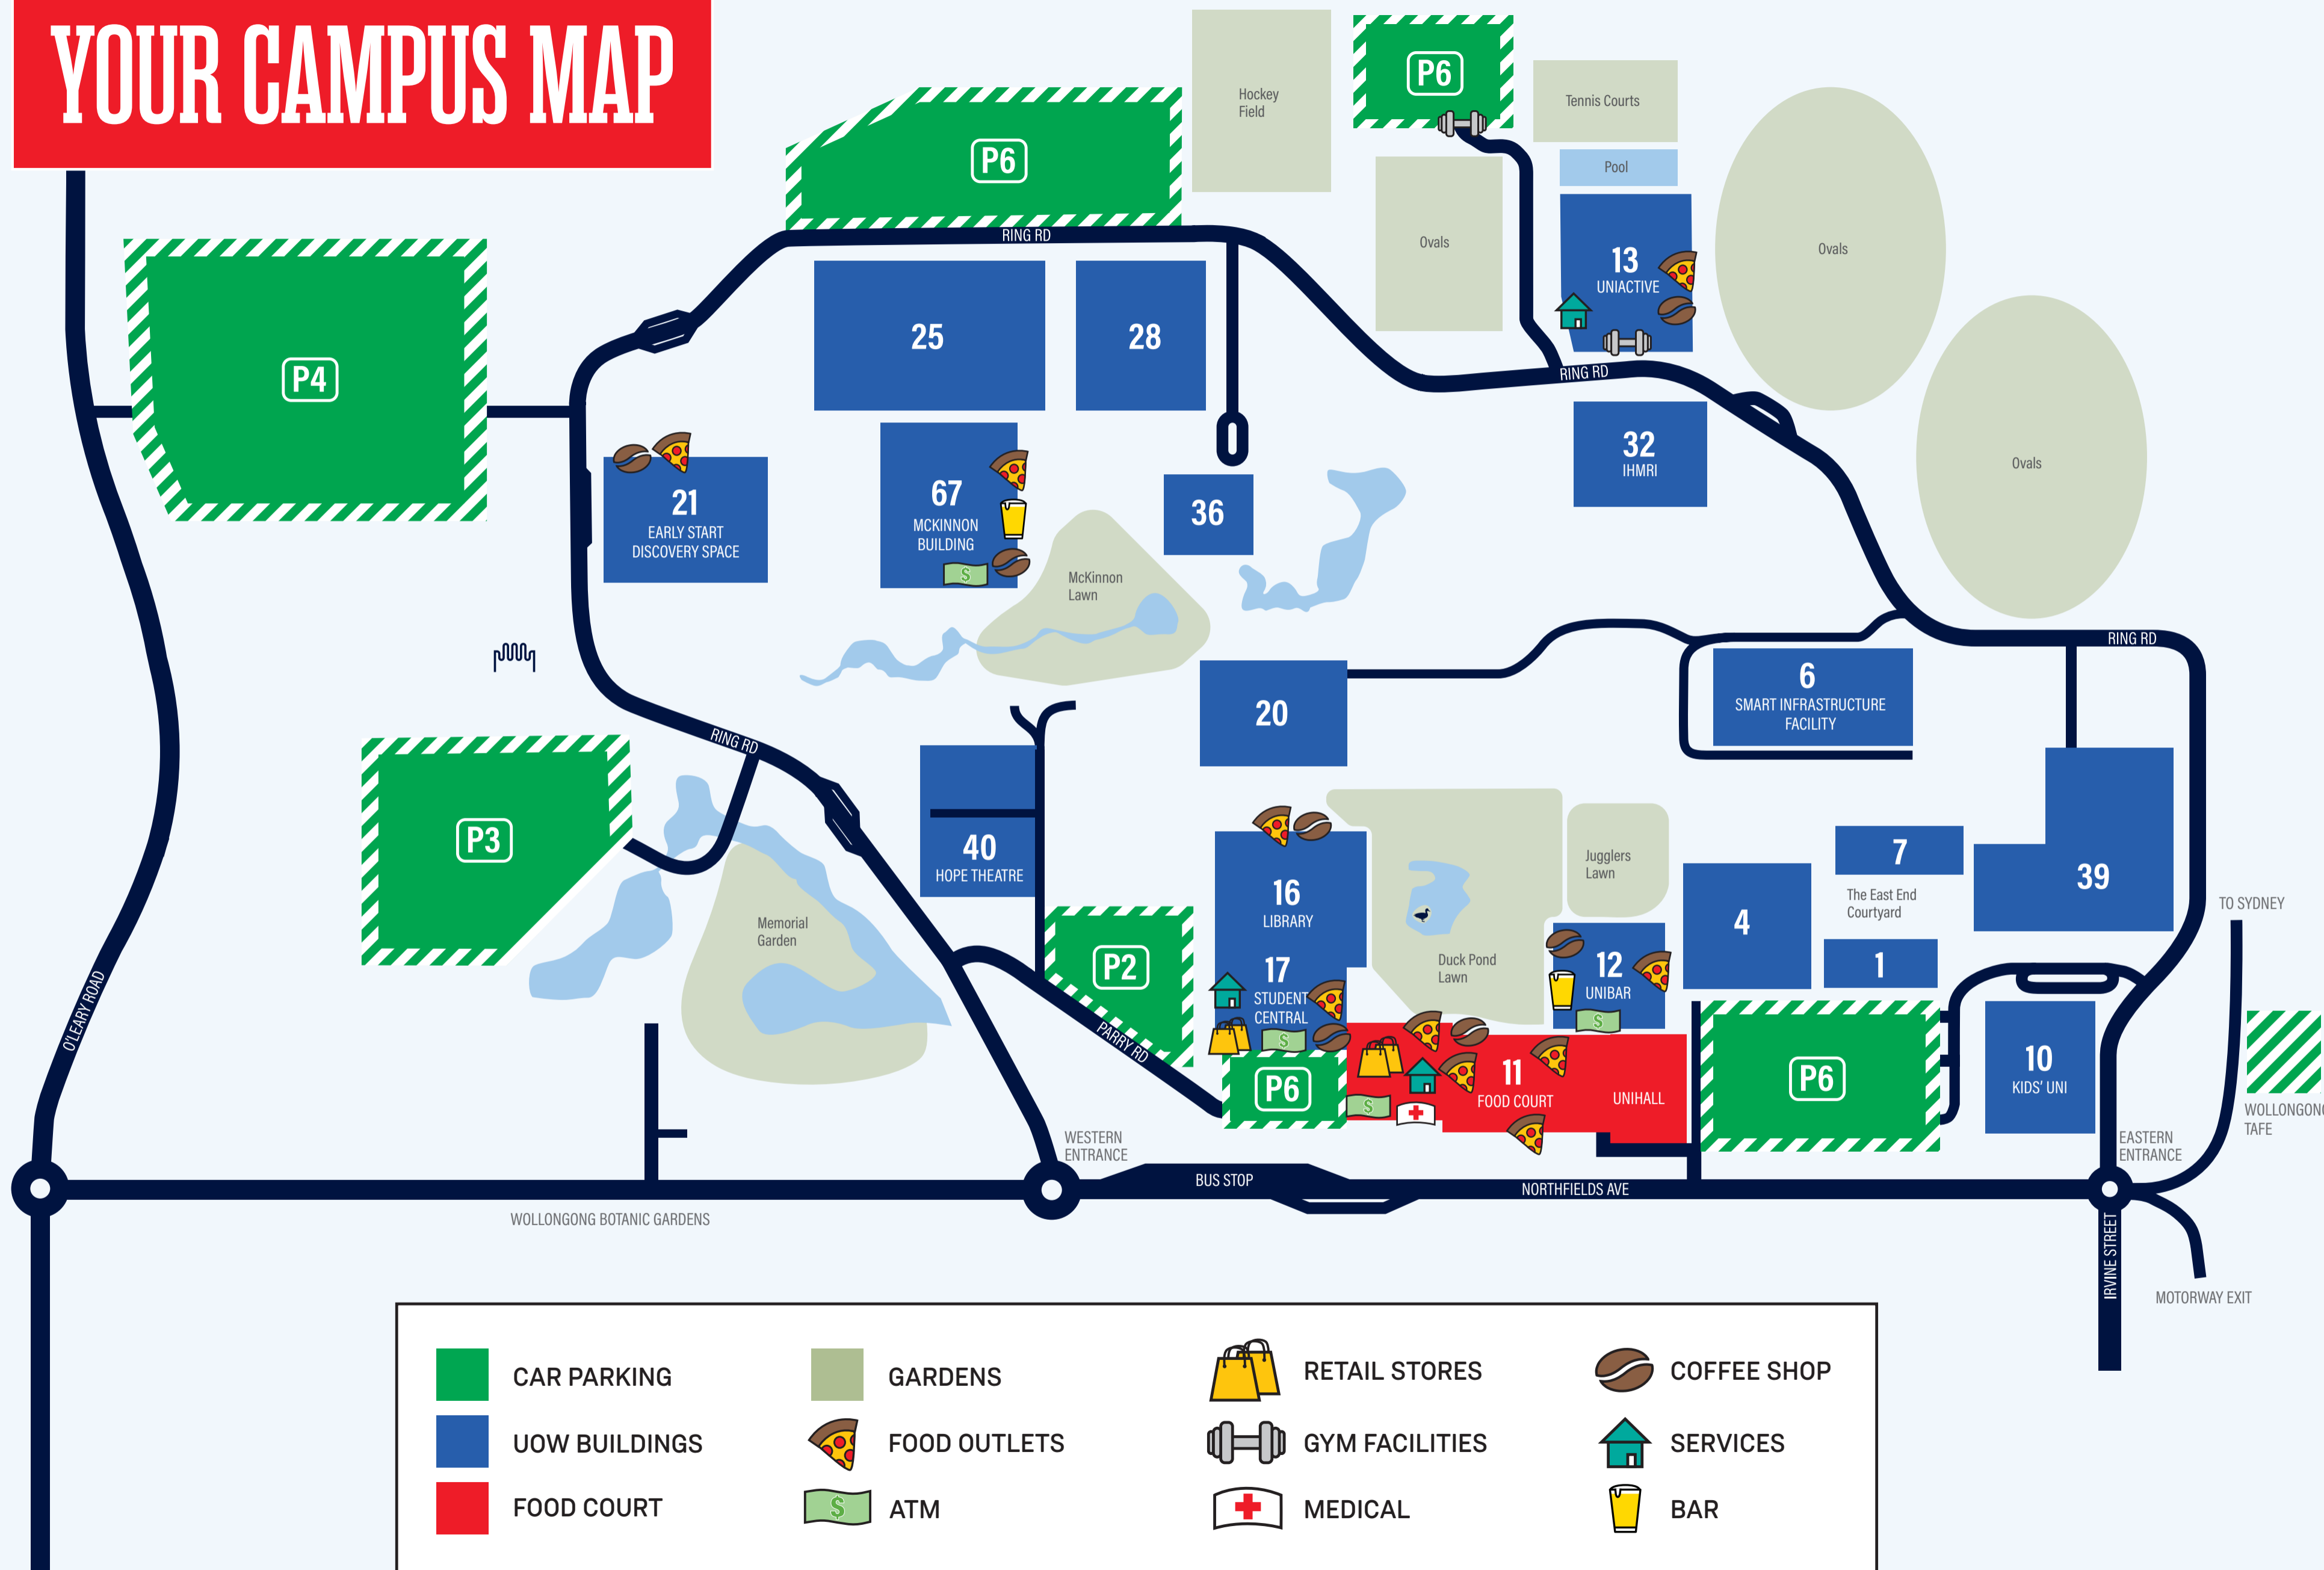

YOUR CAMPUS MAP

CAMPUS DIRECTORY

BUILDING 11

UNISHOP unishop.uow.edu.au

POST OFFICE auspost.com.au
Located inside UniShop

MAC 1 mac1.com.au
Located inside UniShop

IGA iga.com.au
Located just outside Food Court

LITTLE ASIA [Little Asia](#)
Located in the Food Court

KATHMANDU CURRY [Kathmandu Curry](#)
Located in the Food Court

OKUMA SUSHI [Okuma Sushi](#)
Food Court

DELISH [Delish](#)
Located in the Food Court

PICCOLO ME piccolome.com

BEE SWEET 21 [Bee Sweet 21](#)
Located above Food Court

ZAMBRERO zambbrero.com.au
Food Court

GRAND PACIFIC HEALTH campusclinic.com.au
Level 1 - The Lounge

BUILDING 12

UNIBAR unibar.uow.edu.au

BUILDING 13

UNIACTIVE GYM uniactive.uow.edu.au

PHYTNESS HEALTHCARE PHYSIO phytness.com.au
Located inside UniActive gym

ASPIRE EVENTS & CATERING aspireevents.com.au

YOGABAR [YogaBar](#)
Located inside UniActive

BUILDING 16

PANIZZI panizzi.com.au
Outside the Library

BUILDING 17

GYPSY JONES gypsyjonescafe.com
Located in the Arcade

IMB BANK imb.com.au
Located in the Arcade

BUILDING 21

UGLY DUCKLING [Ugly Duckling](#)
Located outside Early Start Discovery Space

BUILDING 67

ASPIRE CAFE [Aspire Cafe](#)
Located in the Food Court

HEMINGWAY [Hemingway](#)
Located above the Food Court

SUBWAY subway.com
Located in the Food Court

KEW THAI [Kew Thai](#)
Located in the Food Court

LOOK US UP ON SOCIALS
UOW PULSE - YOUR UNILIFE