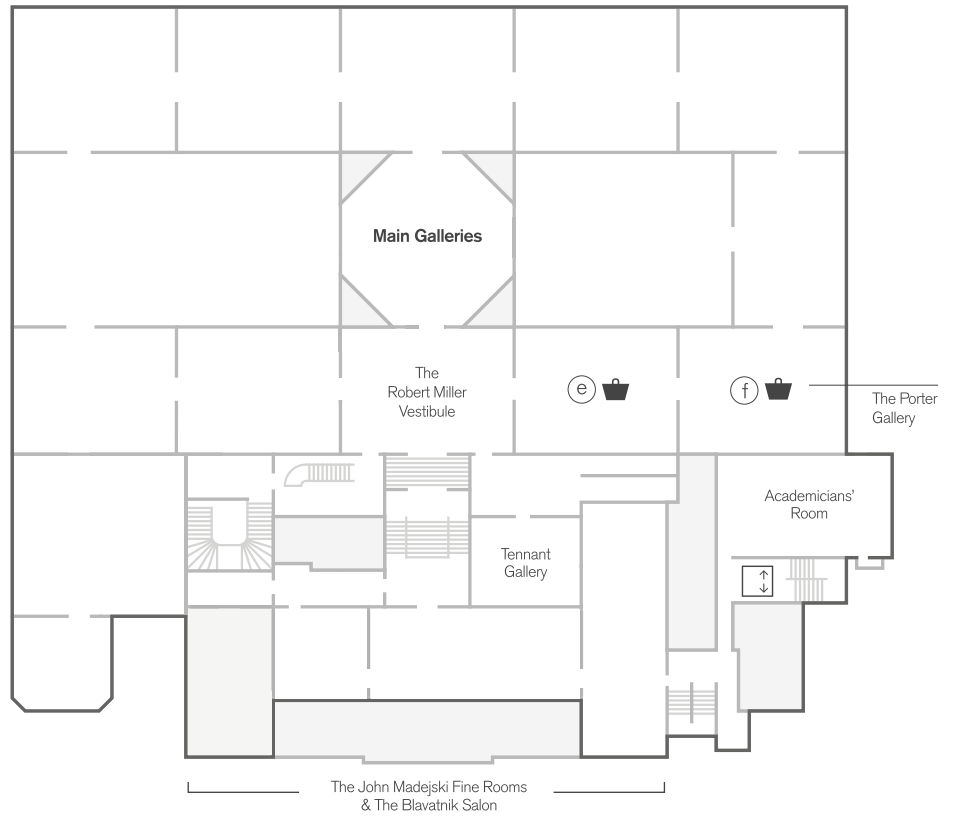

### Key

 Ticket Desk

 Toilets

 Accessible toilet

 Baby changing

 Lift

 Cloakroom

 Self-serve lockers

(g) Newsstand

(h) The Shop at Burlington Gardens

(a)  Courtyard Café

 Piccadilly entrance

## Map | First Floor

### Key

-  Ticket Desk
-  Toilets
-  Accessible toilet
-  Baby changing
-  Lift
-  Cloakroom
-  Self-serve lockers