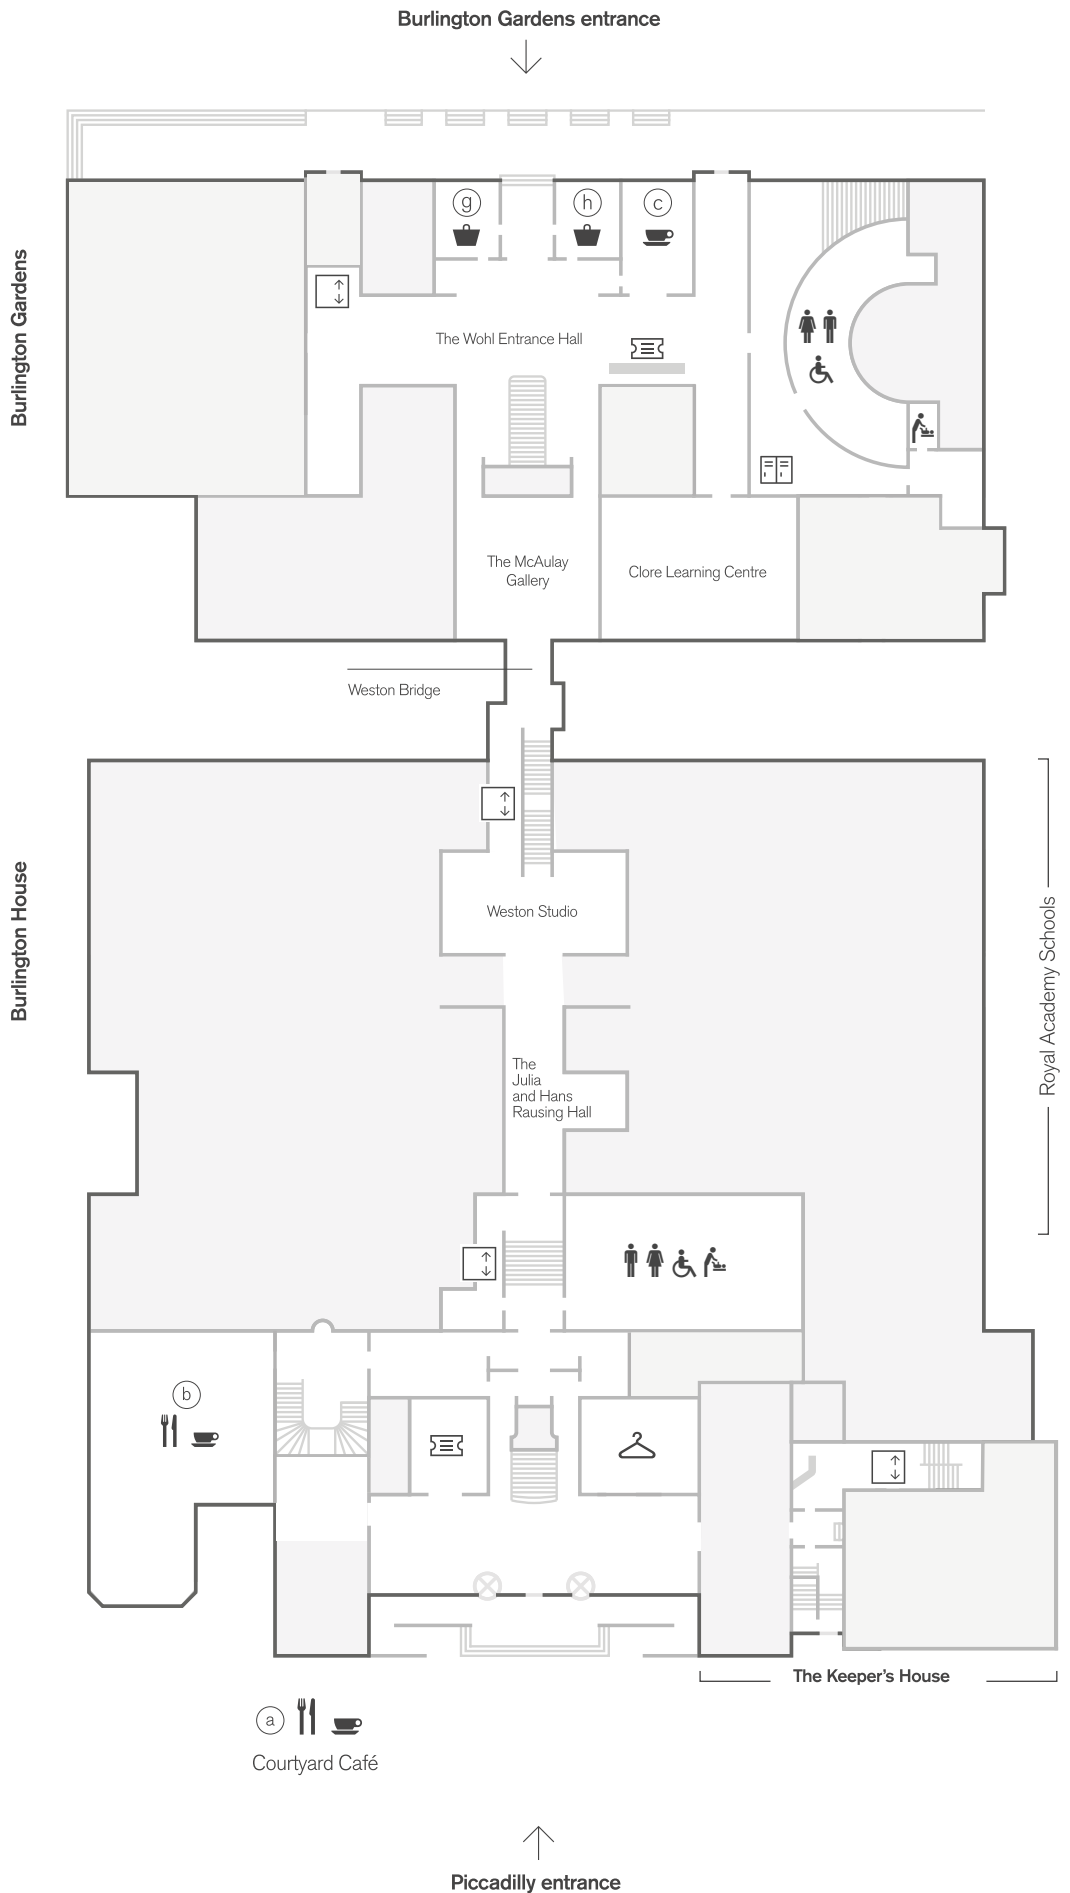

Key

Ticket Desk

Toilets

Accessible toilet

Baby changing

Lift

Cloakroom

Self-serve lockers

Eating & Drinking

(a) Courtyard Café

(b) RA Café

(c) Poster Bar by José

(d) José Pizarro Restaurant

Shopping

(e) RA Shop

(f) Gallery X

(g) Newsstand

(h) The Shop at Burlington Gardens

(a) Courtyard Café

Piccadilly entrance