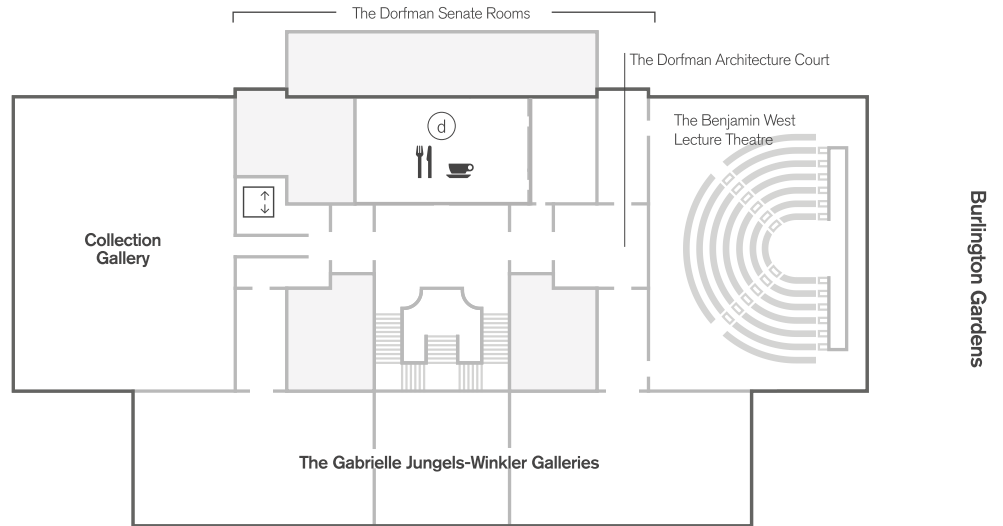

### Key

 Ticket Desk

 Toilets

 Accessible toilet

 Baby changing

 Lift

 Cloakroom

 Self-serve lockers

(g) Newsstand

(h) The Shop at Burlington Gardens

(a)  Courtyard Café

 Piccadilly entrance

## Map | First Floor

### Key

-  Ticket Desk
-  Toilets
-  Accessible toilet
-  Baby changing
-  Lift
-  Cloakroom
-  Self-serve lockers