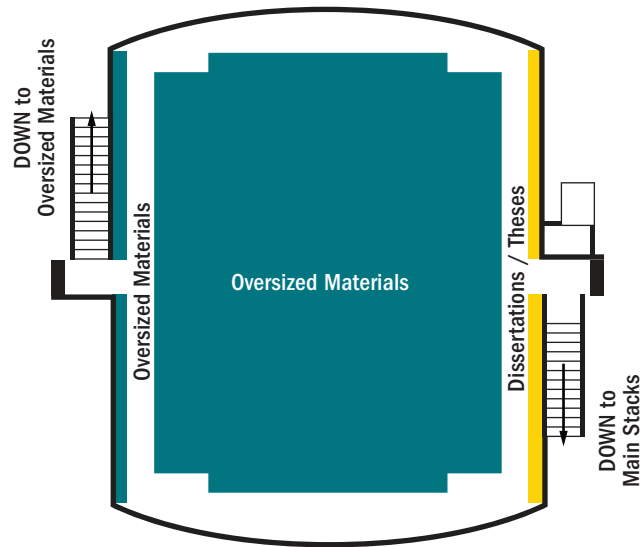

Fiske Kimball Fine Arts Library

Stacks Guide

Mezzanine Level

The Fiske Kimball Fine Arts Library provides research support and collections for the Schools of Architecture, Art History, Archeology, and the Classics Department. We offer research and software consultation, image scanning, and spaces for quiet study, collaboration, meetings, and video conferencing. In addition, the Fine Arts Library features the Niche, a venue for new video art, the Materials Collection, which contains building samples, and the R Lab, a space dedicated to collaborative work, which has special reservation options to accommodate faculty.