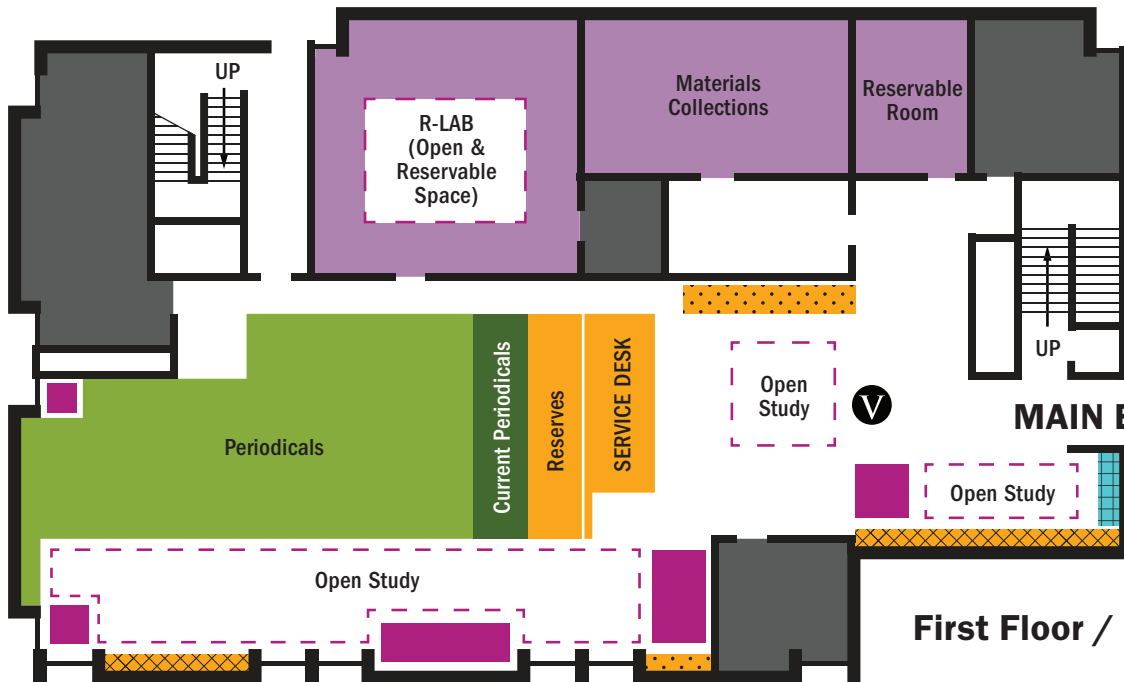

	Service Desk/Reserves/Checkout
	Reference
	Public Computers
	Current Periodicals
	Periodicals
	New Books
	Main Stacks
	Oversized Materials
	Folios
	Dissertations/Theses
	Reservable Carrels/Rooms
	Lounge Areas
	Open Study Spaces
	Restrooms
	Virgo Stations

UNIVERSITY of VIRGINIA LIBRARY

**Second Floor**

**First Floor / Ground Level**

	Service Desk/Reserves/Checkout
	Reference
	Public Computers
	Current Periodicals
	Periodicals
	New Books
	Main Stacks
	Oversized Materials
	Folios
	Dissertations/Theses
	Reservable Carrels/Rooms
	Lounge Areas
	Open Study Spaces
	Restrooms
	Virgo Stations