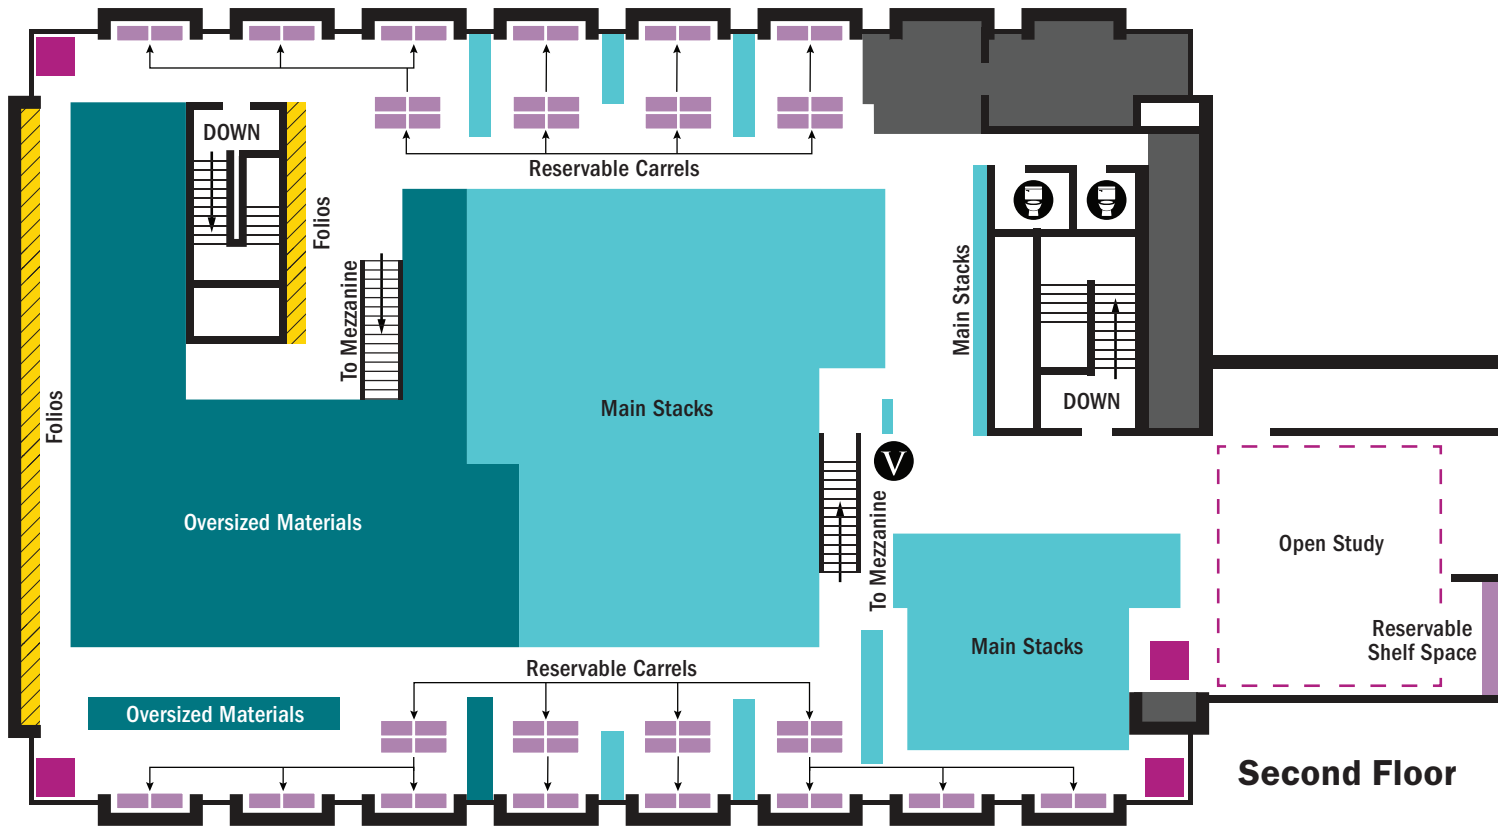

	Service Desk/Reserves/Checkout
	Reference
	Public Computers
	Current Periodicals
	Periodicals
	New Books
	Main Stacks
	Oversized Materials
	Folios
	Dissertations/Theses
	Reservable Carrels/Rooms
	Lounge Areas
	Open Study Spaces
	Restrooms
	Virgo Stations

UNIVERSITY of VIRGINIA LIBRARY

**Second Floor**

**First Floor / Ground Level**

	Service Desk/Reserves/Checkout
	Reference
	Public Computers
	Current Periodicals
	Periodicals
	New Books
	Main Stacks
	Oversized Materials
	Folios
	Dissertations/Theses
	Reservable Carrels/Rooms
	Lounge Areas
	Open Study Spaces
	Restrooms
	Virgo Stations