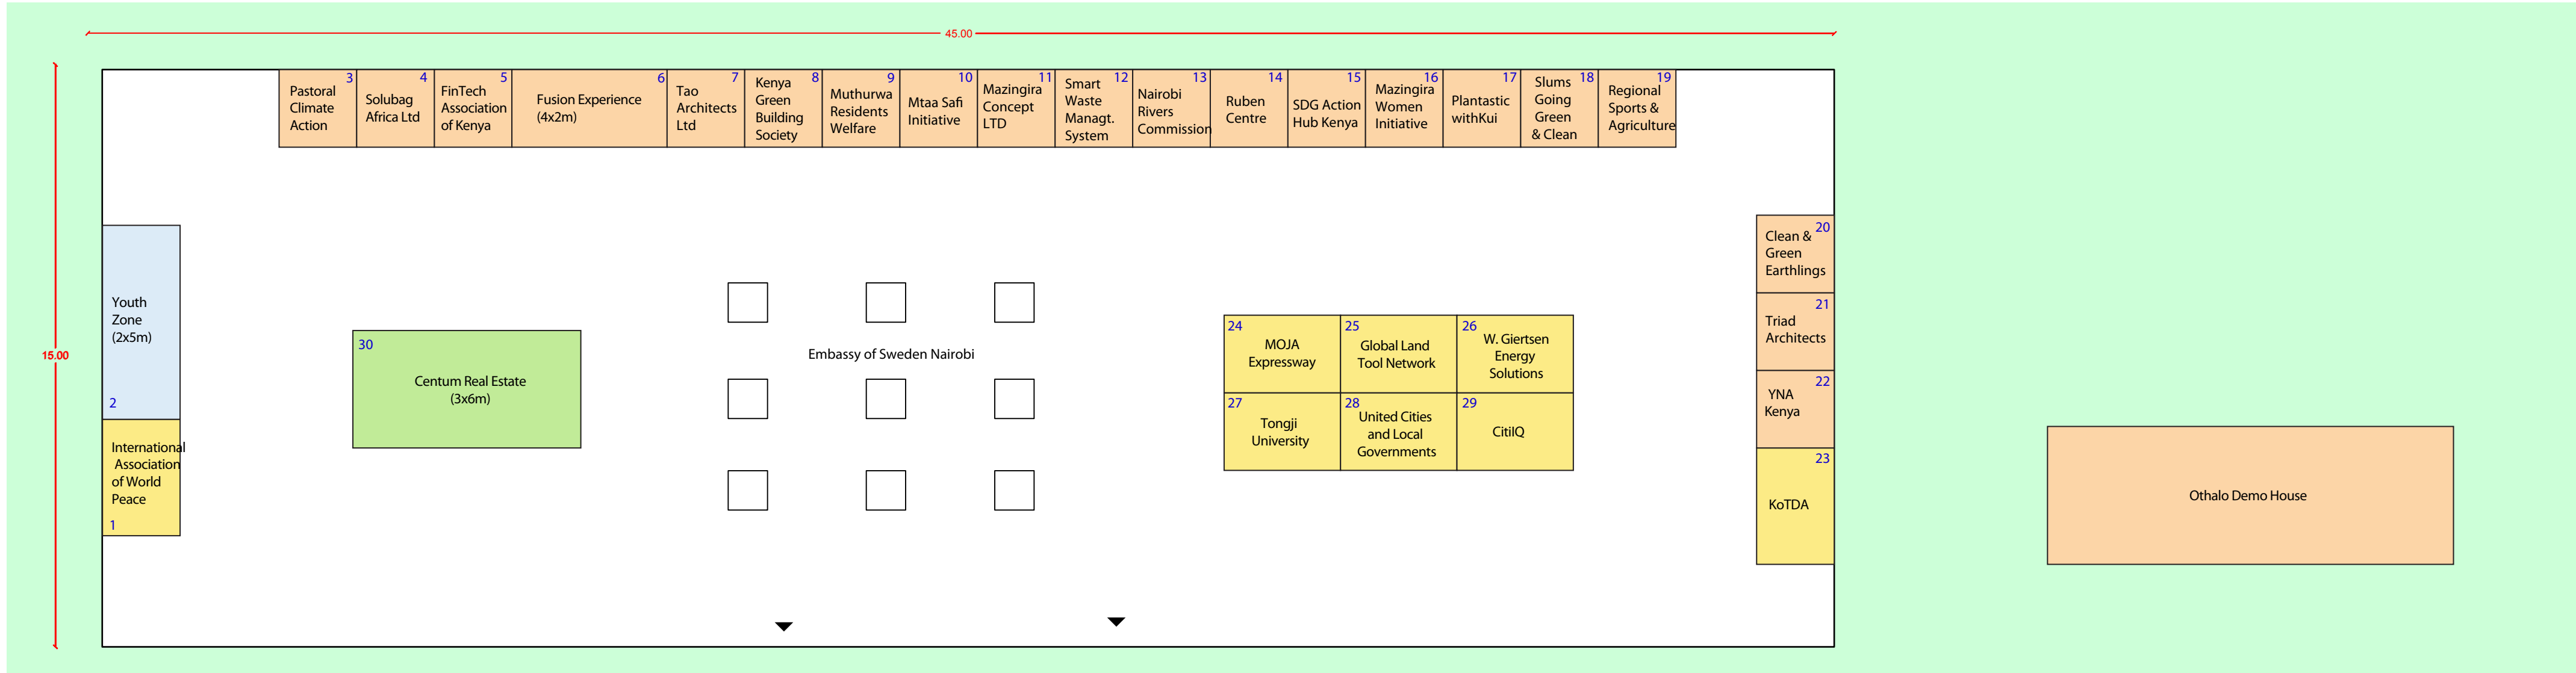

URBAN EXPO FLOORPLAN

Booths/Spaces

- 2x2m booths (x21)
- 3x2m booths (x8)
- 6x2m custom booth (space only)
- 2x5m booth for Youth Zone (furniture & printing to be requested separately)
- 9 standalone wooden stands