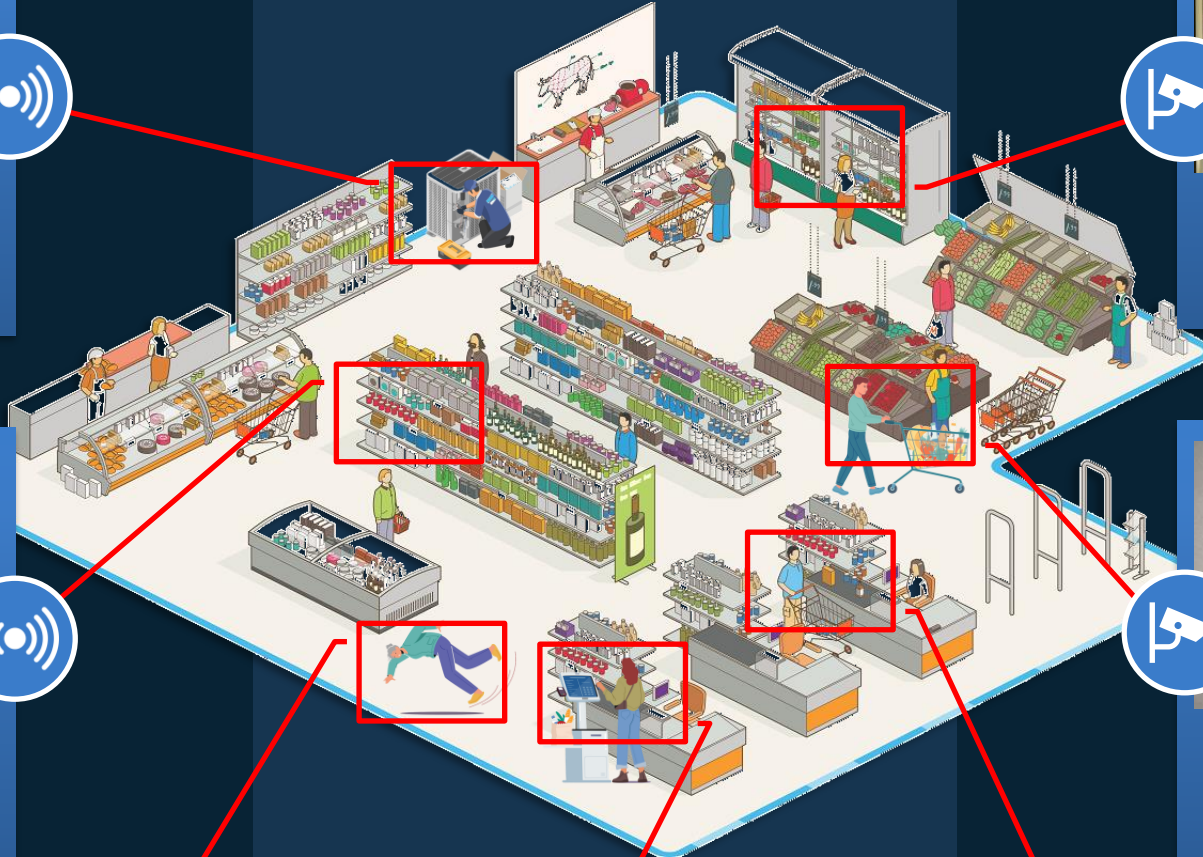

# CUPCAKE

## Edge AI Server for Retail

Convenience Stores | Mini Marts | Fast Food

# USE CASES

Sensors to optimize lighting and HVAC

Cameras to monitor fridge & freezer doors

Sensors to efficiently monitor stock levels

Cameras to prevent unpaid full cart exits

Cameras to prevent of discover falls