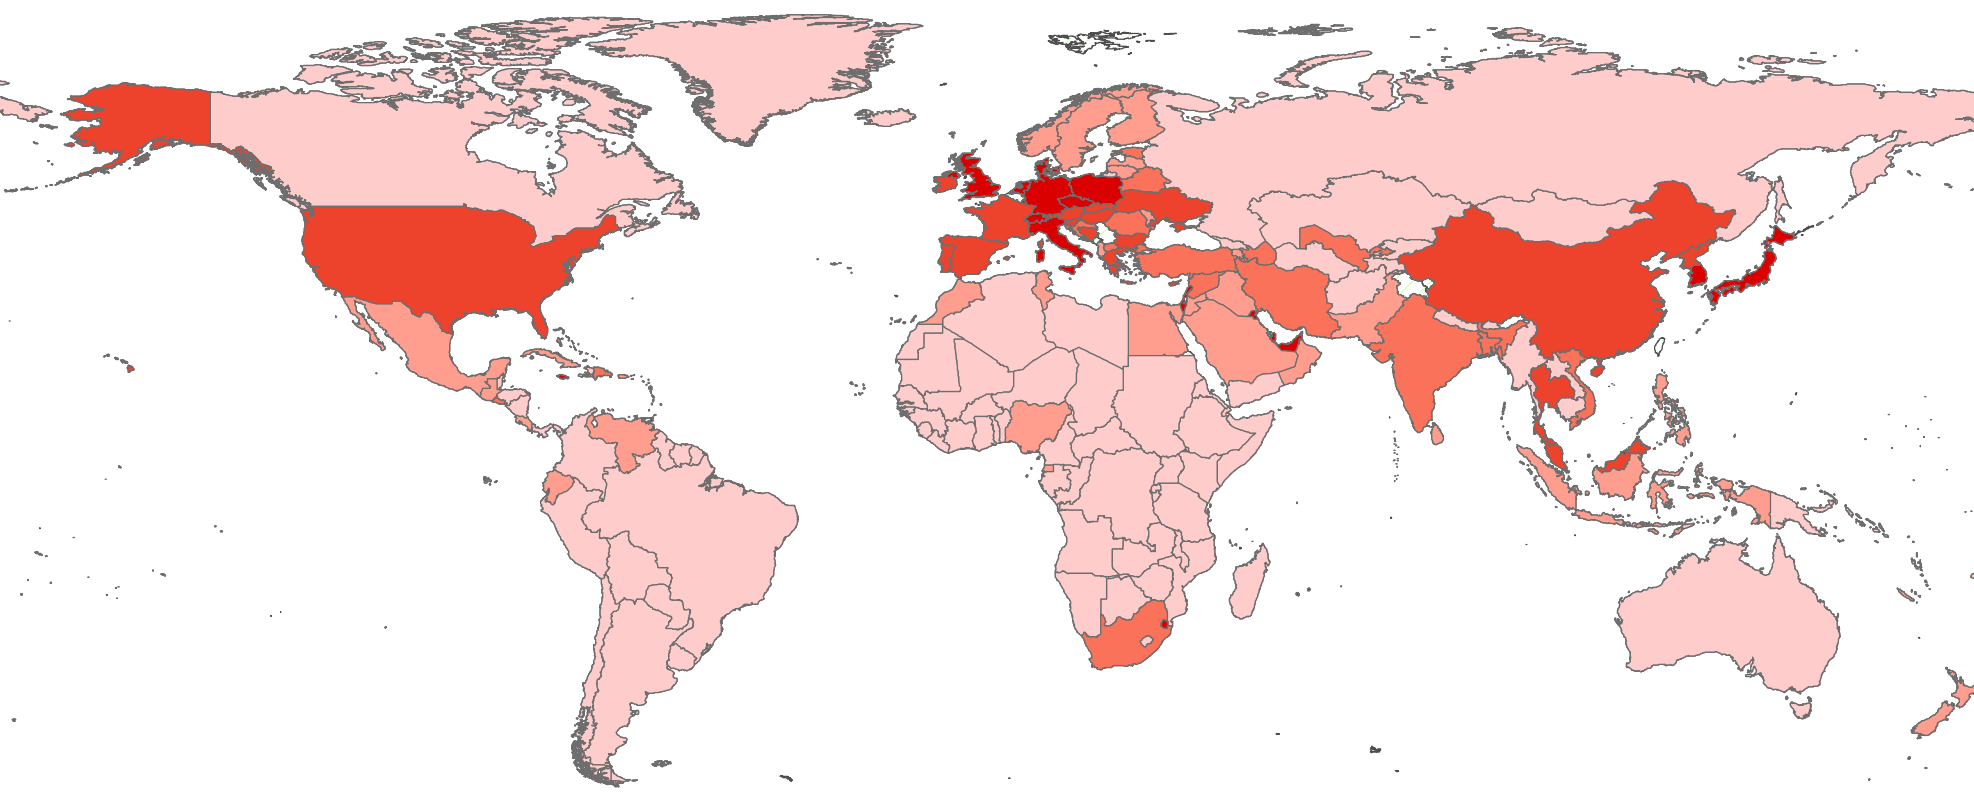

CO₂ Emissions per km² in 2007

0 2,000 4,000 Km

Units: tonnes of CO₂

Data Source: UNSD MDGs Database
Map Source: UNGIWG

Last Update: July 2010
Map available at: <http://unstats.un.org/unsd/environment/qindicators>