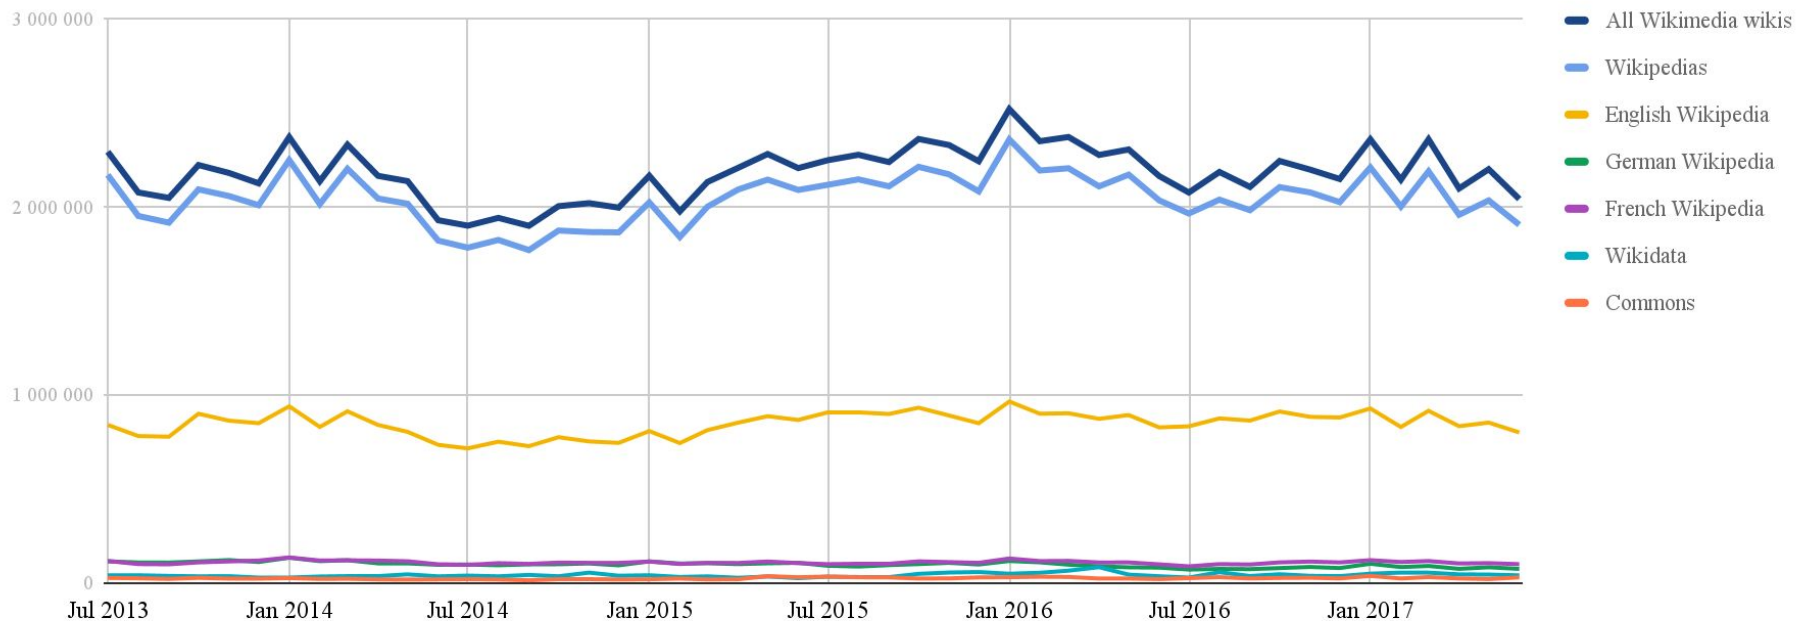

Logged-out editors' edits

Logged-out editors' edits