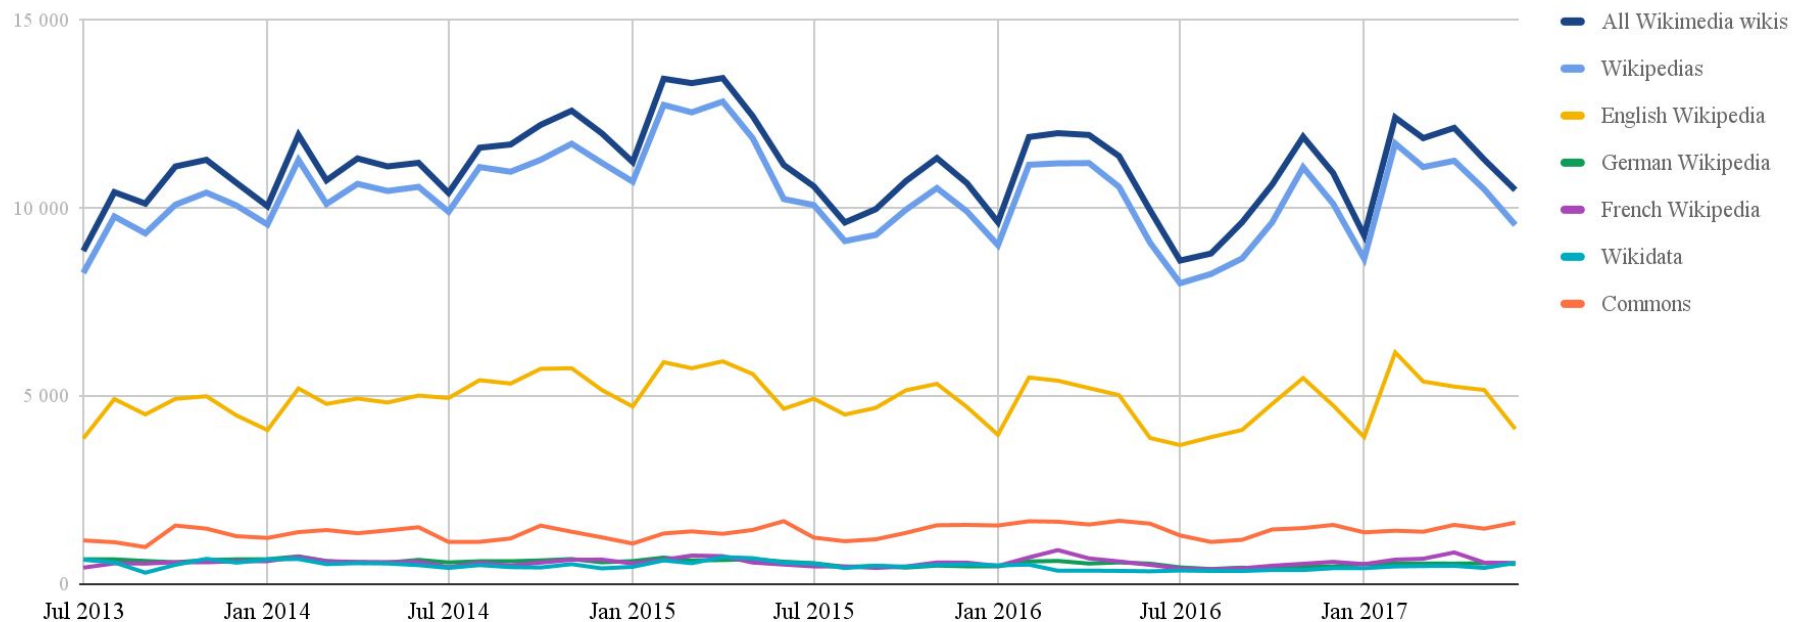

Logged-in 2nd m 1+ editors

Logged-in second month editors, 1+