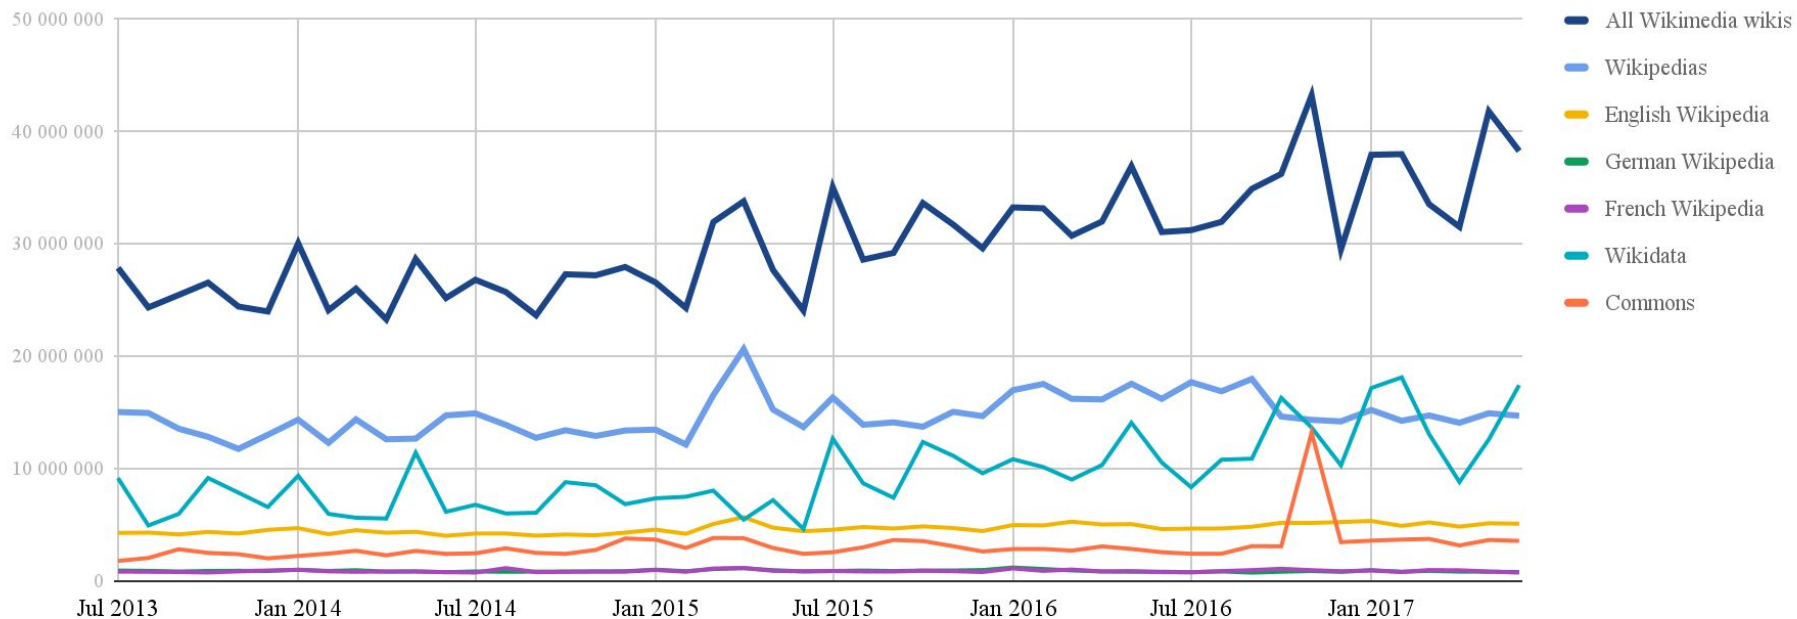

Total edits (human & bot)

Total edits