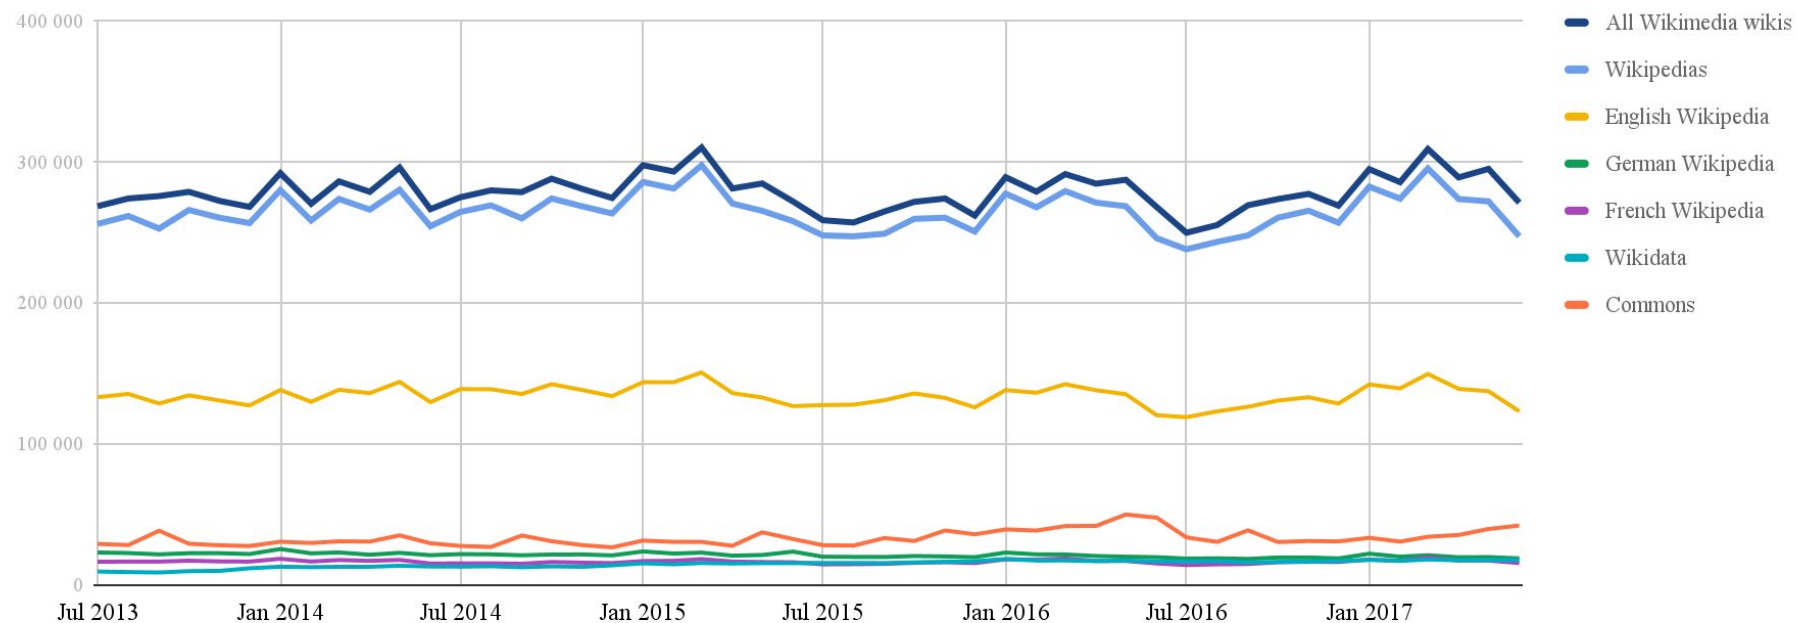

Metrics about Editors

WIKIMEDIA
FOUNDATION

Engagement

Total logged-in editors

Logged-in editors

Total logged-in editors

Wiki	Jun 2016	Mar 2017	Jun 2017	Apr-Jun 2017	M/M	Y/Y
All Wikimedia wikis	268.4 k	309.5 k	271.5 k	285.4 k	-8.1%	+1.1%
Wikipedias	246.2 k	295.7 k	247.6 k	264.7 k	-9.1%	+0.5%
English Wikipedia	120.7 k	149.9 k	123.4 k	133.4 k	-10.4%	+2.2%
German Wikipedia	19.9 k	21.2 k	19.0 k	19.6 k	-4.5%	-4.2%
French Wikipedia	15.4 k	19.8 k	15.7 k	16.9 k	-10.0%	+1.9%
Wikidata	17.0 k	18.3 k	18.0 k	17.8 k	+1.0%	+5.9%
Commons	47.9 k	34.4 k	42.4 k	39.3 k	+6.2%	-11.6%

Logged-in editors' edits

Logged-in editors' edits

Logged-in editors' edits

Wiki	Jun 2016	Mar 2017	Jun 2017	Apr-Jun 2017	M/M	Y/Y
All Wikimedia wikis	19.2 M	17.5 M	17.2 M	16.3 M	+4.0%	-10.7%
Wikipedias	10.0 M	9.2 M	8.4 M	8.6 M	-2.7%	-16.0%
English Wikipedia	3.1 M	3.5 M	3.3 M	3.4 M	-0.9%	+7.1%
German Wikipedia	0.7 M	0.7 M	0.7 M	0.7 M	-2.5%	+1.2%
French Wikipedia	0.6 M	0.7 M	0.5 M	0.6 M	-12.8%	-9.1%
Wikidata	6.6 M	4.8 M	5.1 M	4.3 M	+15.3%	-21.5%
Commons	2.0 M	2.7 M	2.8 M	2.6 M	+9.4%	+38.4%