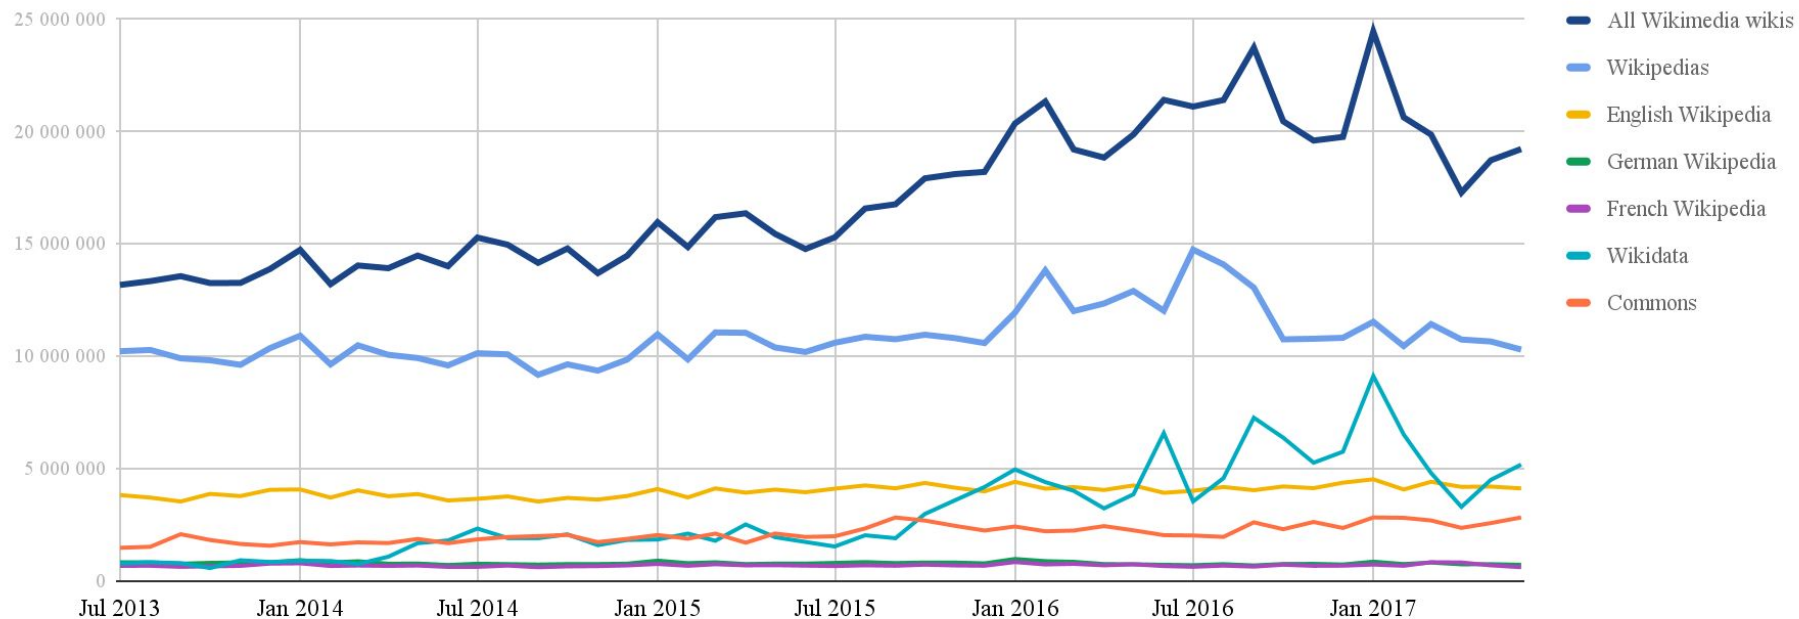

Non-bot edits

Non-bot edits

Standard metric