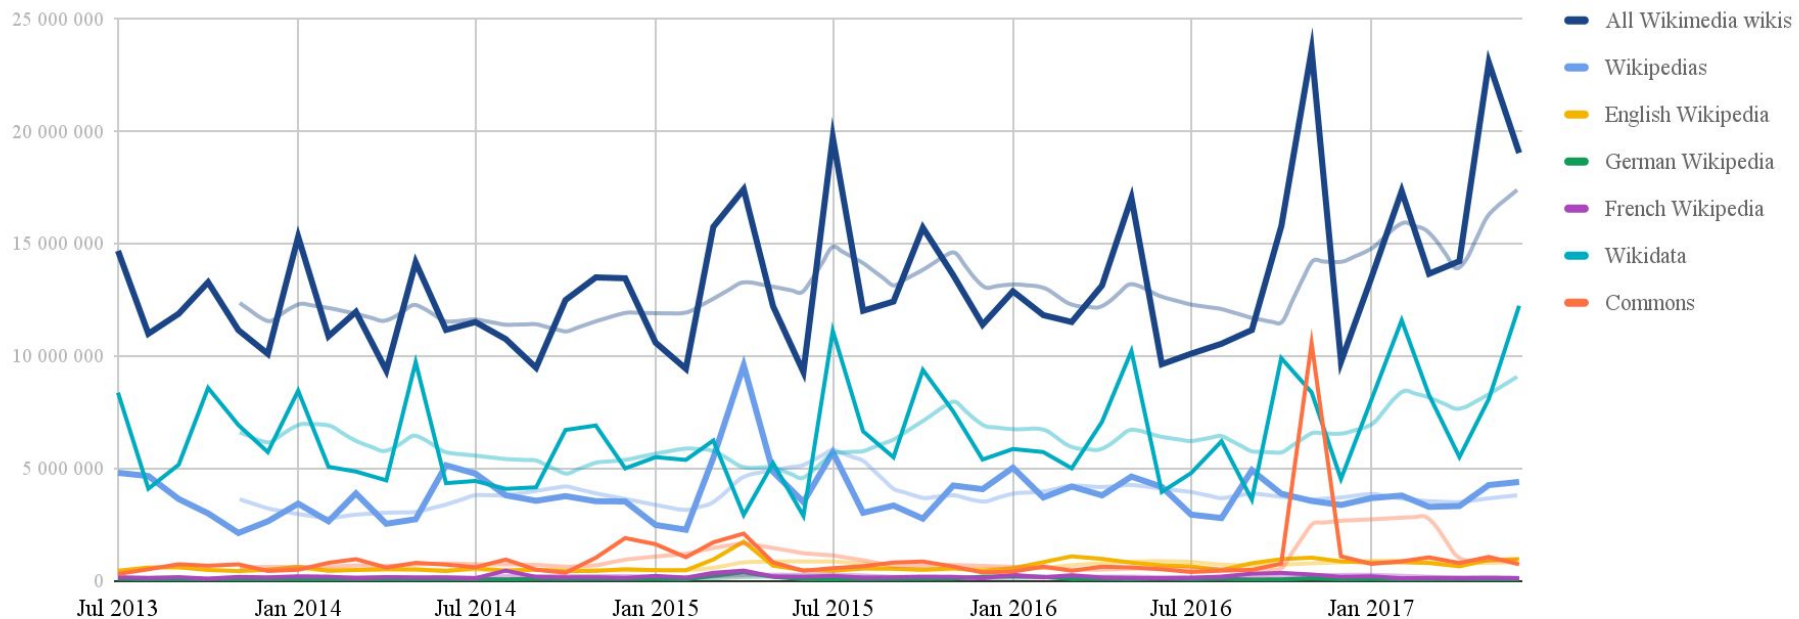

Bot edits

Bot edits