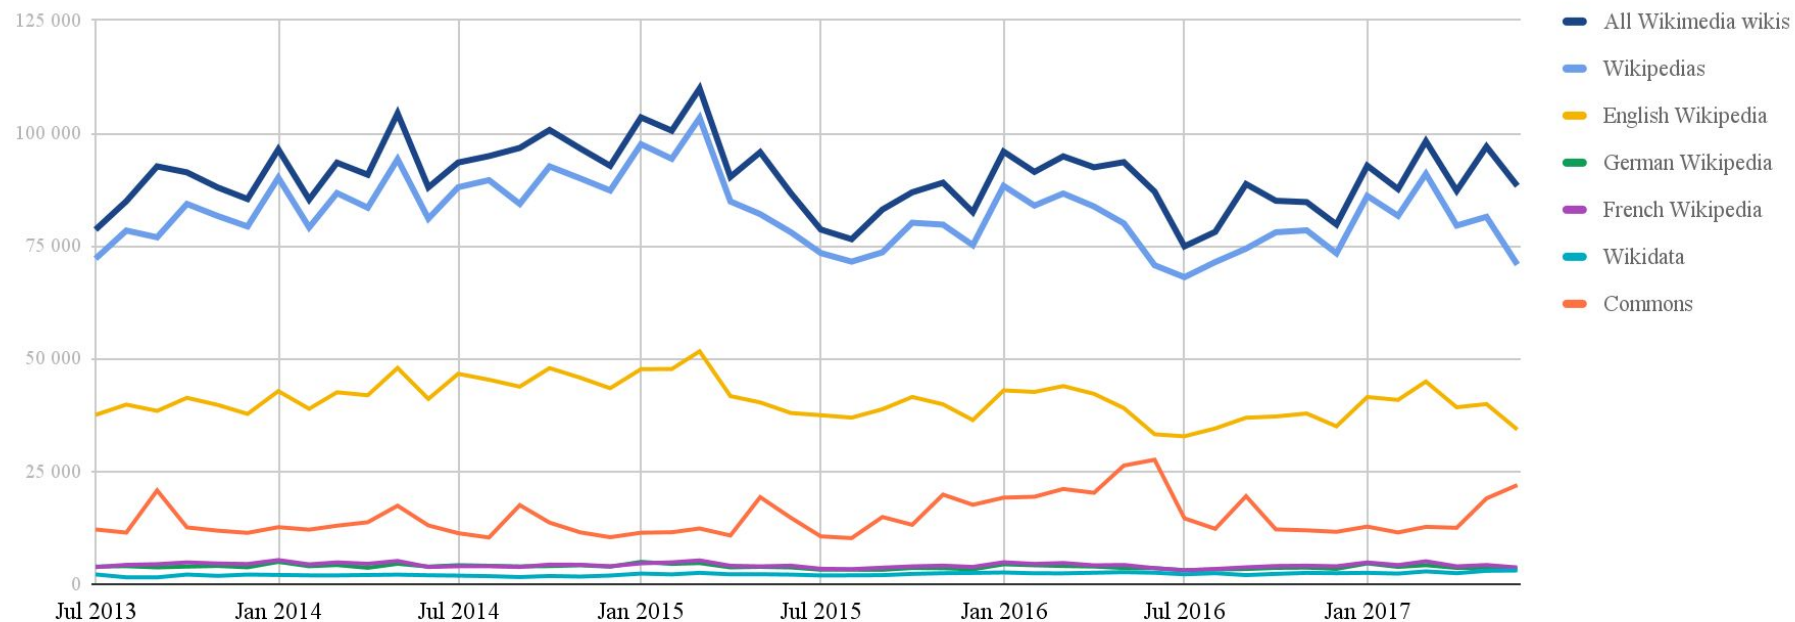

New logged-in editors, 1+

New logged-in editors, 1+