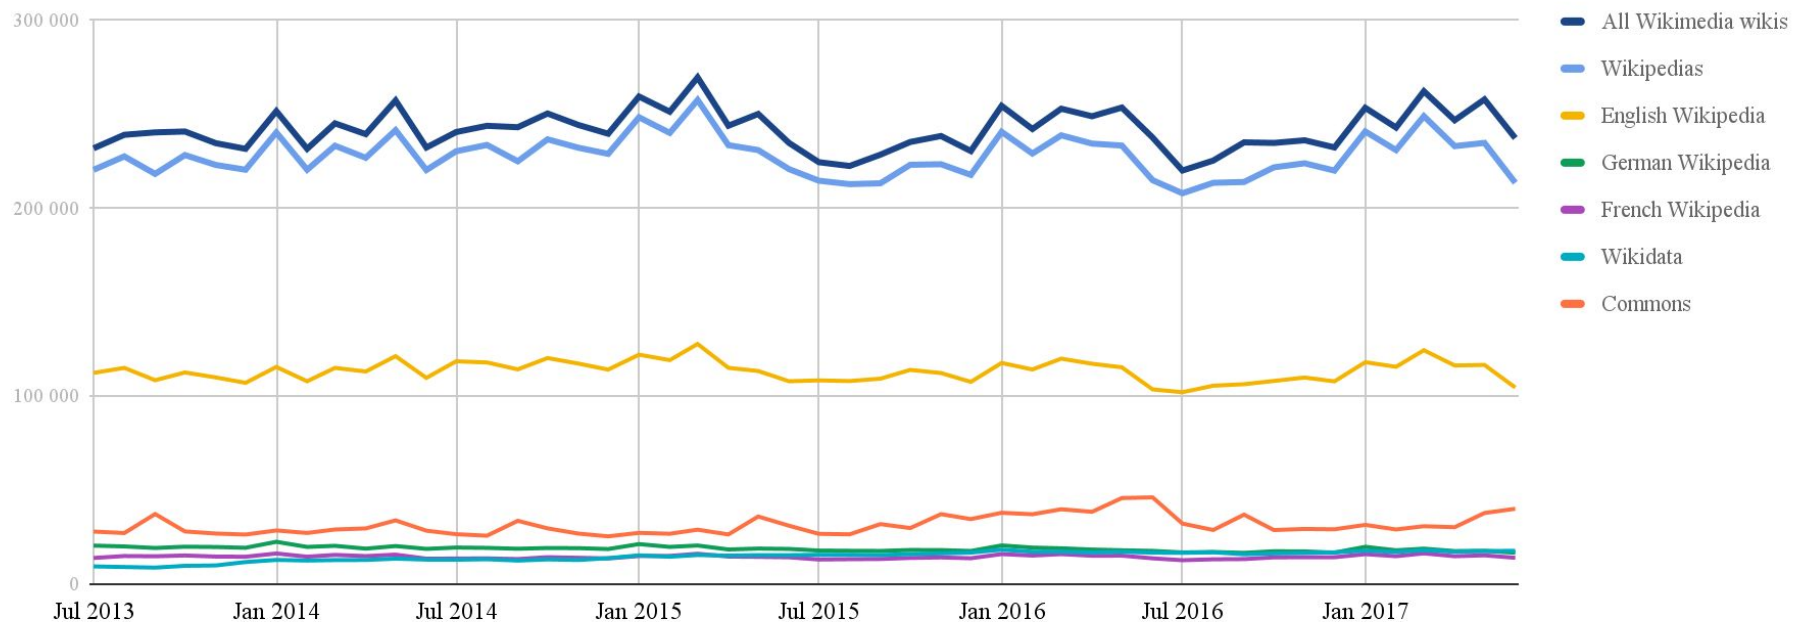

Logged-in editors, 1+/m

Logged-in editors, 1+