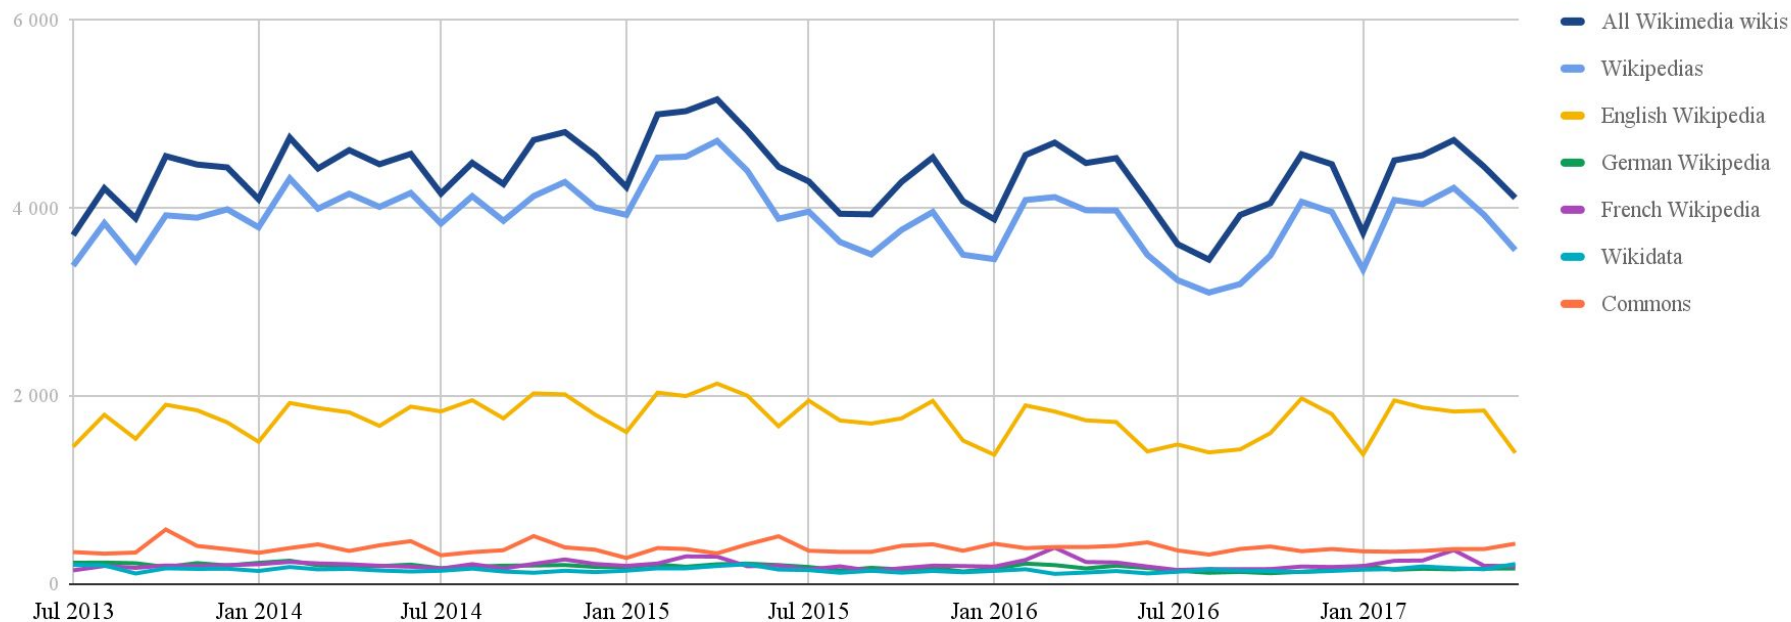

Retention

Logged-in 2nd m 1+ editors

Logged-in second month editors, 1+

Logged-in 2nd m 5+ editors

Logged-in second month editors, 5+

Standard metric

Logged-in 2nd m 1+ editors

Wiki	Jun 2016	Mar 2017	Jun 2017	Apr-Jun 2017	M/M	Y/Y
All Wikimedia wikis	9 953	11 870	10 492	11 311	-7.1%	+5.4%
Wikipedias	9 087	11 100	9 560	10 445	-9.0%	+5.2%
English Wikipedia	3 891	5 393	4 129	4 852	-20.1%	+6.1%
German Wikipedia	546	550	535	546	-3.8%	-2.0%
French Wikipedia	514	677	567	662	-1.4%	+10.3%
Wikidata	343	483	568	496	+31.5%	+65.6%
Commons	1 611	1 396	1 638	1 564	+10.9%	+1.7%