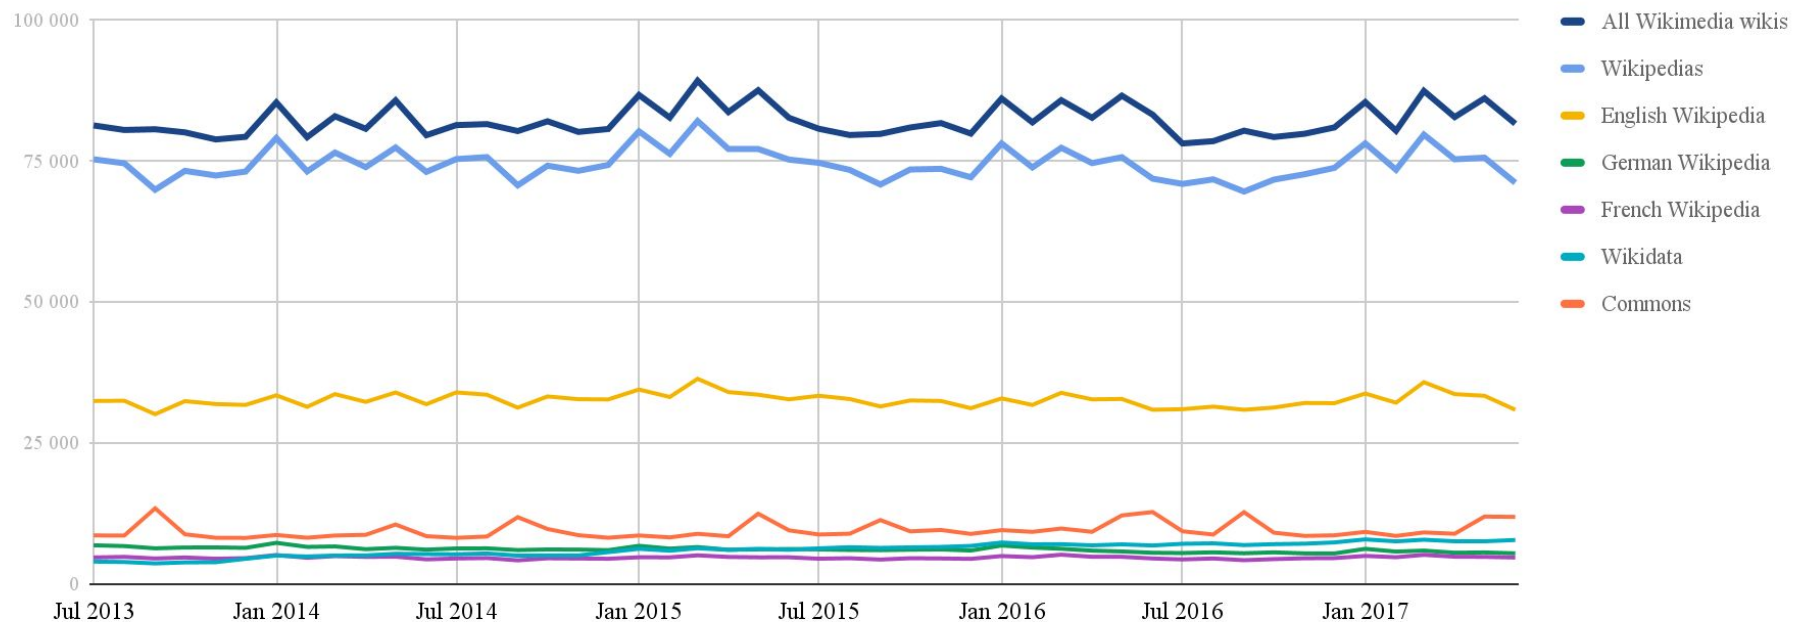

Logged-in editors, 5+/m

Logged-in editors, 5+

Standard metric