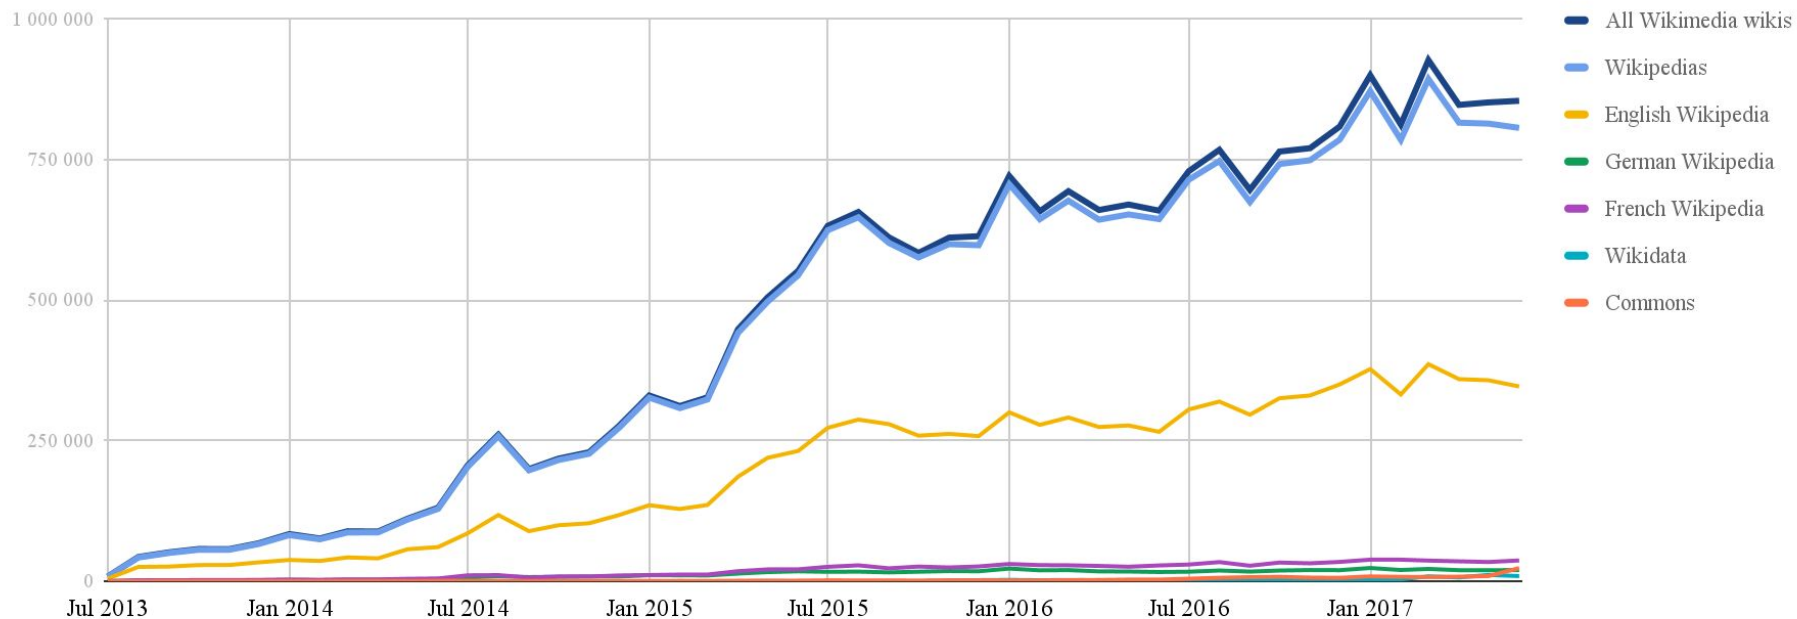

Editors are generally flat

- Active editors and its components remain essentially flat over the long term, at **81,000** accounts.
- New active editors is stable at about **18,000** accounts, of whom a quarter return in their next month.
- Highly active editors (100+ content edits a month) is stable at around 14,000 accounts.
- Logged-out users make roughly 10% of non-bot edits, but it's twice that on the English Wikipedia.
- We don't yet have a good measure of logged-out users; an individual and a school count the same.

Non-bot:Bot edit ratio

All Wikimedia wikis

Wikipedias

English Wikipedia

German Wikipedia

French Wikipedia

Wikidata

Commons

Mobile edits

Mobile edits

Standard metric

Mobile edits

Wiki	Jun 2016	Mar 2017	Jun 2017	Apr-Jun 2017	M/M	Y/Y
All Wikimedia wikis	0.66 M	0.93 M	0.86 M	0.85 M	+0.3%	+29.7%
Wikipedias	0.64 M	0.89 M	0.81 M	0.81 M	-0.9%	+25.2%
English Wikipedia	0.27 M	0.39 M	0.35 M	0.35 M	-3.1%	+30.3%
German Wikipedia	0.02 M	0.02 M	0.02 M	0.02 M	+1.2%	+20.6%
French Wikipedia	0.03 M	0.04 M	0.04 M	0.04 M	+8.0%	+31.4%
Wikidata	0.00 M	0.01 M	0.01 M	0.01 M	-17.6%	+1157%
Commons	0.00 M	0.01 M	0.02 M	0.01 M	+151%	+678%