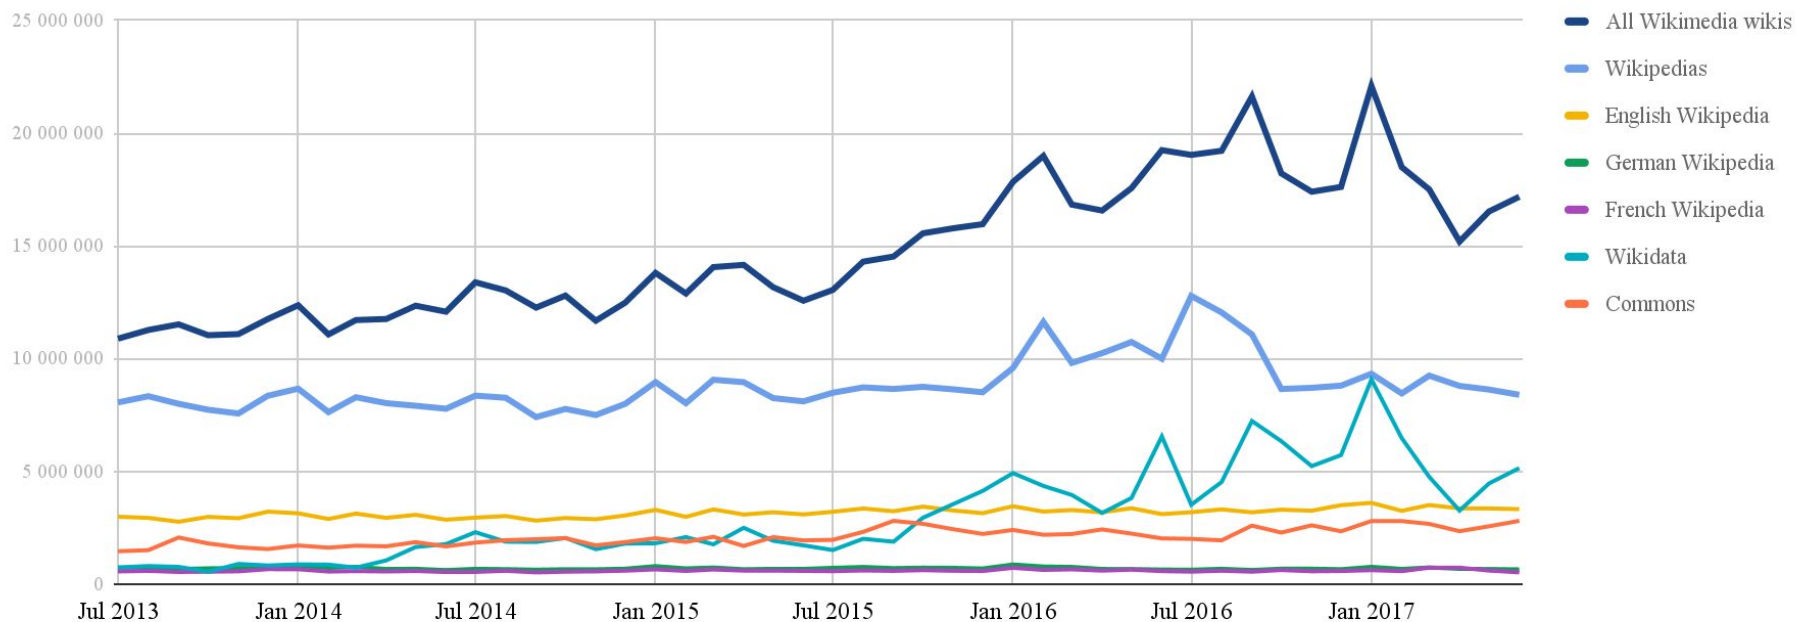

Metrics about Editors

WIKIMEDIA
FOUNDATION

Engagement

Total logged-in editors

Logged-in editors

Total logged-in editors

Wiki	Jun 2016	Mar 2017	Jun 2017	Apr-Jun 2017	M/M	Y/Y
All Wikimedia wikis	268.4 k	309.5 k	271.5 k	285.4 k	-8.1%	+1.1%
Wikipedias	246.2 k	295.7 k	247.6 k	264.7 k	-9.1%	+0.5%
English Wikipedia	120.7 k	149.9 k	123.4 k	133.4 k	-10.4%	+2.2%
German Wikipedia	19.9 k	21.2 k	19.0 k	19.6 k	-4.5%	-4.2%
French Wikipedia	15.4 k	19.8 k	15.7 k	16.9 k	-10.0%	+1.9%
Wikidata	17.0 k	18.3 k	18.0 k	17.8 k	+1.0%	+5.9%
Commons	47.9 k	34.4 k	42.4 k	39.3 k	+6.2%	-11.6%

Logged-in editors' edits

Logged-in editors' edits

Logged-in editors' edits

Wiki	Jun 2016	Mar 2017	Jun 2017	Apr-Jun 2017	M/M	Y/Y
All Wikimedia wikis	19.2 M	17.5 M	17.2 M	16.3 M	+4.0%	-10.7%
Wikipedias	10.0 M	9.2 M	8.4 M	8.6 M	-2.7%	-16.0%
English Wikipedia	3.1 M	3.5 M	3.3 M	3.4 M	-0.9%	+7.1%
German Wikipedia	0.7 M	0.7 M	0.7 M	0.7 M	-2.5%	+1.2%
French Wikipedia	0.6 M	0.7 M	0.5 M	0.6 M	-12.8%	-9.1%
Wikidata	6.6 M	4.8 M	5.1 M	4.3 M	+15.3%	-21.5%
Commons	2.0 M	2.7 M	2.8 M	2.6 M	+9.4%	+38.4%