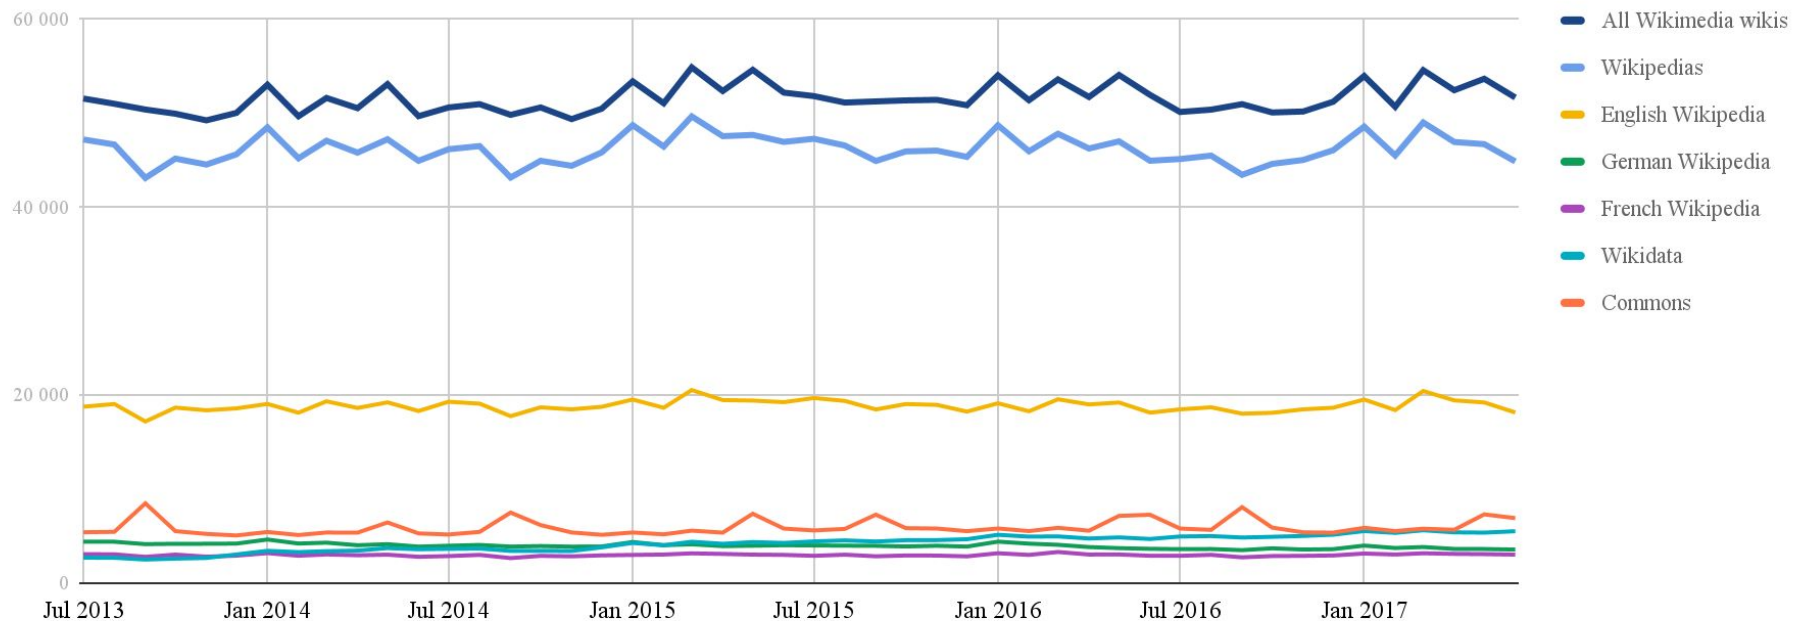

Logged-in editors' edits

Logged-in editors' edits

Logged-in editors' edits

Wiki	Jun 2016	Mar 2017	Jun 2017	Apr-Jun 2017	M/M	Y/Y
All Wikimedia wikis	19.2 M	17.5 M	17.2 M	16.3 M	+4.0%	-10.7%
Wikipedias	10.0 M	9.2 M	8.4 M	8.6 M	-2.7%	-16.0%
English Wikipedia	3.1 M	3.5 M	3.3 M	3.4 M	-0.9%	+7.1%
German Wikipedia	0.7 M	0.7 M	0.7 M	0.7 M	-2.5%	+1.2%
French Wikipedia	0.6 M	0.7 M	0.5 M	0.6 M	-12.8%	-9.1%
Wikidata	6.6 M	4.8 M	5.1 M	4.3 M	+15.3%	-21.5%
Commons	2.0 M	2.7 M	2.8 M	2.6 M	+9.4%	+38.4%

Logged-in editors, 1+/m

Logged-in editors, 1+

Logged-in editors, 5+/m

Logged-in editors, 5+

Standard metric

Logged-in editors, 10+/m

Logged-in editors, 10+

Logged-in editors, 1+/m

Wiki	Jun 2016	Mar 2017	Jun 2017	Apr-Jun 2017	M/M	Y/Y
All Wikimedia wikis	237.7 k	262.3 k	237.4 k	247.4 k	-8.0%	-0.1%
Wikipedias	215.0 k	249.1 k	213.6 k	227.2 k	-9.0%	-0.6%
English Wikipedia	103.7 k	124.5 k	104.7 k	112.6 k	-10.3%	+1.0%
German Wikipedia	17.7 k	18.9 k	16.7 k	17.4 k	-5.8%	-5.5%
French Wikipedia	13.8 k	16.4 k	14.0 k	14.8 k	-8.6%	+2.1%
Wikidata	16.8 k	18.1 k	17.8 k	17.6 k	+1.0%	+5.9%
Commons	46.2 k	30.8 k	40.1 k	36.1 k	+5.9%	-13.1%