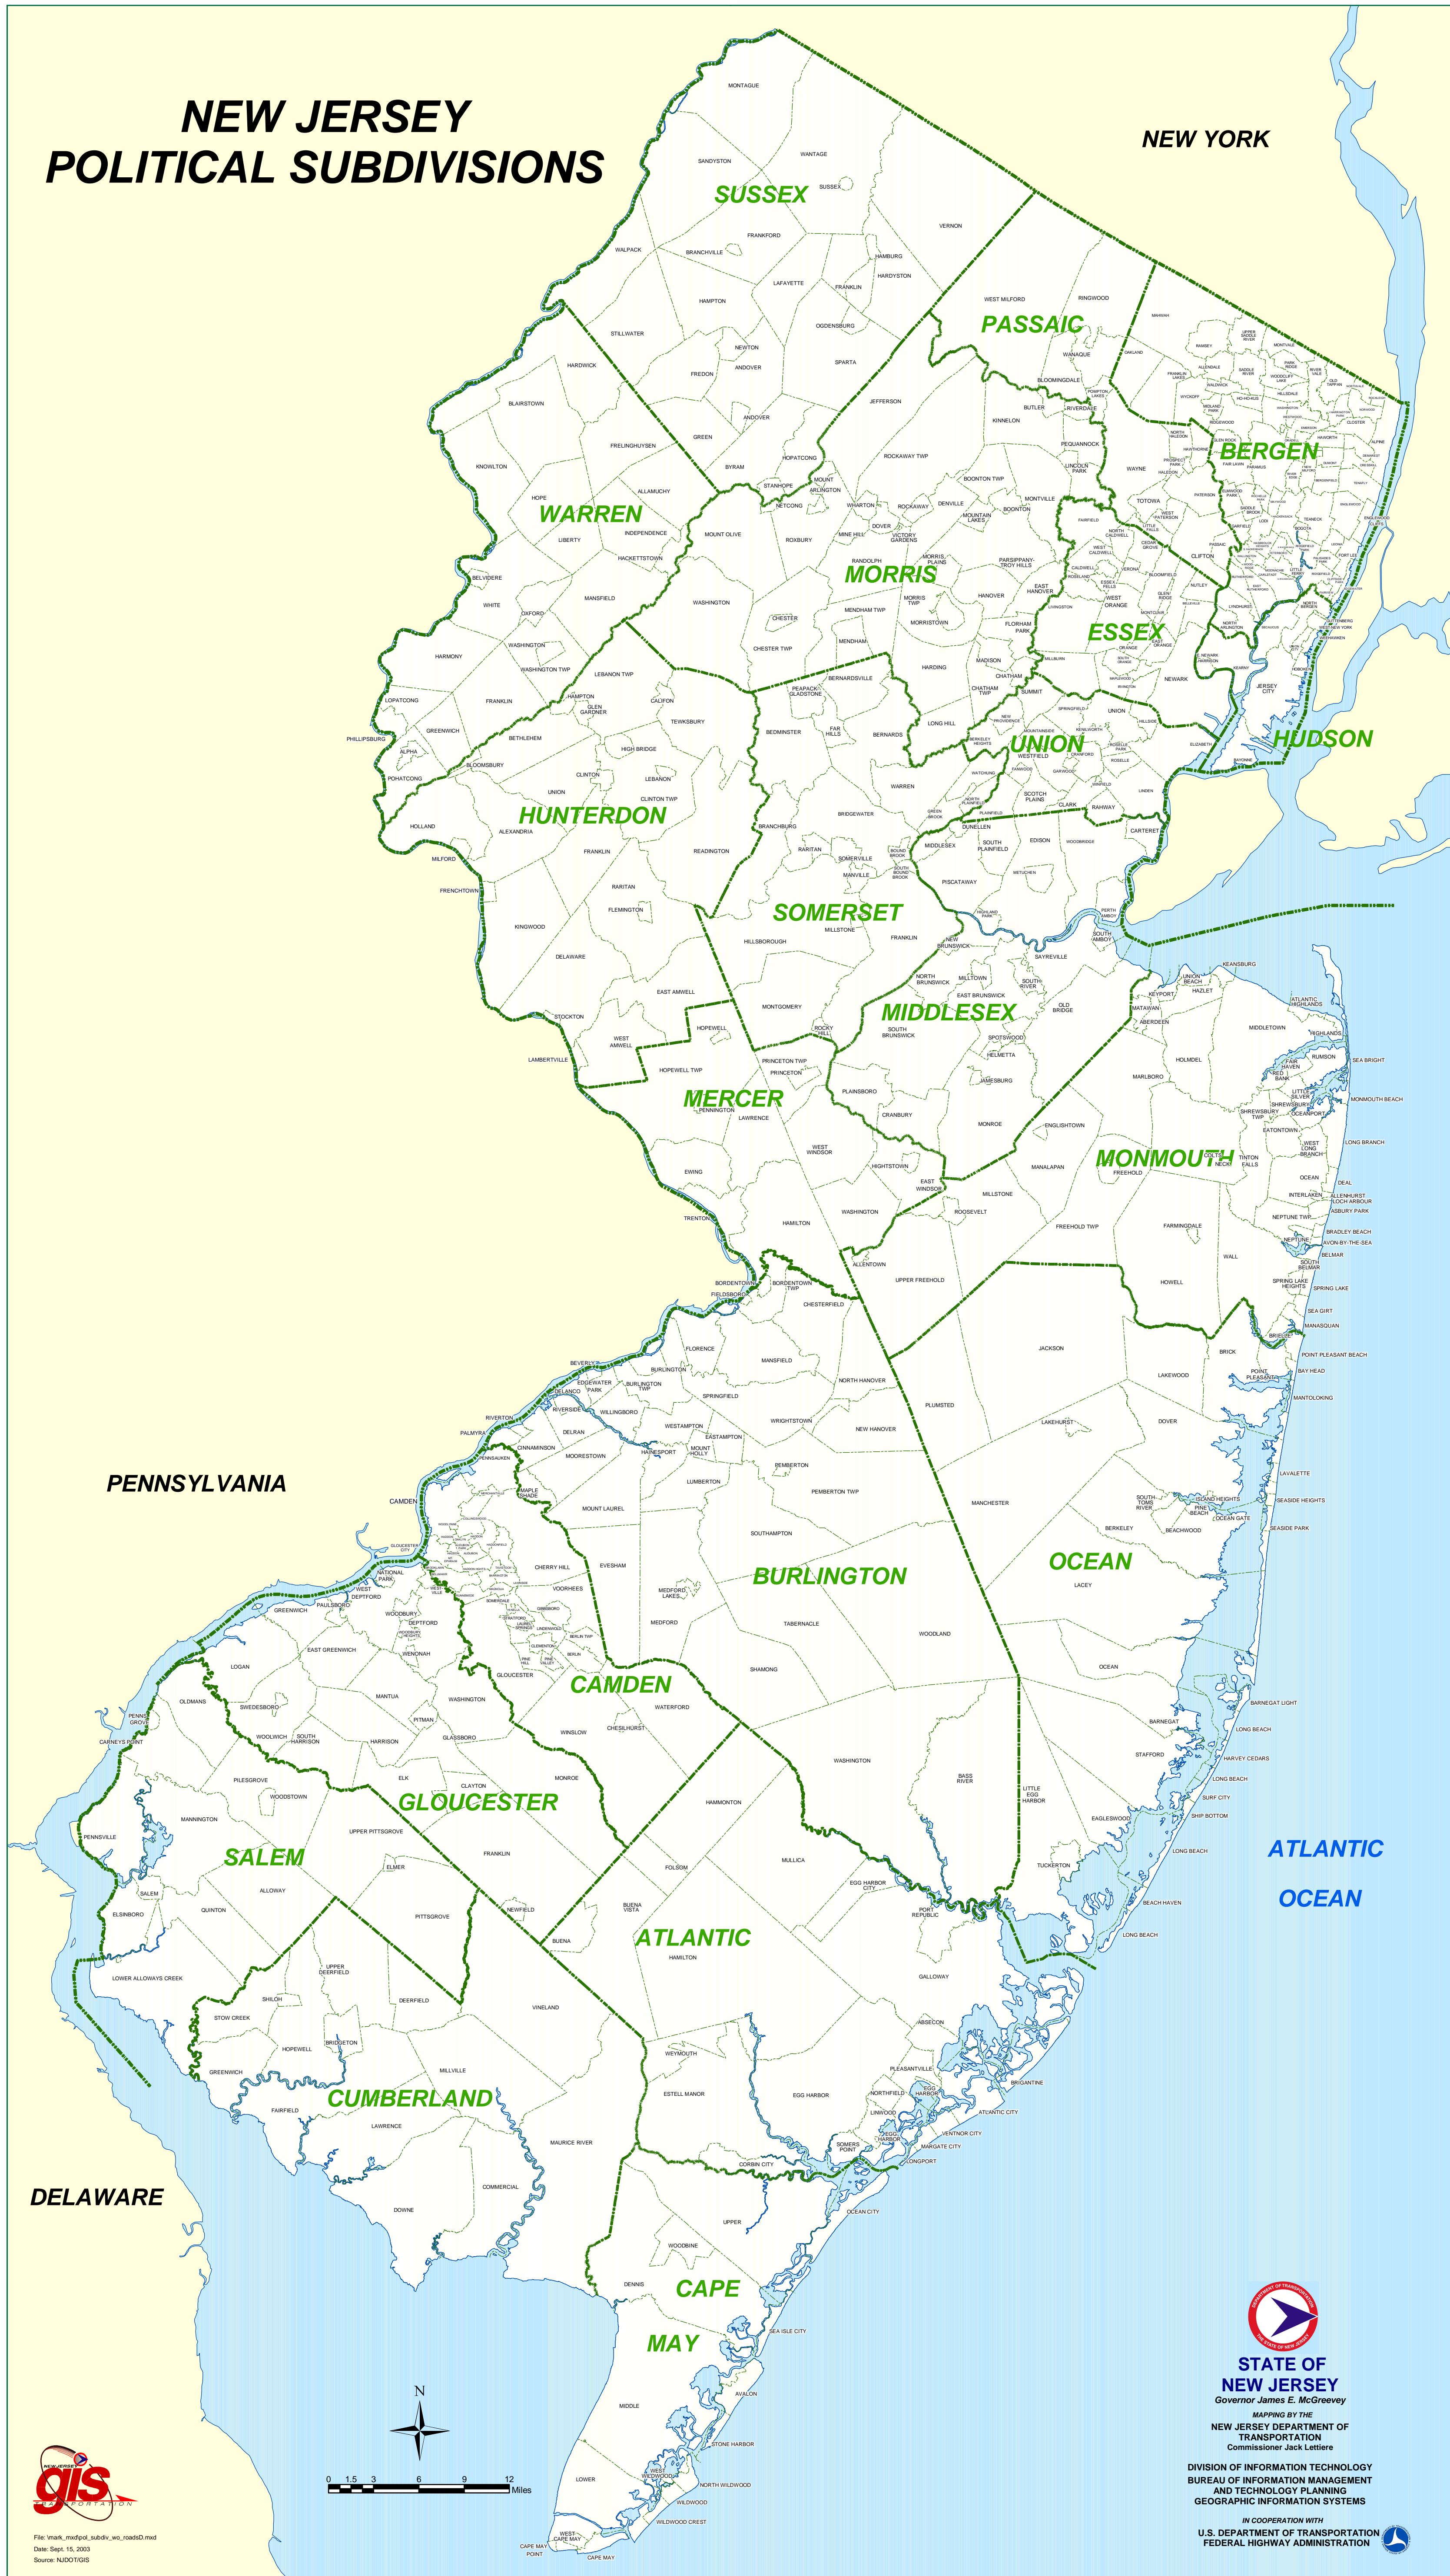

NEW JERSEY POLITICAL SUBDIVISIONS

**STATE OF
NEW JERSEY**
Governor James E. McGreevey