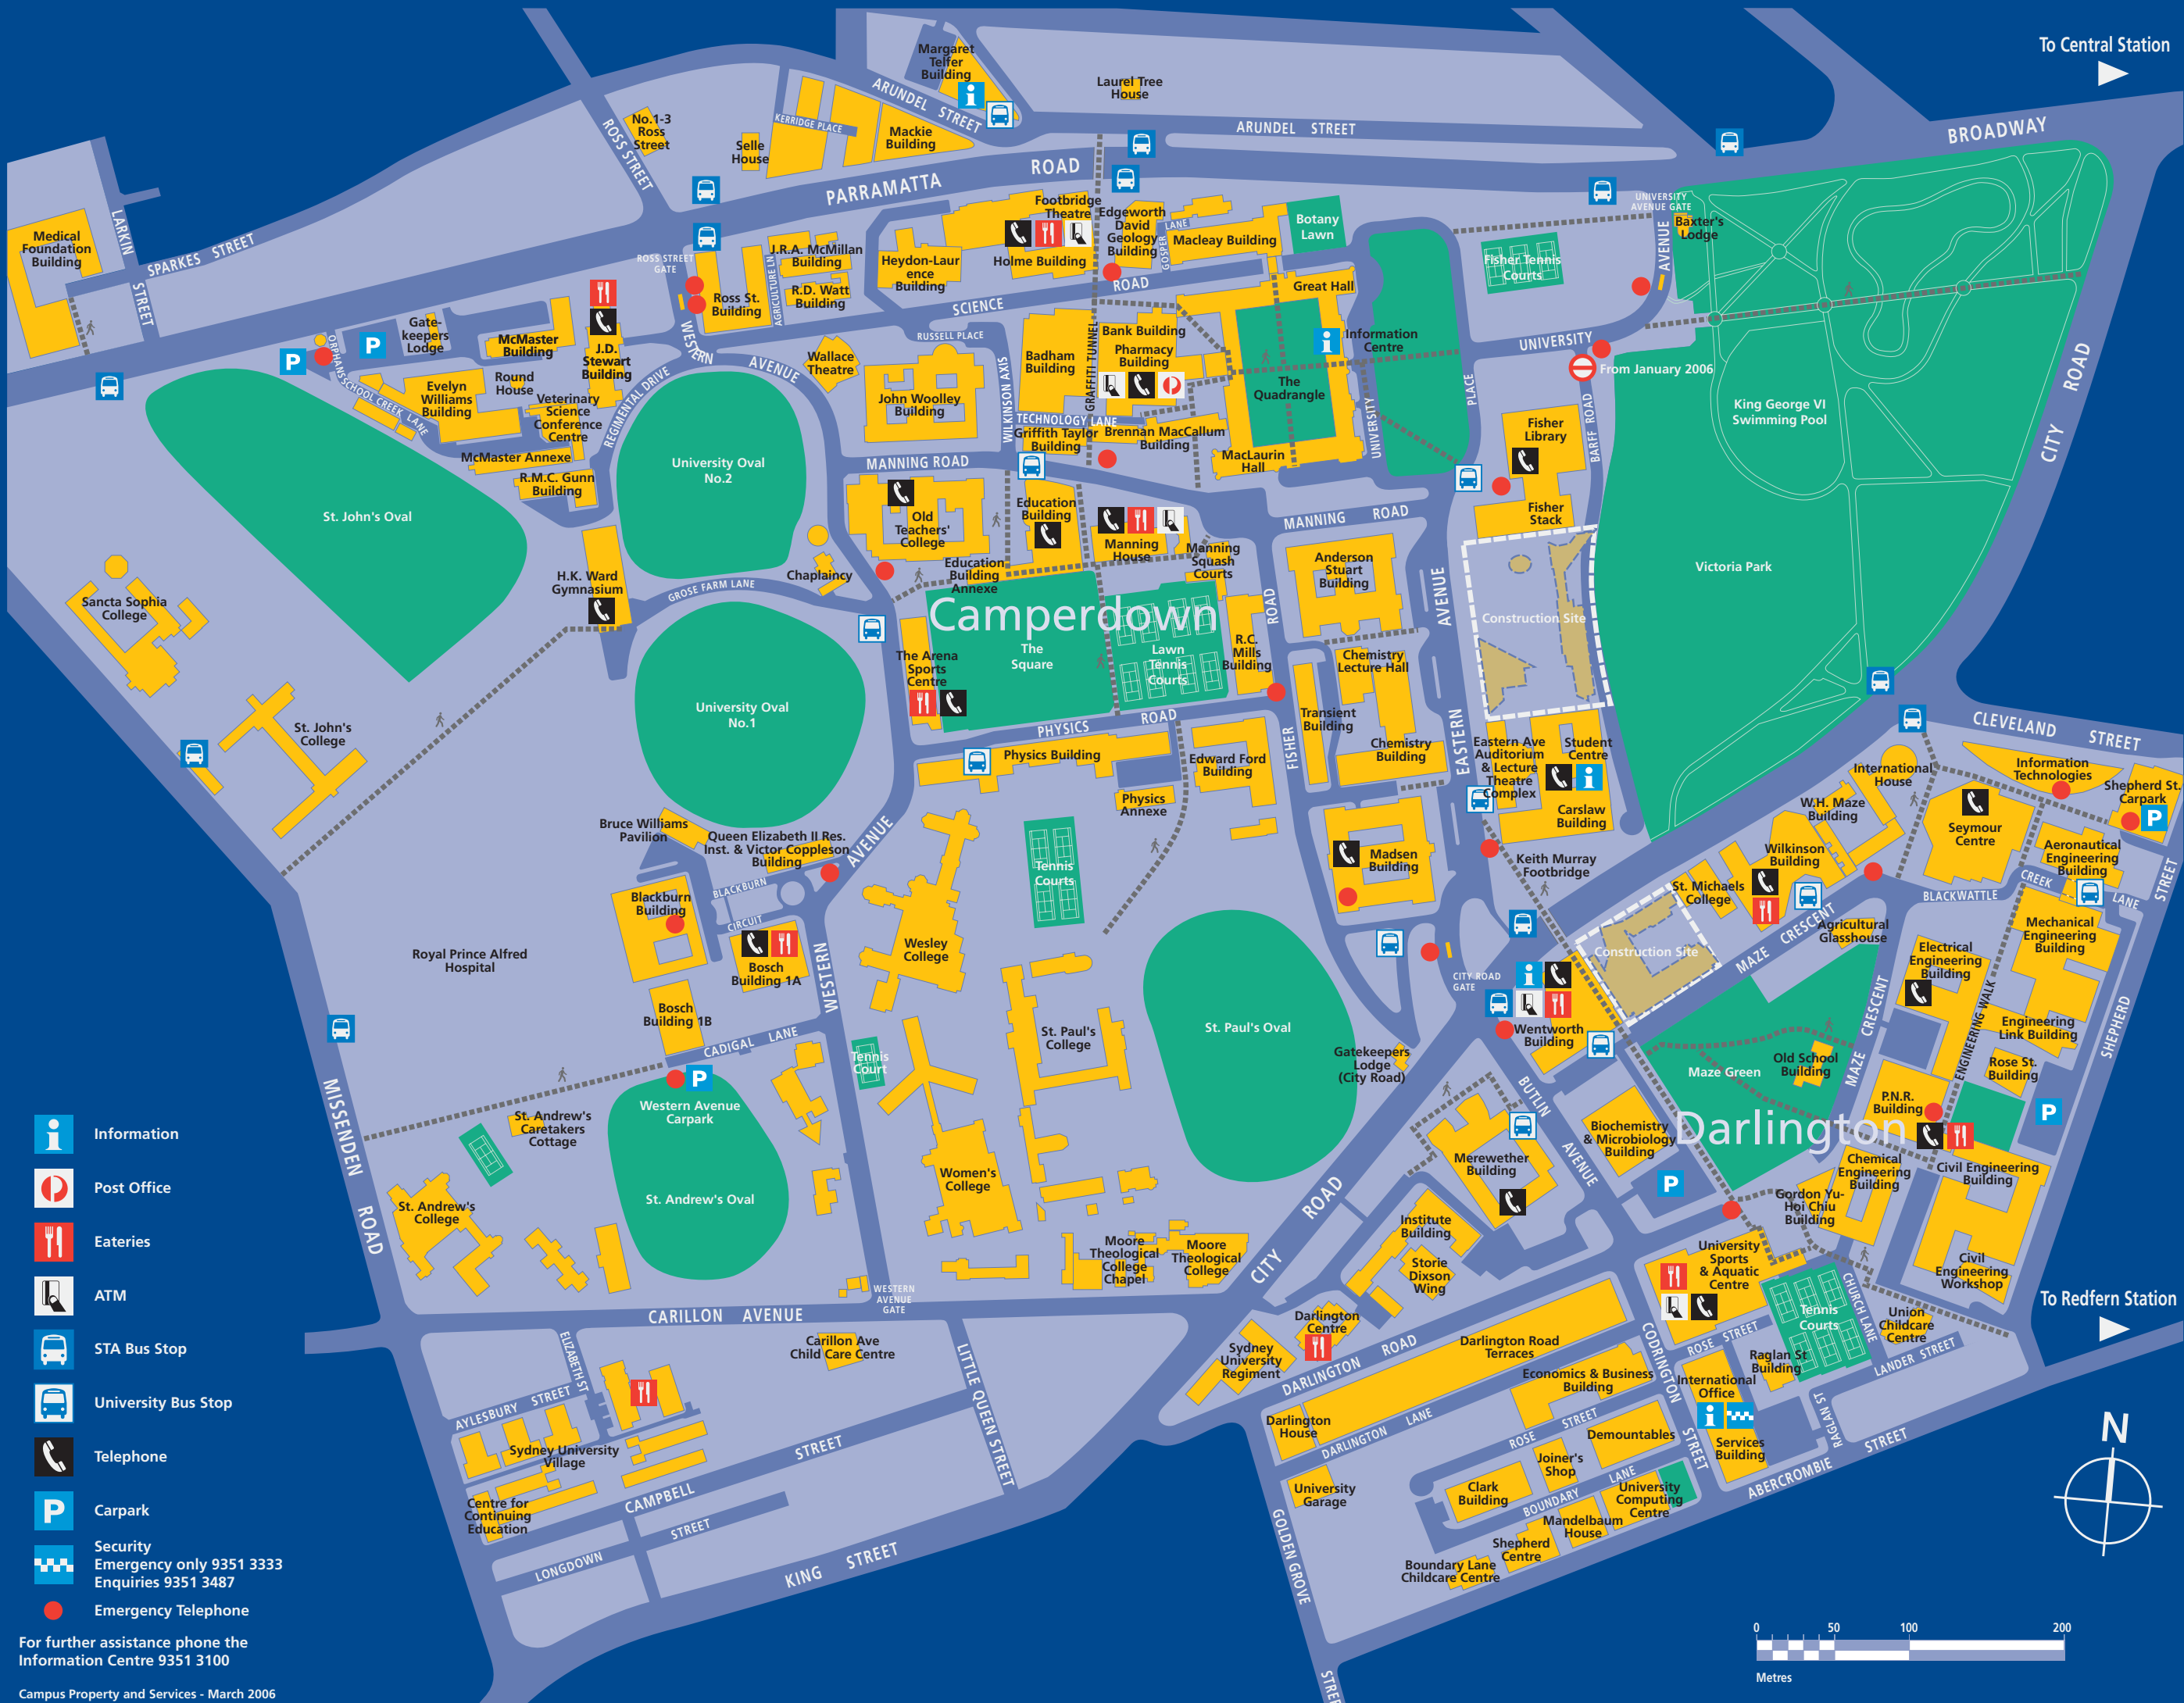

To Central Station

To Redfern Station

-  Information
-  Post Office
-  Eateries
-  ATM
-  STA Bus Stop
-  University Bus Stop
-  Telephone
-  Carpark
-  Security
Emergency only 9351 3333
Enquiries 9351 3487
-  Emergency Telephone