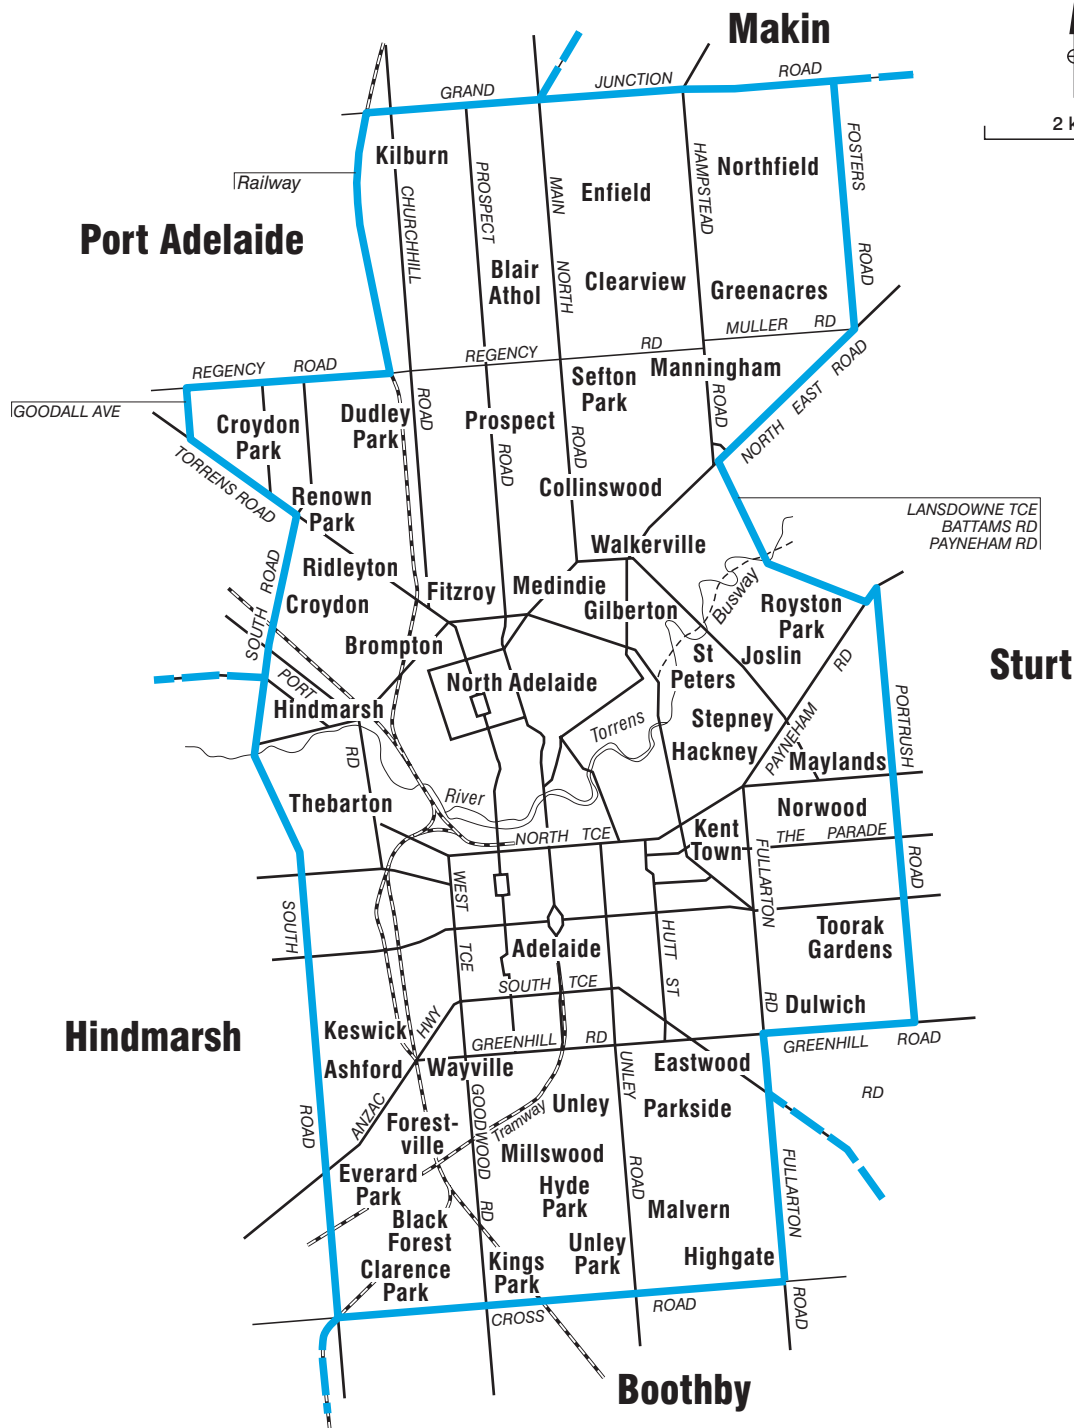

COMMONWEALTH ELECTORAL DIVISION OF ADELAIDE

- Divisional boundary
- Adjoining Divisional boundary
- Division area 75 sq km
- Railway line

Note:
Federal redistribution finalised in January 2004
Local Government Area (LGA) descriptions are current
at November 2002