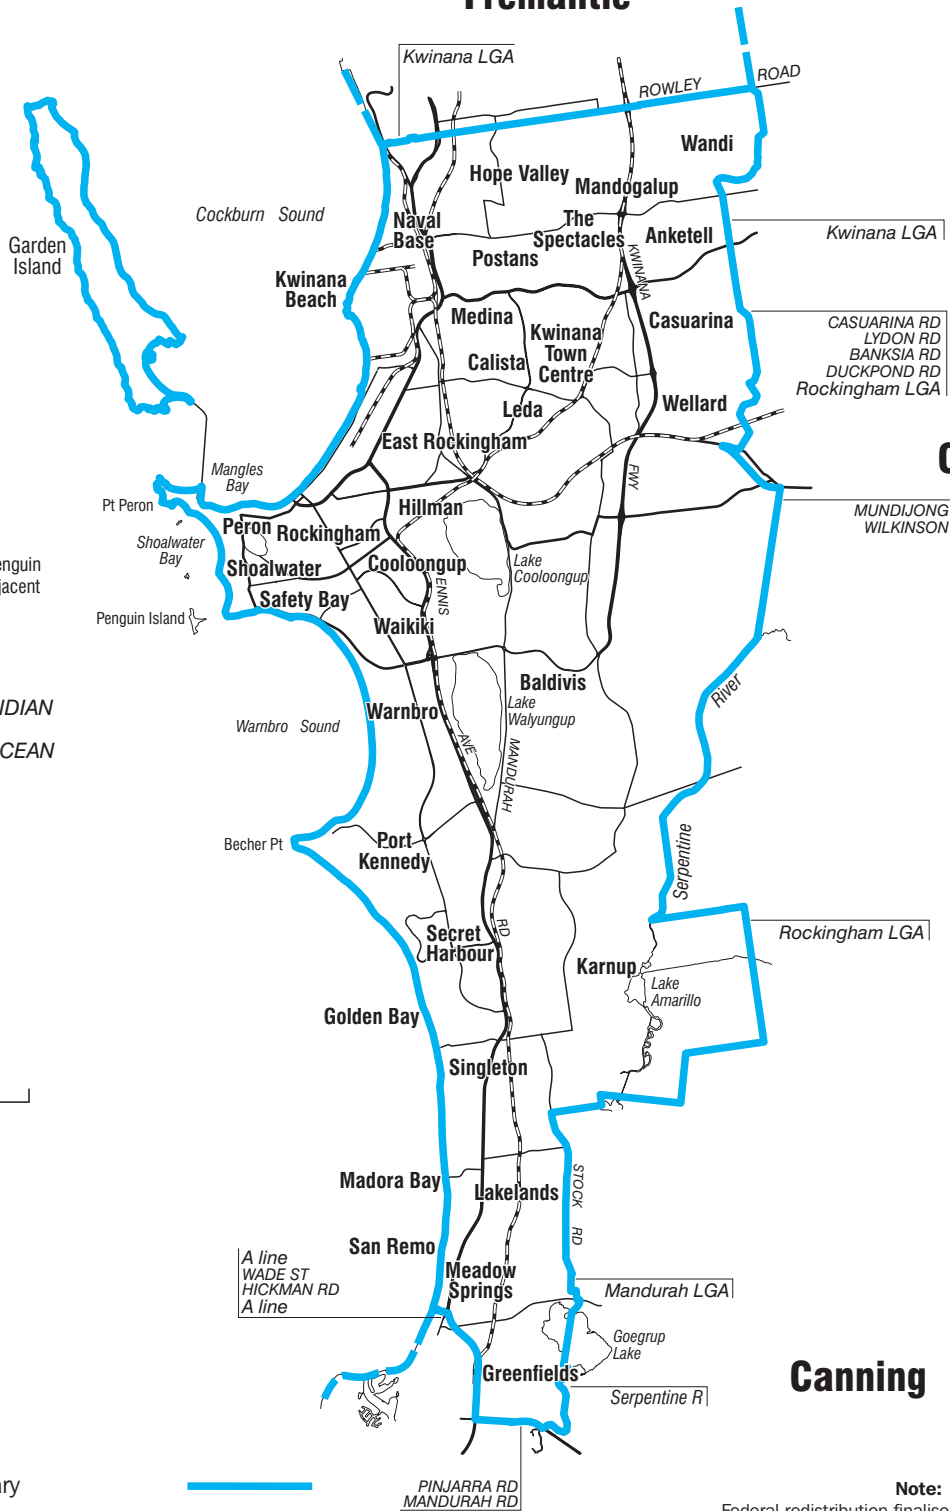

COMMONWEALTH ELECTORAL DIVISION OF **BRAND**

Fremantle

Canning

Canning

Note: Brand includes Penguin Island & other adjacent islands

INDIAN OCEAN

- Divisional boundary
- Adjoining divisional boundary
- Division area 411 sq km
- Railway

Note:
Federal redistribution finalised in December 2008
Local Government Area (LGA) descriptions are current at April 2008