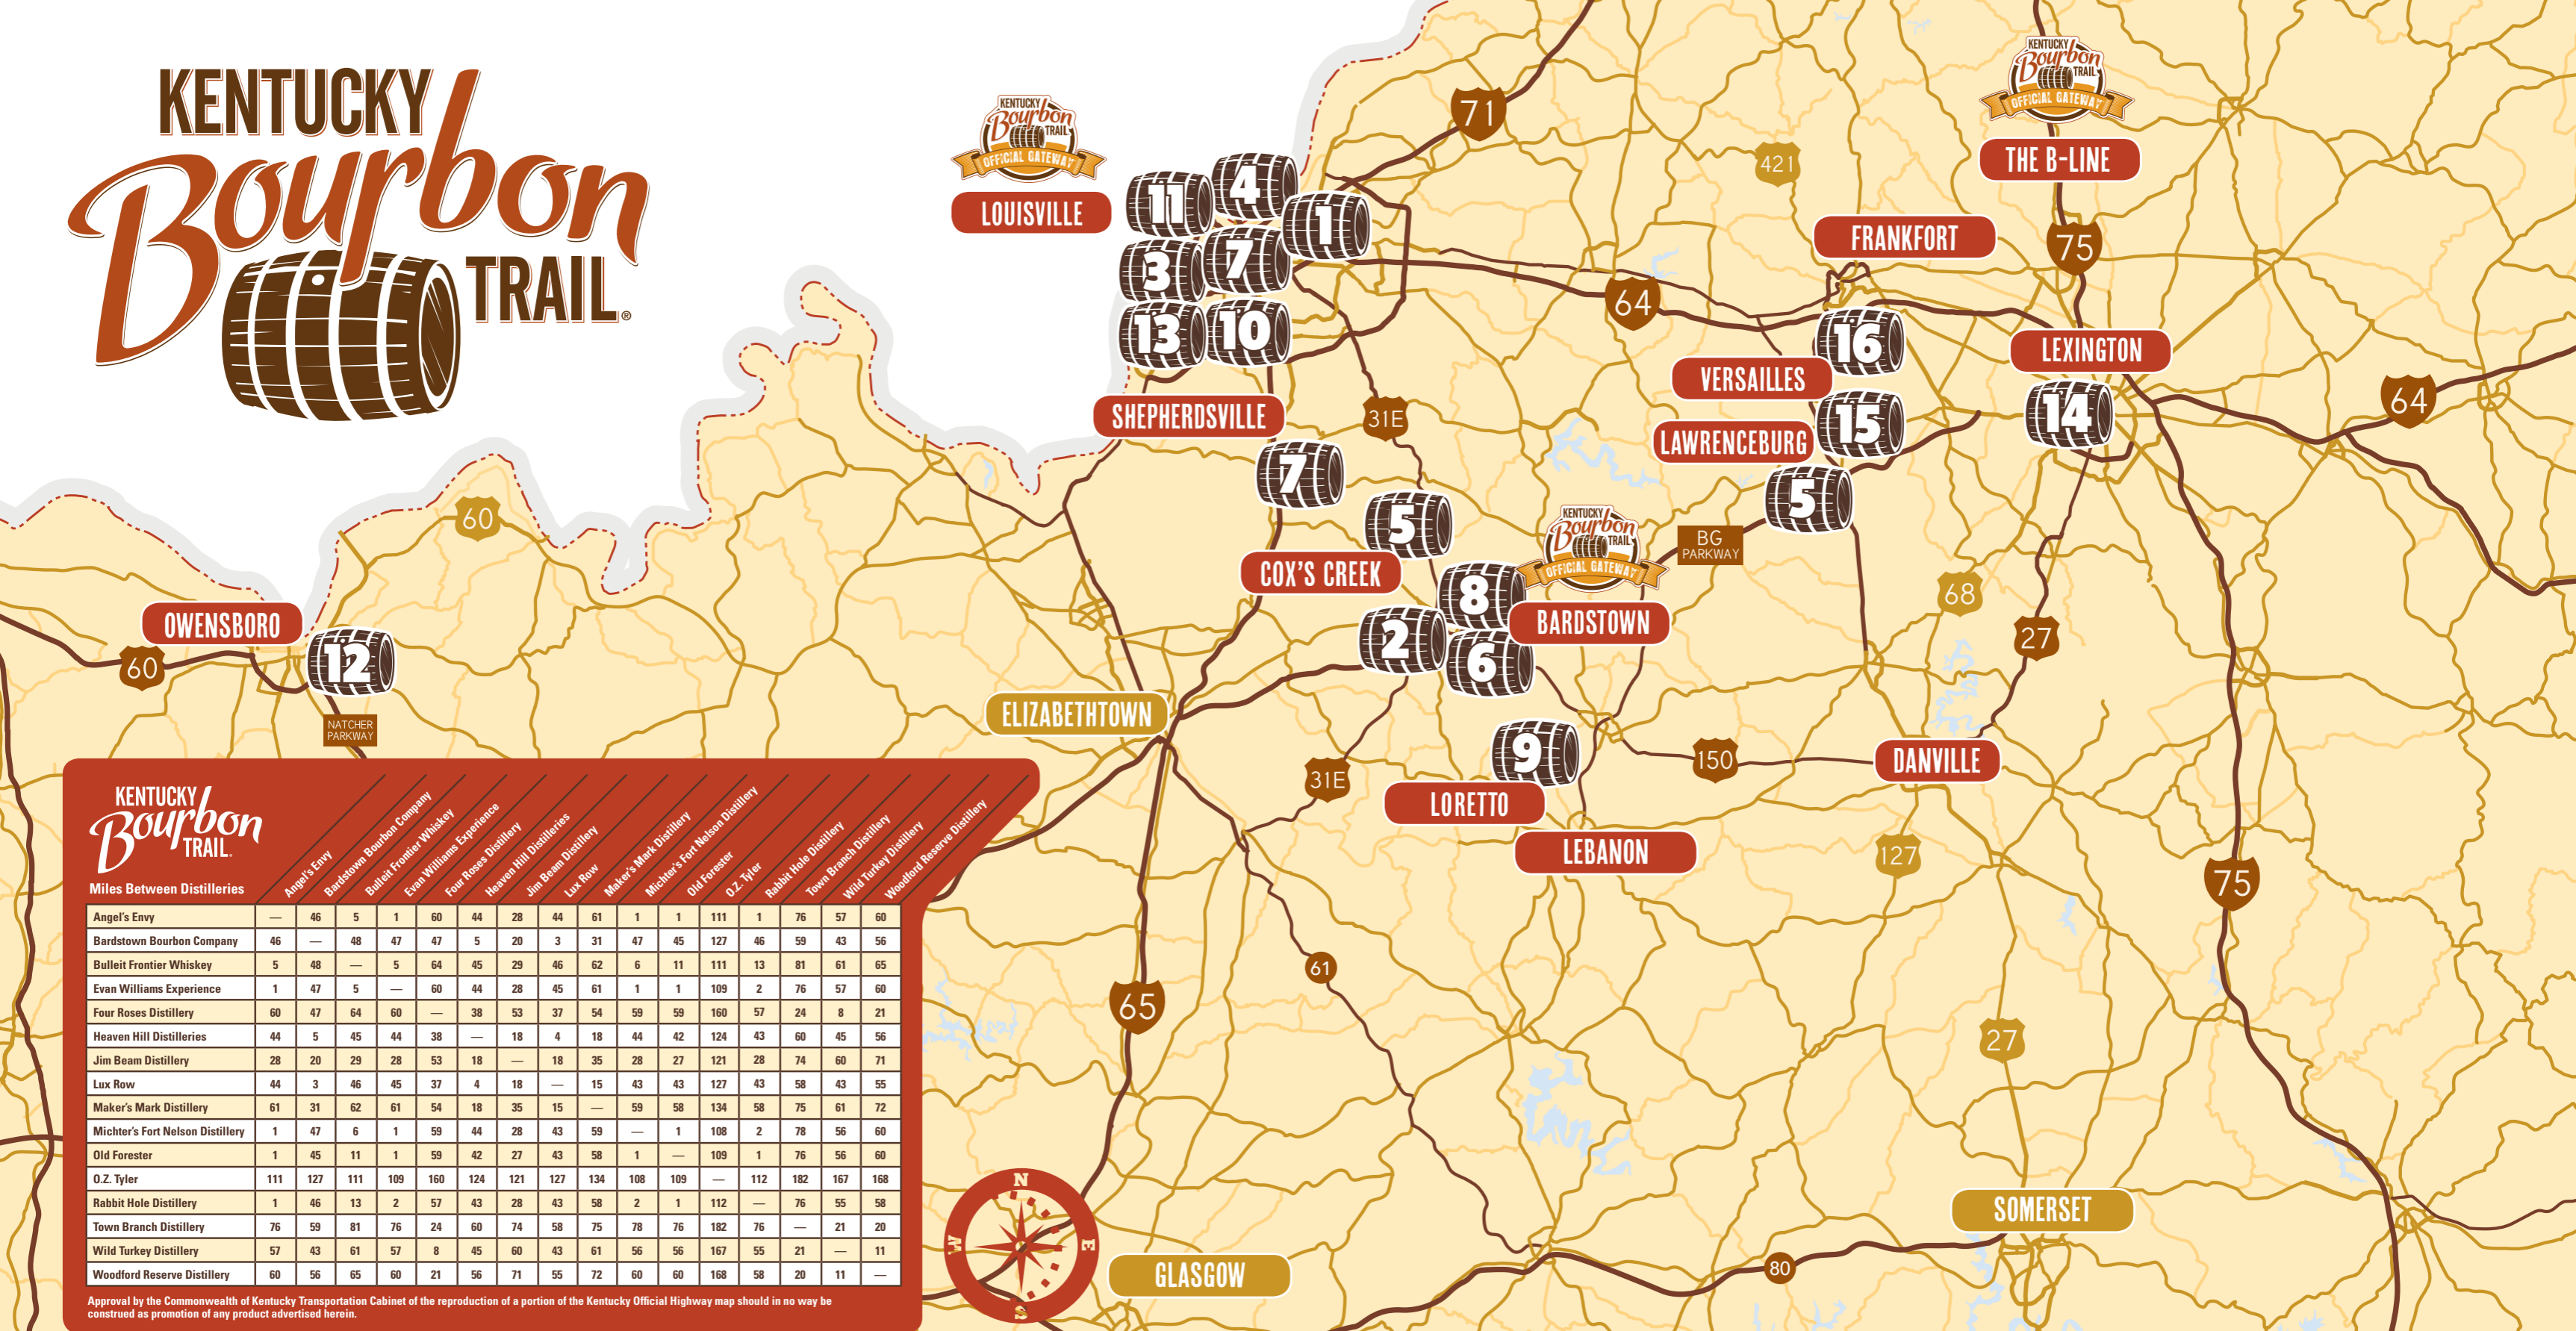

KENTUCKY Bourbon TRAIL

KENTUCKY Bourbon TRAIL

Miles Between Distilleries

	Angel's Envy	Bardstown Bourbon Company	Bulleit Frontier Whiskey	Evan Williams Experience	Four Roses Distillery	Heaven Hill Distilleries	Jim Beam Distillery	Lux Row	Maker's Mark Distillery	Michter's Fort Nelson Distillery	Old Forester	O.Z. Tyler	Rabbit Hole Distillery	Town Branch Distillery	Wild Turkey Distillery	Woodford Reserve Distillery
Angel's Envy	—	46	5	1	60	44	28	44	61	1	1	111	1	76	57	60
Bardstown Bourbon Company	46	—	48	47	47	5	20	3	31	47	45	127	46	59	43	56
Bulleit Frontier Whiskey	5	48	—	5	64	45	29	46	62	6	11	111	13	81	61	65
Evan Williams Experience	1	47	5	—	60	44	28	45	61	1	1	109	2	76	57	60
Four Roses Distillery	60	47	64	60	—	38	53	37	54	59	59	160	57	24	8	21
Heaven Hill Distilleries	44	5	45	44	38	—	18	4	18	44	42	124	43	60	45	56
Jim Beam Distillery	28	20	29	28	53	18	—	18	35	28	27	121	28	74	60	71
Lux Row	44	3	46	45	37	4	18	—	15	43	43	127	43	58	43	55
Maker's Mark Distillery	61	31	62	61	54	18	35	15	—	59	58	134	58	75	61	72
Michter's Fort Nelson Distillery	1	47	6	1	59	44	28	43	59	—	1	108	2	78	56	60
Old Forester	1	45	11	1	59	42	27	43	58	1	—	109	1	76	56	60
O.Z. Tyler	111	127	111	109	160	124	121	127	134	108	109	—	112	182	167	168
Rabbit Hole Distillery	1	46	13	2	57	43	28	43	58	2	1	112	—	76	55	58
Town Branch Distillery	76	59	81	76	24	60	74	58	75	78	76	182	76	—	21	20
Wild Turkey Distillery	57	43	61	57	8	45	60	43	61	56	56	167	55	21	—	11
Woodford Reserve Distillery	60	56	65	60	21	56	71	55	72	60	60	168	58	20	11	—

TAKE FLIGHT.

Use this guide to map out your journey and to toast your delicious finish to the Kentucky Bourbon Trail® tour.

Build a flight of 3 or 4 Bourbons to highlight **similarities** or **differences**.

Similarities

- Same proof, different ages
- All barrel proof selections
- Same ages

Differences

- Rye vs. wheat
- Low proof vs. high proof
- Older vs. younger

KENTUCKY
Bourbon
TRAIL.

WHERE THE SPIRIT LEADS YOU

Rabbit
Hole

BOURBON TOWN
BRANCH

WILD
TURKEY

WOODFORD RESERVE