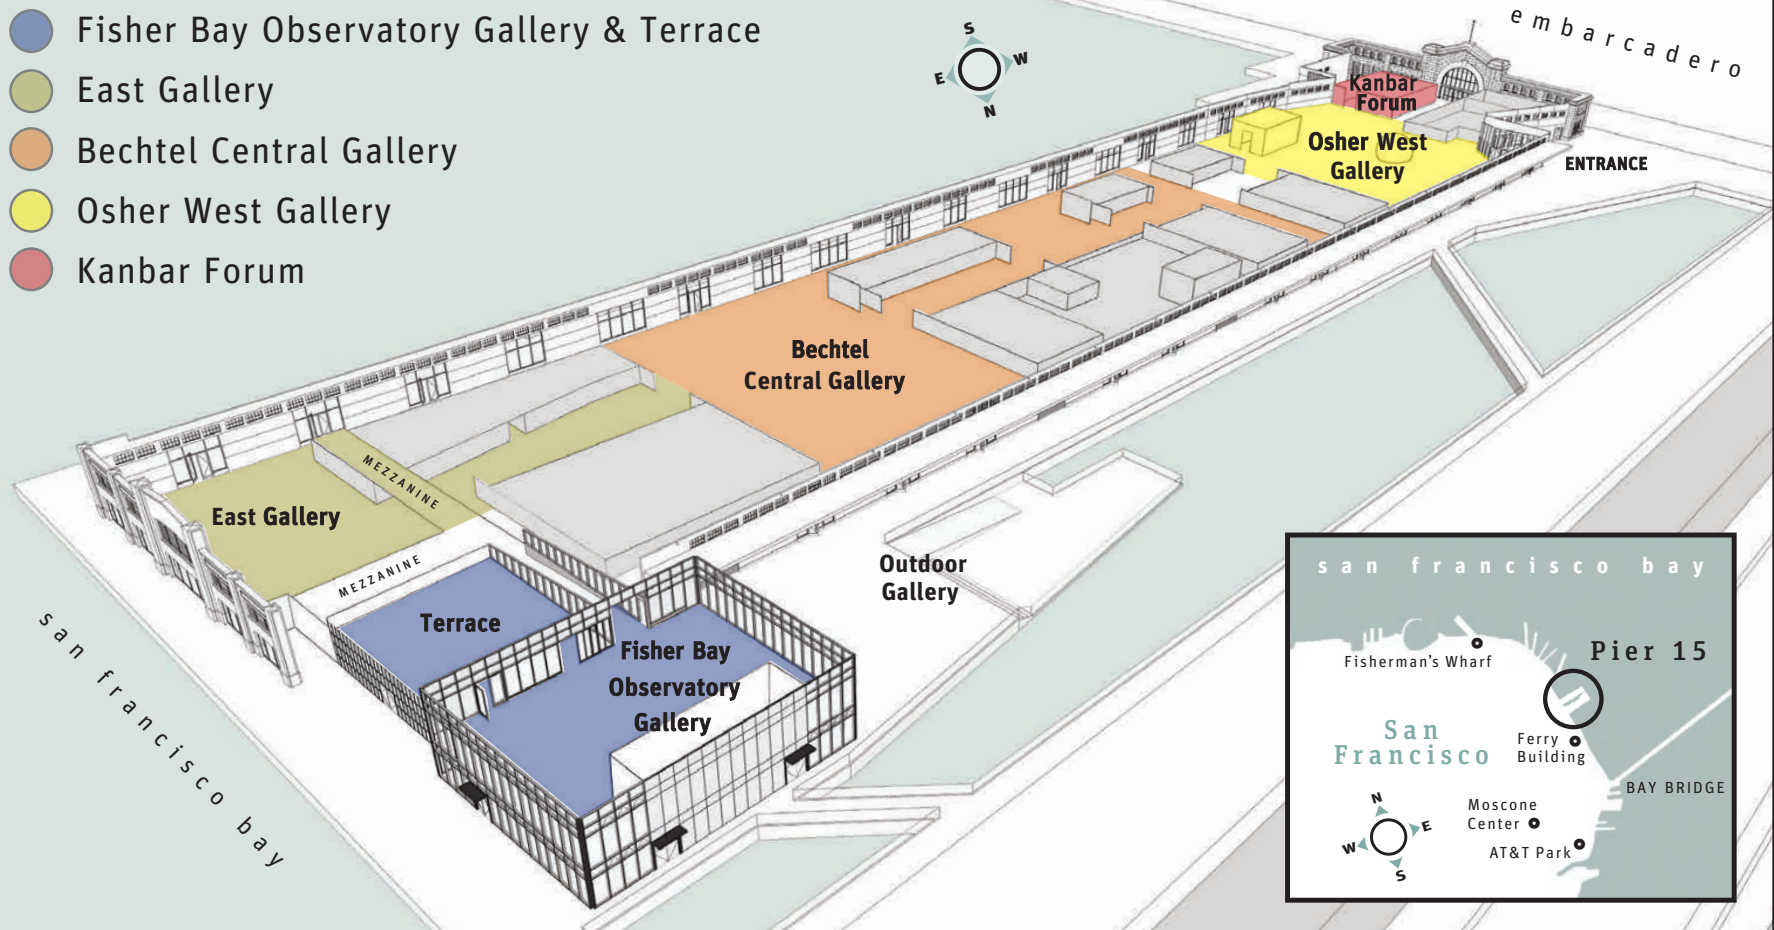

FISHER BAY OBSERVATORY GALLERY & TERRACE • EAST GALLERY • BECHTEL CENTRAL GALLERY • OSHER WEST GALLERY • KANBAR FORUM

[events@exploratorium.edu](mailto:events@exploratorium.edu) [exploratorium.edu/rentals](http://exploratorium.edu/rentals) 415.528.4500

# Event Rentals

Pier 15 on the Embarcadero, San Francisco

-  Fisher Bay Observatory Gallery & Terrace
-  East Gallery
-  Bechtel Central Gallery
-  Osher West Gallery
-  Kanbar Forum

The Exploratorium is centrally located along the vibrant San Francisco waterfront.

## Fisher Bay Observatory Gallery & Terrace

Explore the History, Geography, and Ecology of the Bay Area  
Breathtaking views of city and Bay make this an ideal setting for weddings, seated dinners, cocktail receptions, daytime meetings, and more.

## Osher West Gallery

Experiment with Thoughts, Feelings, and Social Behavior  
Closest to the Embarcadero and adjacent to the Forum, the Osher West Gallery is perfect for seated dinners and evening receptions. This fascinating gallery contains the iconic Tactile Dome as well as the Black Box for immersive installations.