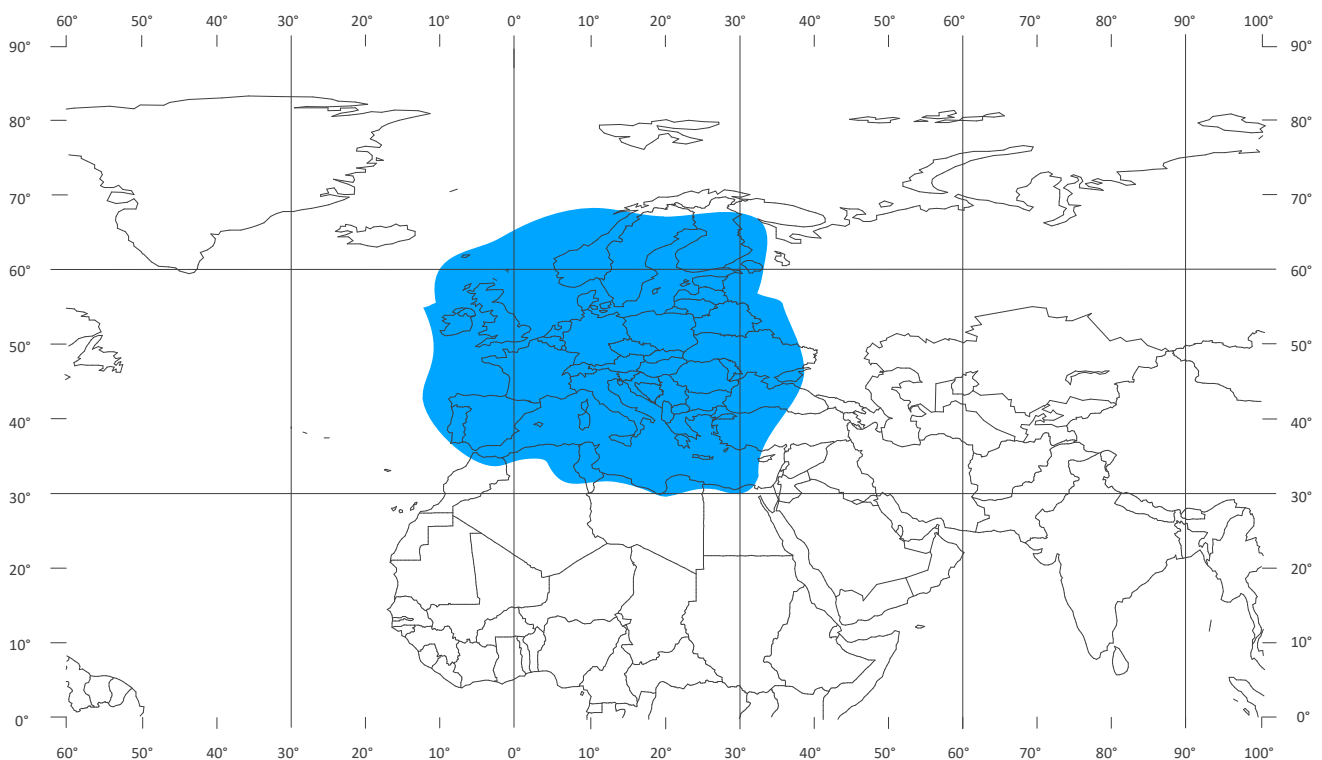

# EUTELSAT HOTBIRD 13B

## TV Program – DW English HD | Radio Program

Direct-to-Home

Position	13° East
Transponder	50
Frequency	11,727 GHz
Polarization	vertical
FEC	3/4
Symbolrate	29,900 MSymbols/s
Modulation	8PSK /DVB-S2
Video Standard	1920x1080/50i
Video Compression	MPEG4 (h.264)
Audio Compression	MPEG-1/Layer 2
Encryption	-
Additional Data Services	EIT / EPG
TV Channel	DW English HD
Radio Channel	DW08, DW09, DW-FM01, DW-FM02, DW-FEED1

Reception may be possible even beyond these contours

0.8 m

Diameter of satellite receiving antenna in meter  
(approximate values) for Direct-to-Home

Important technical remark: The diameters of the antennas are calculated for perfect weather conditions (clear sky), assuming perfectly aligned high quality antennas. Commonly used wire mesh antennas have a lower efficiency than solid dishes. To secure the reception, it is advisable to generally choose a diameter about 20% larger.  
All information may be subject to change. | As of Aug. 2019 | [dw.com/programguide](http://dw.com/programguide)