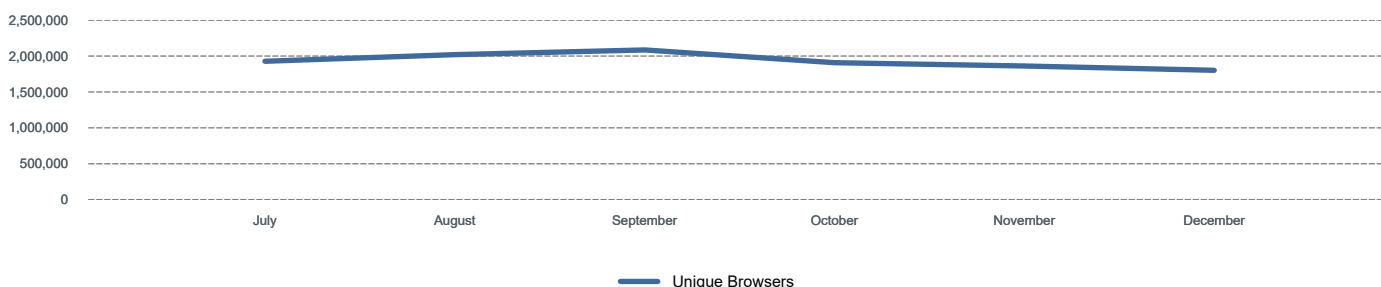

Monthly Activity: Scotsman.com

Month	Unique Browsers
July	1,927,408
August	2,019,946
September	2,085,141
October	1,907,507
November	1,861,616
December	1,801,838

Domains/URLs:

This lists the domains and any specific URLs that represent 95% or more of the Page Impressions certified, listed in descending order. Where specific URLs are stated this indicates that the traffic included is limited to just these URLs (in addition to any domains listed).

July	August	September
www.scotsman.com	www.scotsman.com	www.scotsman.com
October	November	December
www.scotsman.com	www.scotsman.com	www.scotsman.com

Counting System

This site used IBM - IBM Digital Analytics to count the data supporting this certificate.

Media Owner Statement

The Scotsman provides news, events and sport features. It is part of Johnston Press, one of the largest local and regional multimedia organisations in the UK. We provide news and information services to local and regional communities through our portfolio of publications and websites.

Audit Opinion by ABC

We have examined the activity records and other data required to certify compliance with ABC and/or JICWEBS Reporting Standards for the period covered by this Certificate of Activity. Our examinations were made in accordance with established procedures and included such tests and other audit procedures we considered necessary. In our opinion the activity shown in this certificate is fairly stated and the other data contained therein are fairly stated in all respects material to the activity.

While ABC has conducted checks to gain confidence in the authenticity and validity of the original traffic, we have expressly not audited for the presence of any App traffic not disclosed to us by the media owner, or for fraud or negligence.

This product is registered with ABC by Johnston Press Plc.

More Information

To find out more about ABC, please visit www.abc.org.uk

To find out more about Web Traffic Standards and the definitions used on this certificate, please visit: www.abcstandards.org.uk and www.jicwebs.org

About this certificate

This certificate was issued on 23 February 2017.

The data included is derived from a return of circulation prepared by the publisher: Johnston Press Plc.

The Publisher has certified that the data has been reported in accordance with ABC reporting standards. If an audit or inspection reveals a material difference ABC will revise and re-issue the certificate together with an audit/inspection report detailing the changes. For details of audit or inspection reports issued or the reporting standards and procedures, please contact ABC.

ABC cannot accept responsibility for mistakes or omissions although every care is taken to ensure that the information is correct.

This certificate is the copyright property of the Publisher and ABC.

ABC Ref: 20374/CC:20170223/OPv20