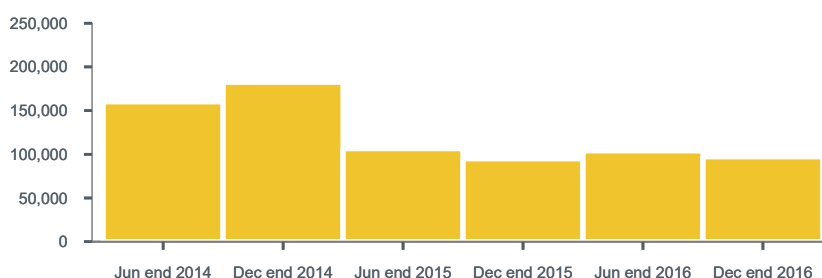

Trend data - Daily Unique Browsers